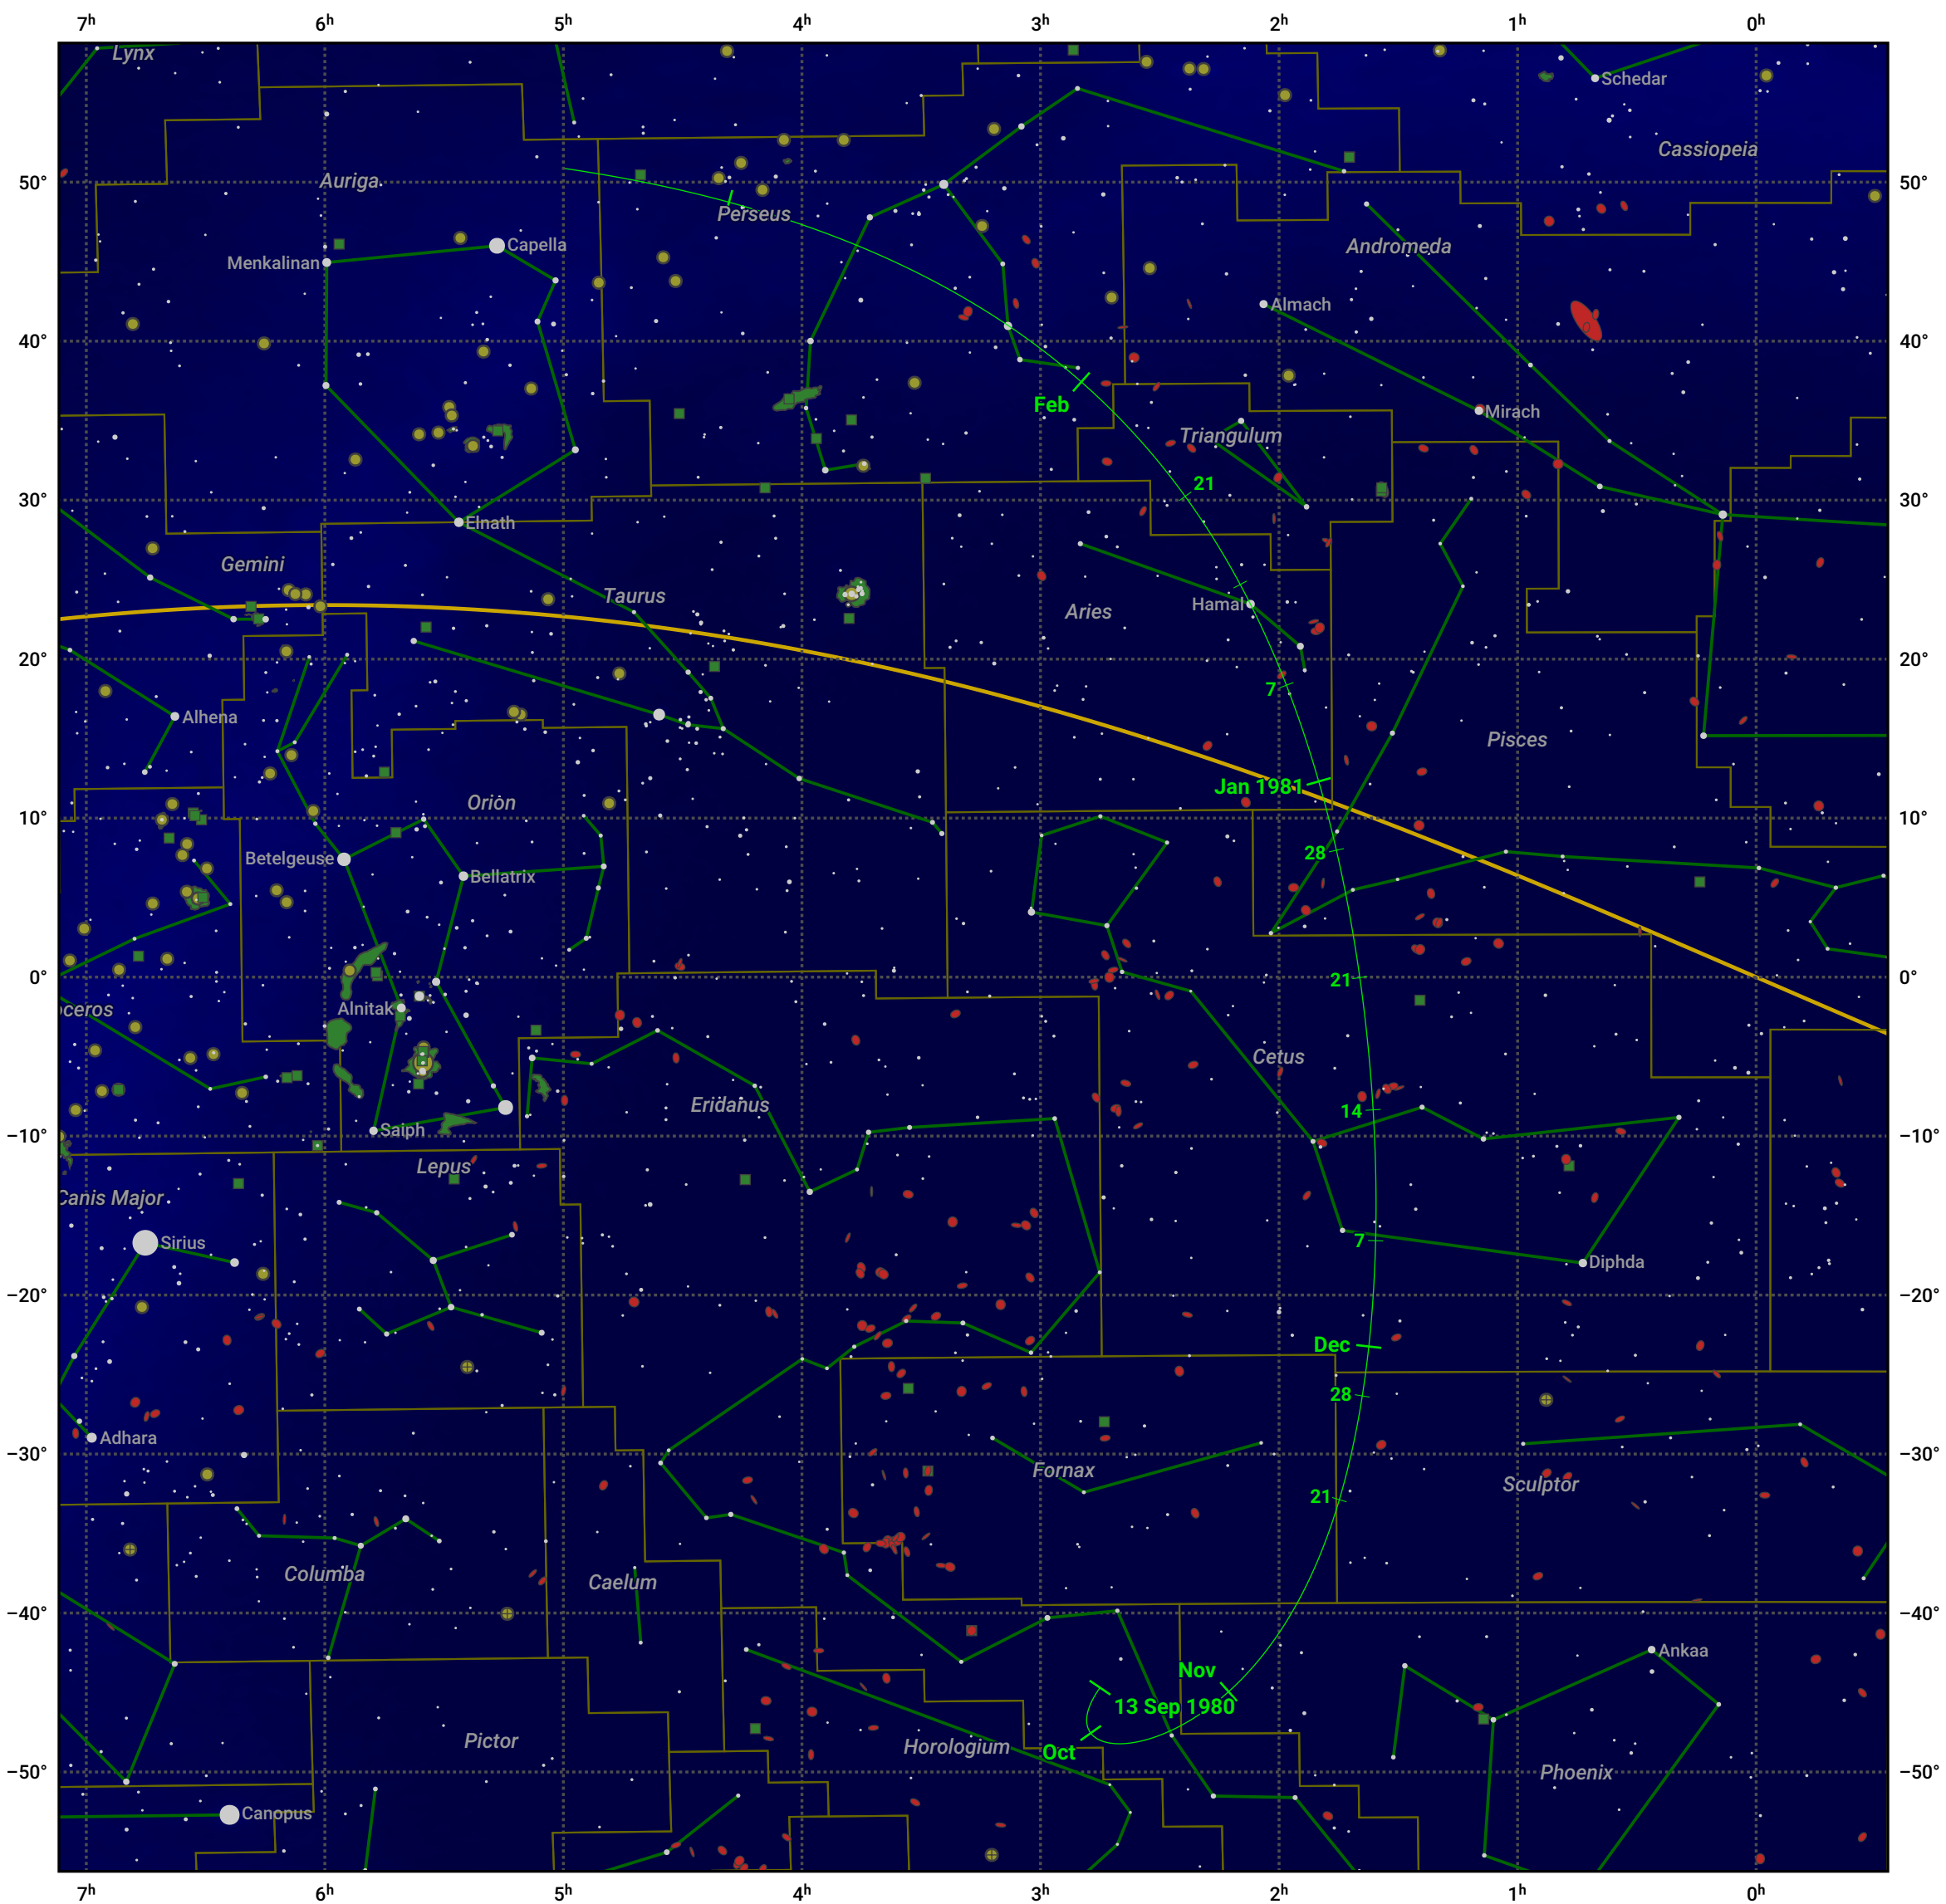

The path of 19P/Borrelly starting on 13 Sep 1980

© Dominic Ford 2011–2024. Date markers placed at midnight UTC. Downloaded from <https://in-the-sky.org>

Magnitude scale: -6.0 -5.0 -4.0 -3.0 -2.0 -1.0 -2.0

Ecliptic Plane

Galaxy Bright nebula Open cluster Globular cluster

Date	Mag
1980 Oct 7	10.3
1980 Nov 1	9.3
1981 Jan 1	8.6
1981 Feb 15	10.3
1981 Mar 1	11.0
1981 Mar 9	11.3