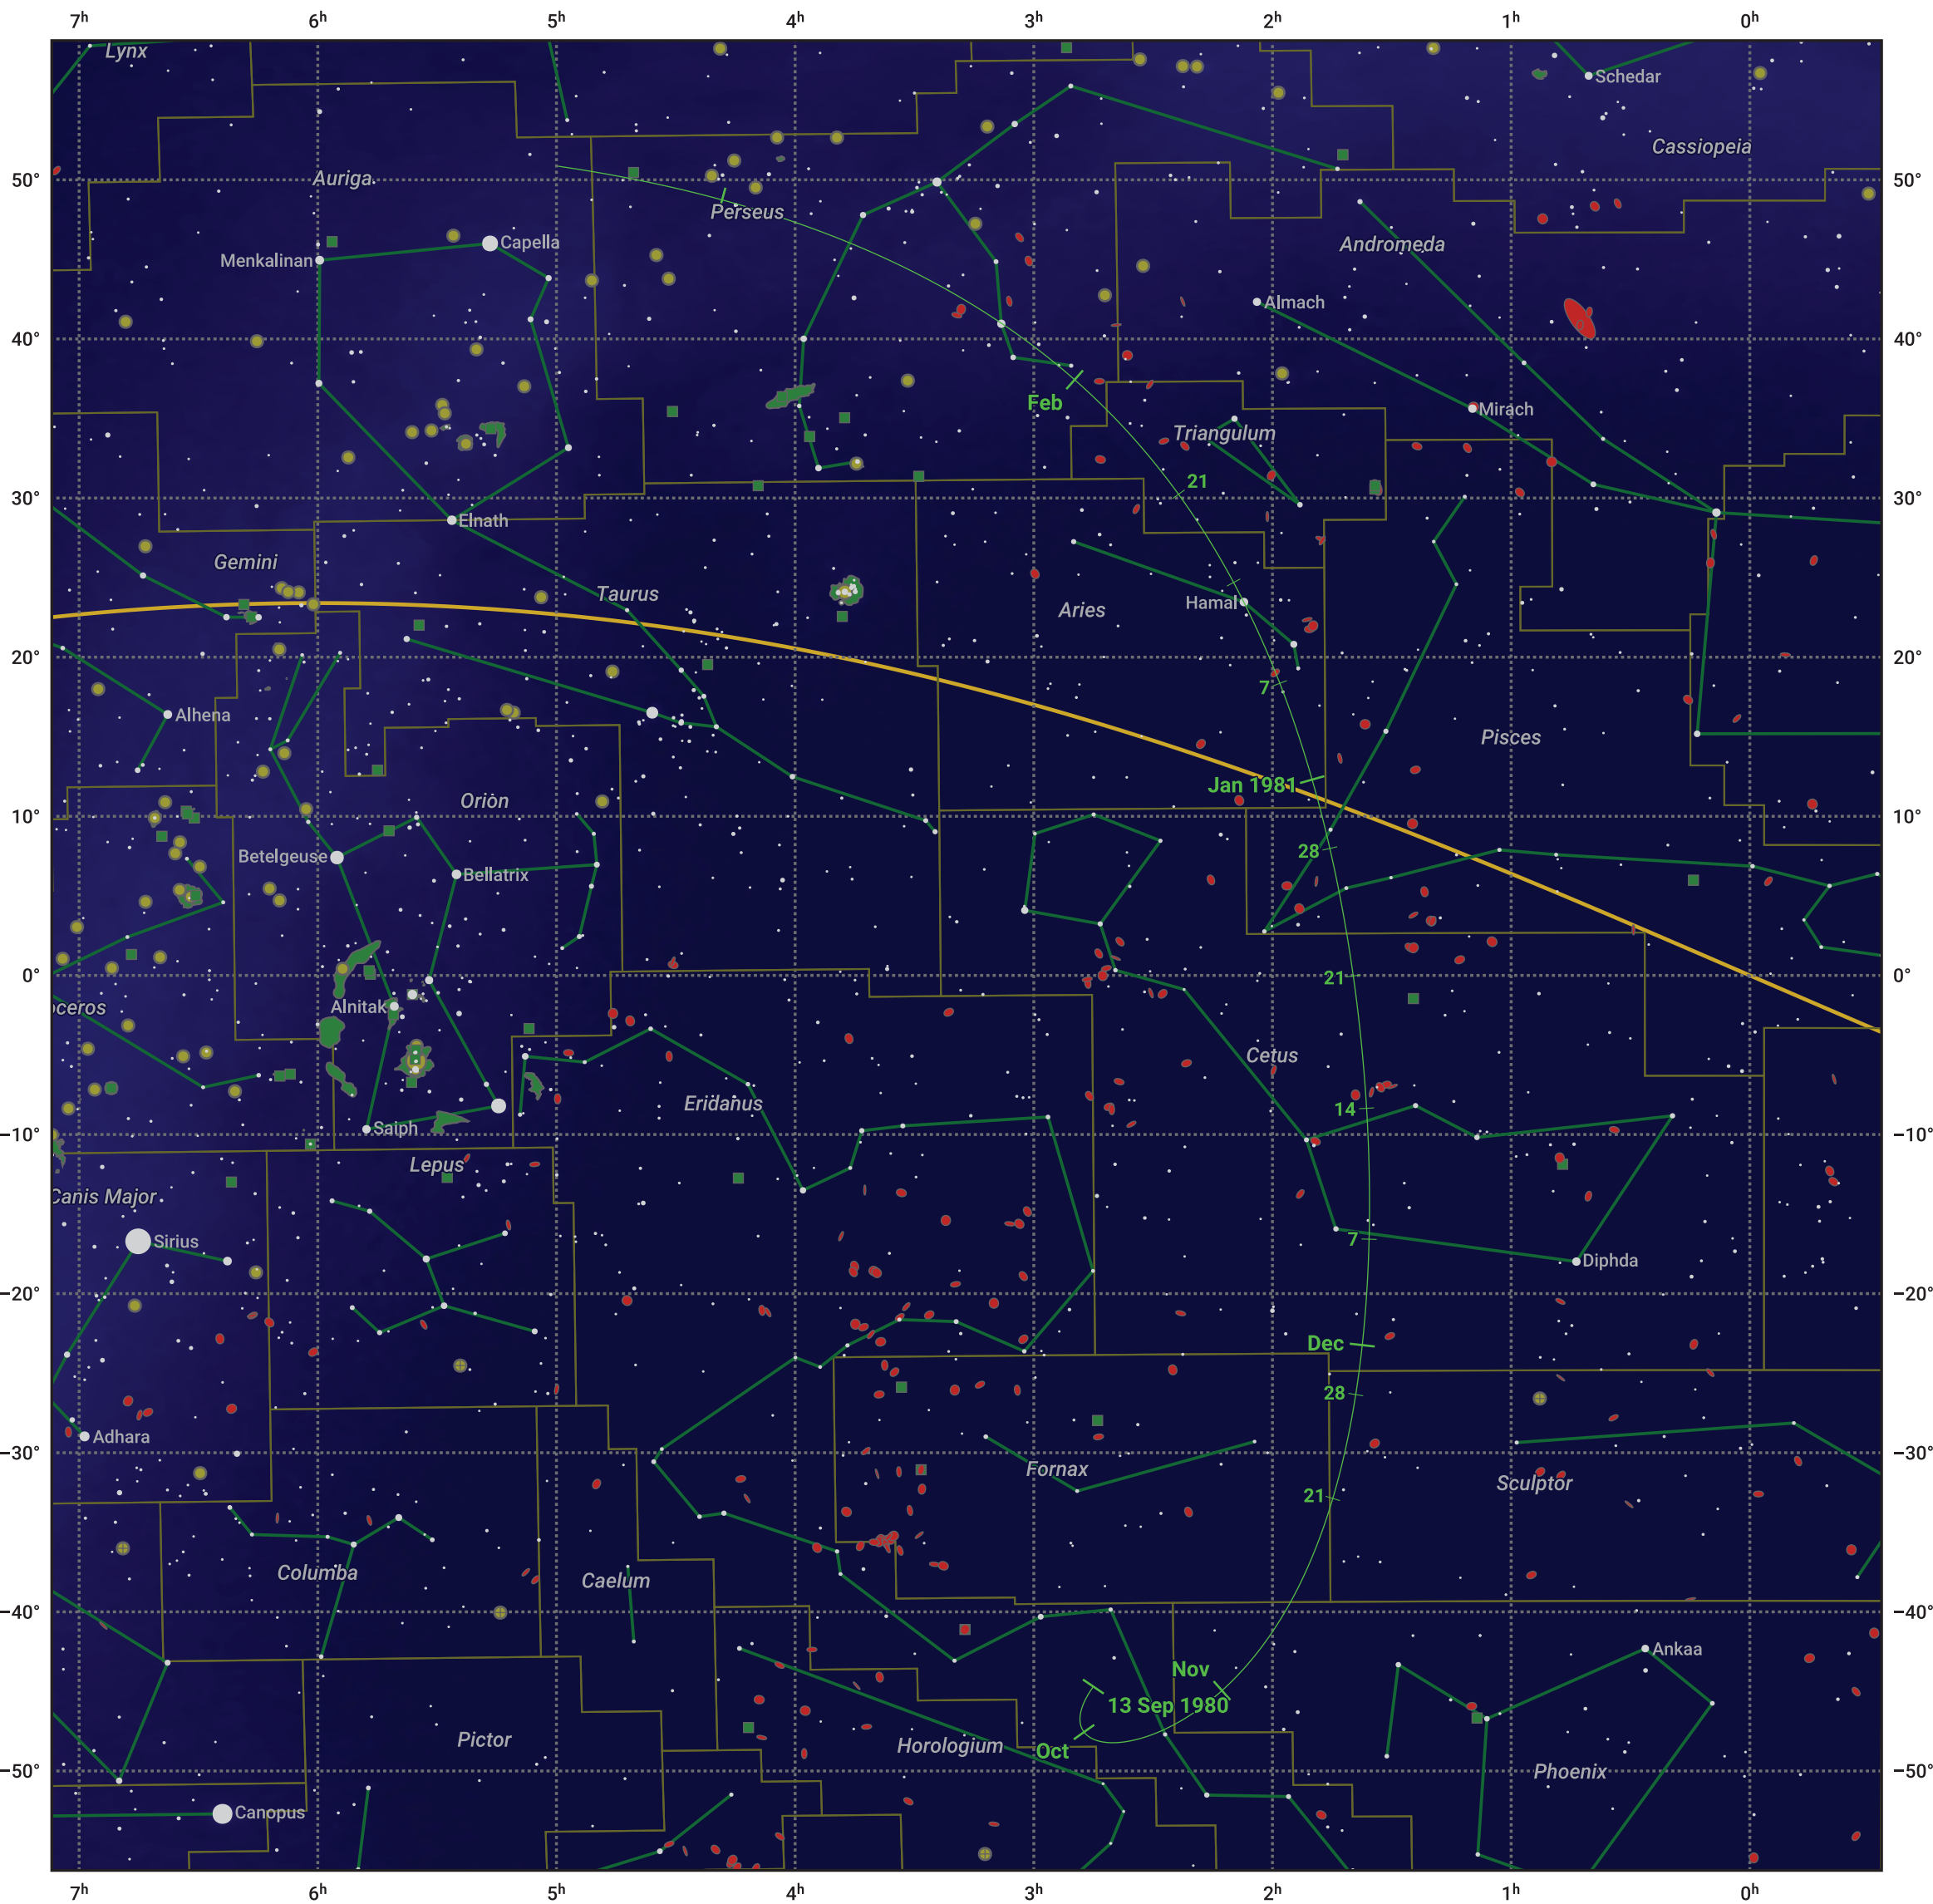

The path of 19P/Borrelly starting on 13 Sep 1980

© Dominic Ford 2011–2024. Date markers placed at midnight UTC. Downloaded from <https://in-the-sky.org>

Magnitude scale: -6.0 -5.0 -4.0 -3.0 -2.0 -1.0 -2.0

Ecliptic Plane

Galaxy Bright nebula Open cluster Globular cluster

Date	Mag
1980 Oct 7	10.3
1980 Nov 1	9.3
1981 Jan 1	8.6
1981 Feb 15	10.3
1981 Mar 1	11.0
1981 Mar 9	11.3