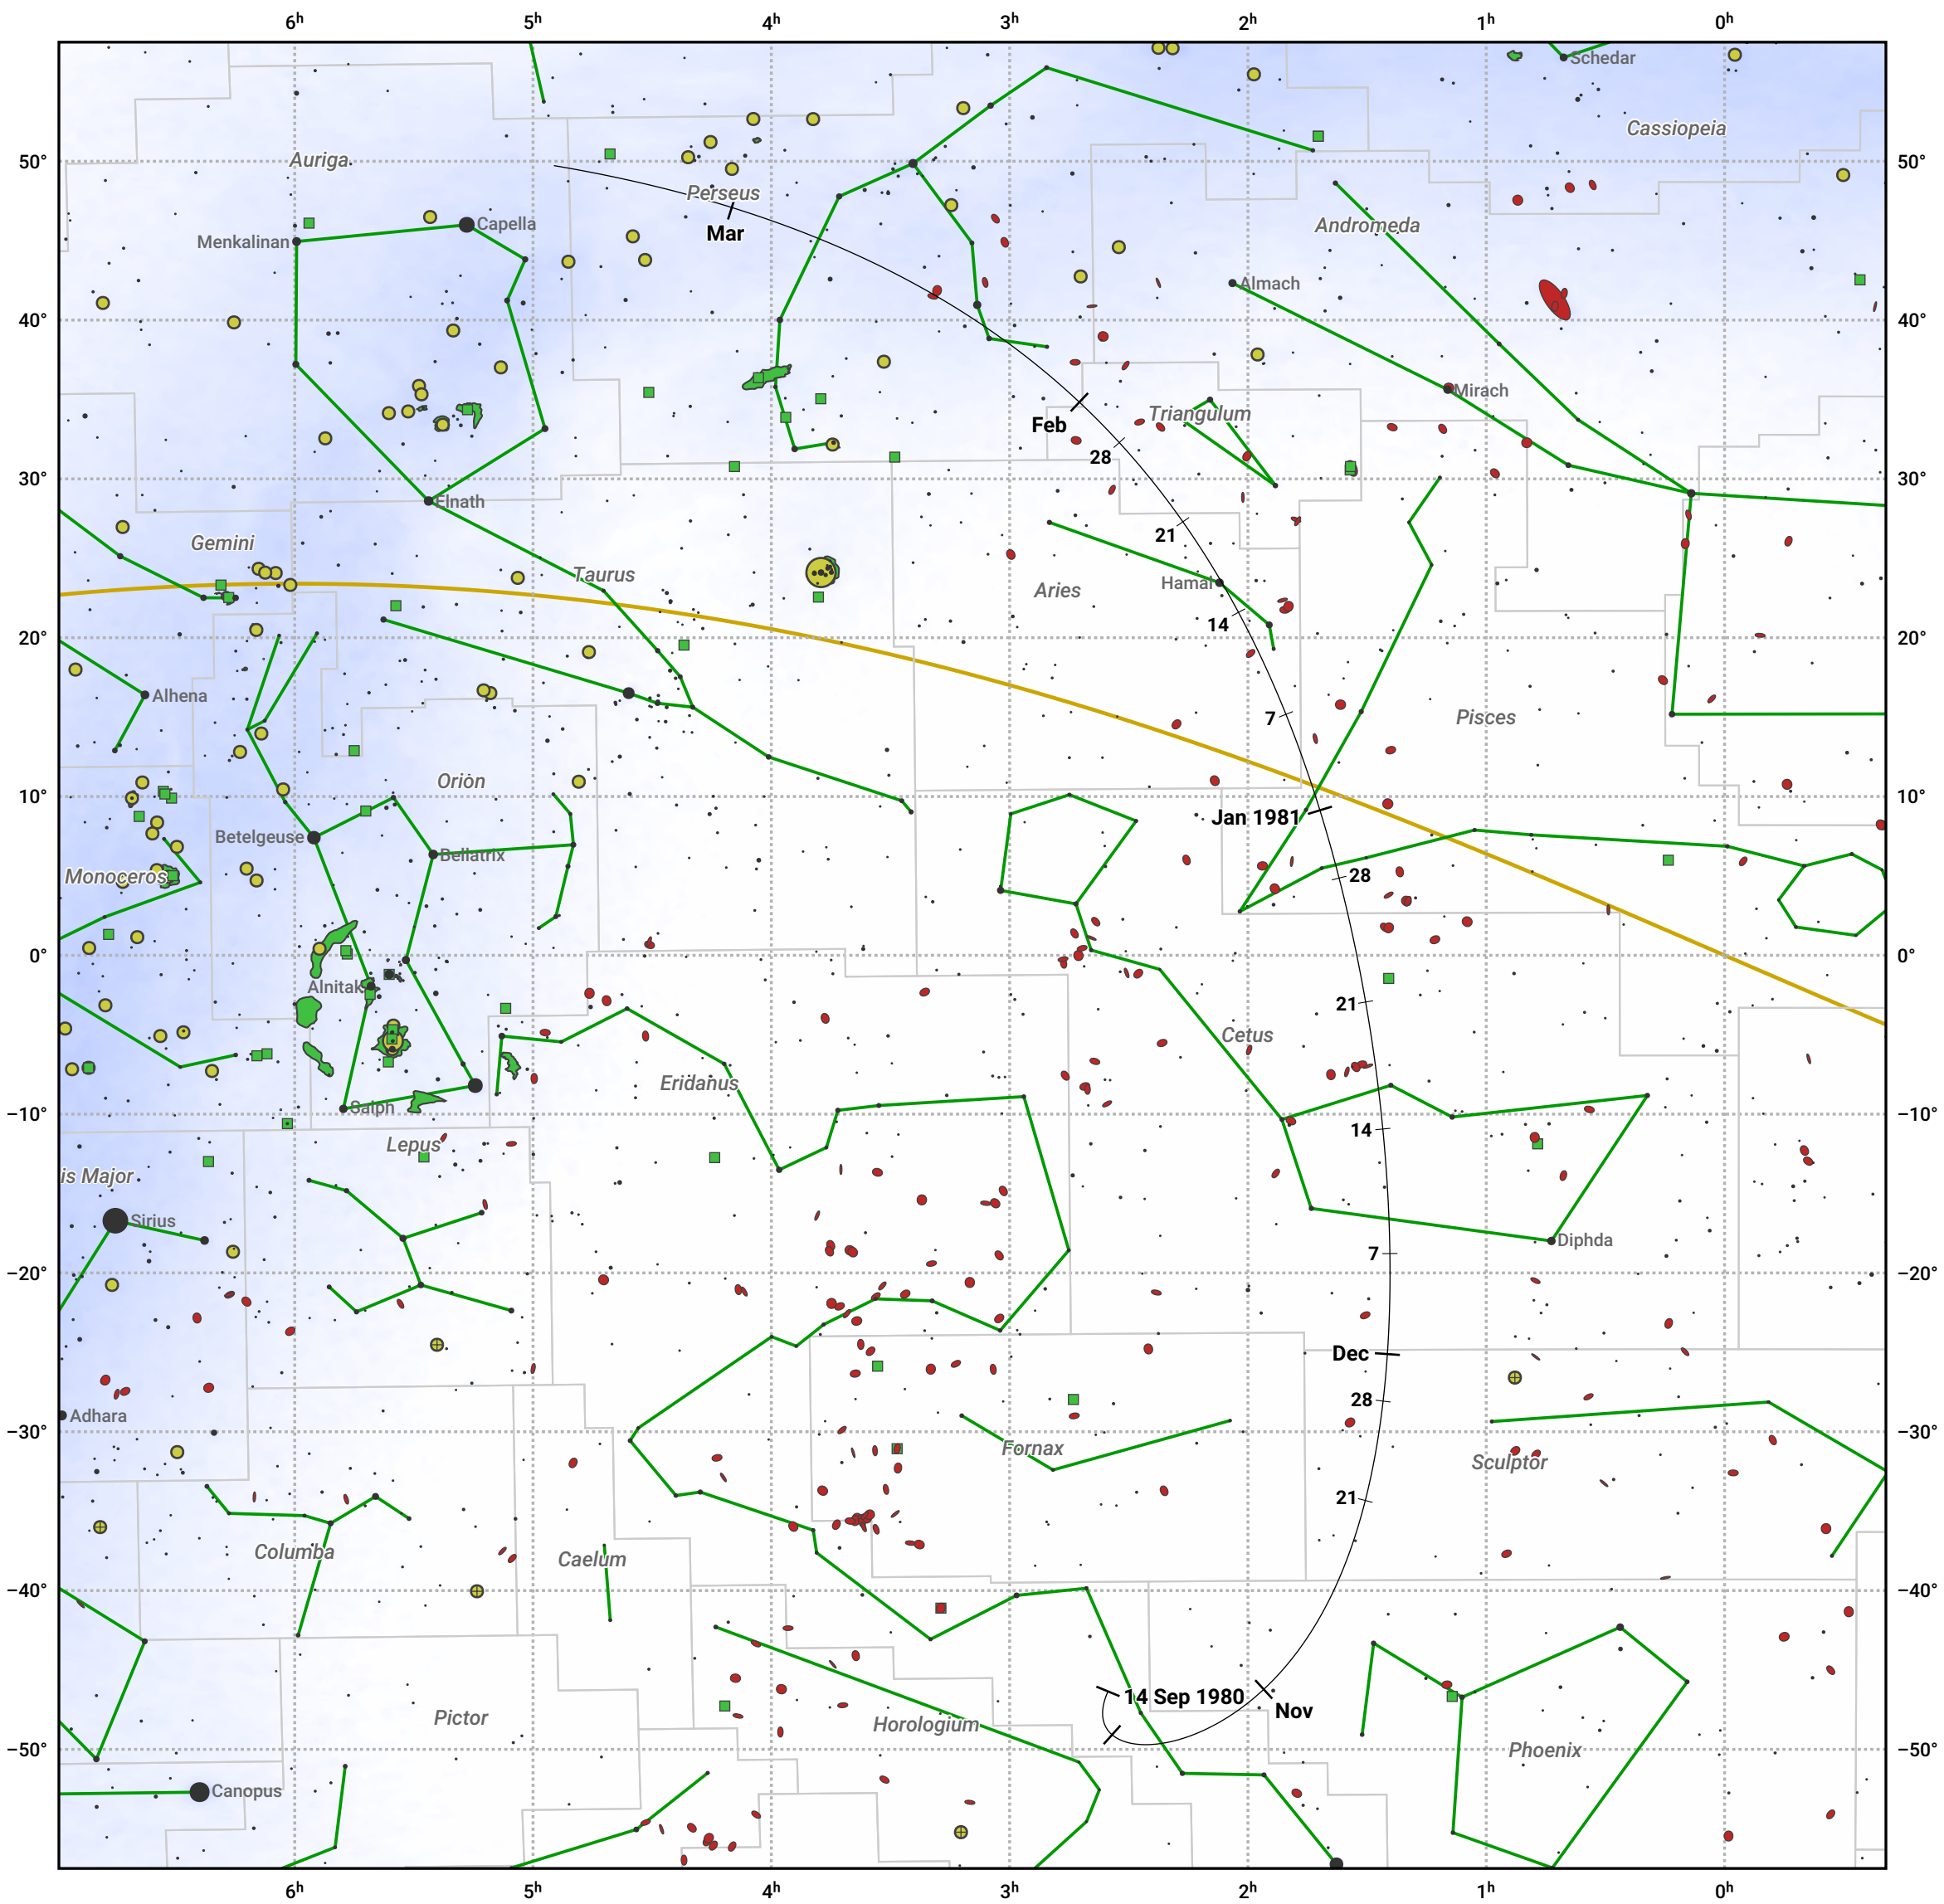

# The path of 19P/Borrelly starting on 14 Sep 1980

© Dominic Ford 2011–2024. Date markers placed at midnight UTC. Downloaded from <https://in-the-sky.org>

Magnitude scale: -6.0 -5.0 -4.0 -3.0 -2.0 -1.0 0.0 -1.0 -2.0

— Ecliptic Plane

Galaxy Bright nebula Open cluster Globular cluster

Date	Mag
1980 Oct 9	10.3
1980 Nov 1	9.4
1980 Nov 4	9.3
1981 Jan 1	8.7
1981 Feb 16	10.3
1981 Mar 1	10.9
1981 Mar 11	11.4