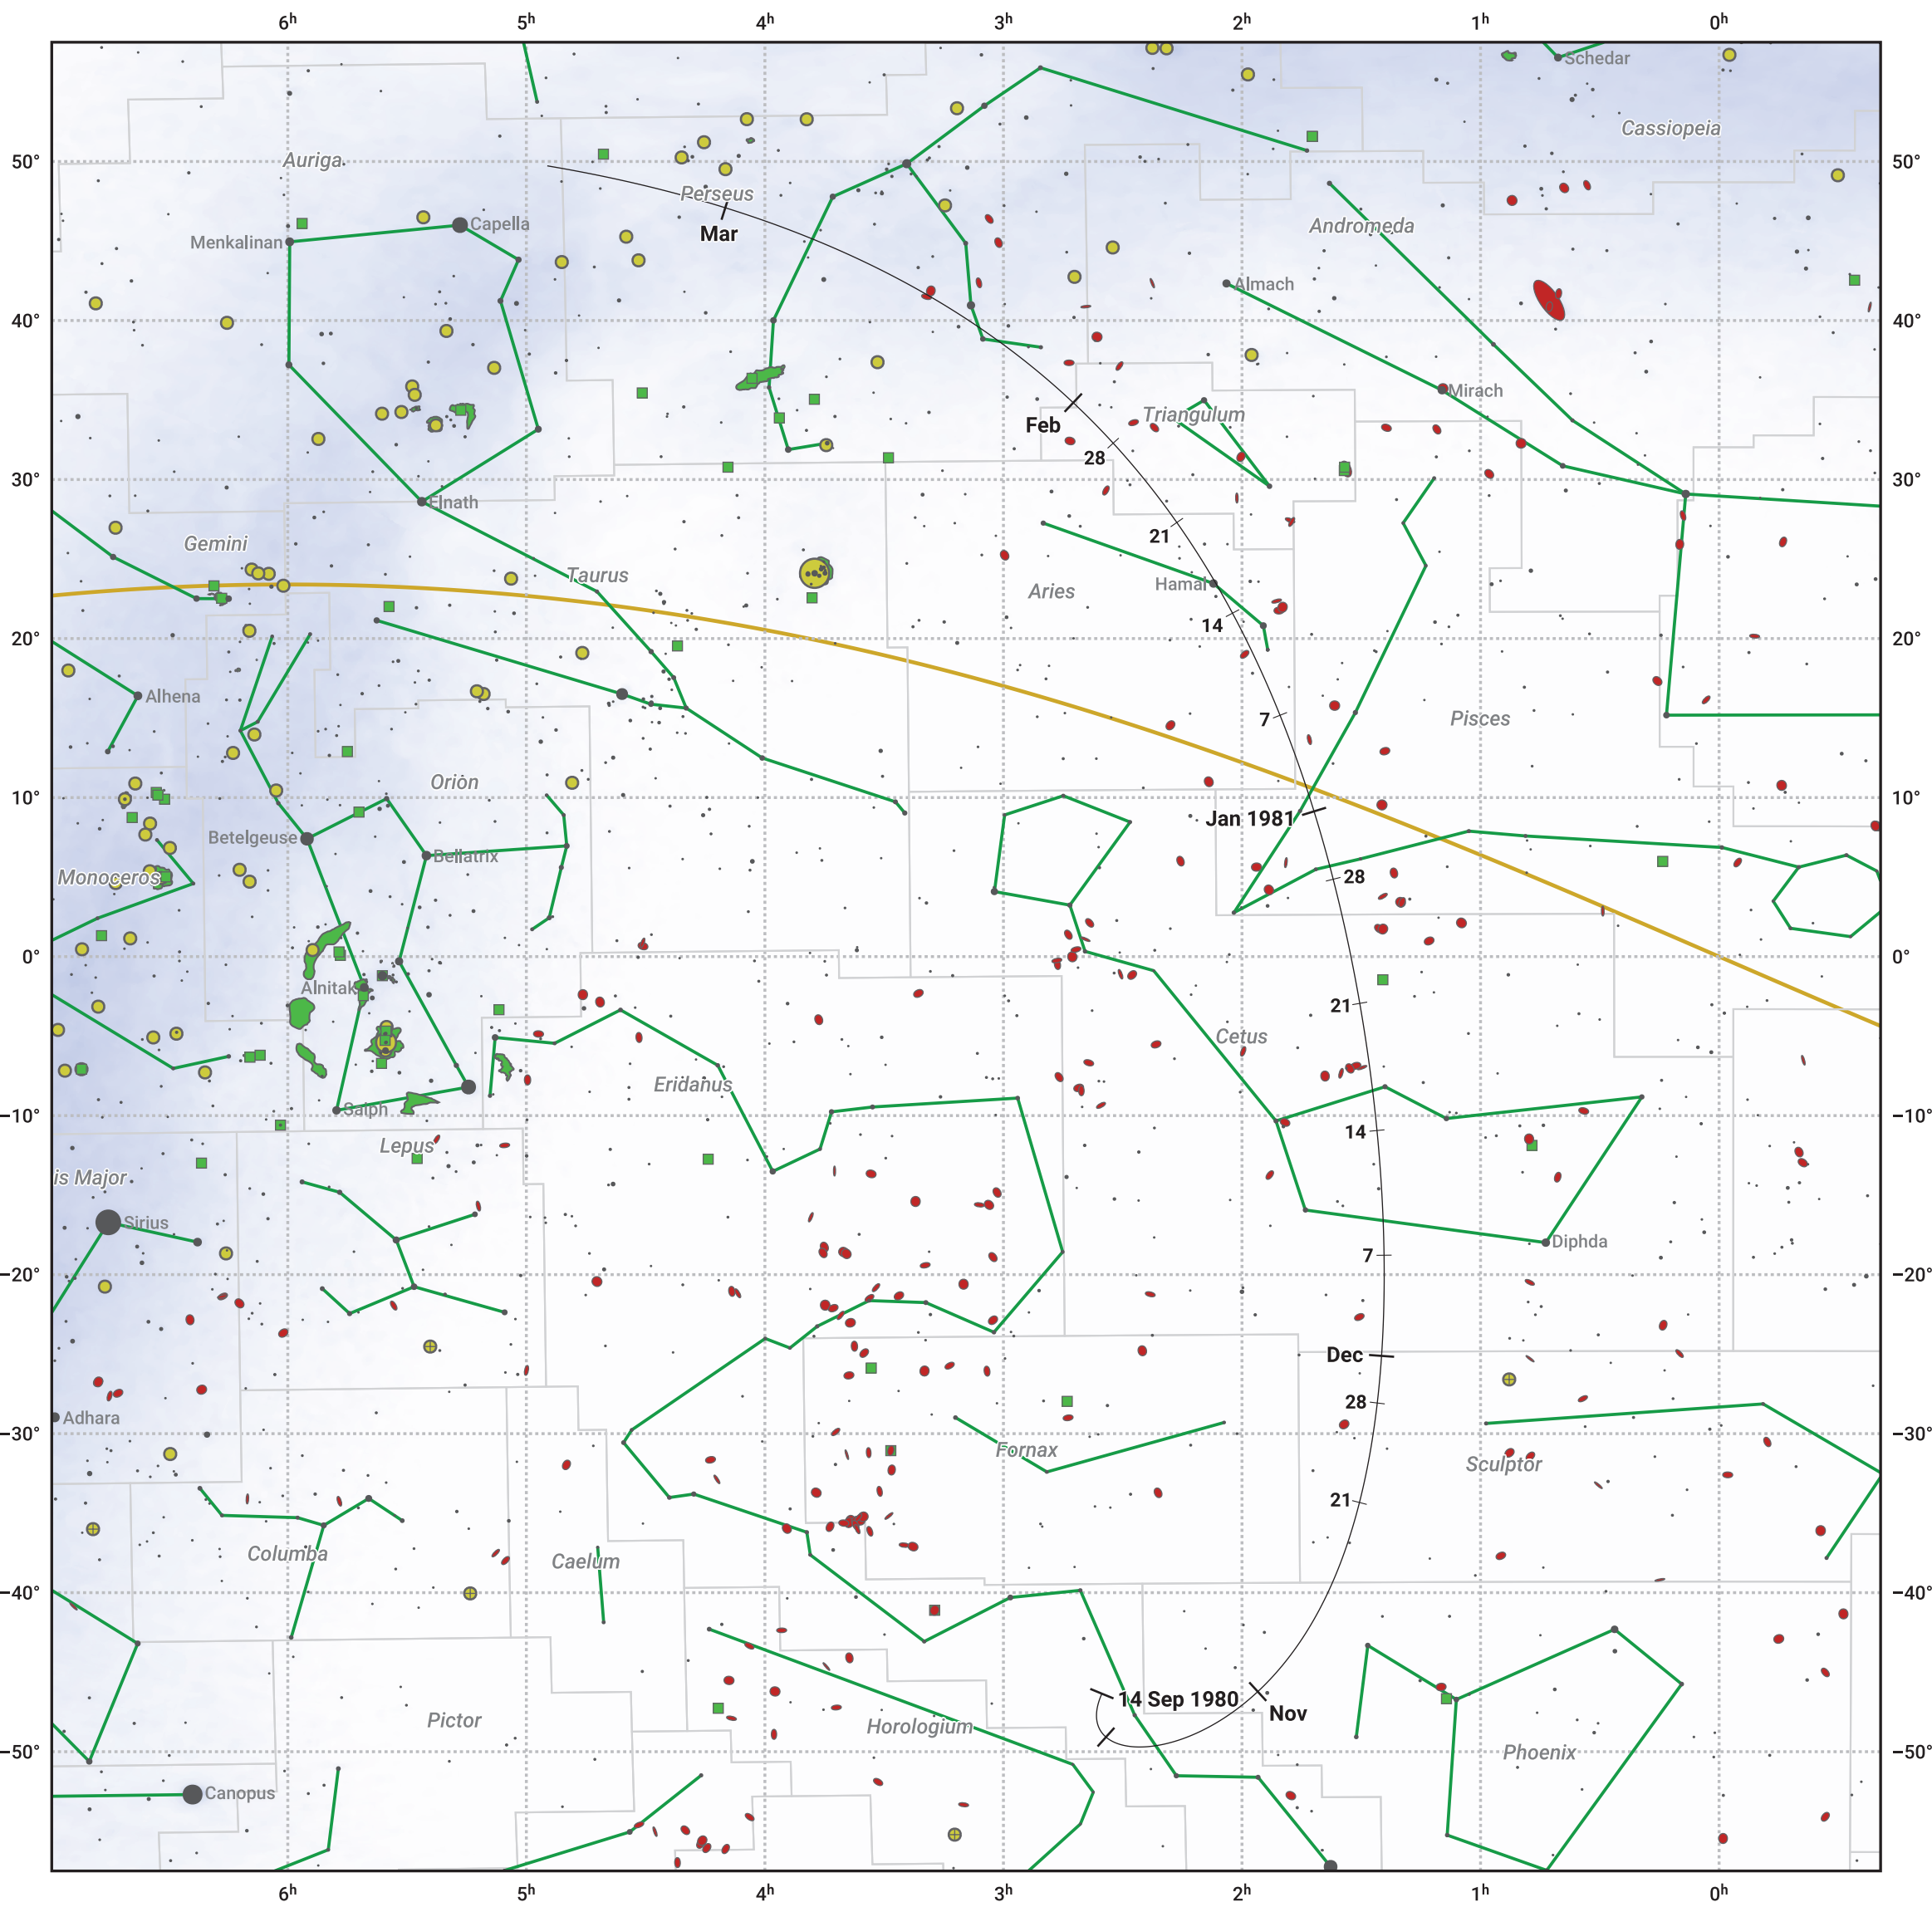

# The path of 19P/Borrelly starting on 14 Sep 1980

© Dominic Ford 2011–2024. Date markers placed at midnight UTC. Downloaded from <https://in-the-sky.org>

Magnitude scale: ● -6.0 ● -5.0 ● -4.0 ● -3.0 ● -2.0 ● -1.0 ● 0.0 ● -1.0 ● -2.0

— Ecliptic Plane

● Galaxy ■ Bright nebula ● Open cluster ⊕ Globular cluster

Date	Mag
1980 Oct 9	10.3
1980 Nov 1	9.4
1980 Nov 4	9.3
1981 Jan 1	8.7
1981 Feb 16	10.3
1981 Mar 1	10.9
1981 Mar 11	11.4