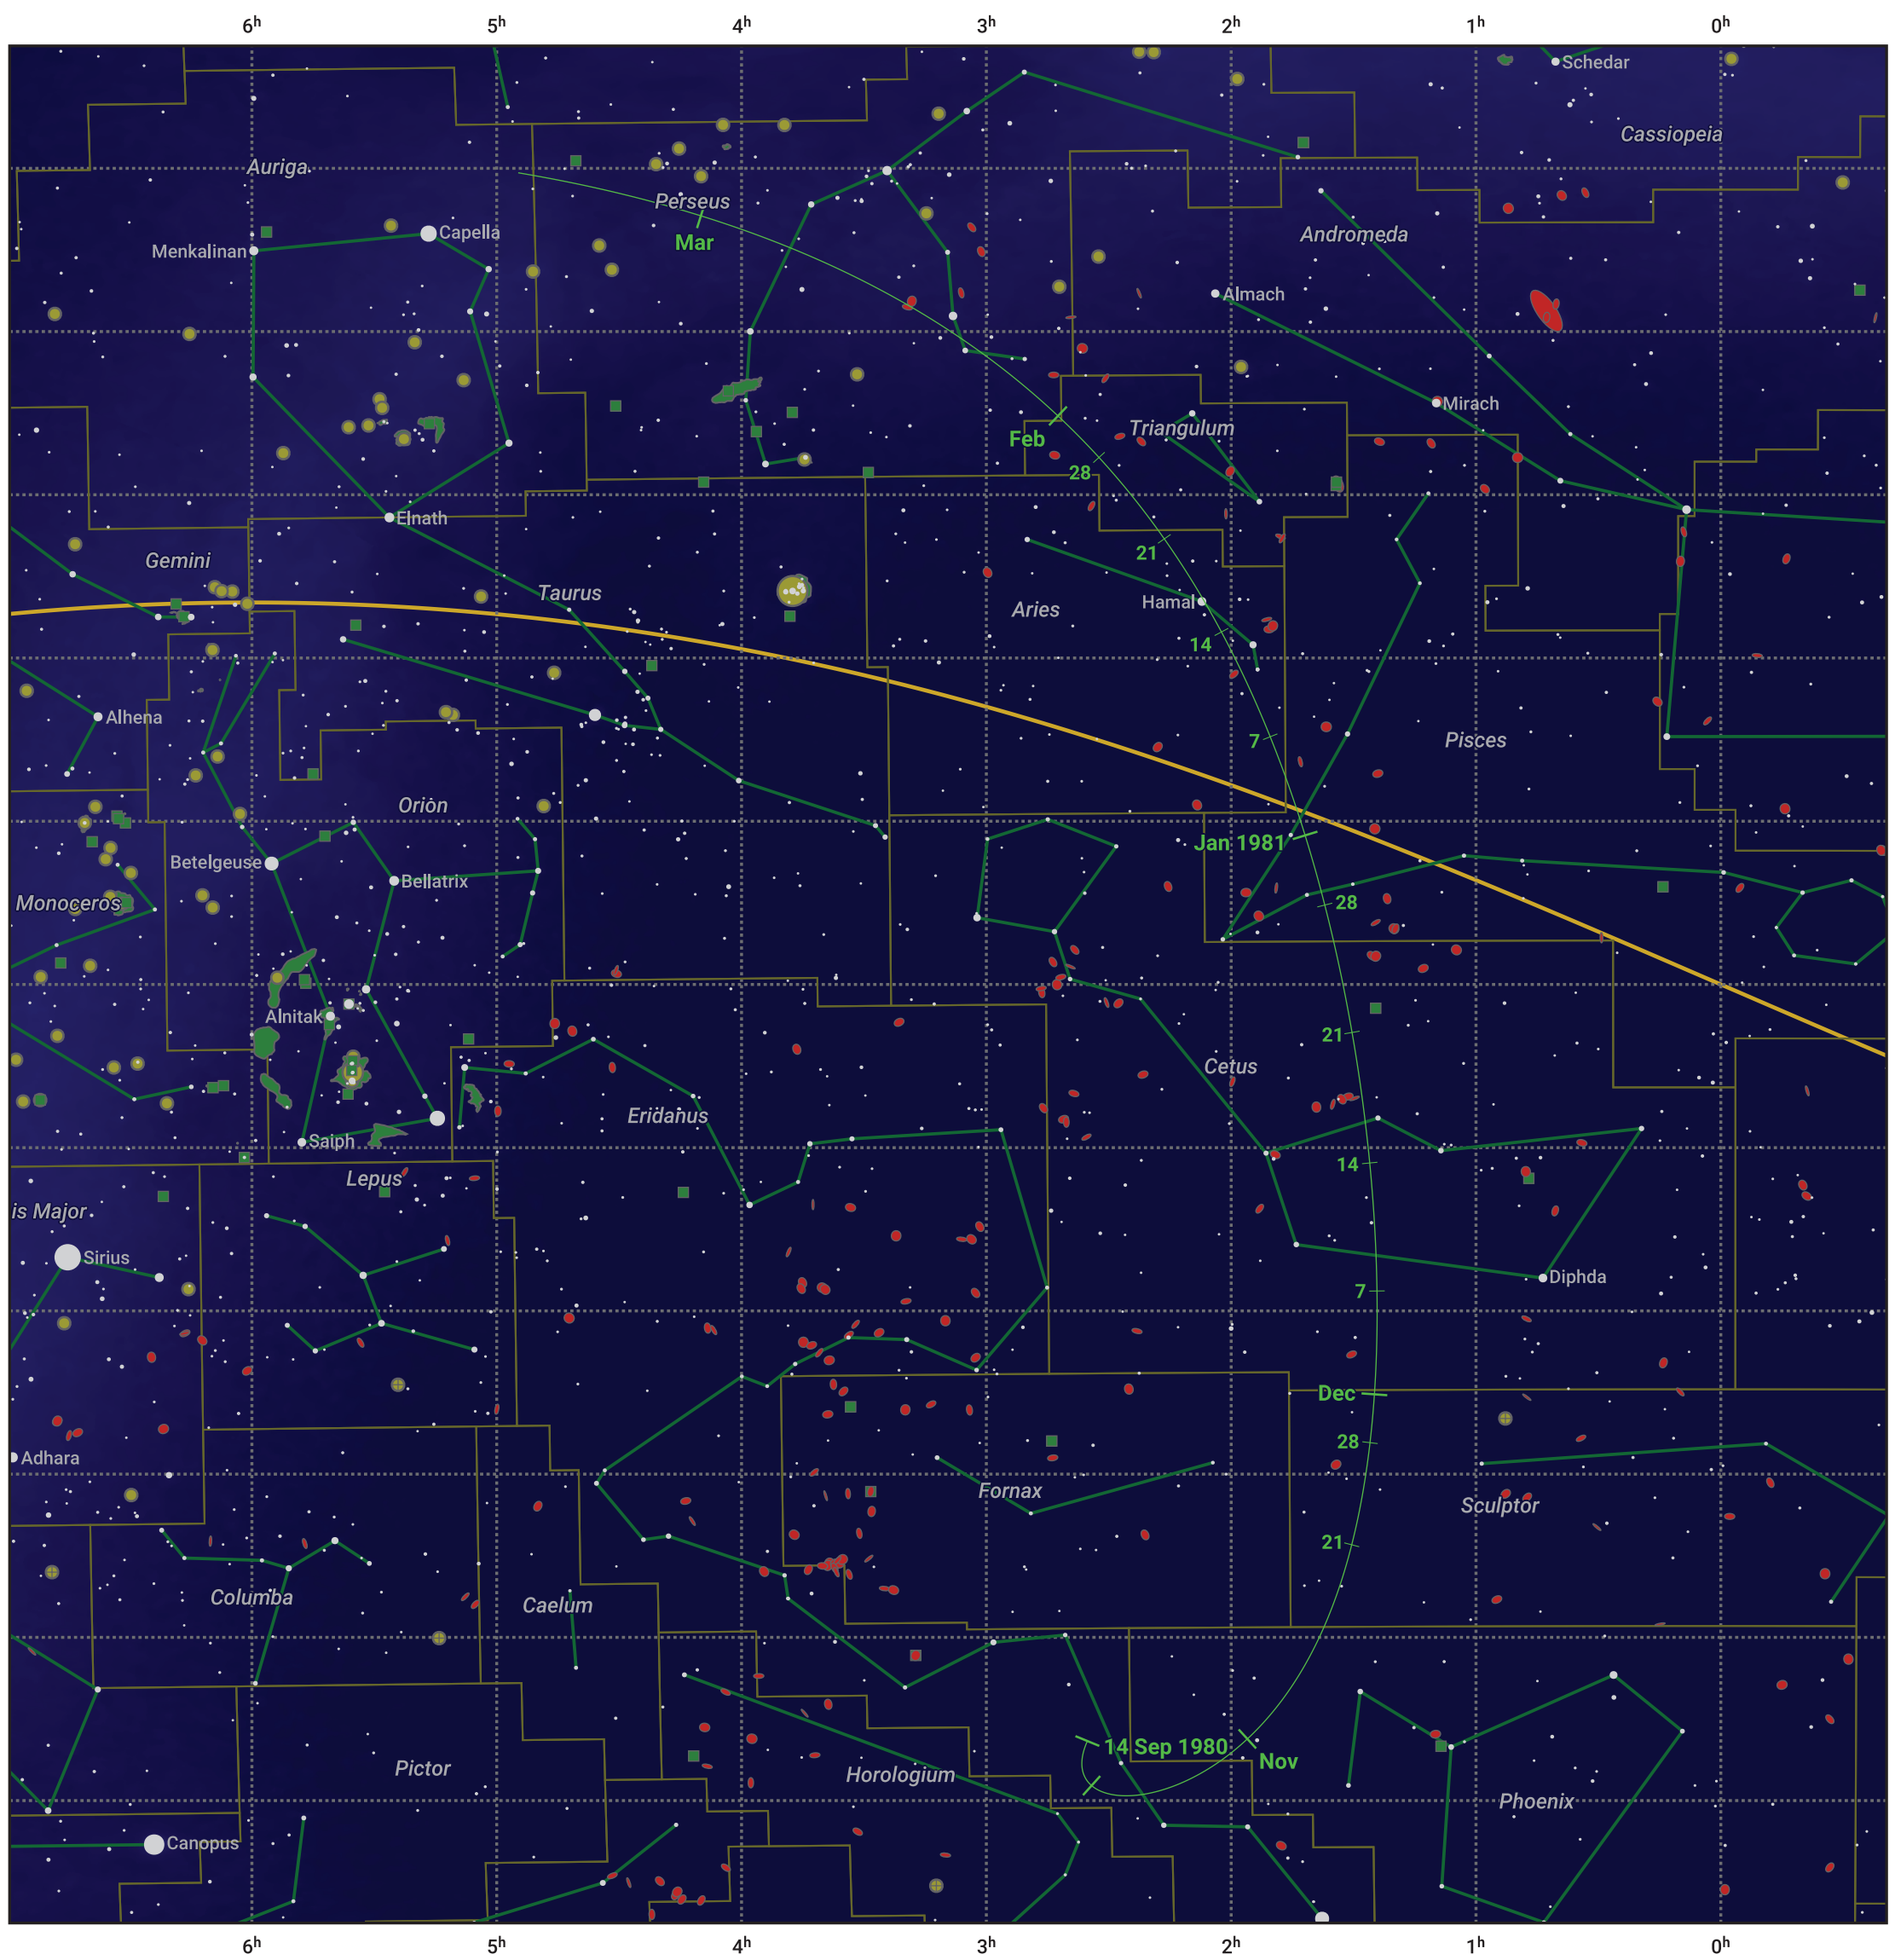

The path of 19P/Borrelly starting on 14 Sep 1980

© Dominic Ford 2011–2024. Date markers placed at midnight UTC. Downloaded from <https://in-the-sky.org>

Magnitude scale: ● -6.0 ● -5.0 ● -4.0 ● -3.0 ● -2.0 ● -1.0 ● 0.0 ● -1.0 ● -2.0

— Ecliptic Plane

● Galaxy ■ Bright nebula ● Open cluster ● Globular cluster

Date	Mag
1980 Oct 9	10.3
1980 Nov 1	9.4
1980 Nov 4	9.3
1981 Jan 1	8.7
1981 Feb 16	10.3
1981 Mar 1	10.9
1981 Mar 11	11.4