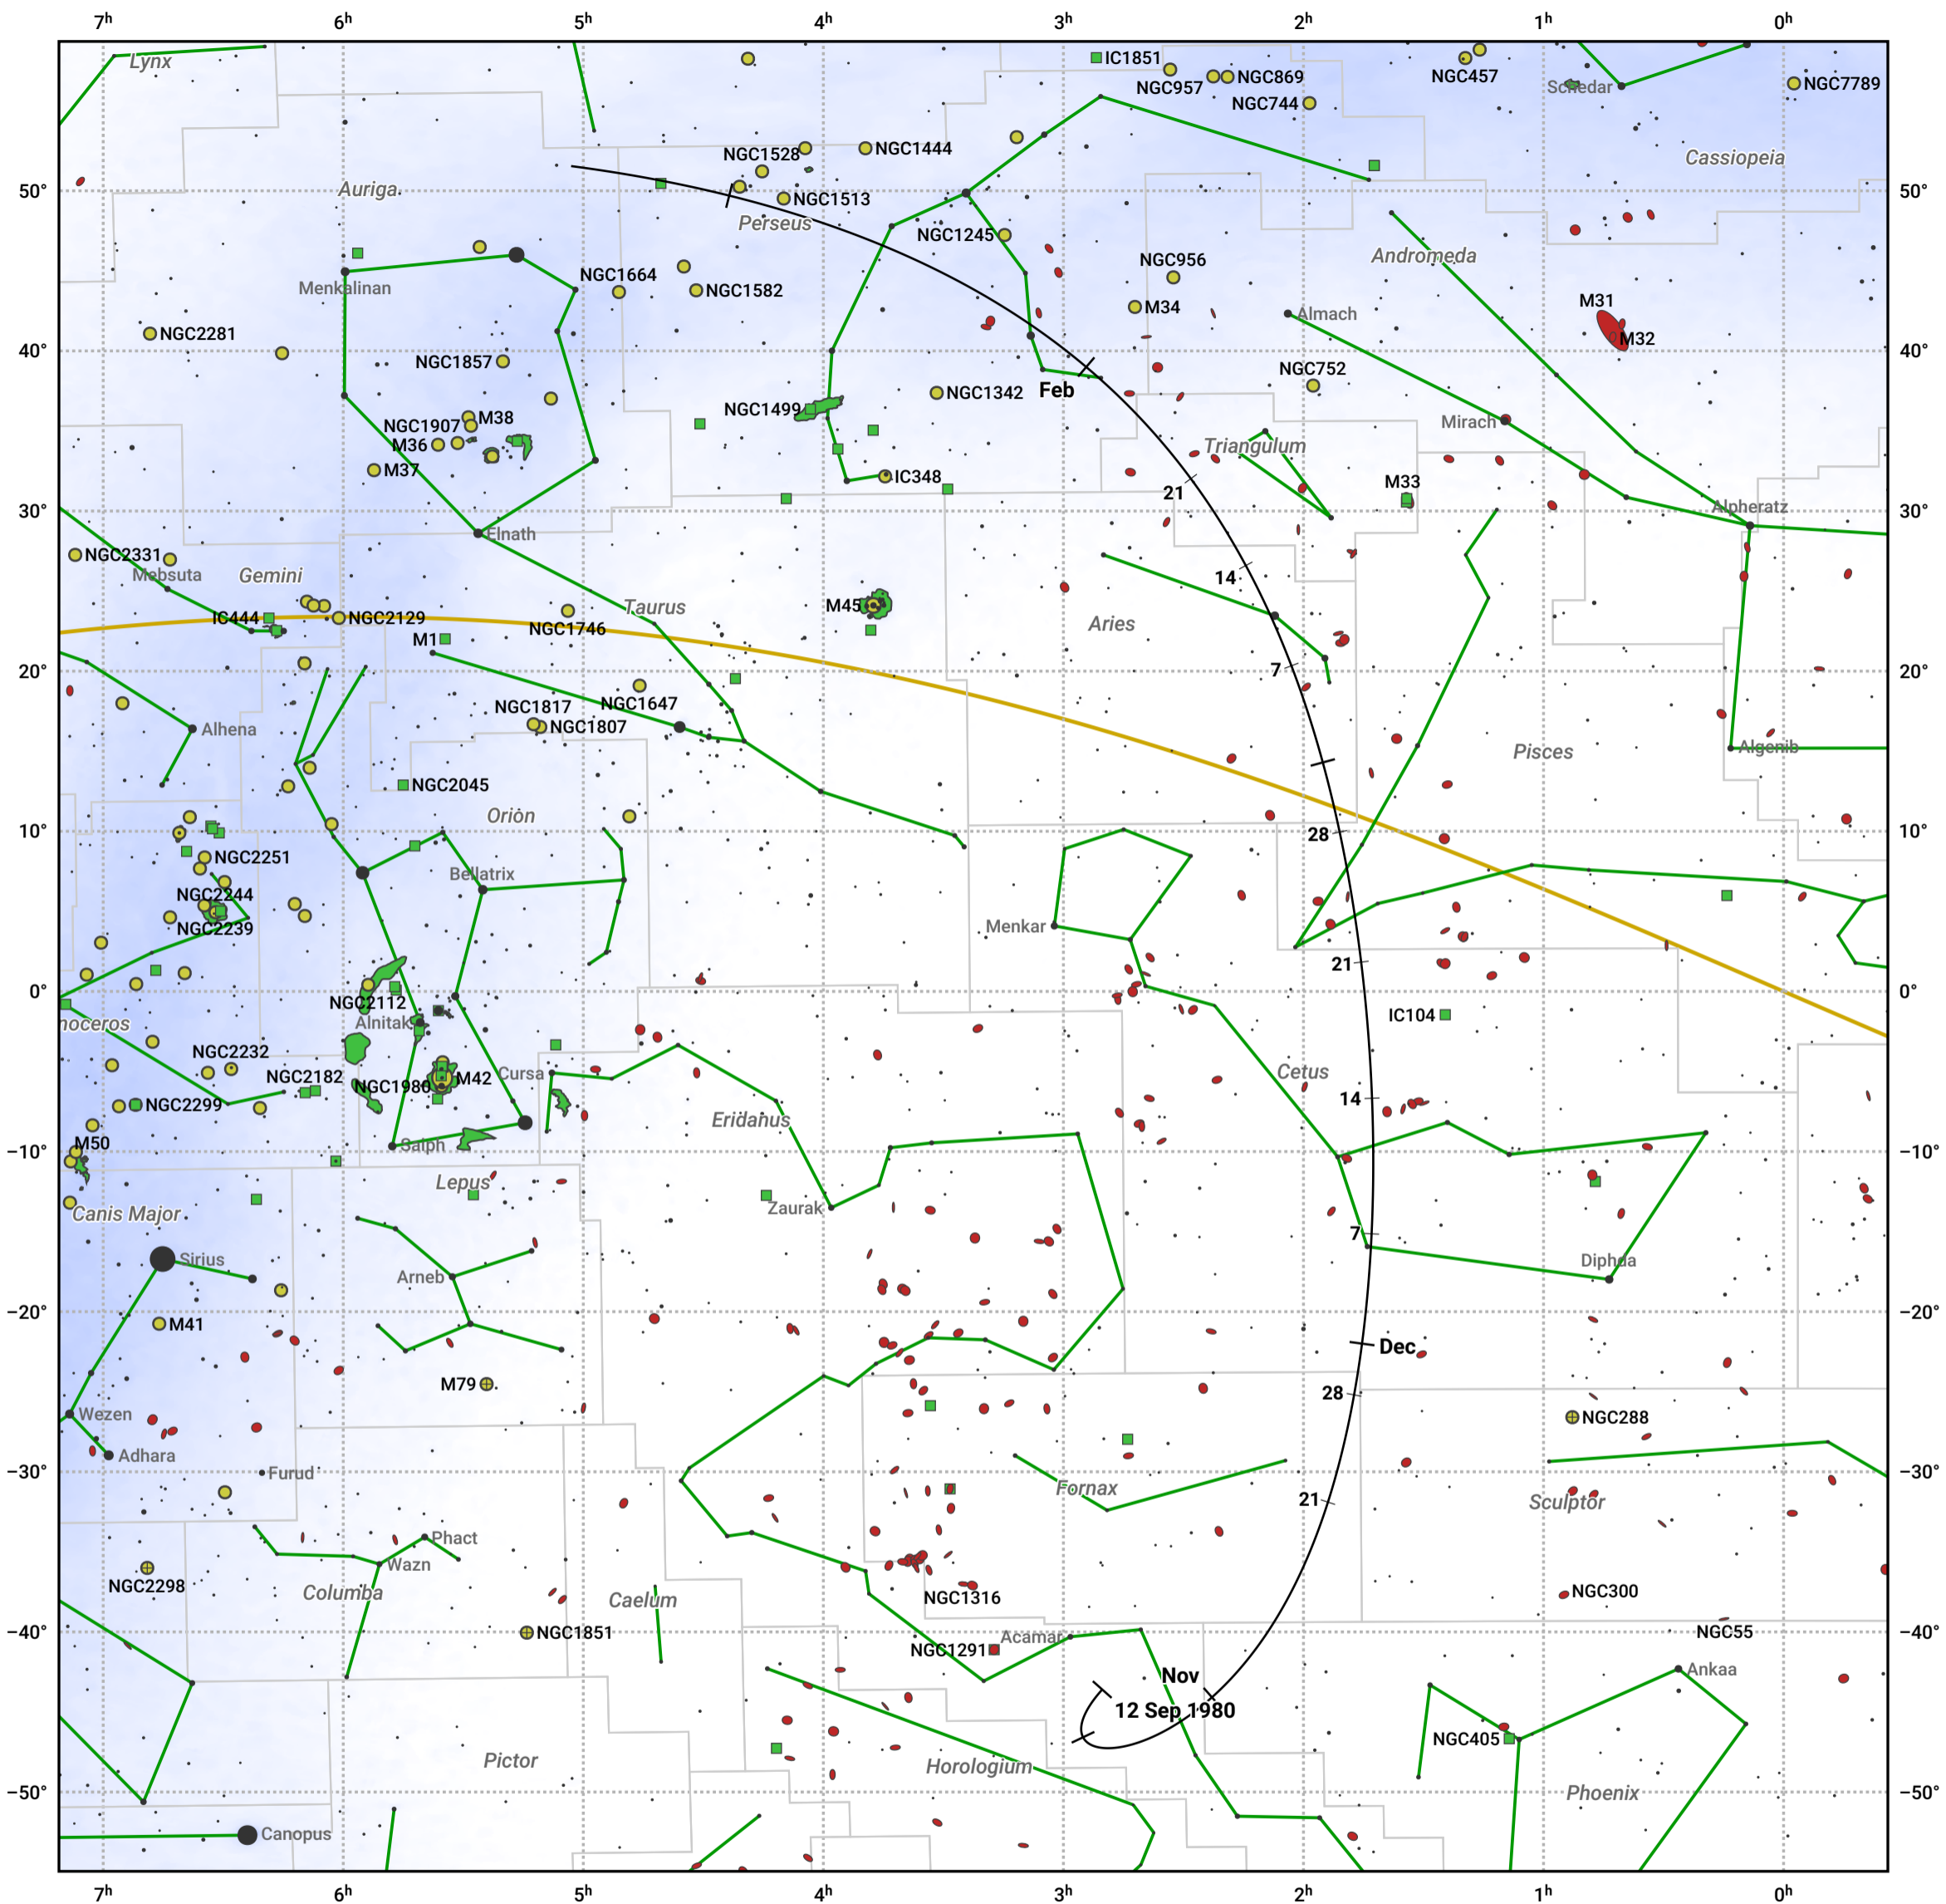

# The path of 19P/Borrelly starting on 12 Sep 1980

© Dominic Ford 2011–2024. Date markers placed at midnight UTC. Downloaded from <https://in-the-sky.org>

Magnitude scale: 6.0 5.0 4.0 3.0 2.0 1.0 0.0 -1.0 -2.0

— Ecliptic Plane

Galaxy Bright nebula Open cluster Globular cluster

Date	Mag
1980 Oct 6	10.3
1980 Oct 30	9.3
1980 Nov 1	9.2
1980 Dec 3	8.3
1981 Jan 1	8.5
1981 Jan 22	9.3
1981 Feb 14	10.3
1981 Mar 1	11.0
1981 Mar 8	11.3