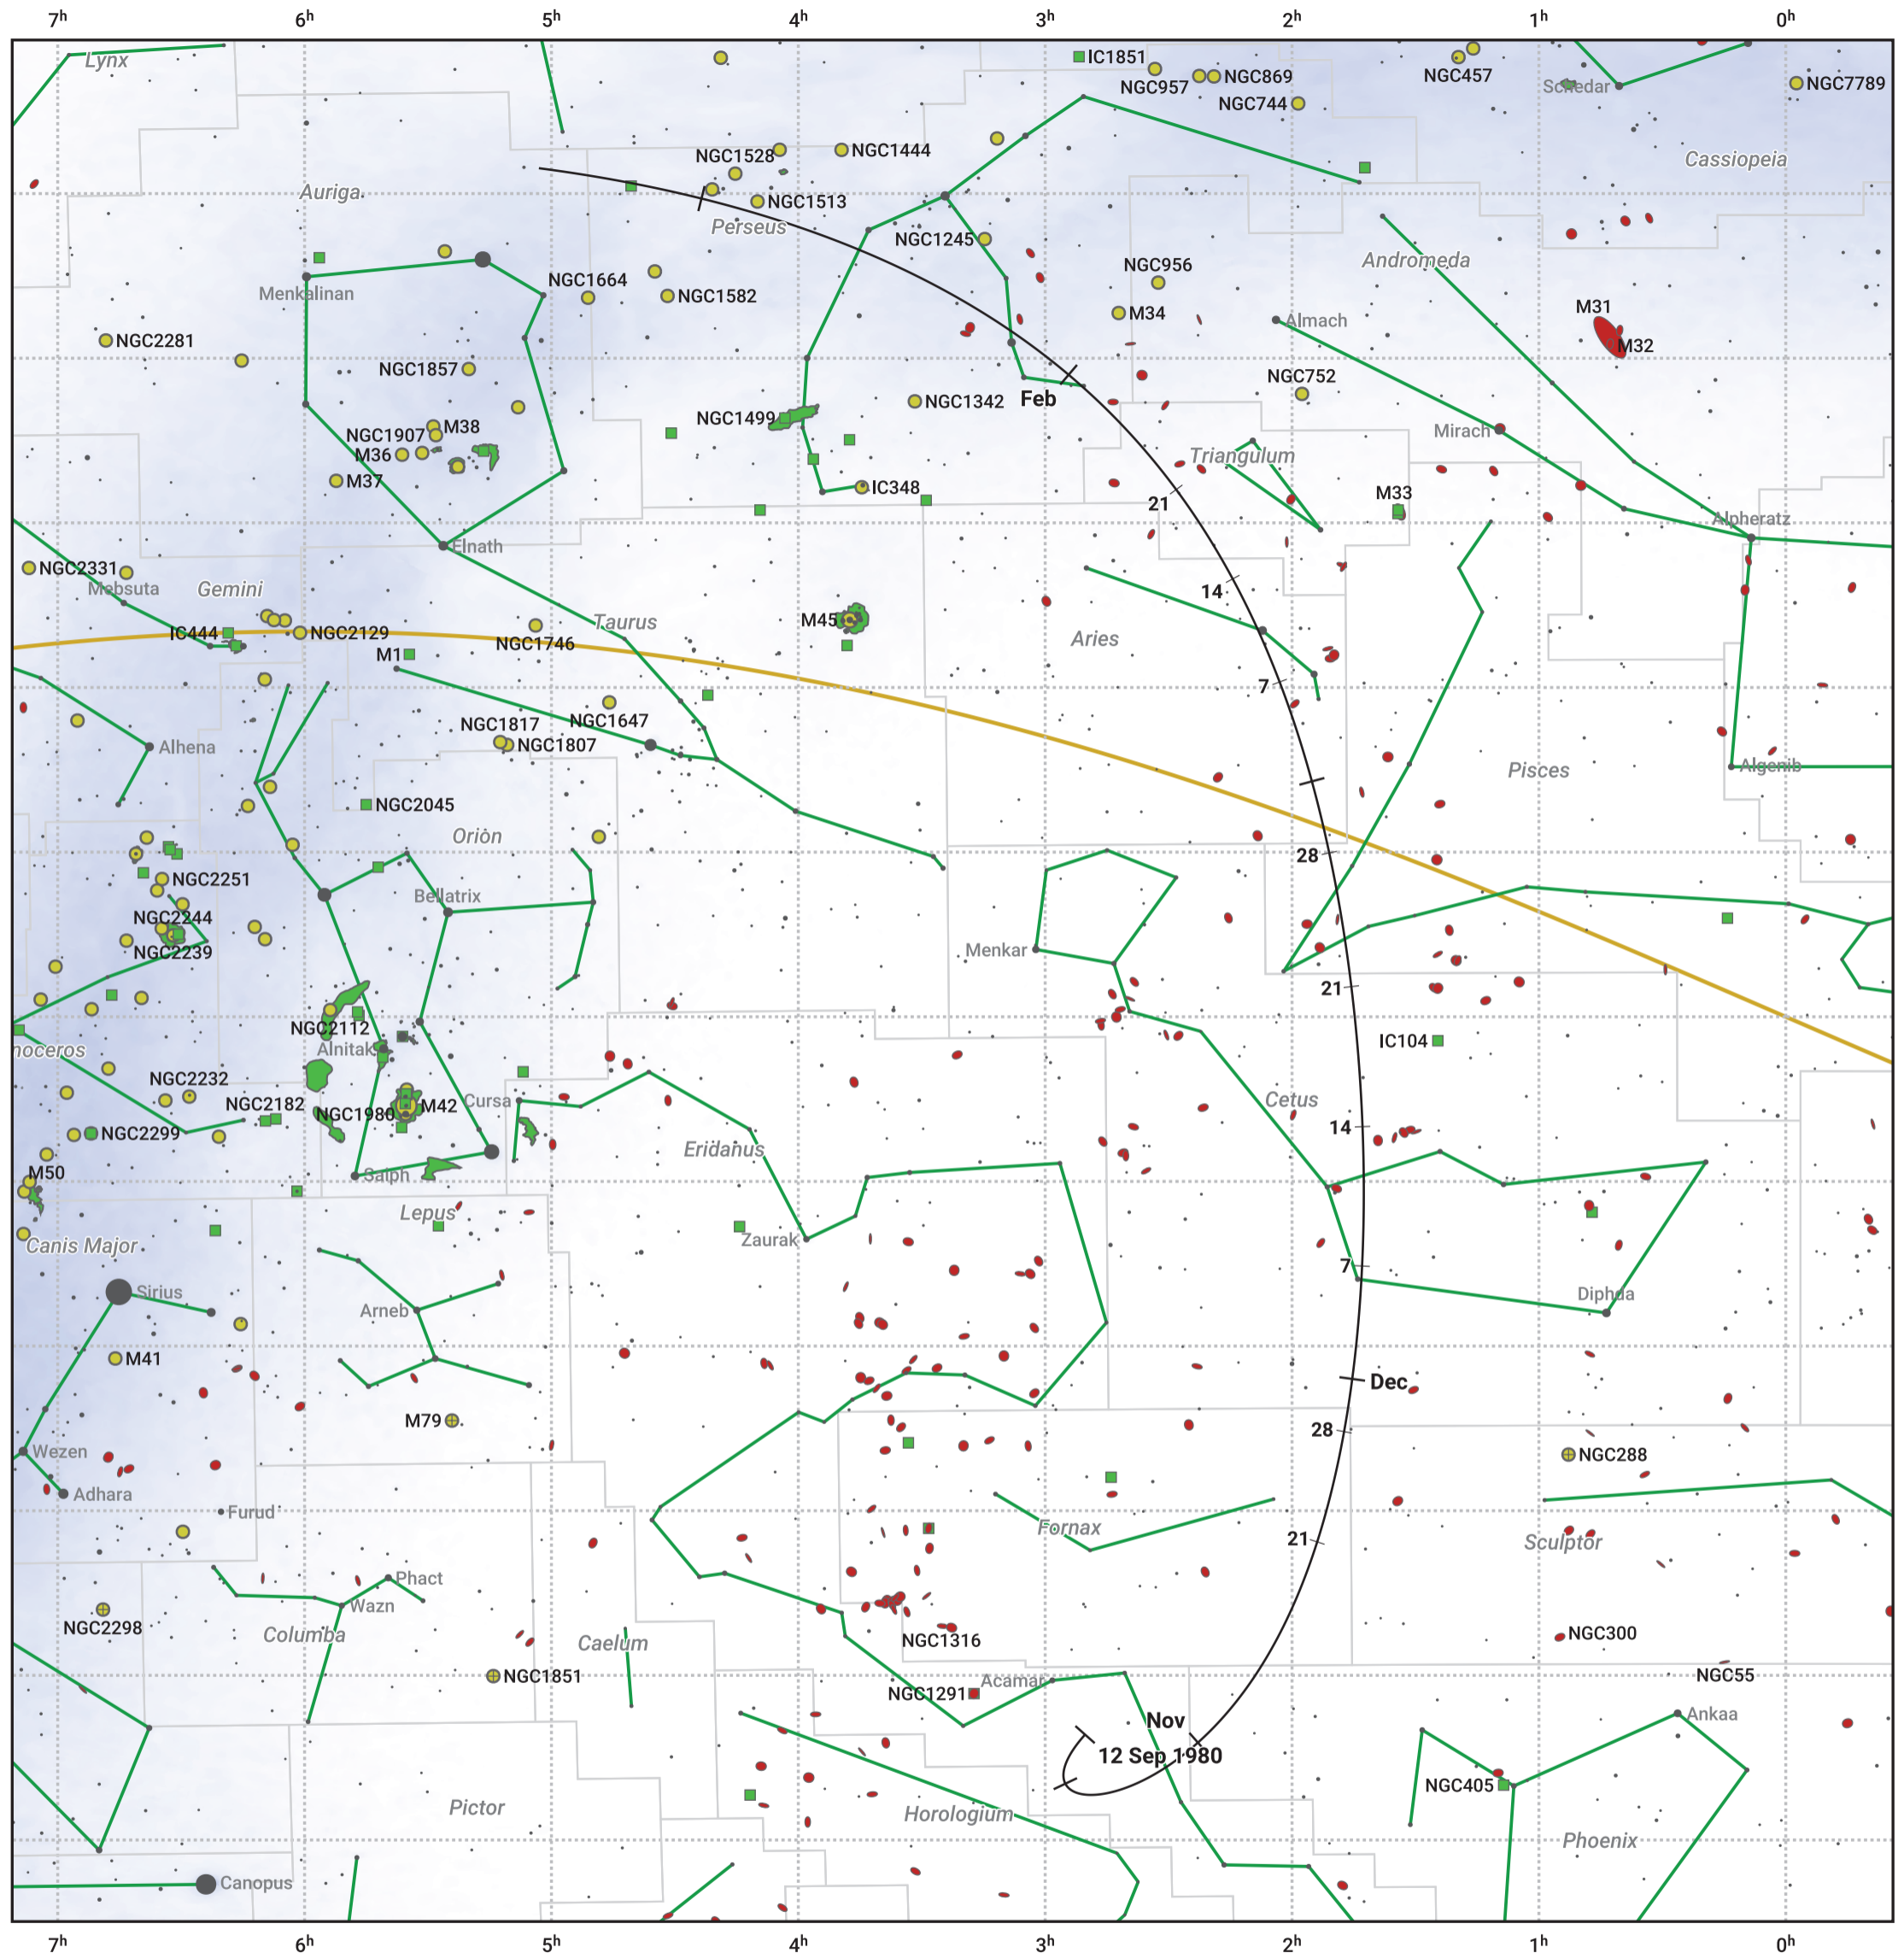

# The path of 19P/Borrelly starting on 12 Sep 1980

© Dominic Ford 2011–2024. Date markers placed at midnight UTC. Downloaded from <https://in-the-sky.org>

Magnitude scale: 6.0 5.0 4.0 3.0 2.0 1.0 0.0 -1.0 -2.0

— Ecliptic Plane

Galaxy    Bright nebula    Open cluster    Globular cluster

Date	Mag
1980 Oct 6	10.3
1980 Oct 30	9.3
1980 Nov 1	9.2
1980 Dec 3	8.3
1981 Jan 1	8.5
1981 Jan 22	9.3
1981 Feb 14	10.3
1981 Mar 1	11.0
1981 Mar 8	11.3