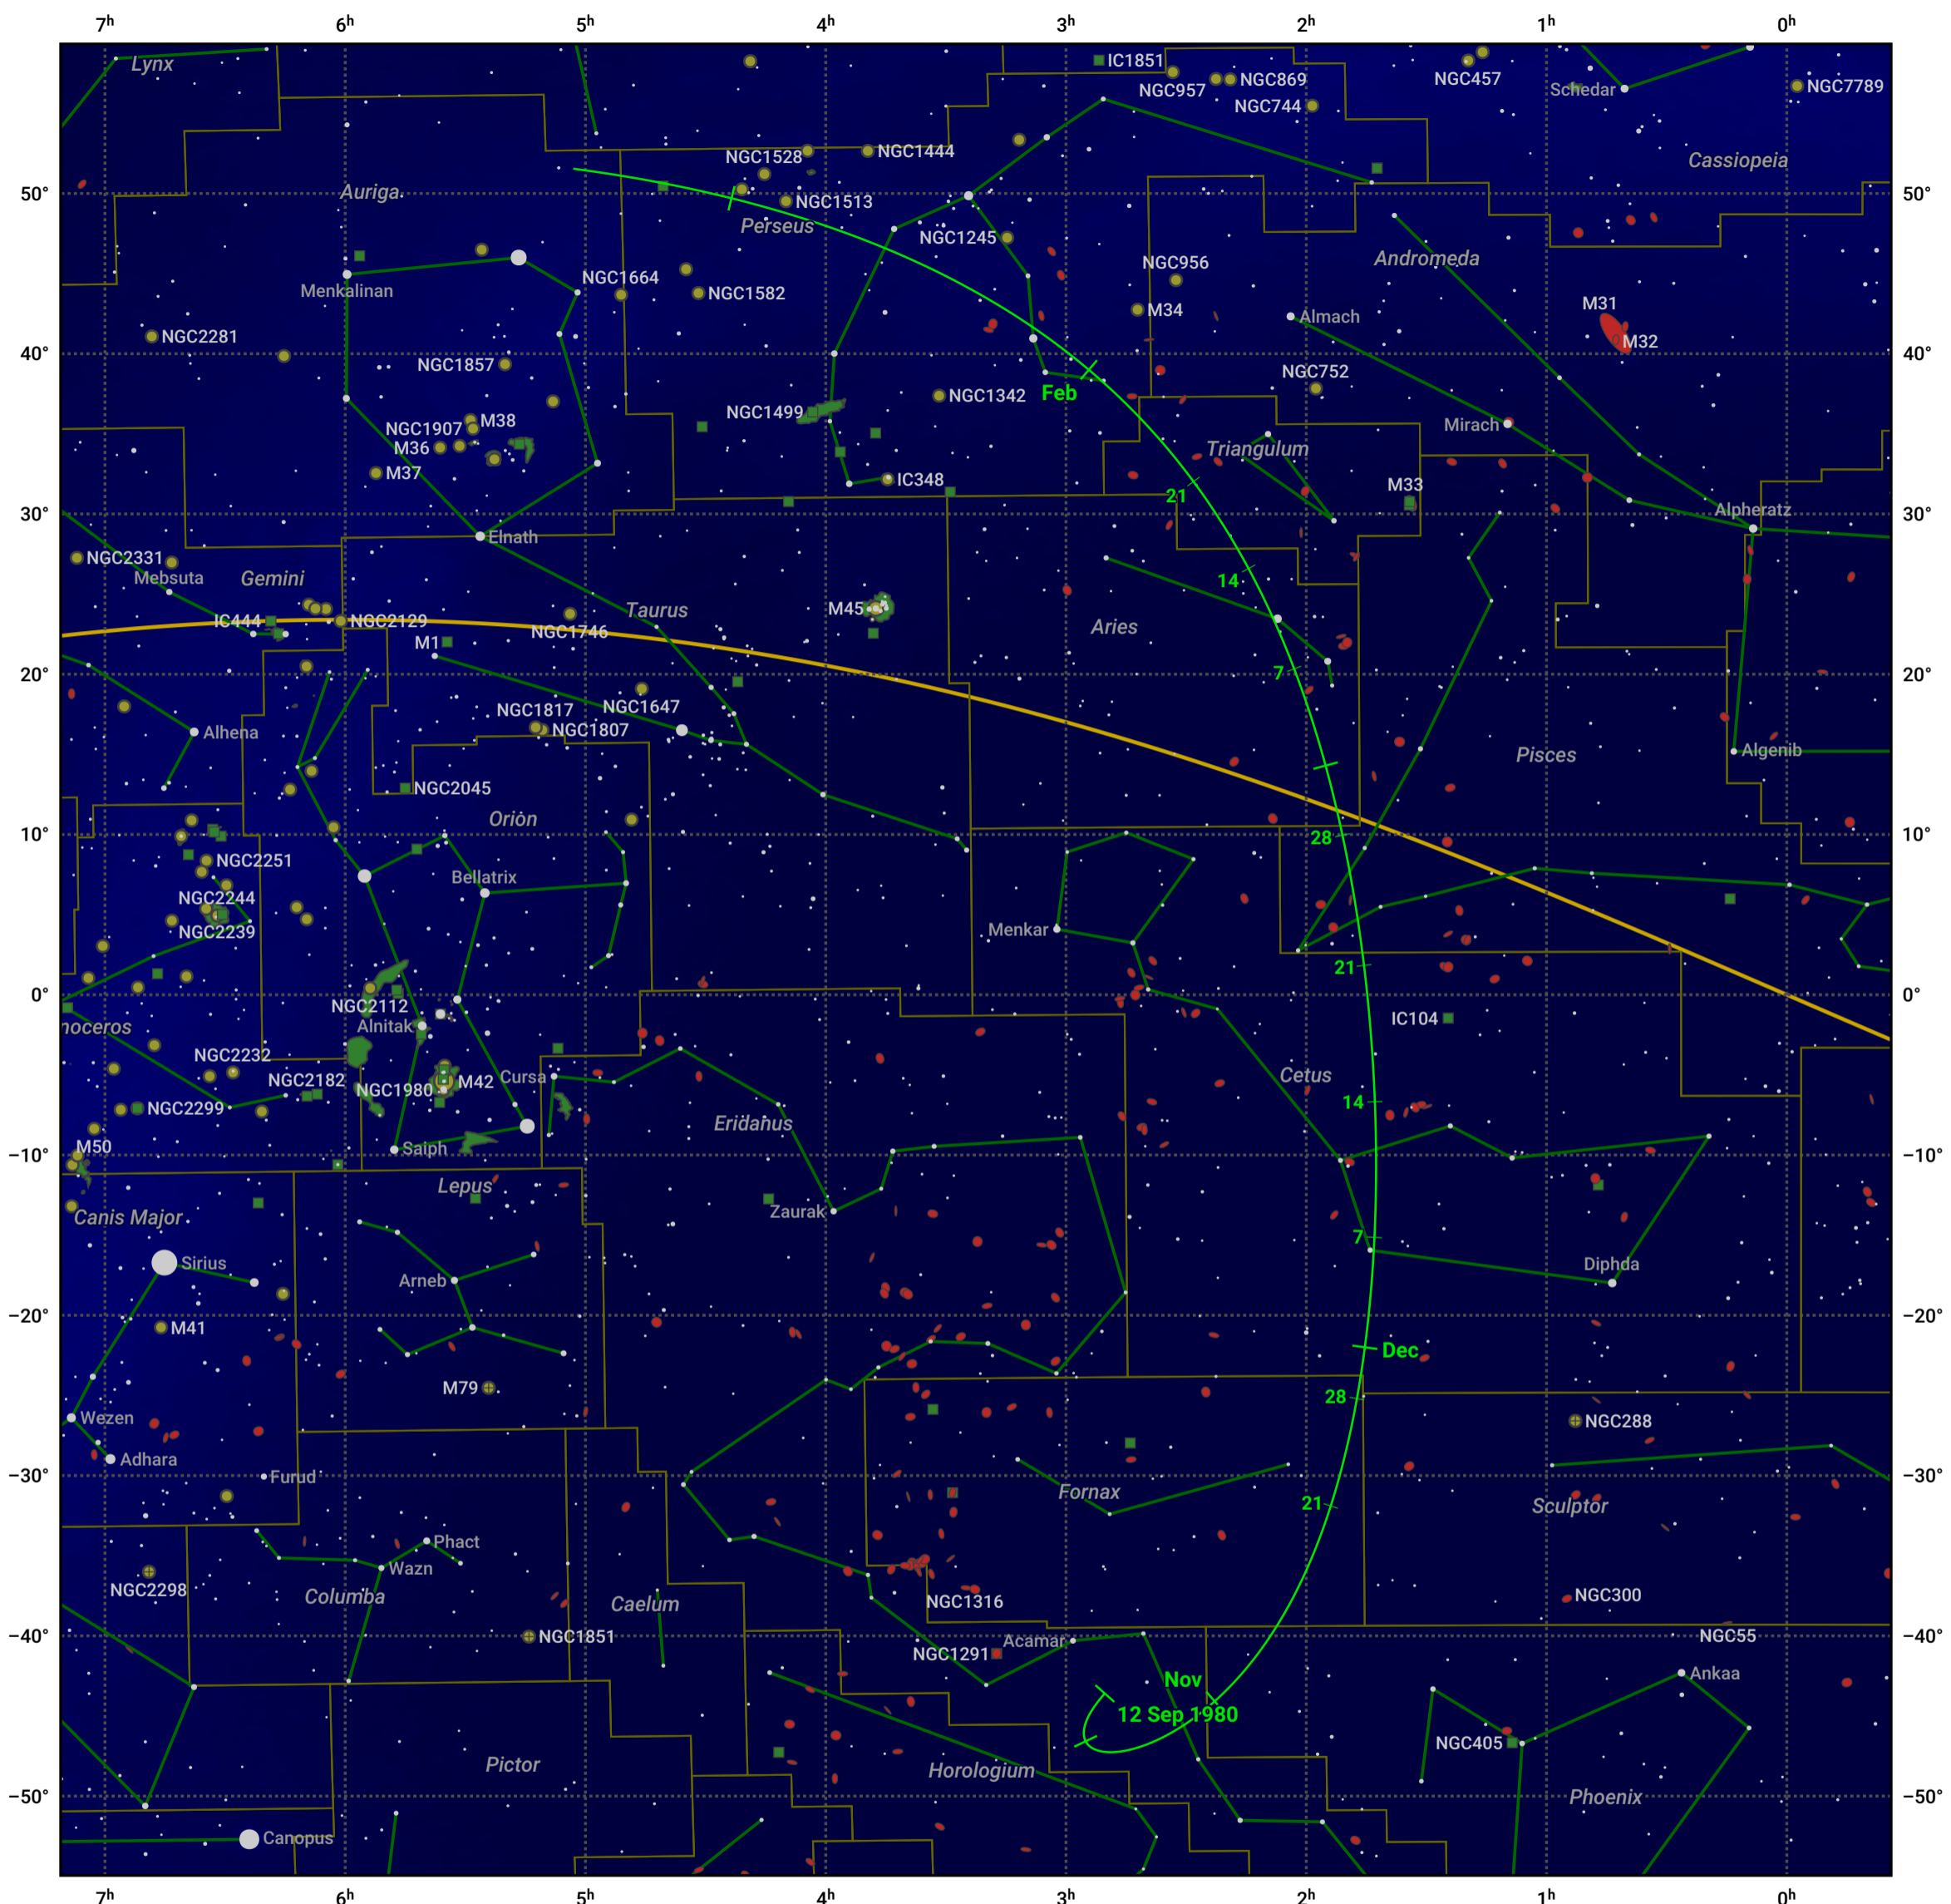

# The path of 19P/Borrelly starting on 12 Sep 1980

© Dominic Ford 2011–2024. Date markers placed at midnight UTC. Downloaded from <https://in-the-sky.org>

Magnitude scale:  -6.0  -5.0  -4.0  -3.0  -2.0  -1.0  -2.0

Ecliptic Plane

Galaxy  Bright nebula  Open cluster + Globular cluster

Date	Mag
1980 Oct 6	10.3
1980 Oct 30	9.3
1980 Nov 1	9.2
1980 Dec 3	8.3
1981 Jan 1	8.5
1981 Jan 22	9.3
1981 Feb 14	10.3
1981 Mar 1	11.0
1981 Mar 8	11.3