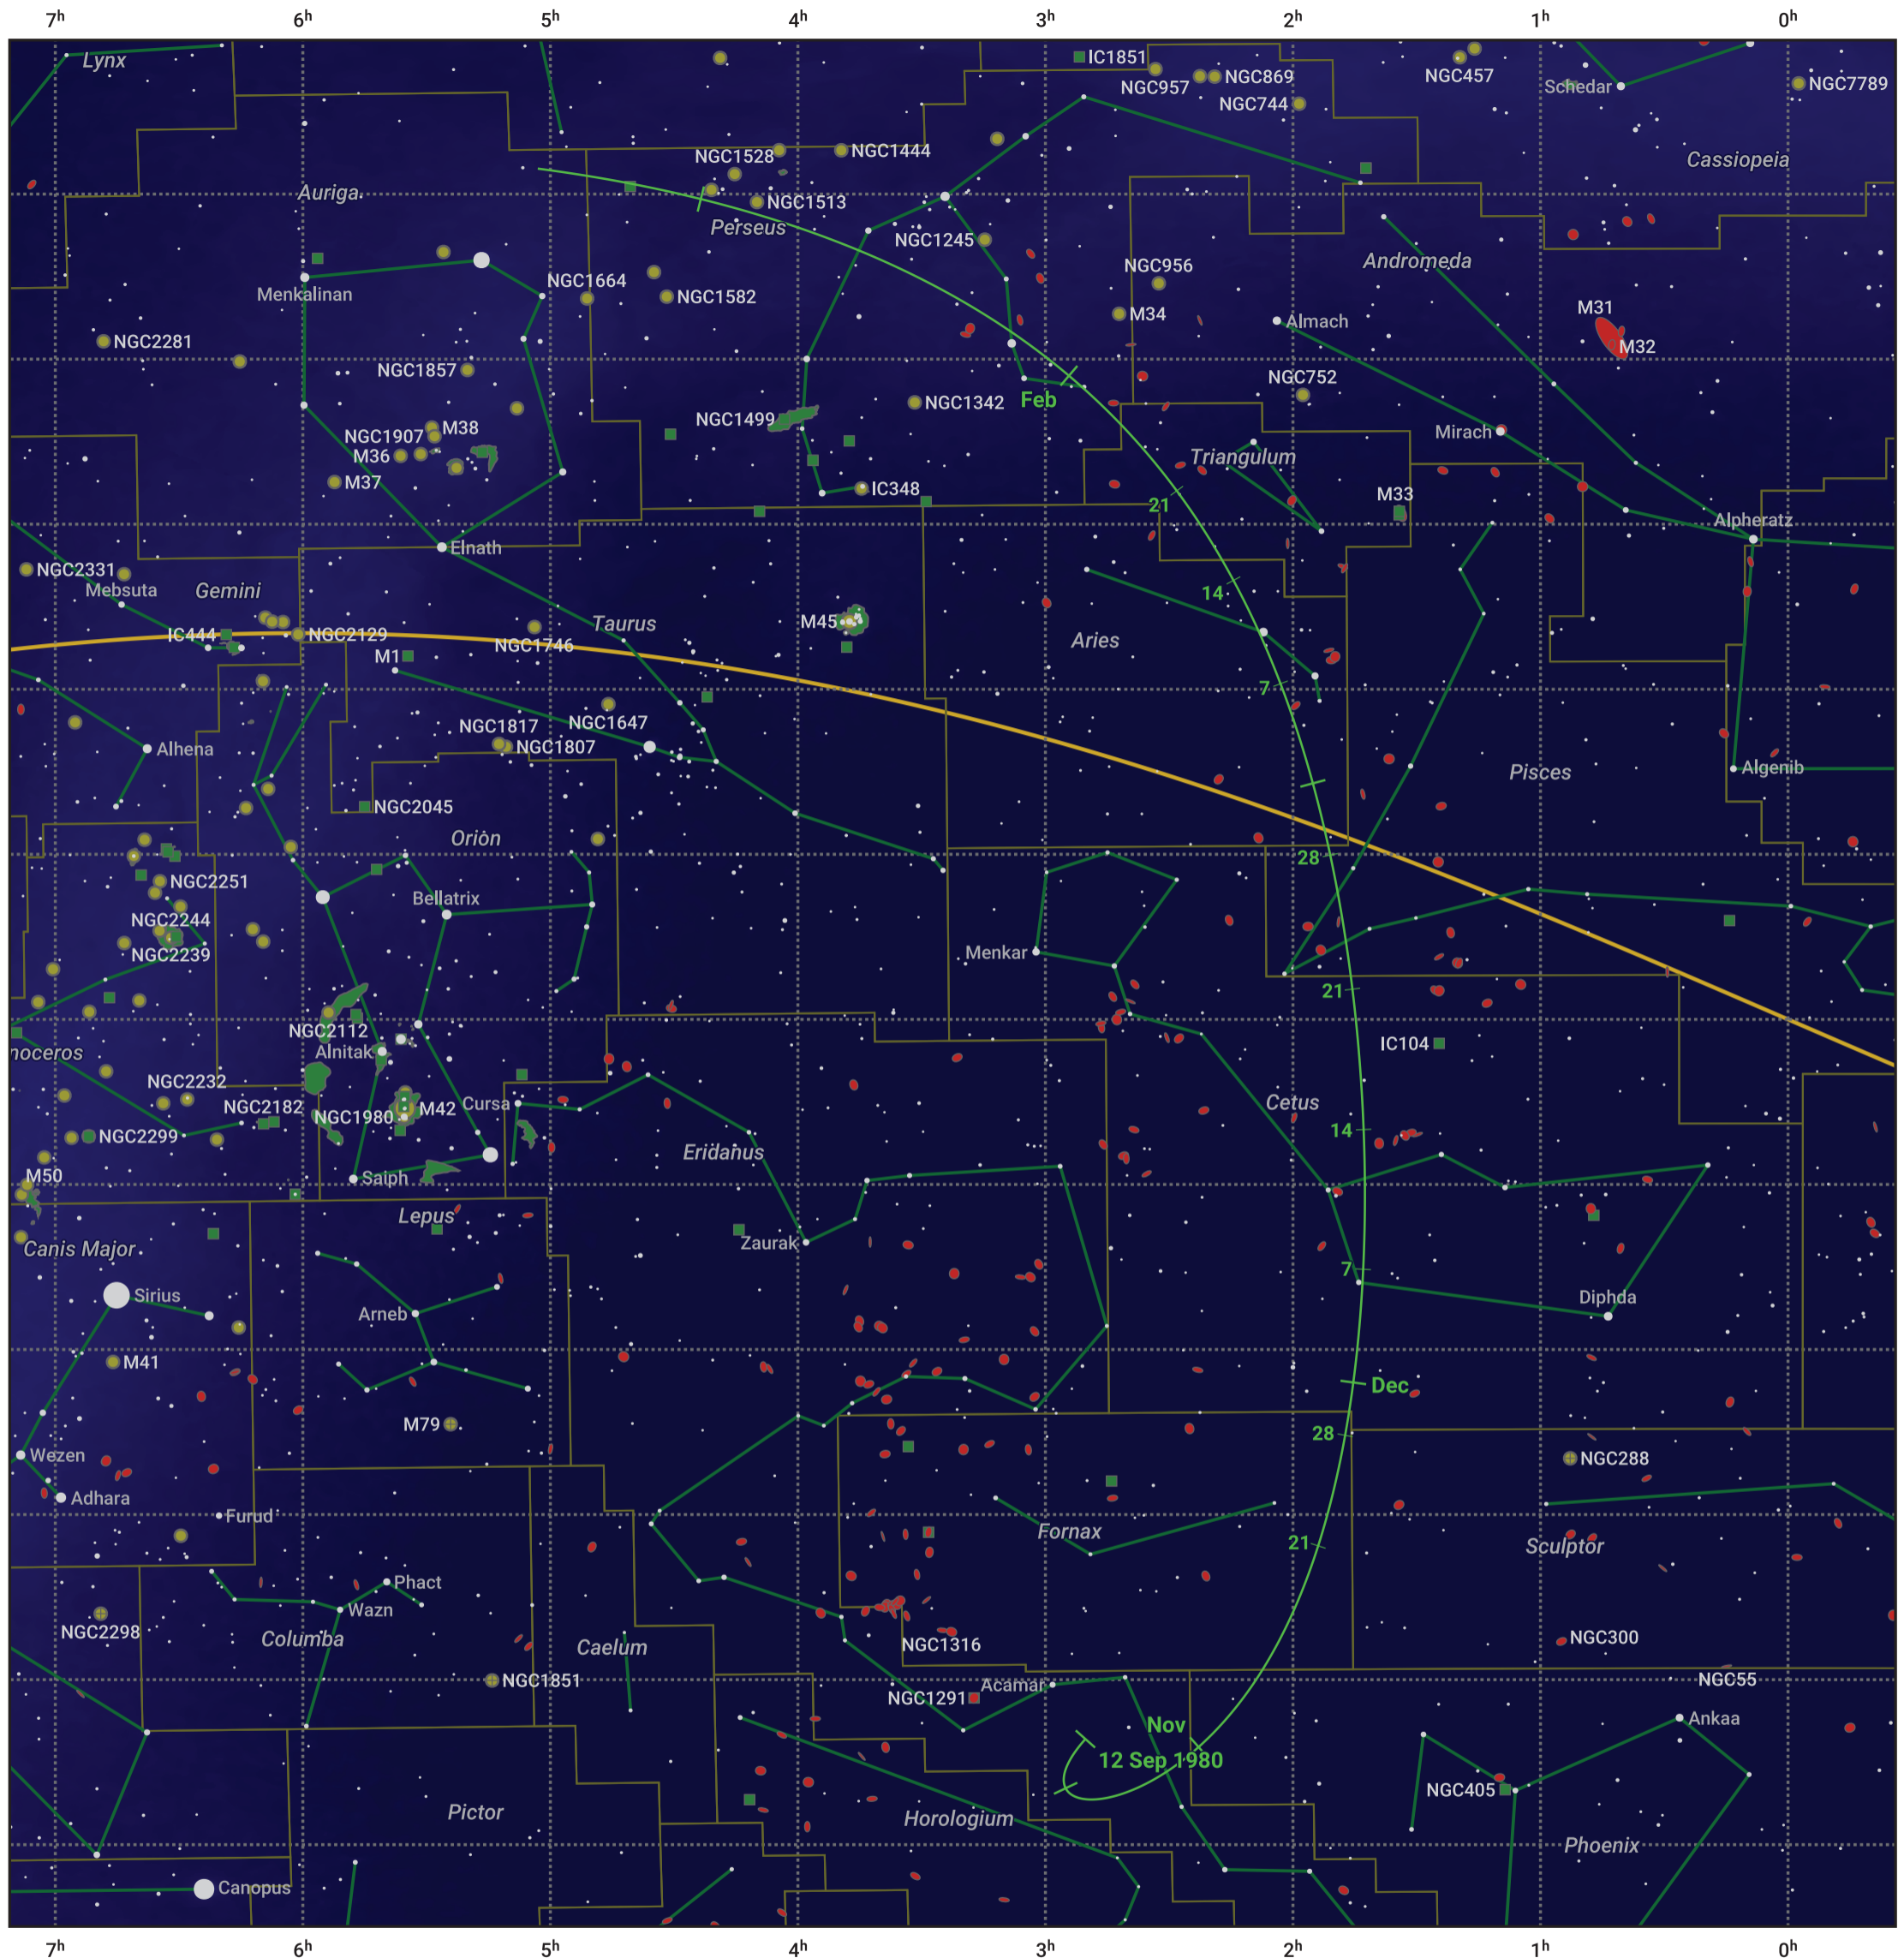

The path of 19P/Borrelly starting on 12 Sep 1980

© Dominic Ford 2011–2024. Date markers placed at midnight UTC. Downloaded from <https://in-the-sky.org>

Magnitude scale: 6.0 5.0 4.0 3.0 2.0 1.0 0.0 -1.0 -2.0

— Ecliptic Plane

Galaxy Bright nebula Open cluster Globular cluster

Date	Mag
1980 Oct 6	10.3
1980 Oct 30	9.3
1980 Nov 1	9.2
1980 Dec 3	8.3
1981 Jan 1	8.5
1981 Jan 22	9.3
1981 Feb 14	10.3
1981 Mar 1	11.0
1981 Mar 8	11.3