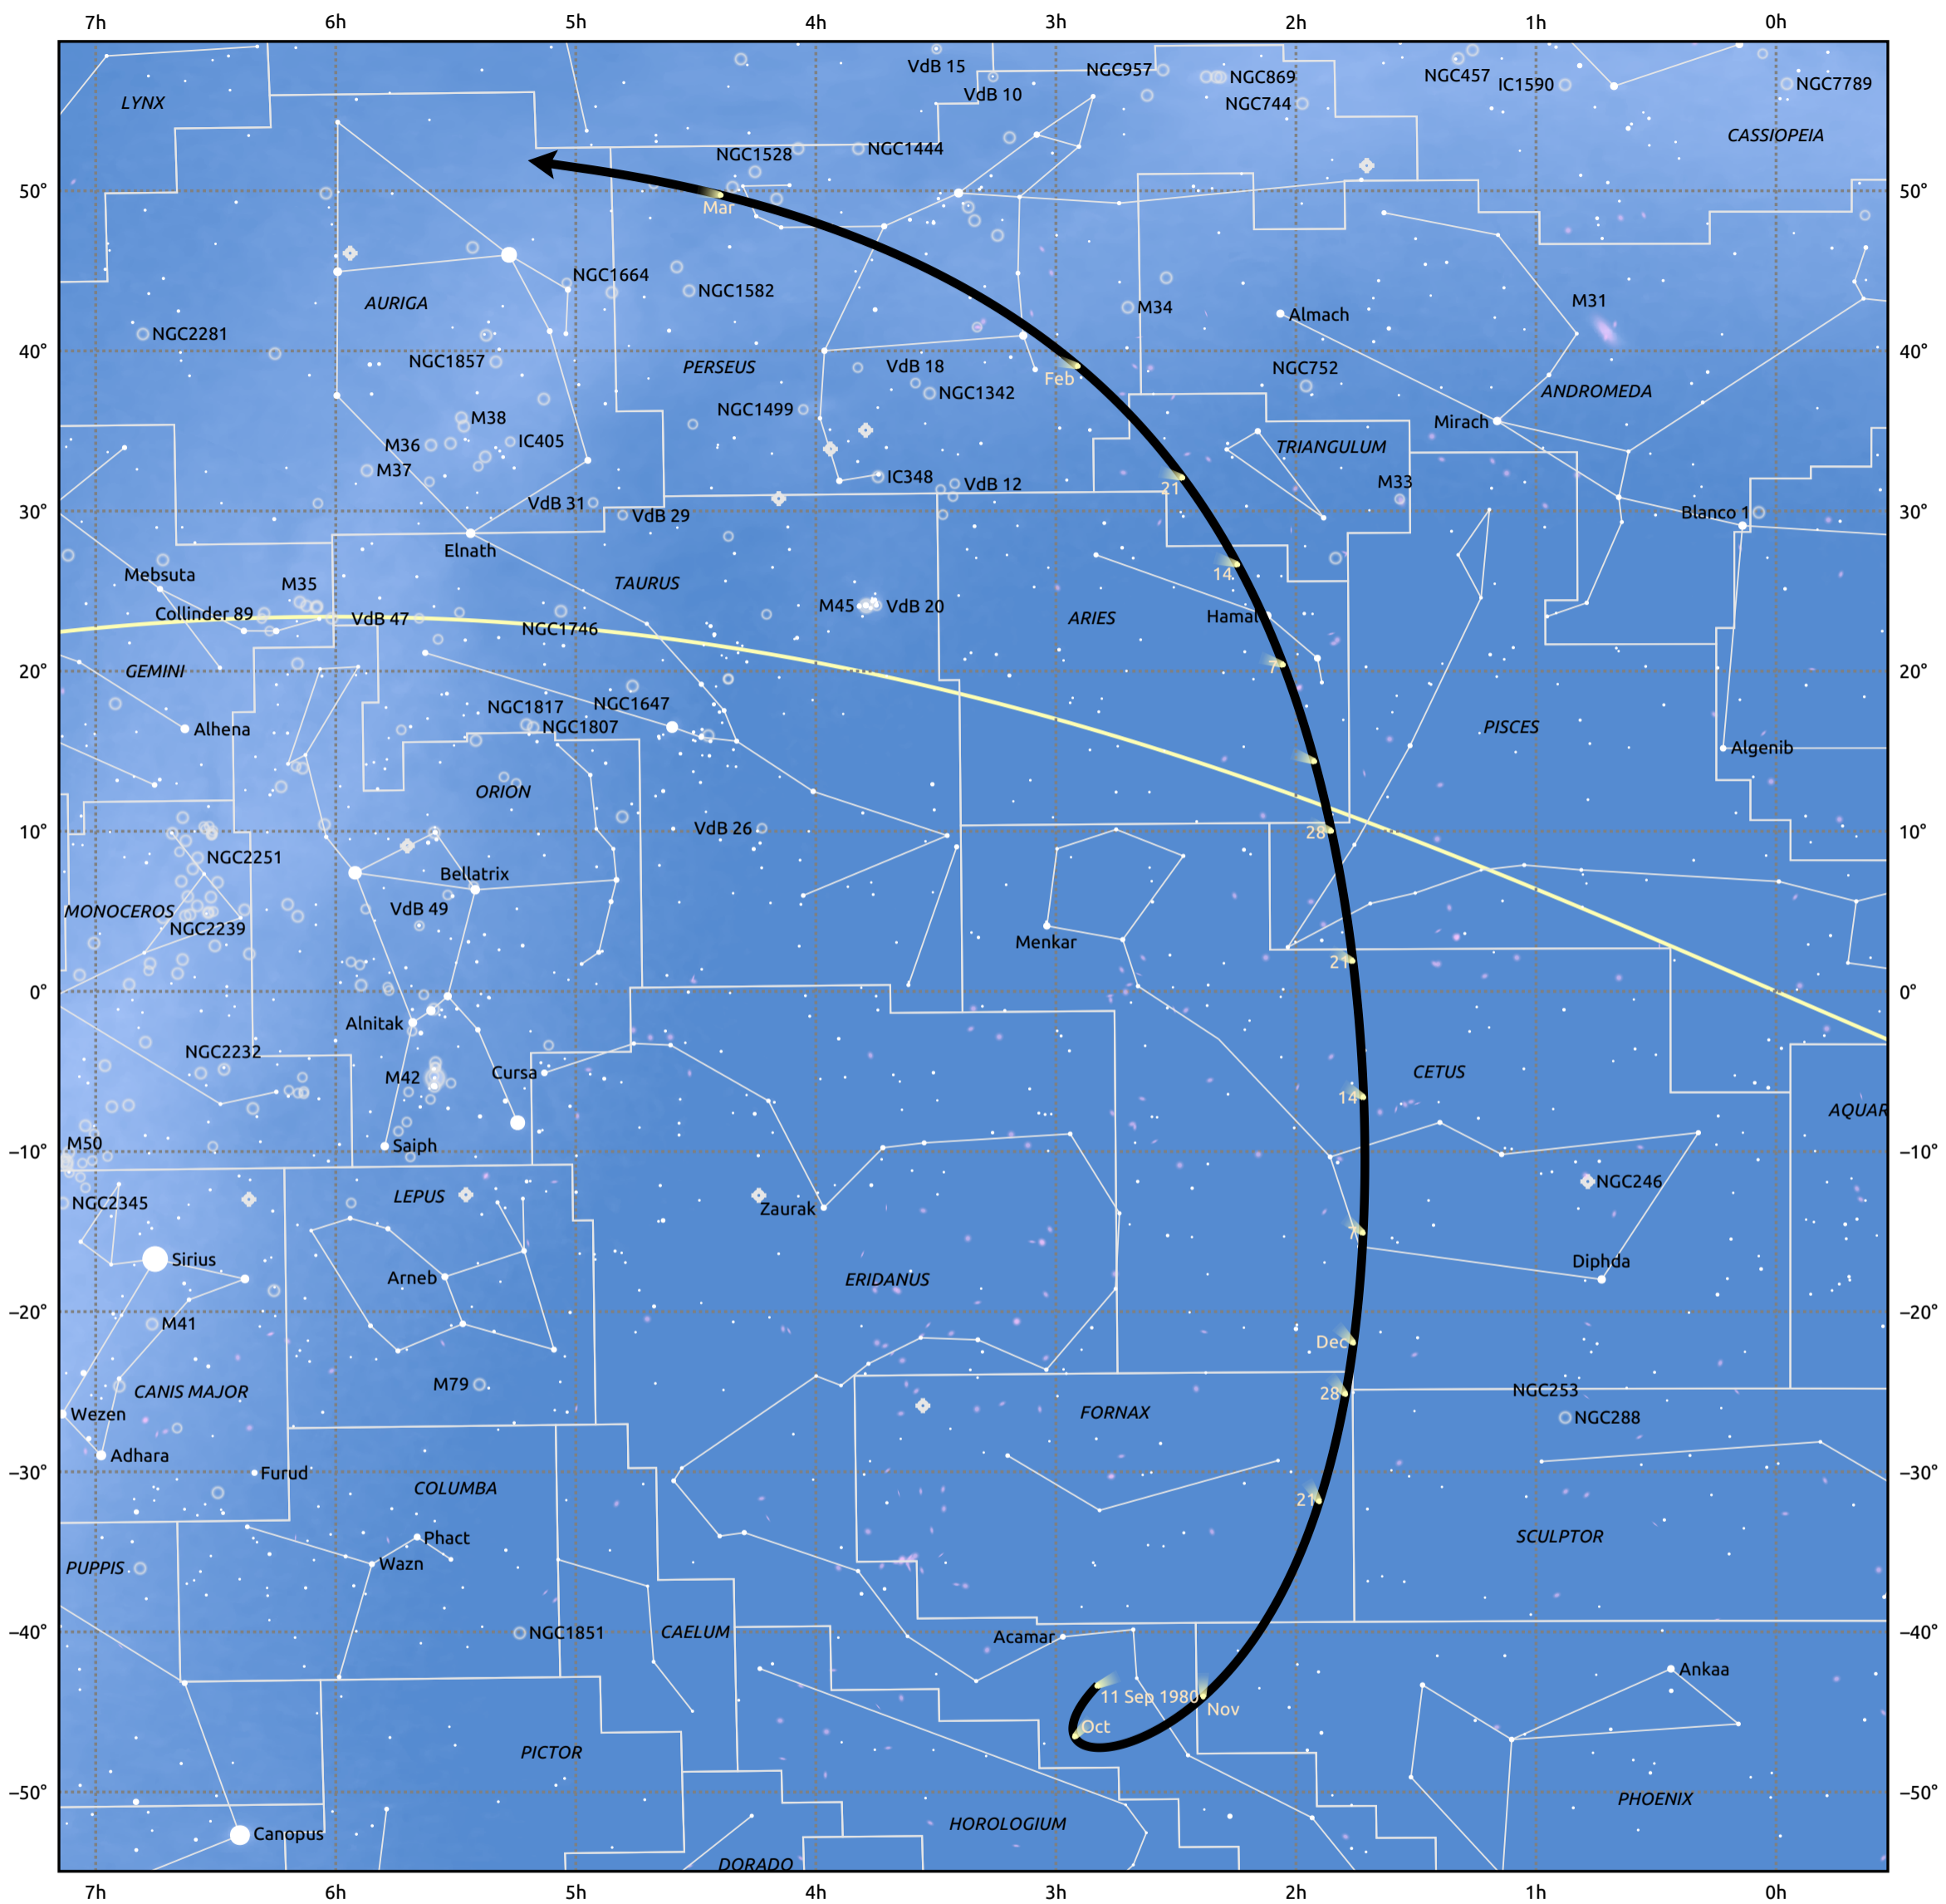

# The path of 19P/Borrelly starting on 11 Sep 1980

© Dominic Ford 2011–2025. Date markers placed at midnight UTC. Downloaded from <https://in-the-sky.org>

Magnitude scale: · 6.0 · 5.0 · 4.0 · 3.0 · 2.0 · 1.0 ● 0.0 ● -1.0 ● -2.0

— Ecliptic Plane

Galaxy Bright nebula Open cluster Globular cluster Planetary nebula

Date	Mag
1980 Oct 5	10.3
1980 Oct 29	9.3
1980 Nov 1	9.2
1980 Nov 30	8.3
1981 Jan 1	8.5
1981 Jan 23	9.3
1981 Feb 15	10.3
1981 Mar 1	11.0
1981 Mar 9	11.4