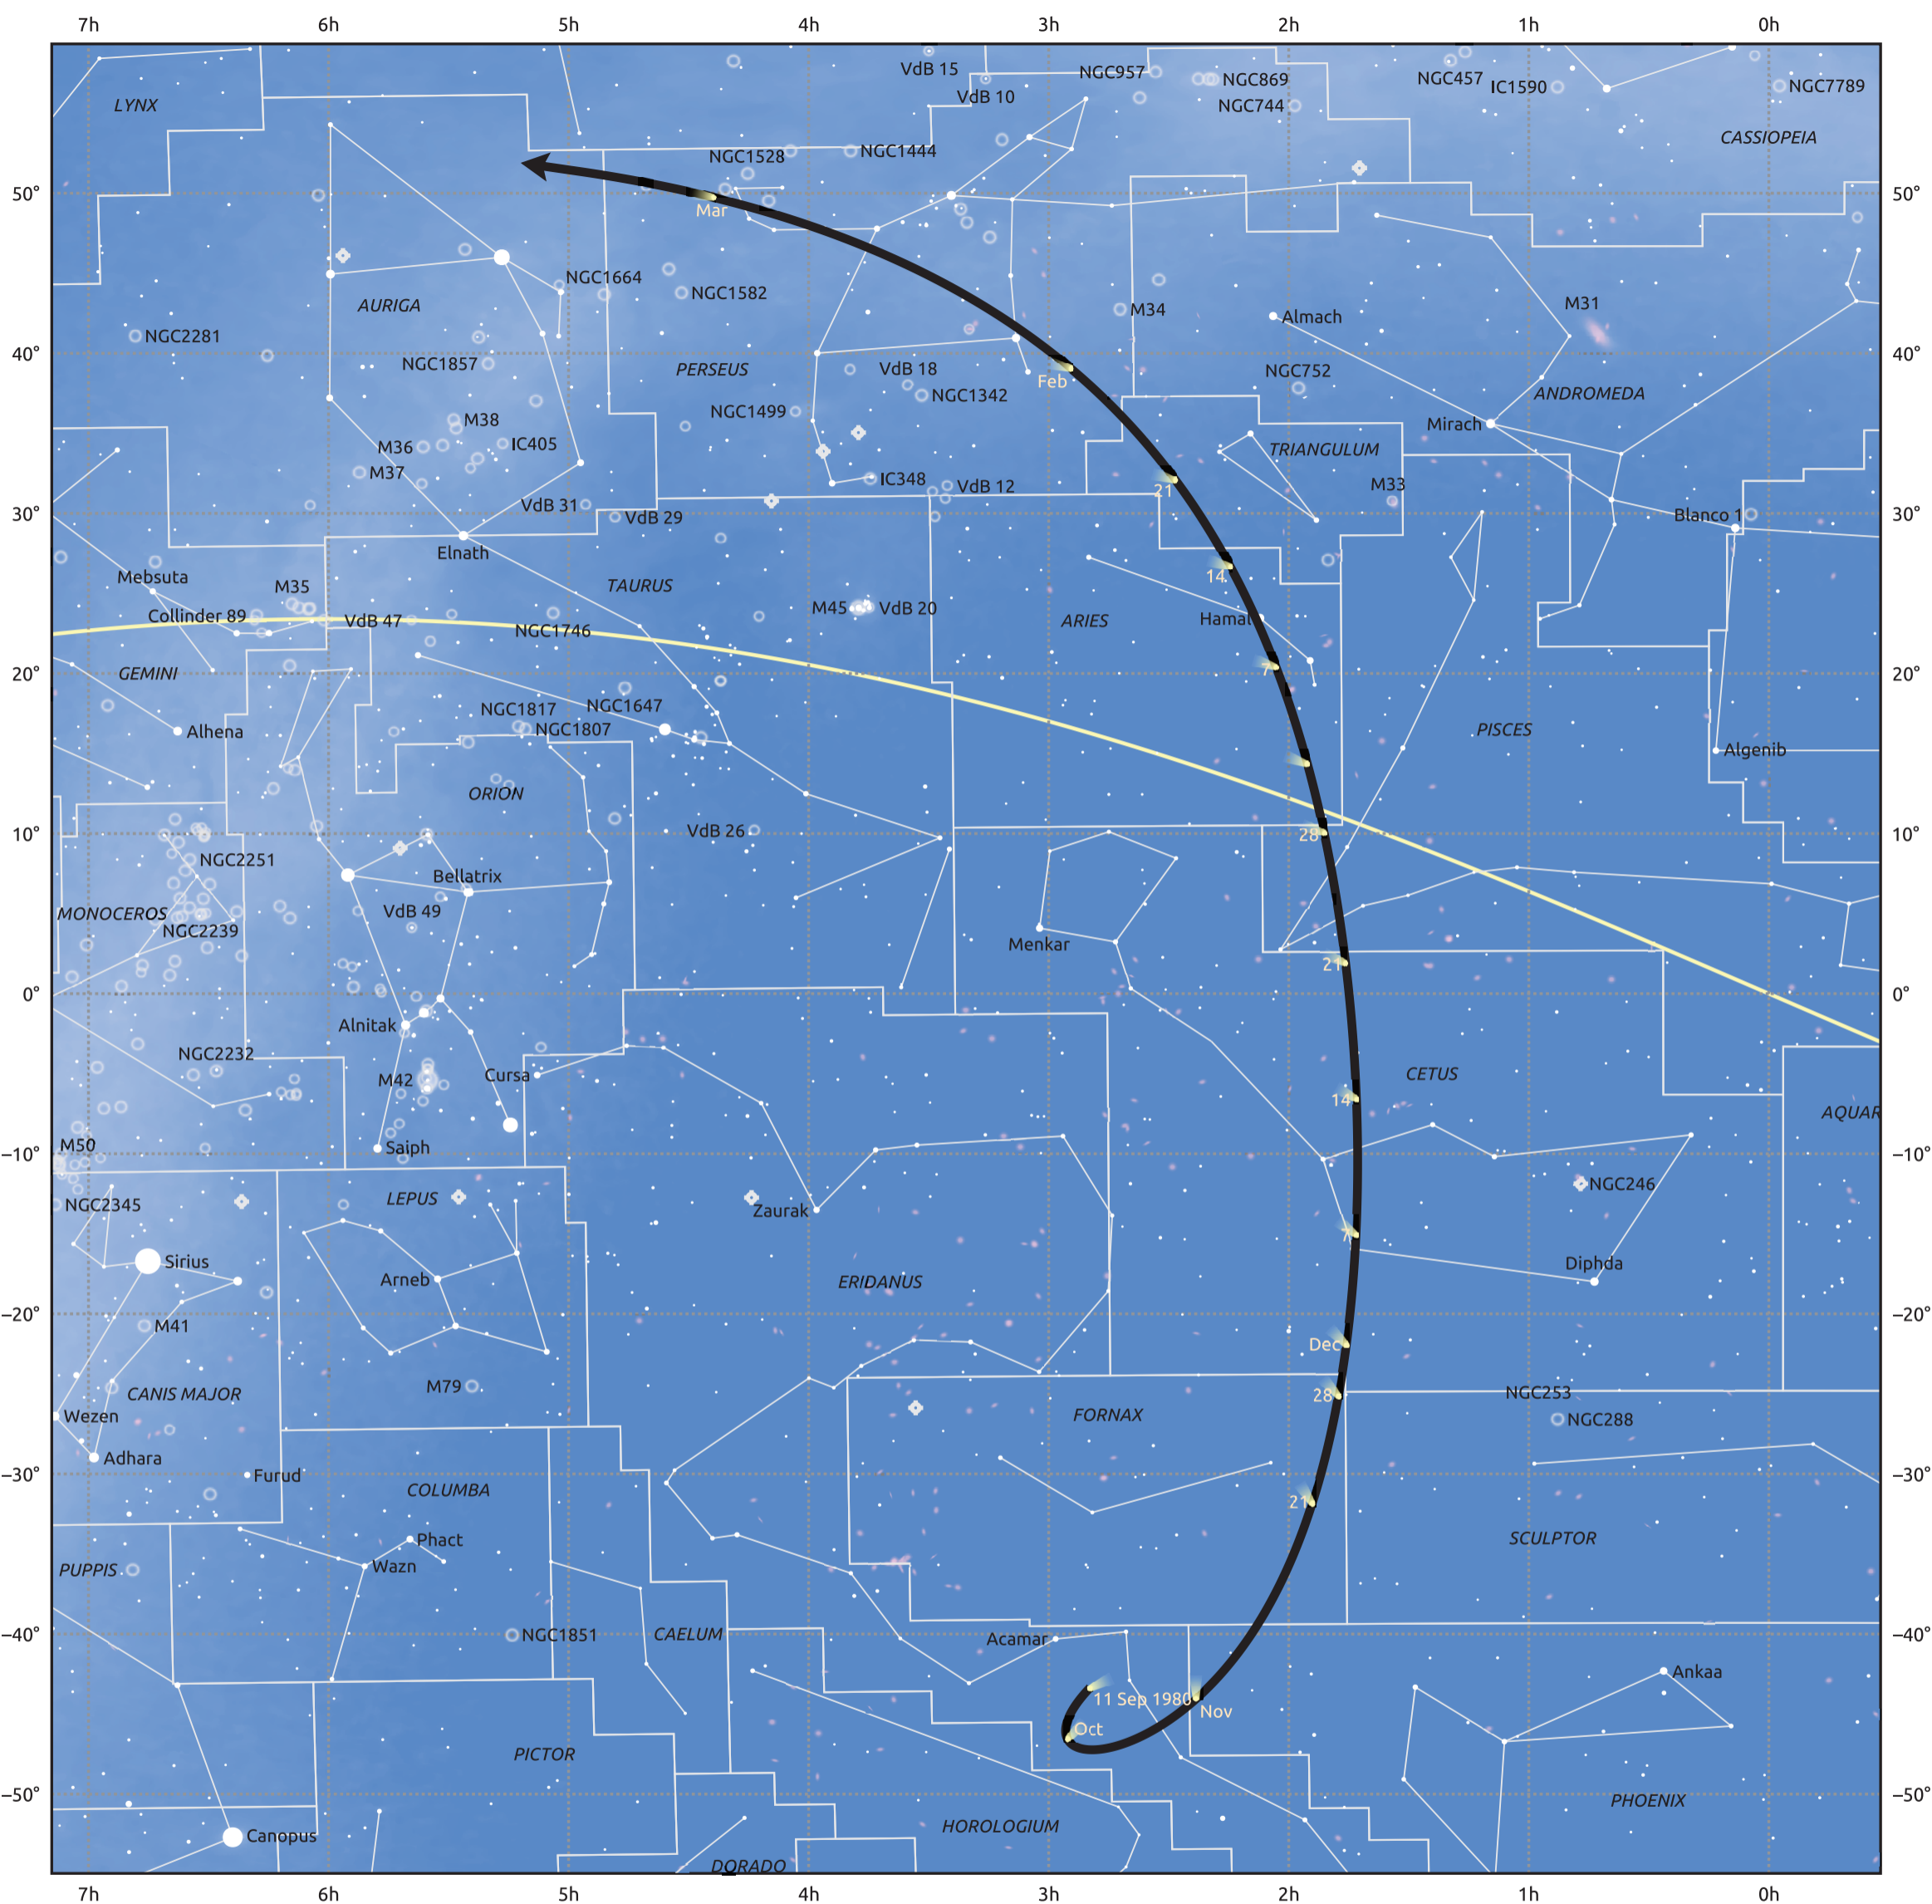

The path of 19P/Borrelly starting on 11 Sep 1980

© Dominic Ford 2011–2025. Date markers placed at midnight UTC. Downloaded from <https://in-the-sky.org>

Magnitude scale: ● -6.0 ● -5.0 ● -4.0 ● -3.0 ● -2.0 ● -1.0 ● 0.0 ● -1.0 ● -2.0

— Ecliptic Plane

Galaxy Bright nebula Open cluster Globular cluster Planetary nebula

Date	Mag
1980 Oct 5	10.3
1980 Oct 29	9.3
1980 Nov 1	9.2
1980 Nov 30	8.3
1981 Jan 1	8.5
1981 Jan 23	9.3
1981 Feb 15	10.3
1981 Mar 1	11.0
1981 Mar 9	11.4