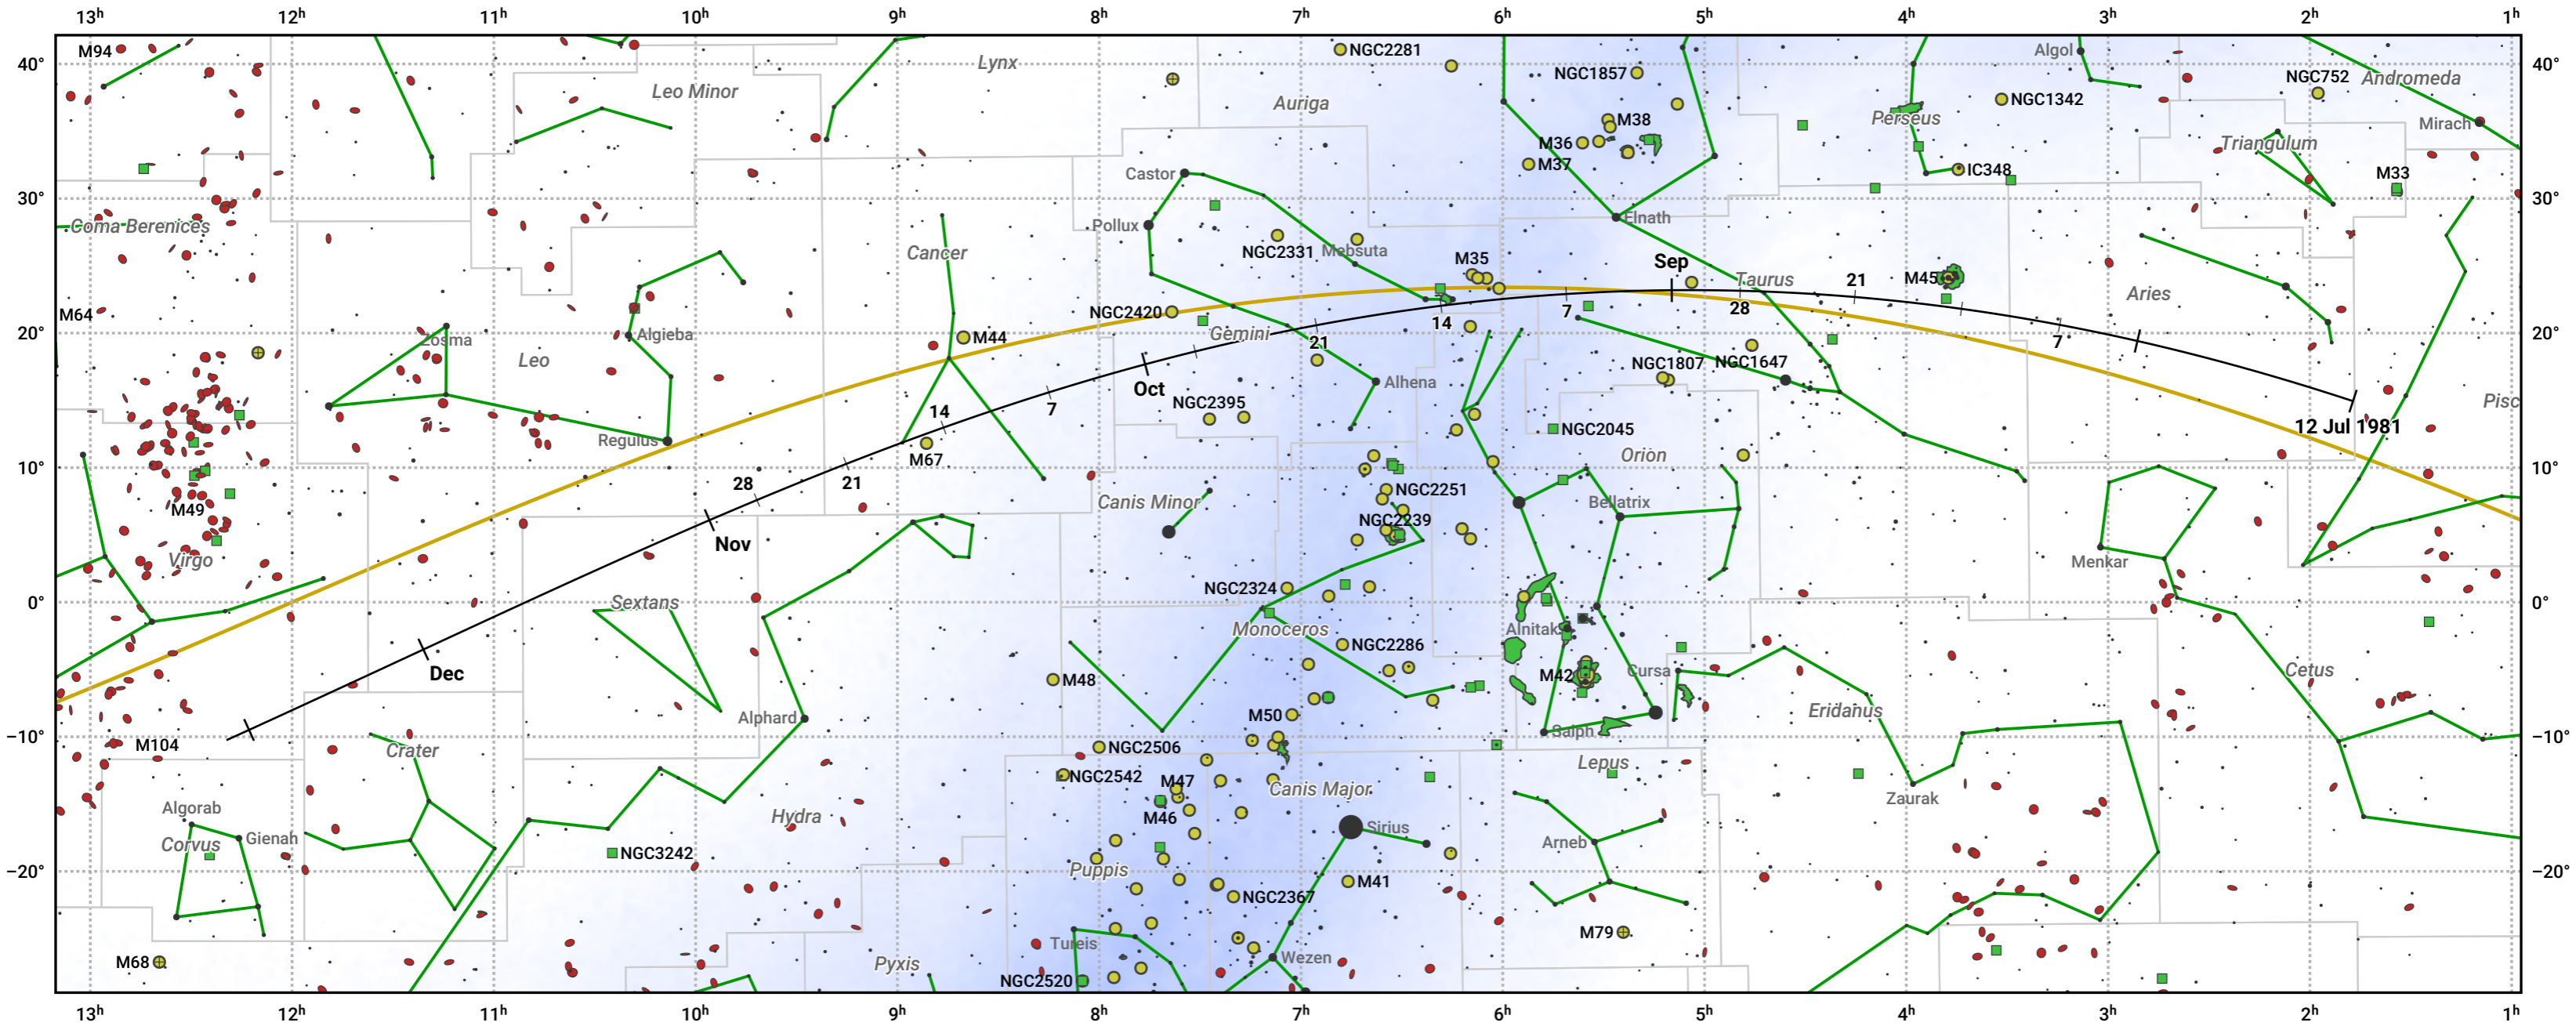

The path of 104P/Kowal starting on 12 Jul 1981

© Dominic Ford 2011–2024. Date markers placed at midnight UTC. Downloaded from <https://in-the-sky.org>

Magnitude scale: 6.0 5.0 4.0 3.0 2.0 1.0 0.0 -1.0 -2.0

— Ecliptic Plane

- Galaxy
- Bright nebula
- Open cluster
- ⊕ Globular cluster

Date	Mag
1981 Aug 4	11.6
1981 Aug 27	10.6
1981 Sep 1	10.4
1981 Nov 1	9.7
1982 Jan 1	11.2