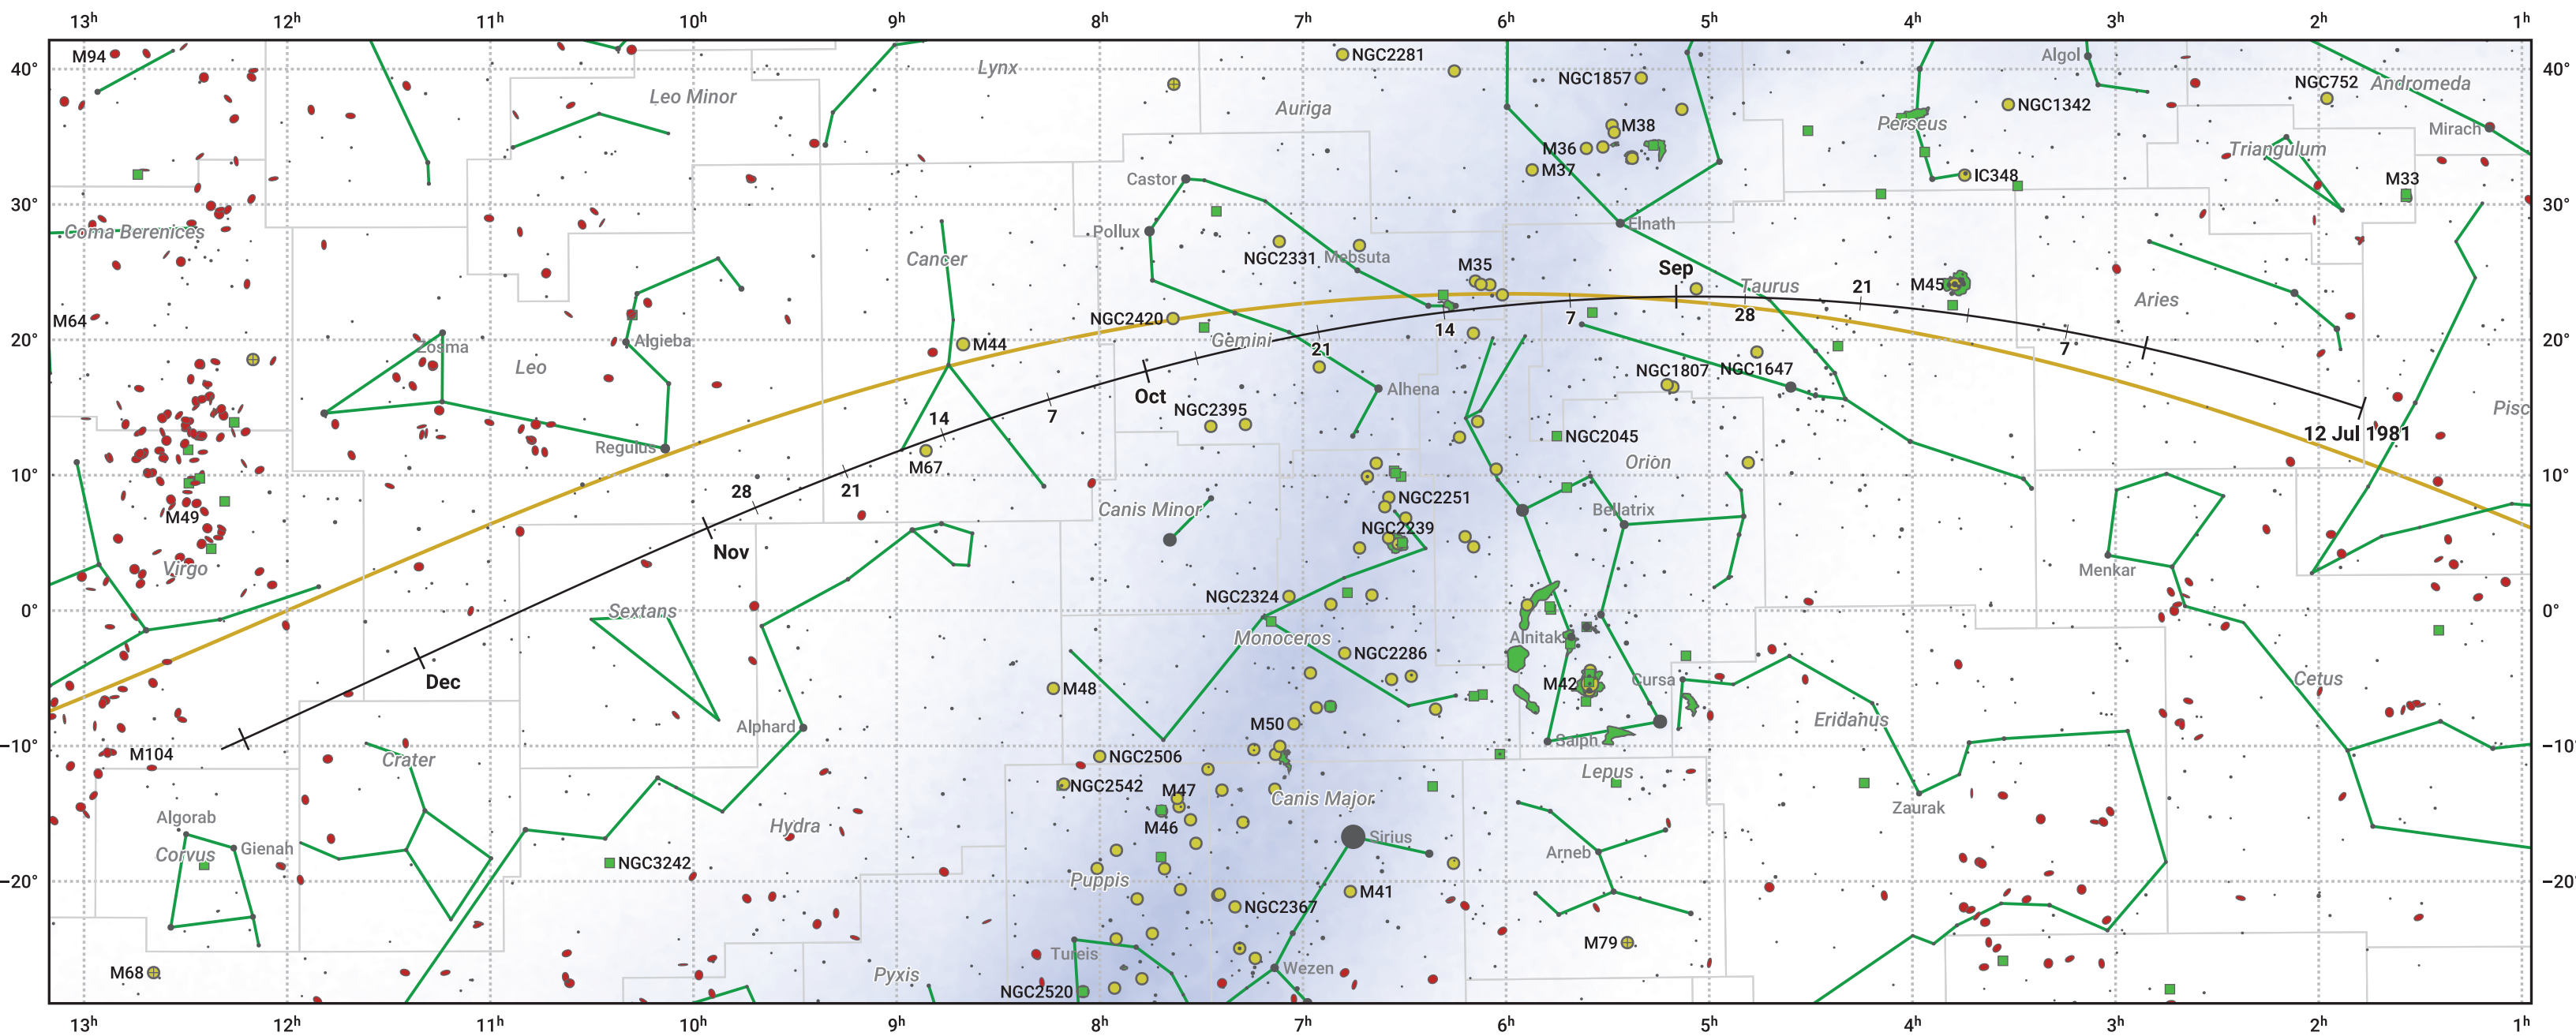

The path of 104P/Kowal starting on 12 Jul 1981

© Dominic Ford 2011–2024. Date markers placed at midnight UTC. Downloaded from <https://in-the-sky.org>

Magnitude scale: 6.0 5.0 4.0 3.0 2.0 1.0 0.0 -1.0 -2.0

— Ecliptic Plane

- Galaxy
- Bright nebula
- Open cluster
- ⊕ Globular cluster

Date	Mag
1981 Aug 4	11.6
1981 Aug 27	10.6
1981 Sep 1	10.4
1981 Nov 1	9.7
1982 Jan 1	11.2