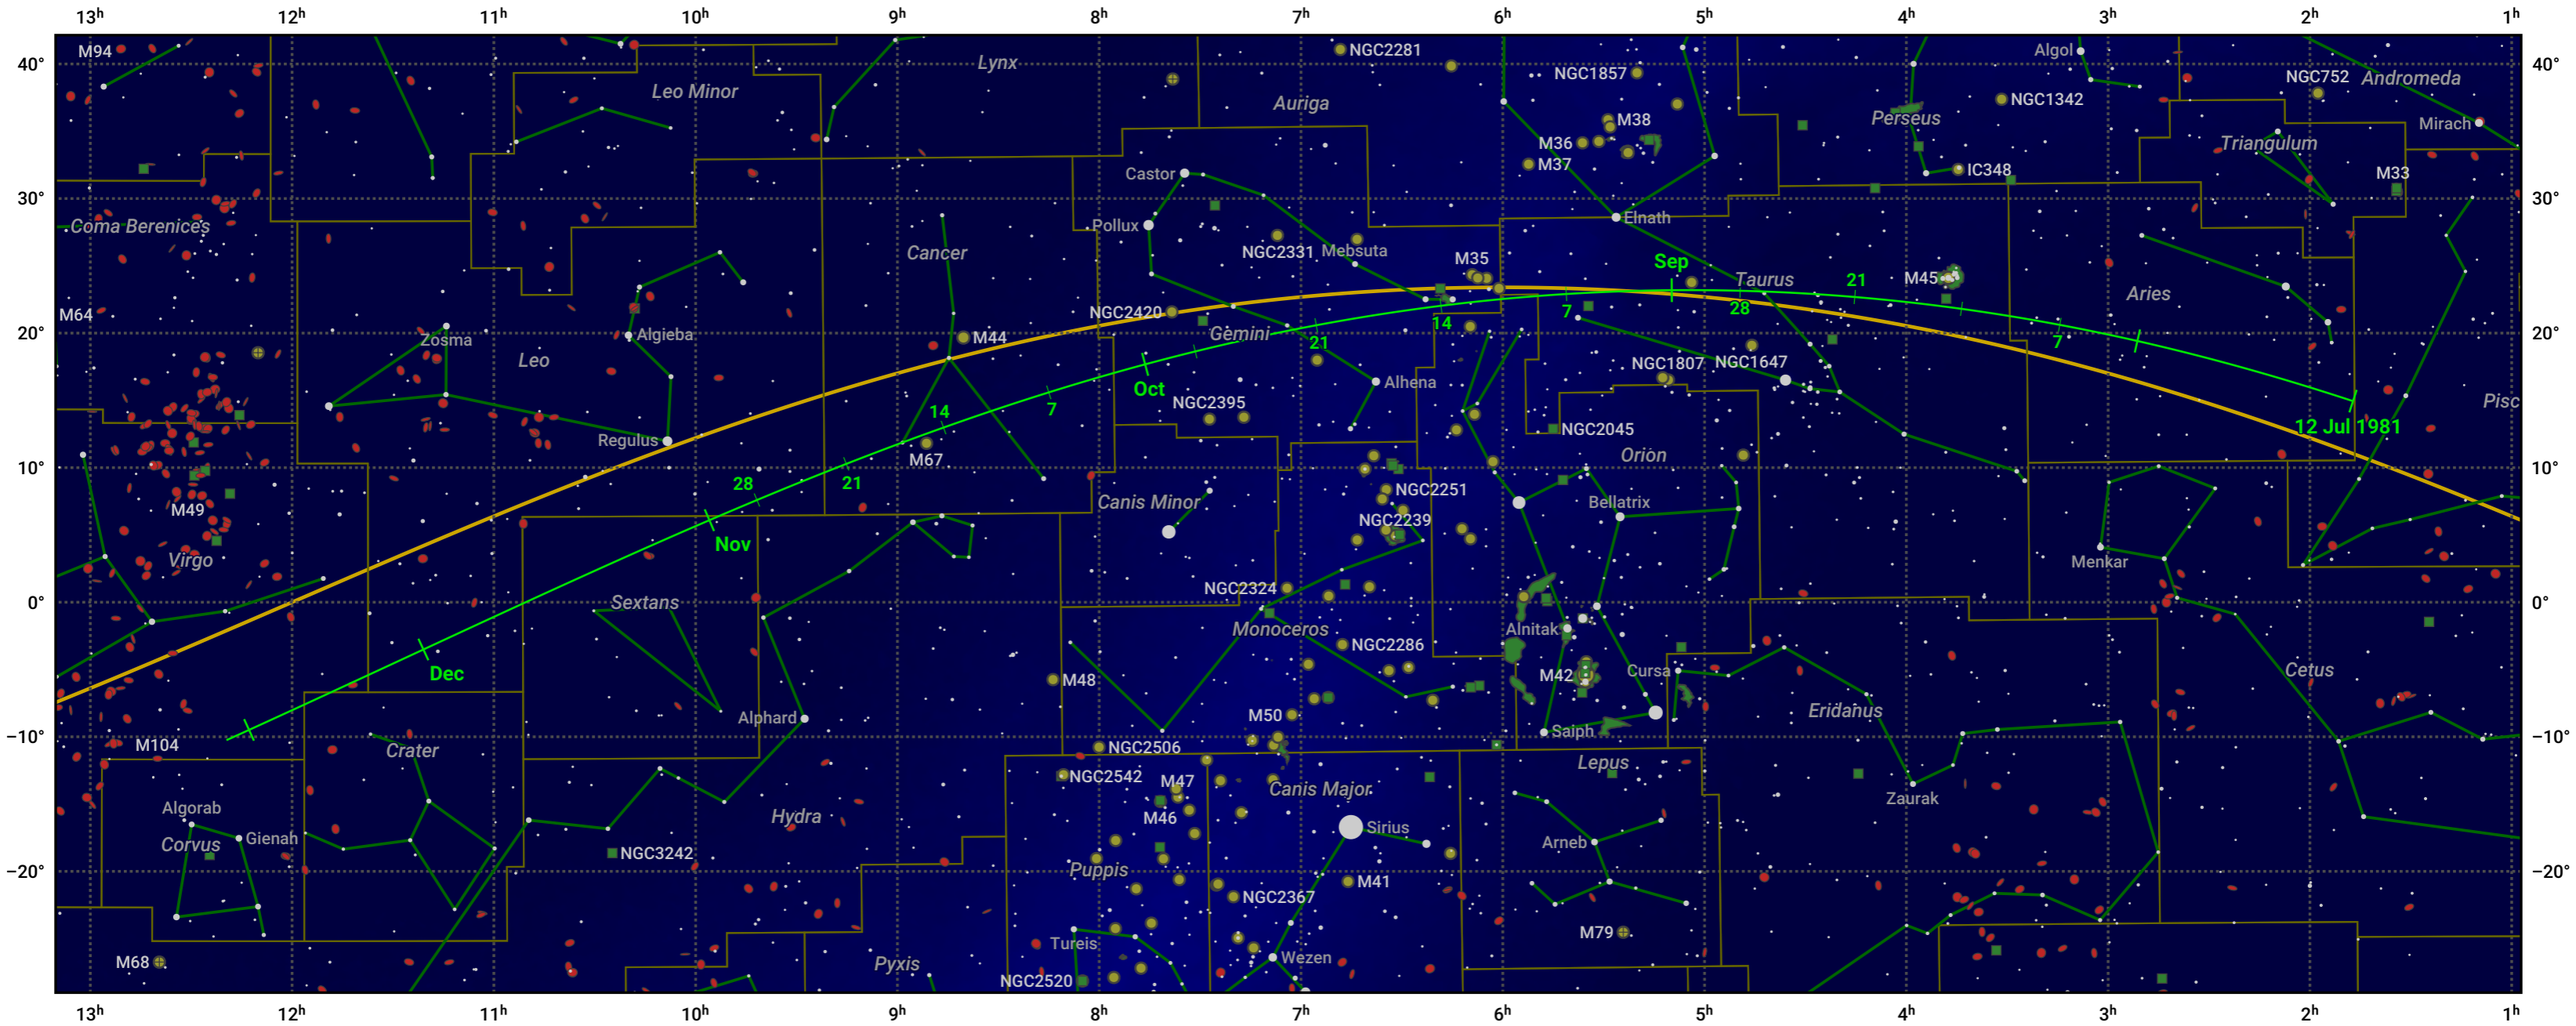

The path of 104P/Kowal starting on 12 Jul 1981

© Dominic Ford 2011–2024. Date markers placed at midnight UTC. Downloaded from <https://in-the-sky.org>

Magnitude scale: -6.0 -5.0 -4.0 -3.0 -2.0 -1.0 -2.0

Ecliptic Plane

Galaxy Bright nebula Open cluster Globular cluster

| Date | Mag |
|-------------|------|
| 1981 Aug 4 | 11.6 |
| 1981 Aug 27 | 10.6 |
| 1981 Sep 1 | 10.4 |
| 1981 Nov 1 | 9.7 |
| 1982 Jan 1 | 11.2 |