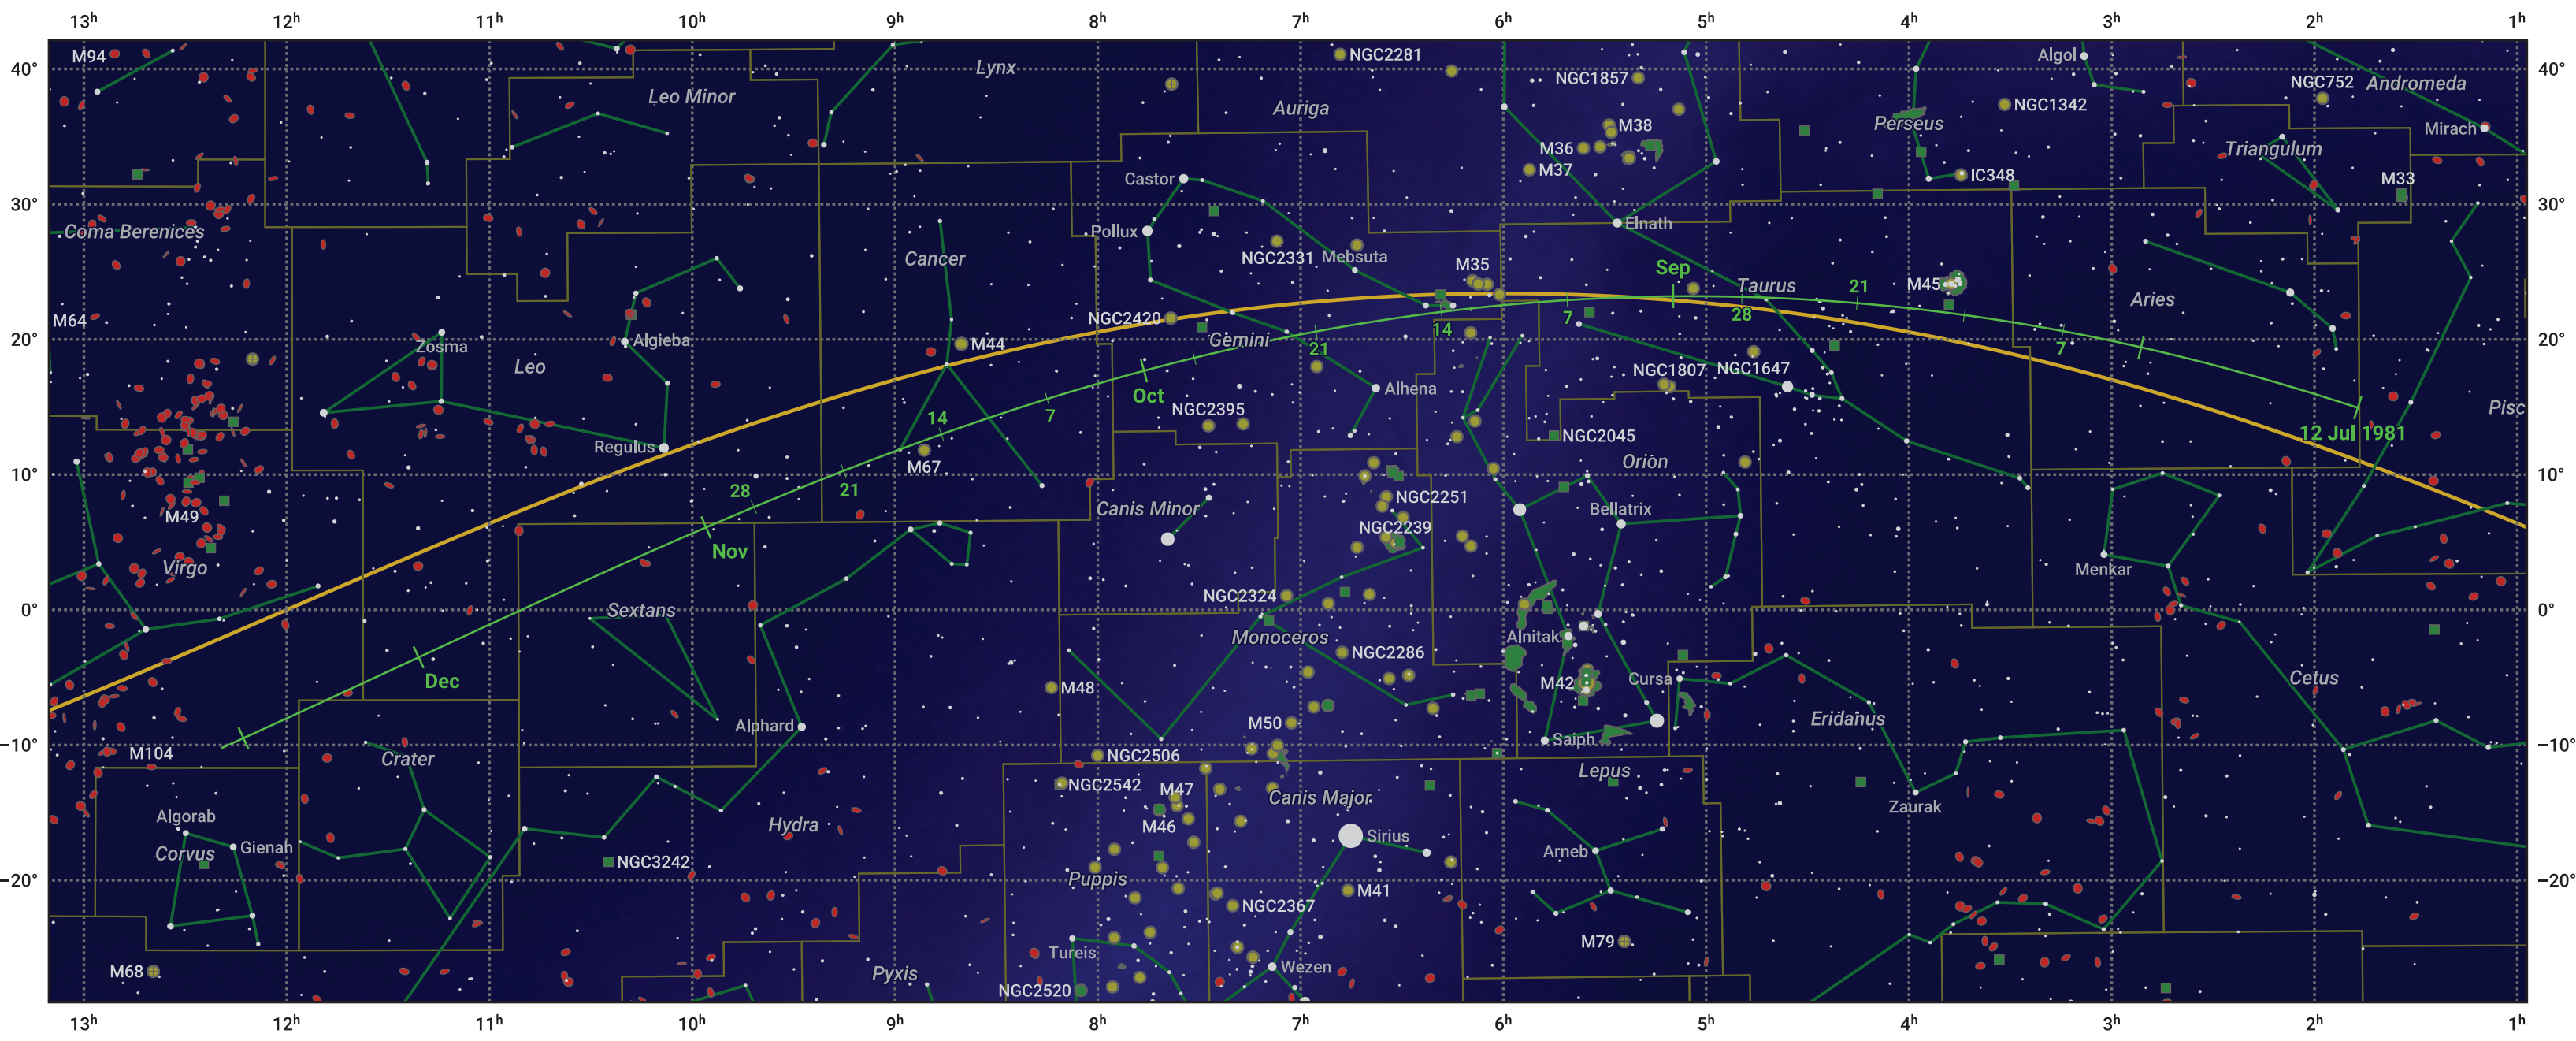

The path of 104P/Kowal starting on 12 Jul 1981

© Dominic Ford 2011–2024. Date markers placed at midnight UTC. Downloaded from <https://in-the-sky.org>

Magnitude scale: 6.0 5.0 4.0 3.0 2.0 1.0 0.0 -1.0 -2.0

Ecliptic Plane

- Galaxy
- Bright nebula
- Open cluster
- Globular cluster

Date	Mag
1981 Aug 4	11.6
1981 Aug 27	10.6
1981 Sep 1	10.4
1981 Nov 1	9.7
1982 Jan 1	11.2