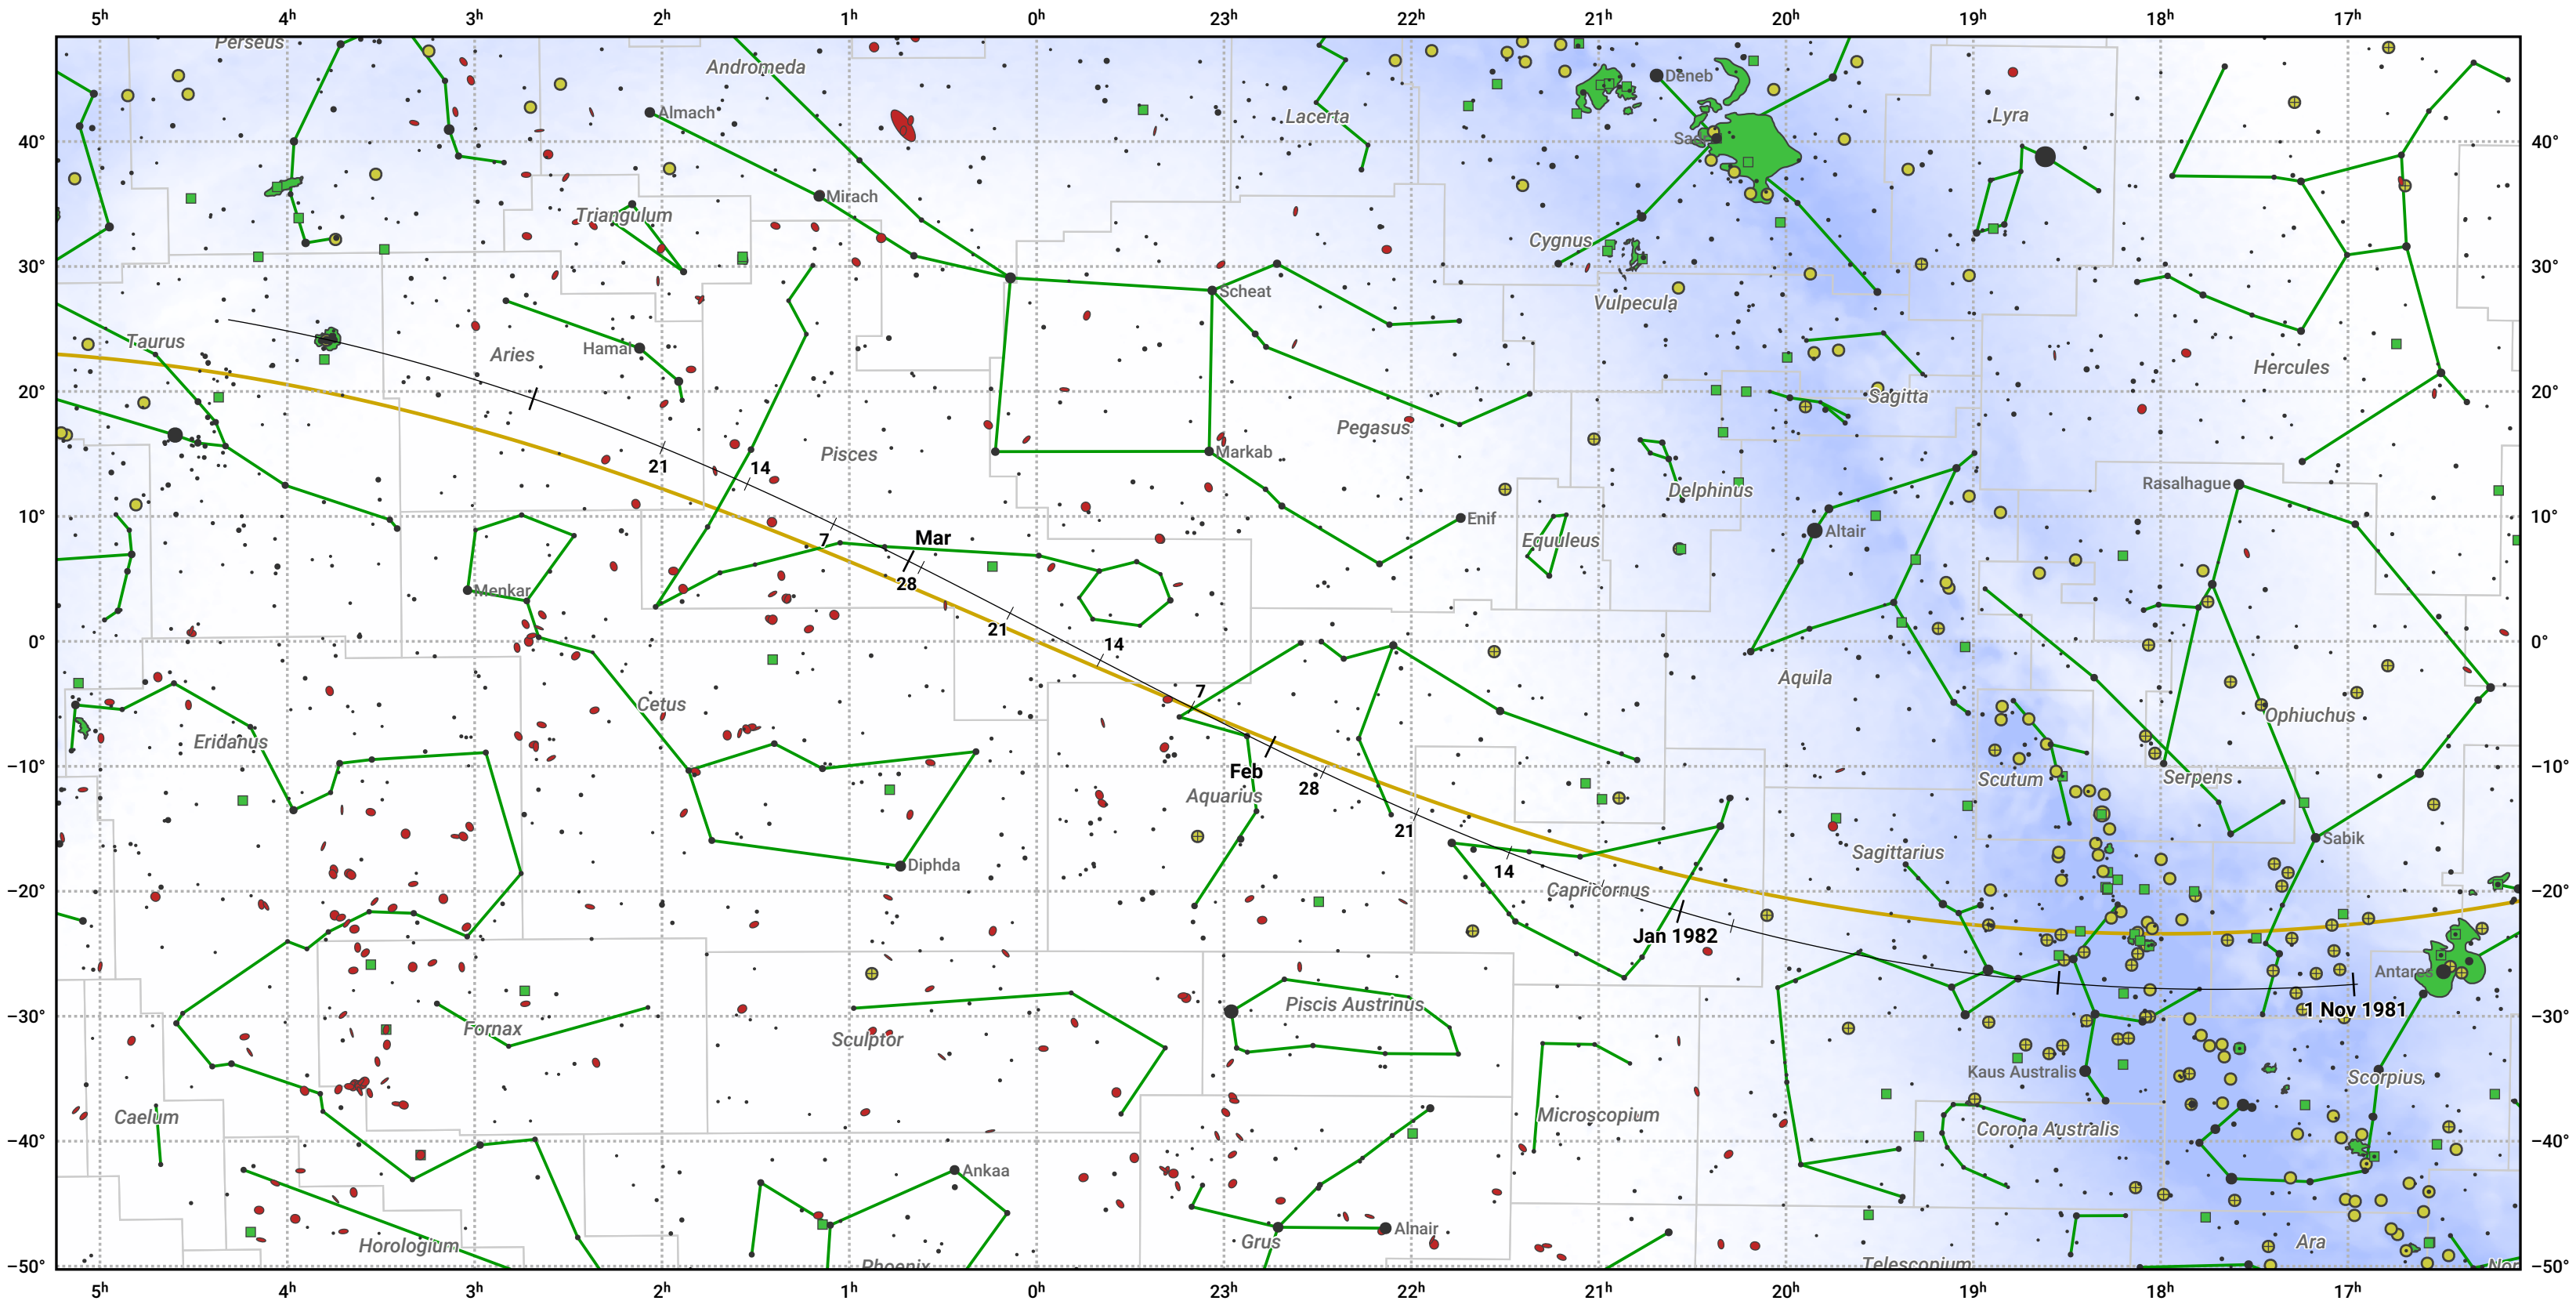

# The path of 15P/Finlay starting on 31 Oct 1981

© Dominic Ford 2011–2024. Date markers placed at midnight UTC. Downloaded from <https://in-the-sky.org>

Magnitude scale: ● 6.0 ● 5.0 ● 4.0 ● 3.0 ● 2.0 ● 1.0 ● 0.0

— Ecliptic Plane

● Galaxy    ■ Bright nebula    ● Open cluster    ⊕ Globular cluster

Date	Mag
1981 Nov 1	12.6
1981 Nov 24	11.6
1981 Dec 16	10.5
1982 Jan 1	9.9
1982 Jan 12	9.5
1982 Mar 1	10.0
1982 Mar 15	10.6
1982 Apr 4	11.6
1982 Apr 24	12.6