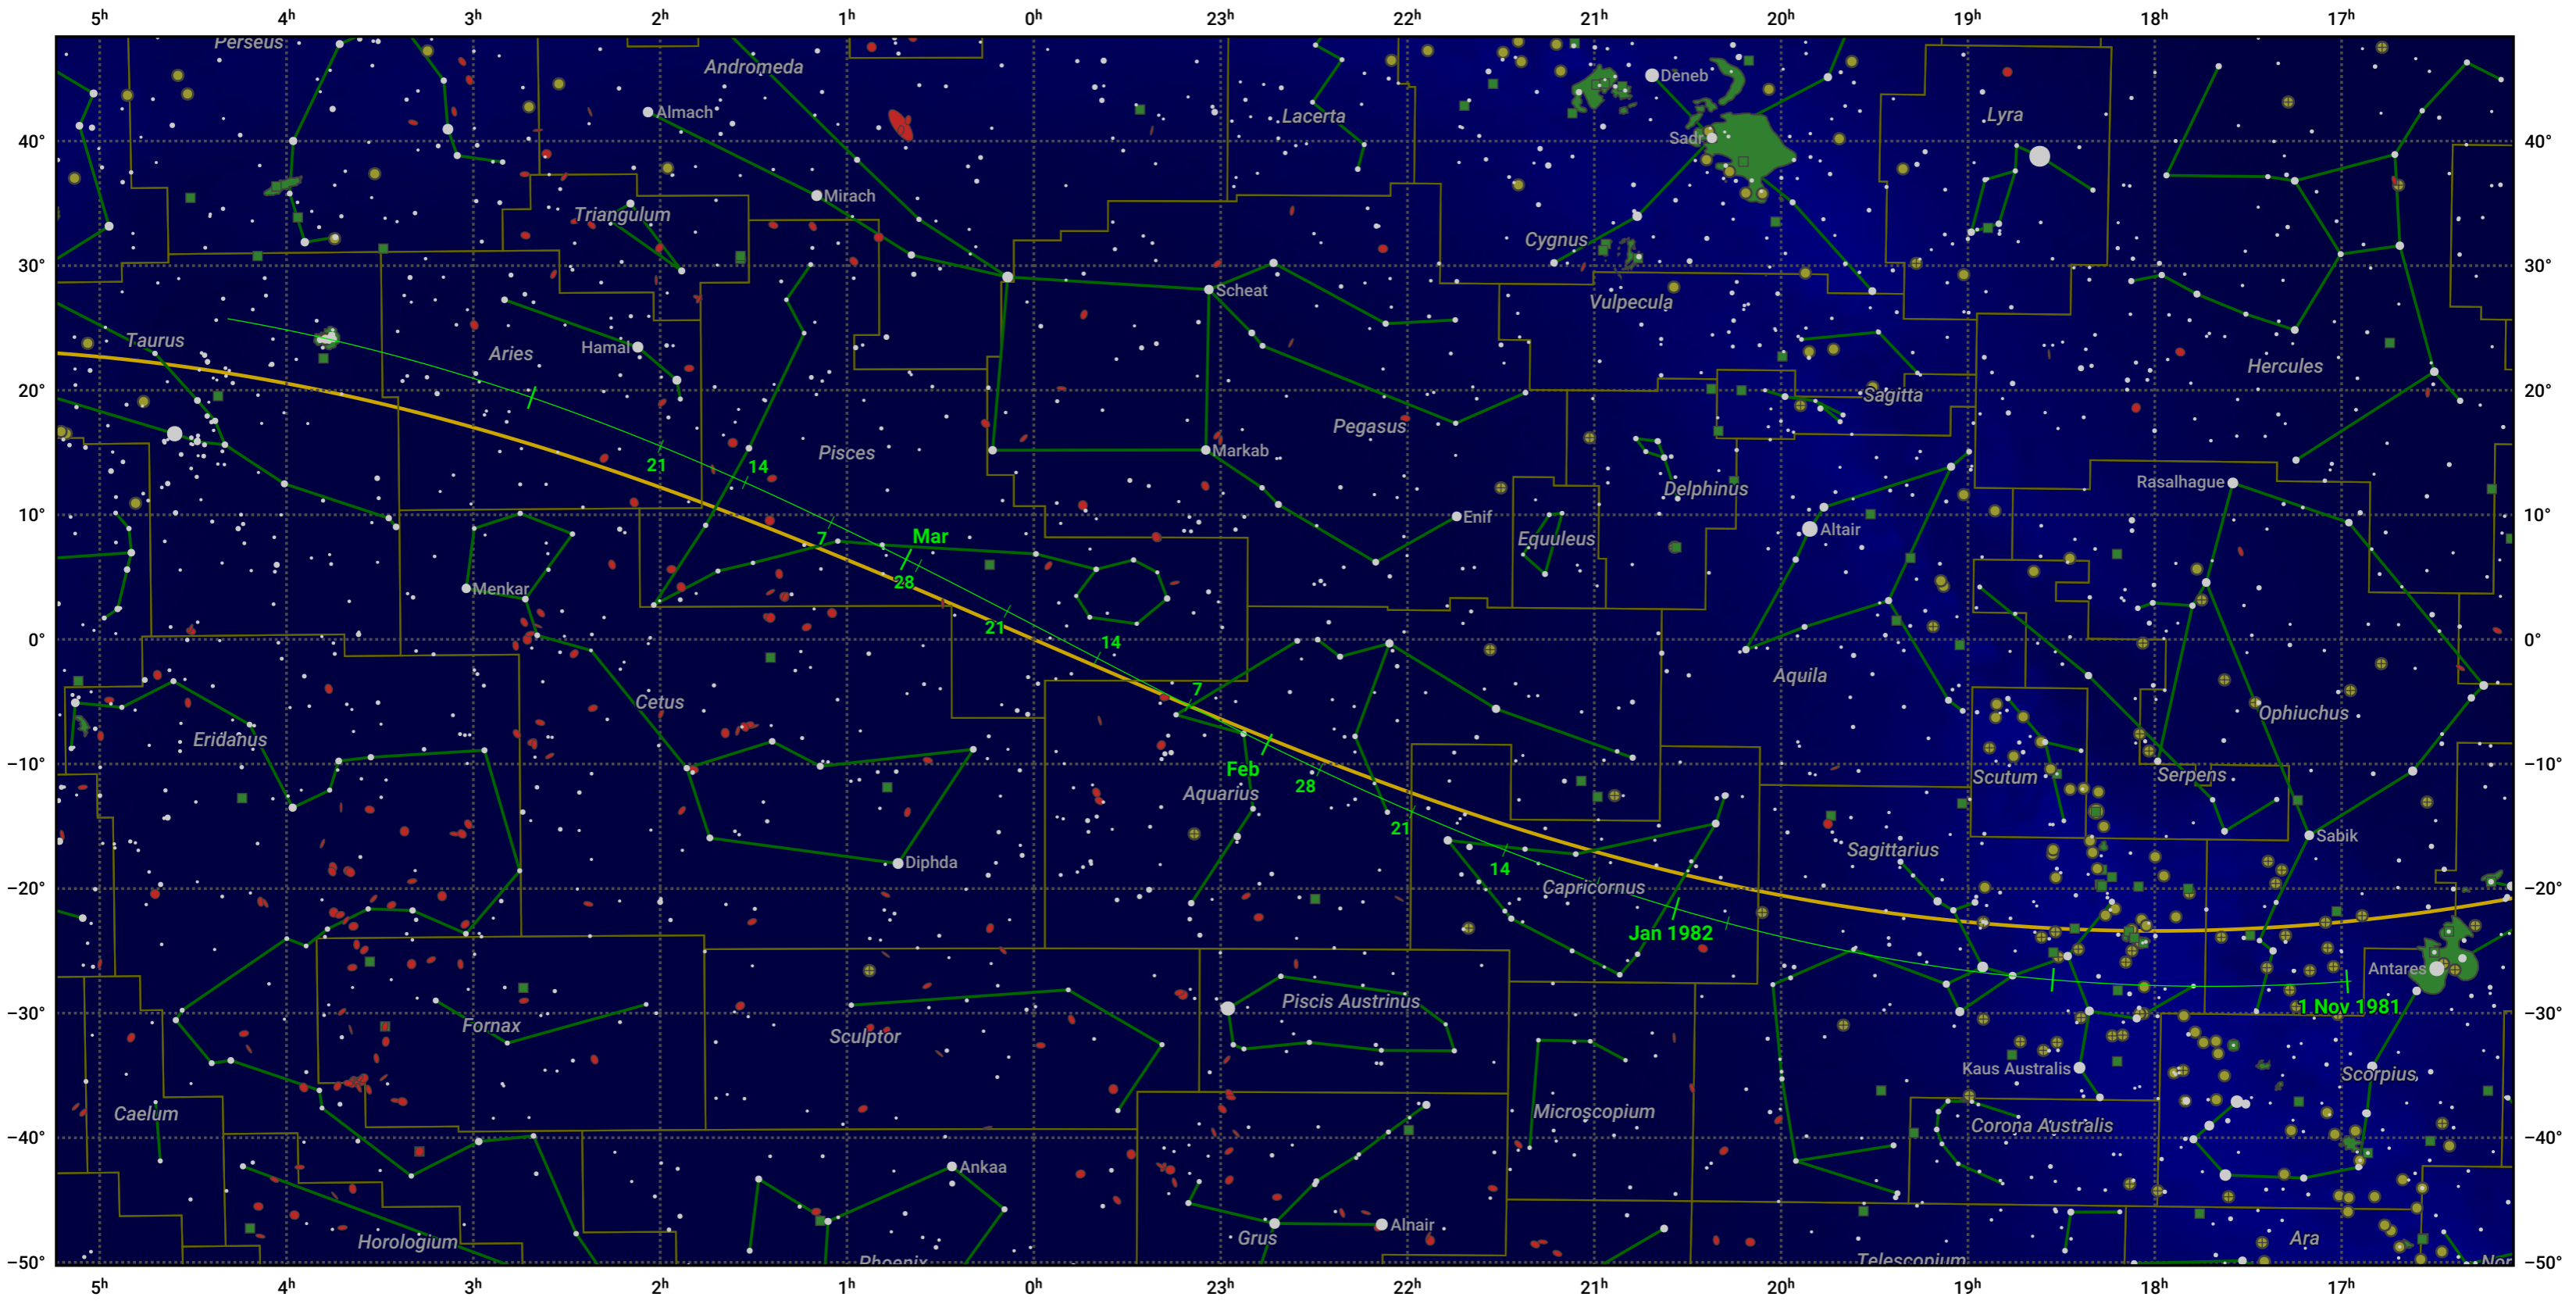

The path of 15P/Finlay starting on 31 Oct 1981

© Dominic Ford 2011–2024. Date markers placed at midnight UTC. Downloaded from <https://in-the-sky.org>

Magnitude scale: 6.0 5.0 4.0 3.0 2.0 1.0 0.0

— Ecliptic Plane

Galaxy
 Bright nebula
 Open cluster
 Globular cluster

Date	Mag
1981 Nov 1	12.6
1981 Nov 24	11.6
1981 Dec 16	10.5
1982 Jan 1	9.9
1982 Jan 12	9.5
1982 Mar 1	10.0
1982 Mar 15	10.6
1982 Apr 4	11.6
1982 Apr 24	12.6