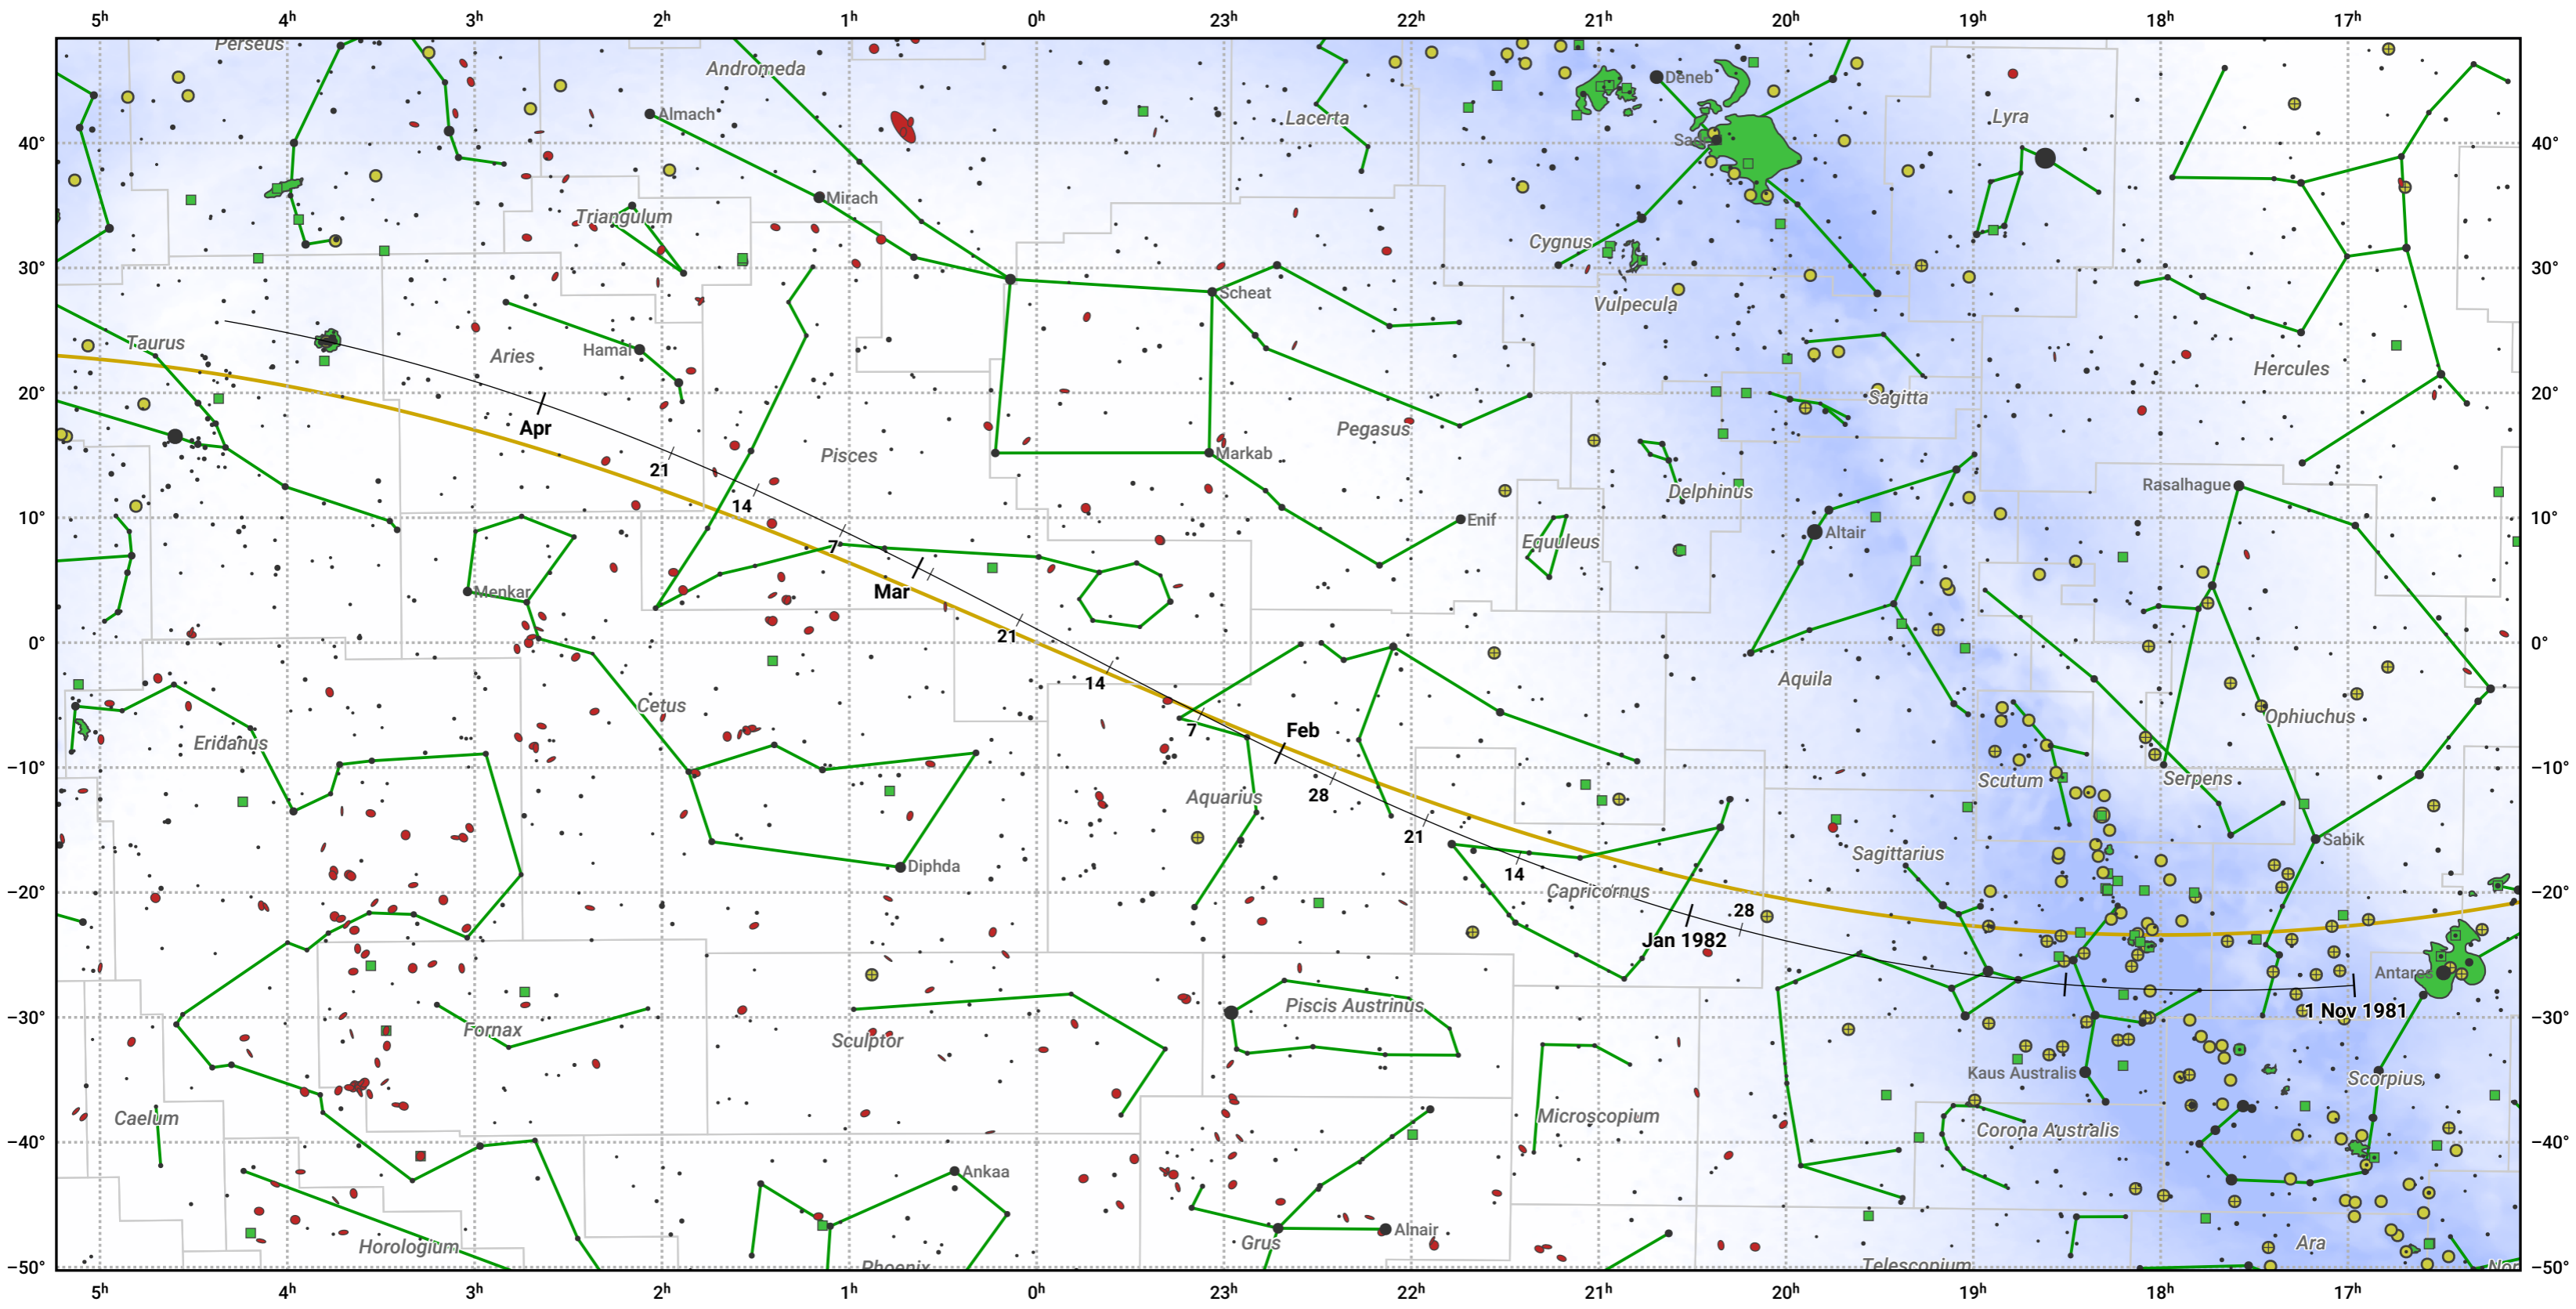

# The path of 15P/Finlay starting on 1 Nov 1981

© Dominic Ford 2011–2024. Date markers placed at midnight UTC. Downloaded from <https://in-the-sky.org>

Magnitude scale: ● 6.0 ● 5.0 ● 4.0 ● 3.0 ● 2.0 ● 1.0 ● 0.0

— Ecliptic Plane

● Galaxy    ■ Bright nebula    ● Open cluster    ⊕ Globular cluster

Date	Mag
1981 Nov 1	12.6
1981 Nov 25	11.6
1981 Dec 17	10.6
1982 Jan 1	9.9
1982 Jan 13	9.6
1982 Mar 1	9.9
1982 Mar 16	10.6
1982 Apr 5	11.6
1982 Apr 25	12.6