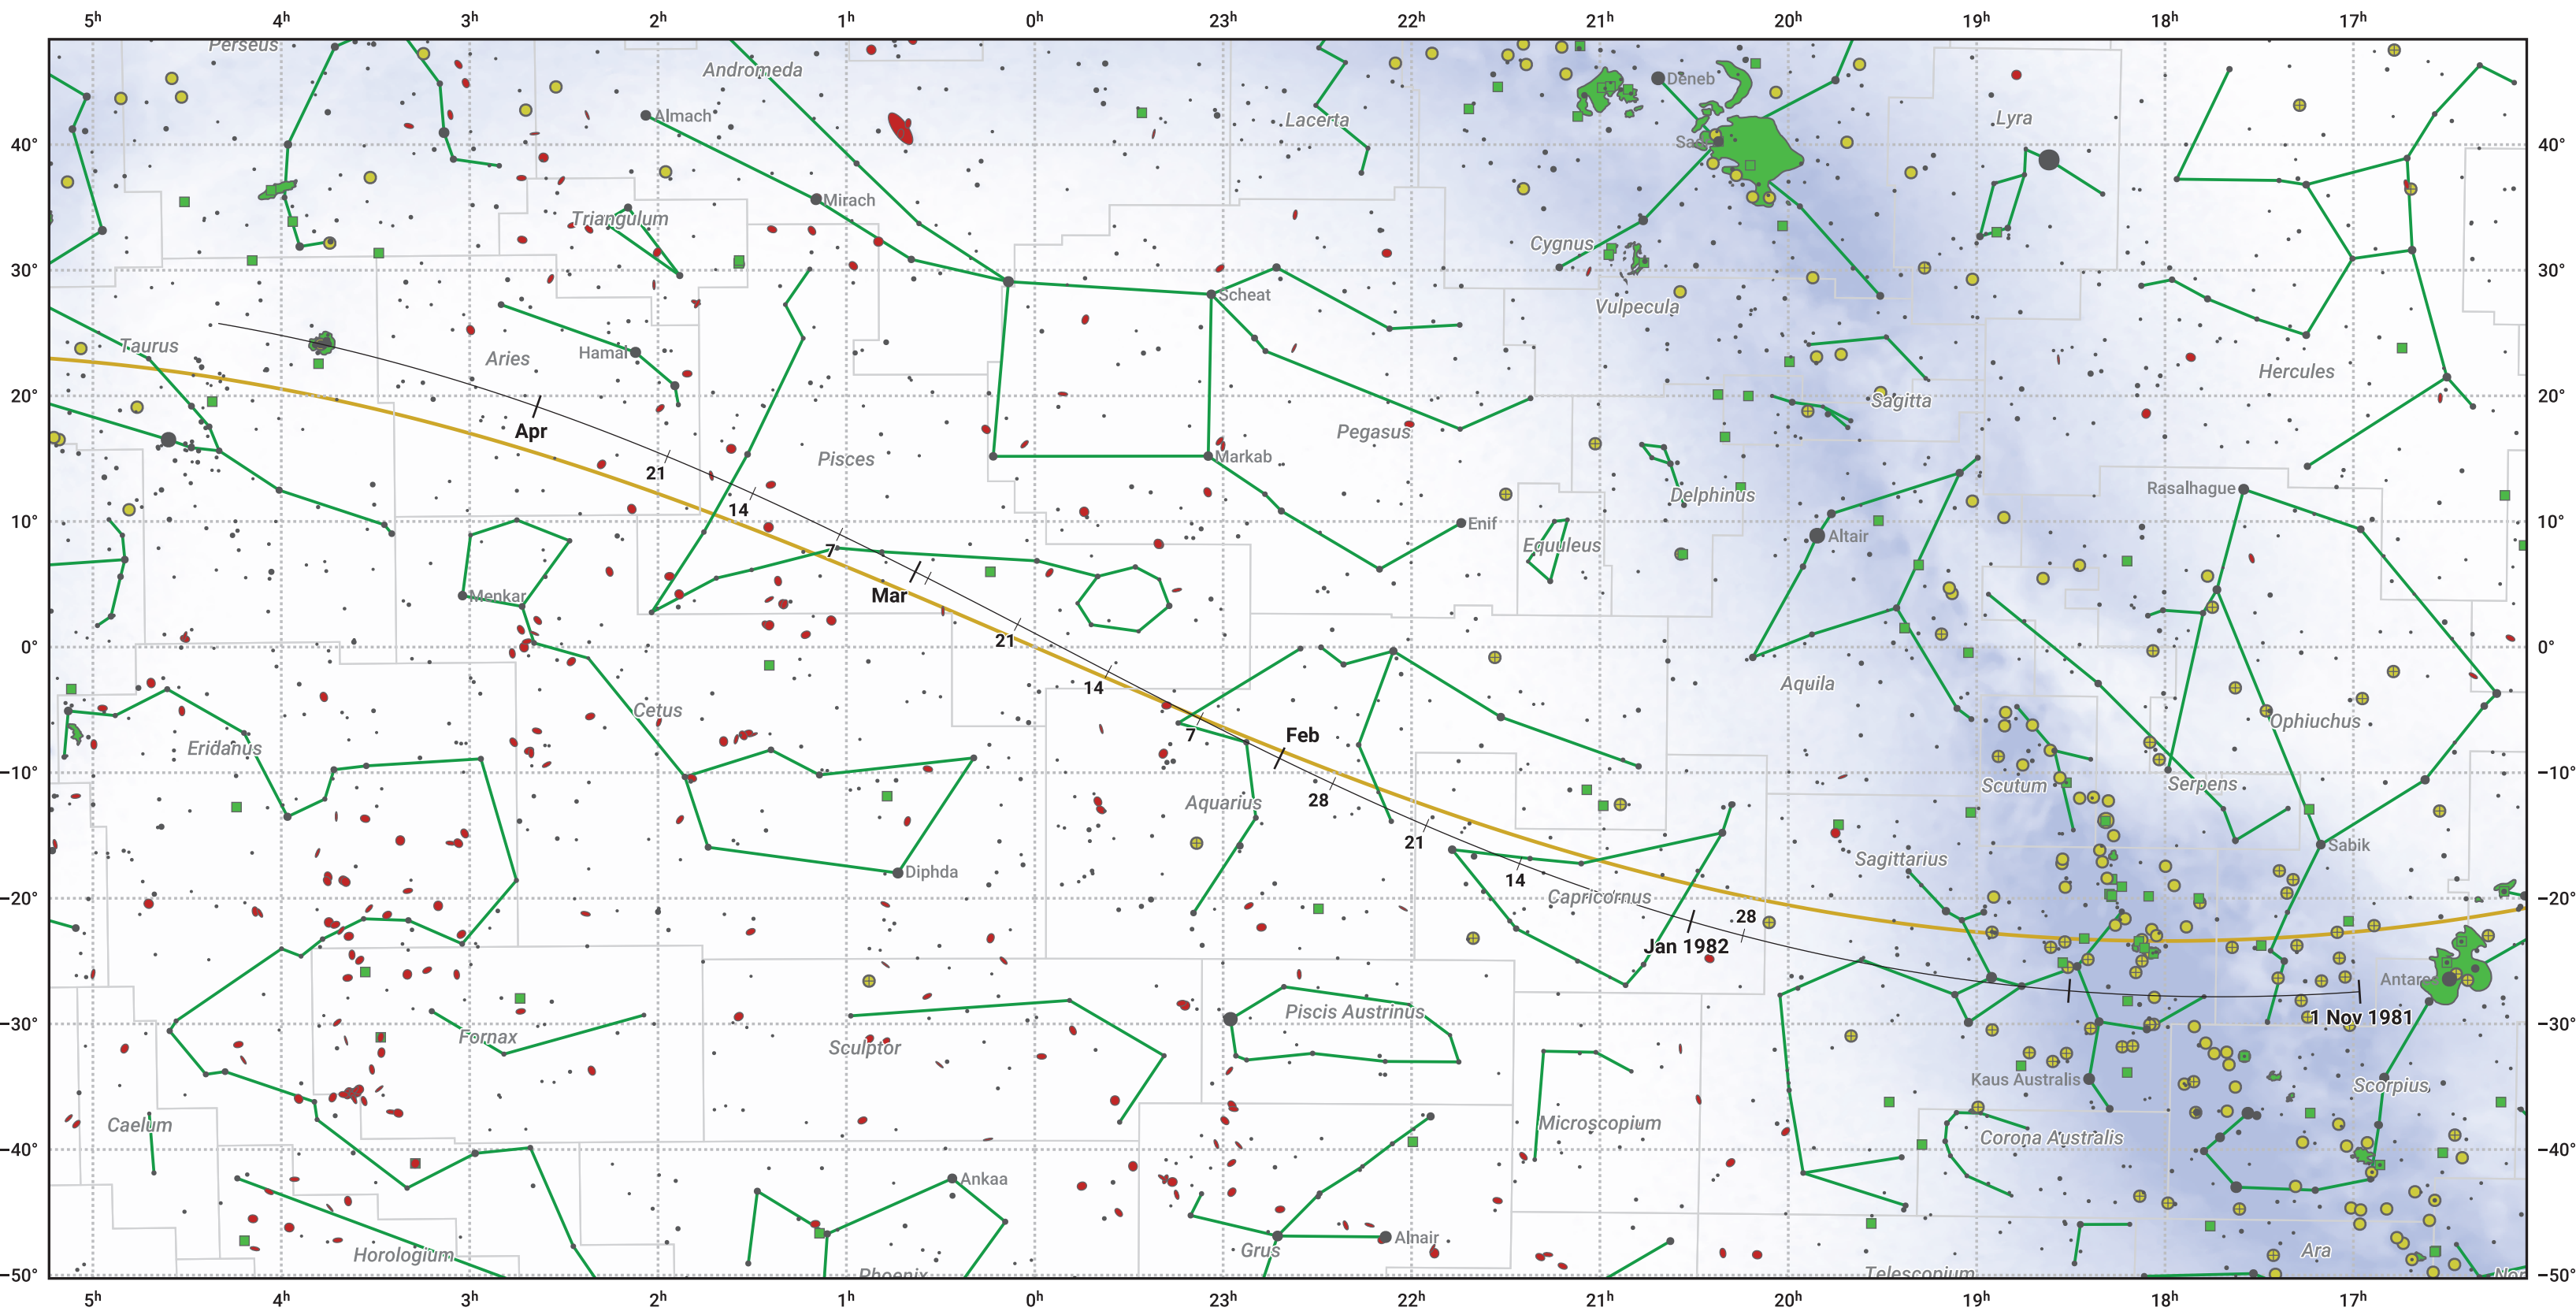

The path of 15P/Finlay starting on 1 Nov 1981

© Dominic Ford 2011–2024. Date markers placed at midnight UTC. Downloaded from <https://in-the-sky.org>

Magnitude scale: ● 6.0 ● 5.0 ● 4.0 ● 3.0 ● 2.0 ● 1.0 ● 0.0

— Ecliptic Plane

Galaxy Bright nebula Open cluster Globular cluster

Date	Mag
1981 Nov 1	12.6
1981 Nov 25	11.6
1981 Dec 17	10.6
1982 Jan 1	9.9
1982 Jan 13	9.6
1982 Mar 1	9.9
1982 Mar 16	10.6
1982 Apr 5	11.6
1982 Apr 25	12.6