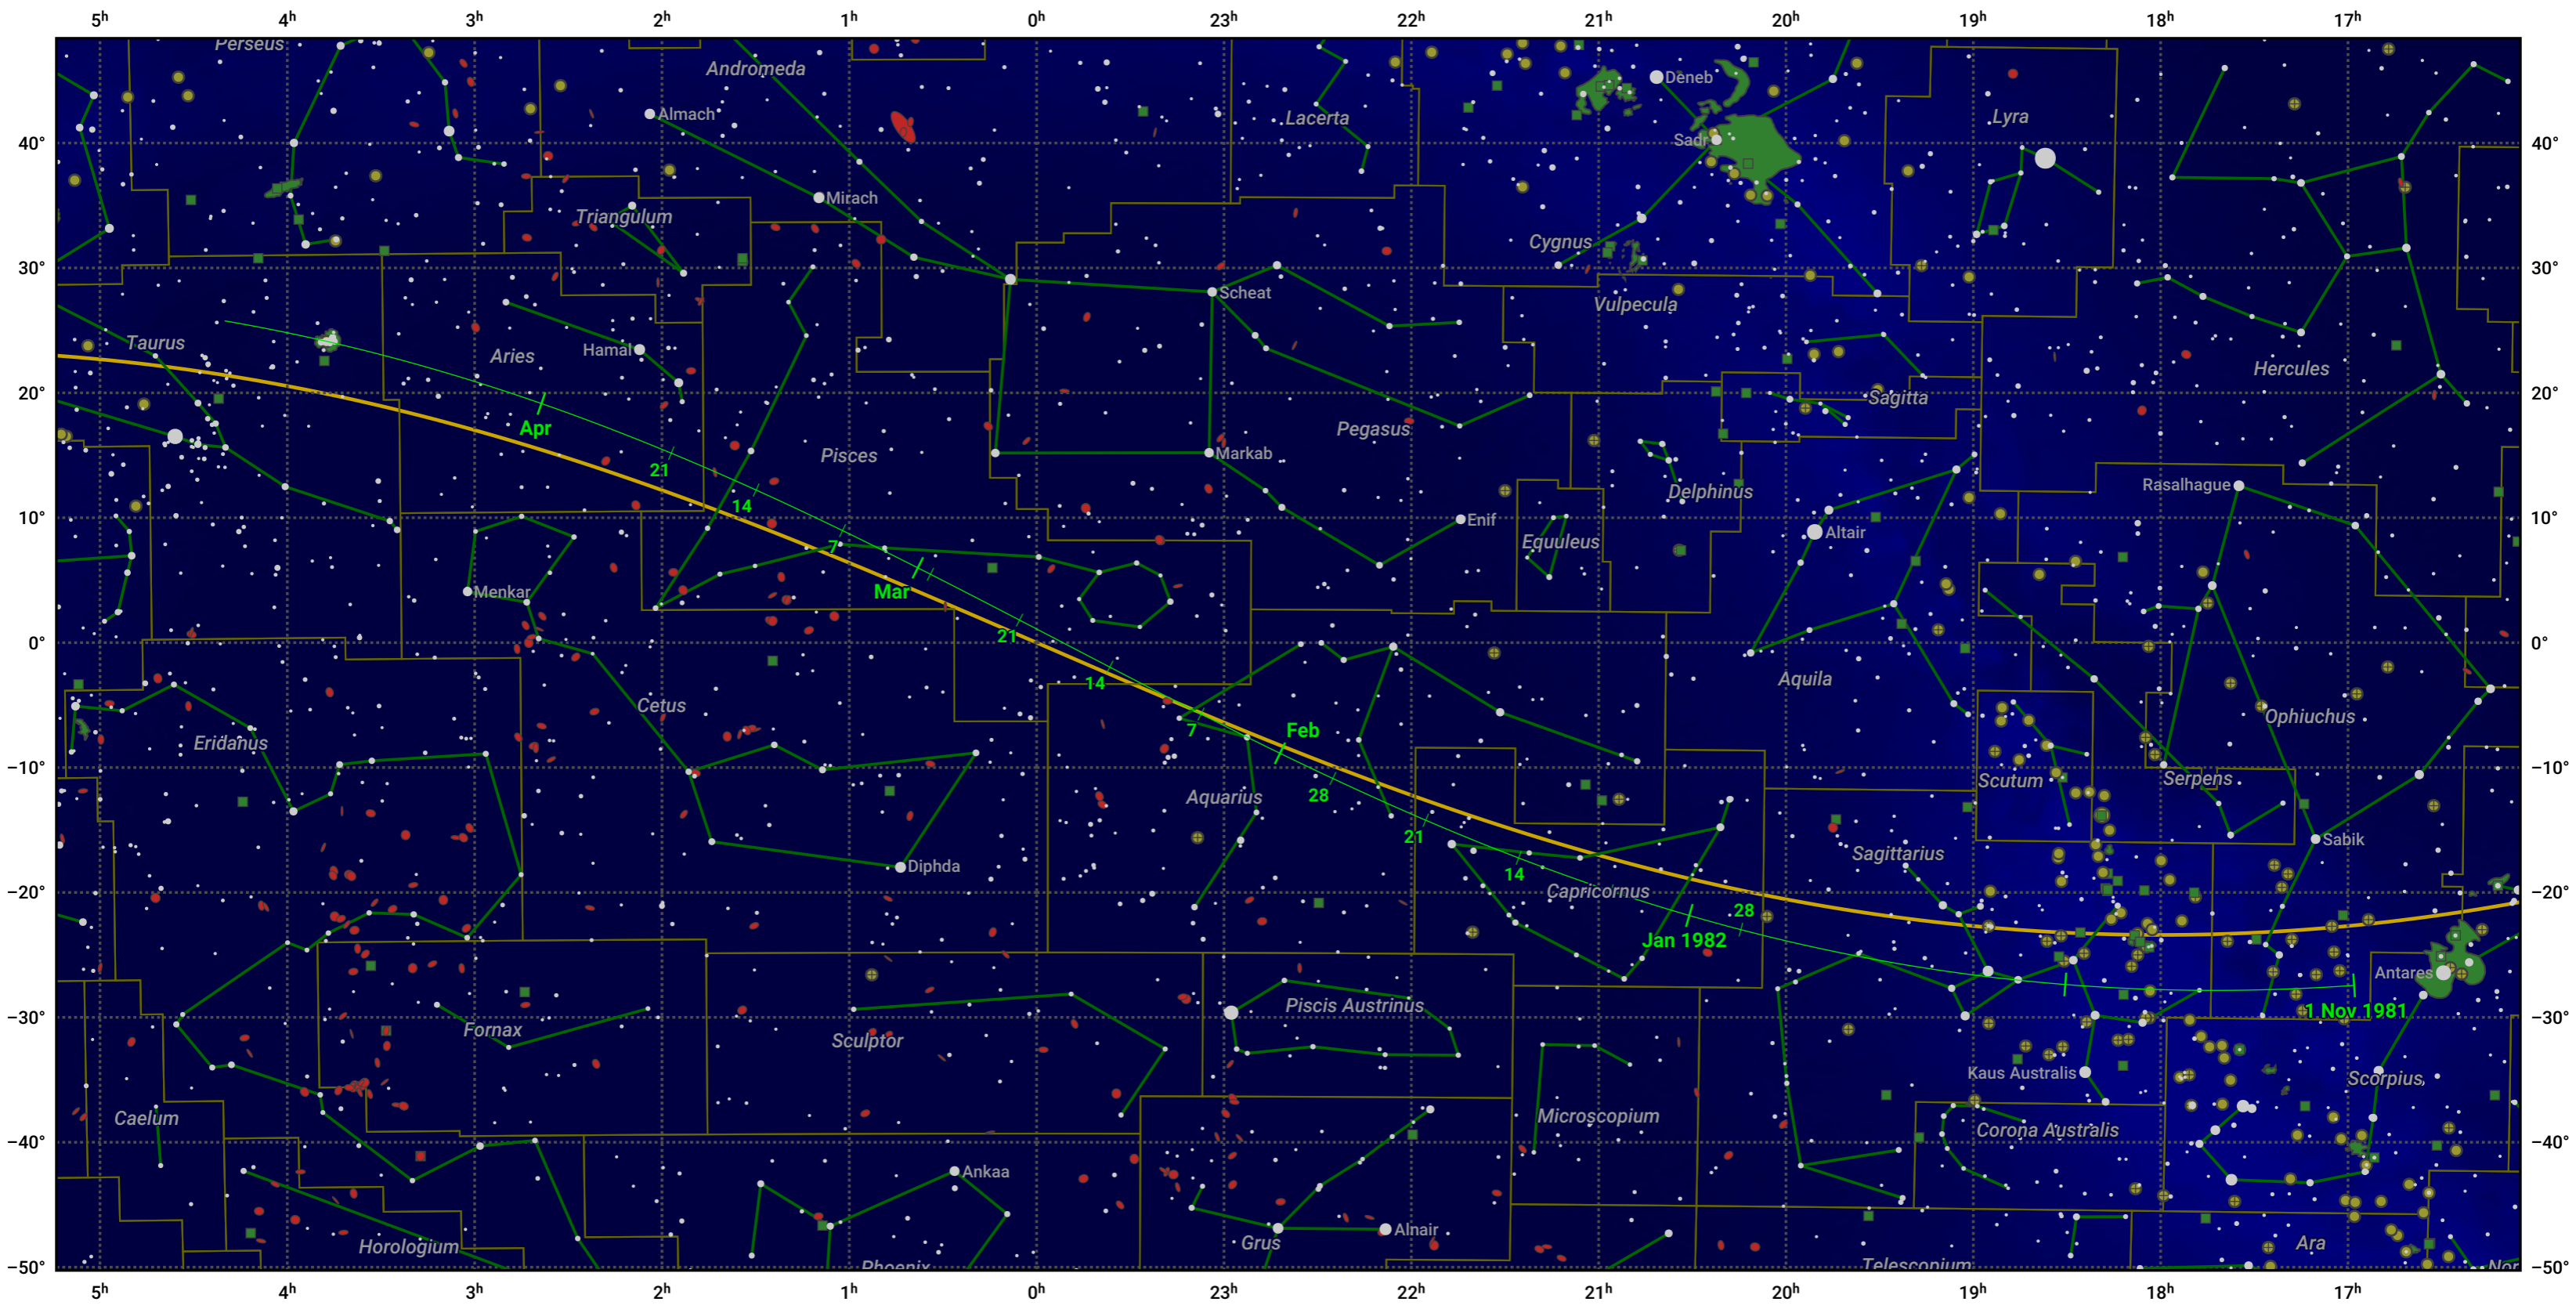

The path of 15P/Finlay starting on 1 Nov 1981

© Dominic Ford 2011–2024. Date markers placed at midnight UTC. Downloaded from <https://in-the-sky.org>

Magnitude scale: ● 6.0 ● 5.0 ● 4.0 ● 3.0 ● 2.0 ● 1.0 ● 0.0

— Ecliptic Plane

■ Galaxy
 ■ Bright nebula
 ● Open cluster
 ⊕ Globular cluster

Date	Mag
1981 Nov 1	12.6
1981 Nov 25	11.6
1981 Dec 17	10.6
1982 Jan 1	9.9
1982 Jan 13	9.6
1982 Mar 1	9.9
1982 Mar 16	10.6
1982 Apr 5	11.6
1982 Apr 25	12.6