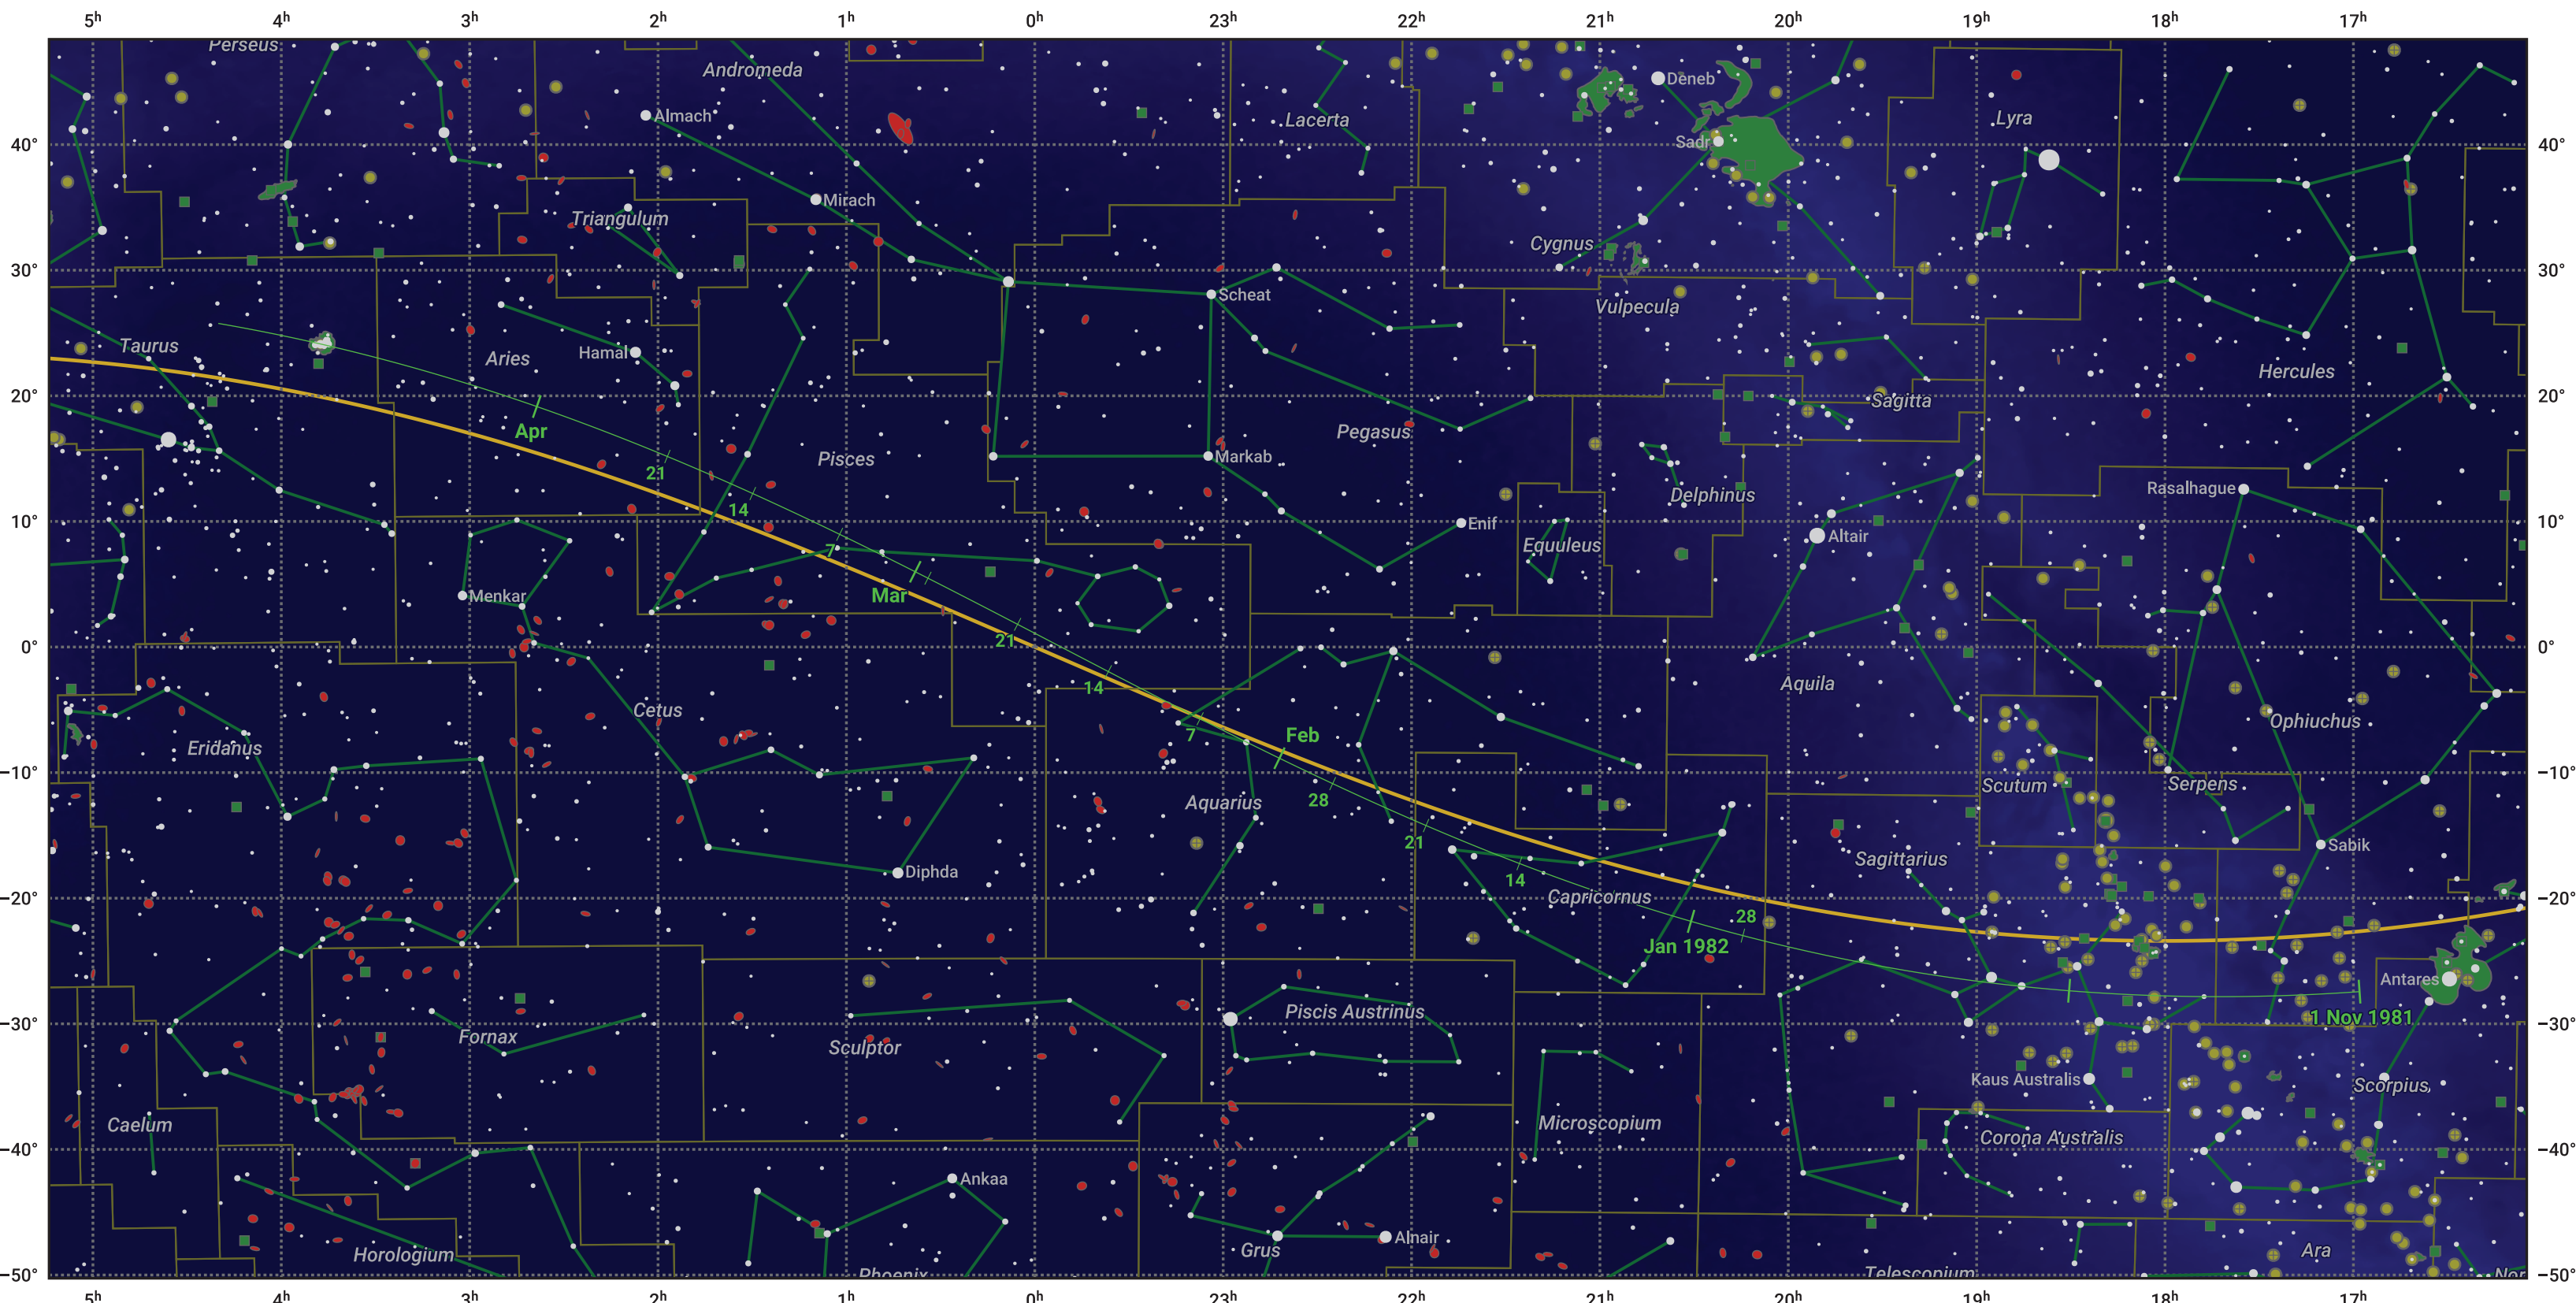

The path of 15P/Finlay starting on 1 Nov 1981

© Dominic Ford 2011–2024. Date markers placed at midnight UTC. Downloaded from <https://in-the-sky.org>

Magnitude scale: • 6.0 • 5.0 • 4.0 • 3.0 • 2.0 • 1.0 • 0.0

— Ecliptic Plane

Galaxy Bright nebula Open cluster Globular cluster

Date	Mag
1981 Nov 1	12.6
1981 Nov 25	11.6
1981 Dec 17	10.6
1982 Jan 1	9.9
1982 Jan 13	9.6
1982 Mar 1	9.9
1982 Mar 16	10.6
1982 Apr 5	11.6
1982 Apr 25	12.6