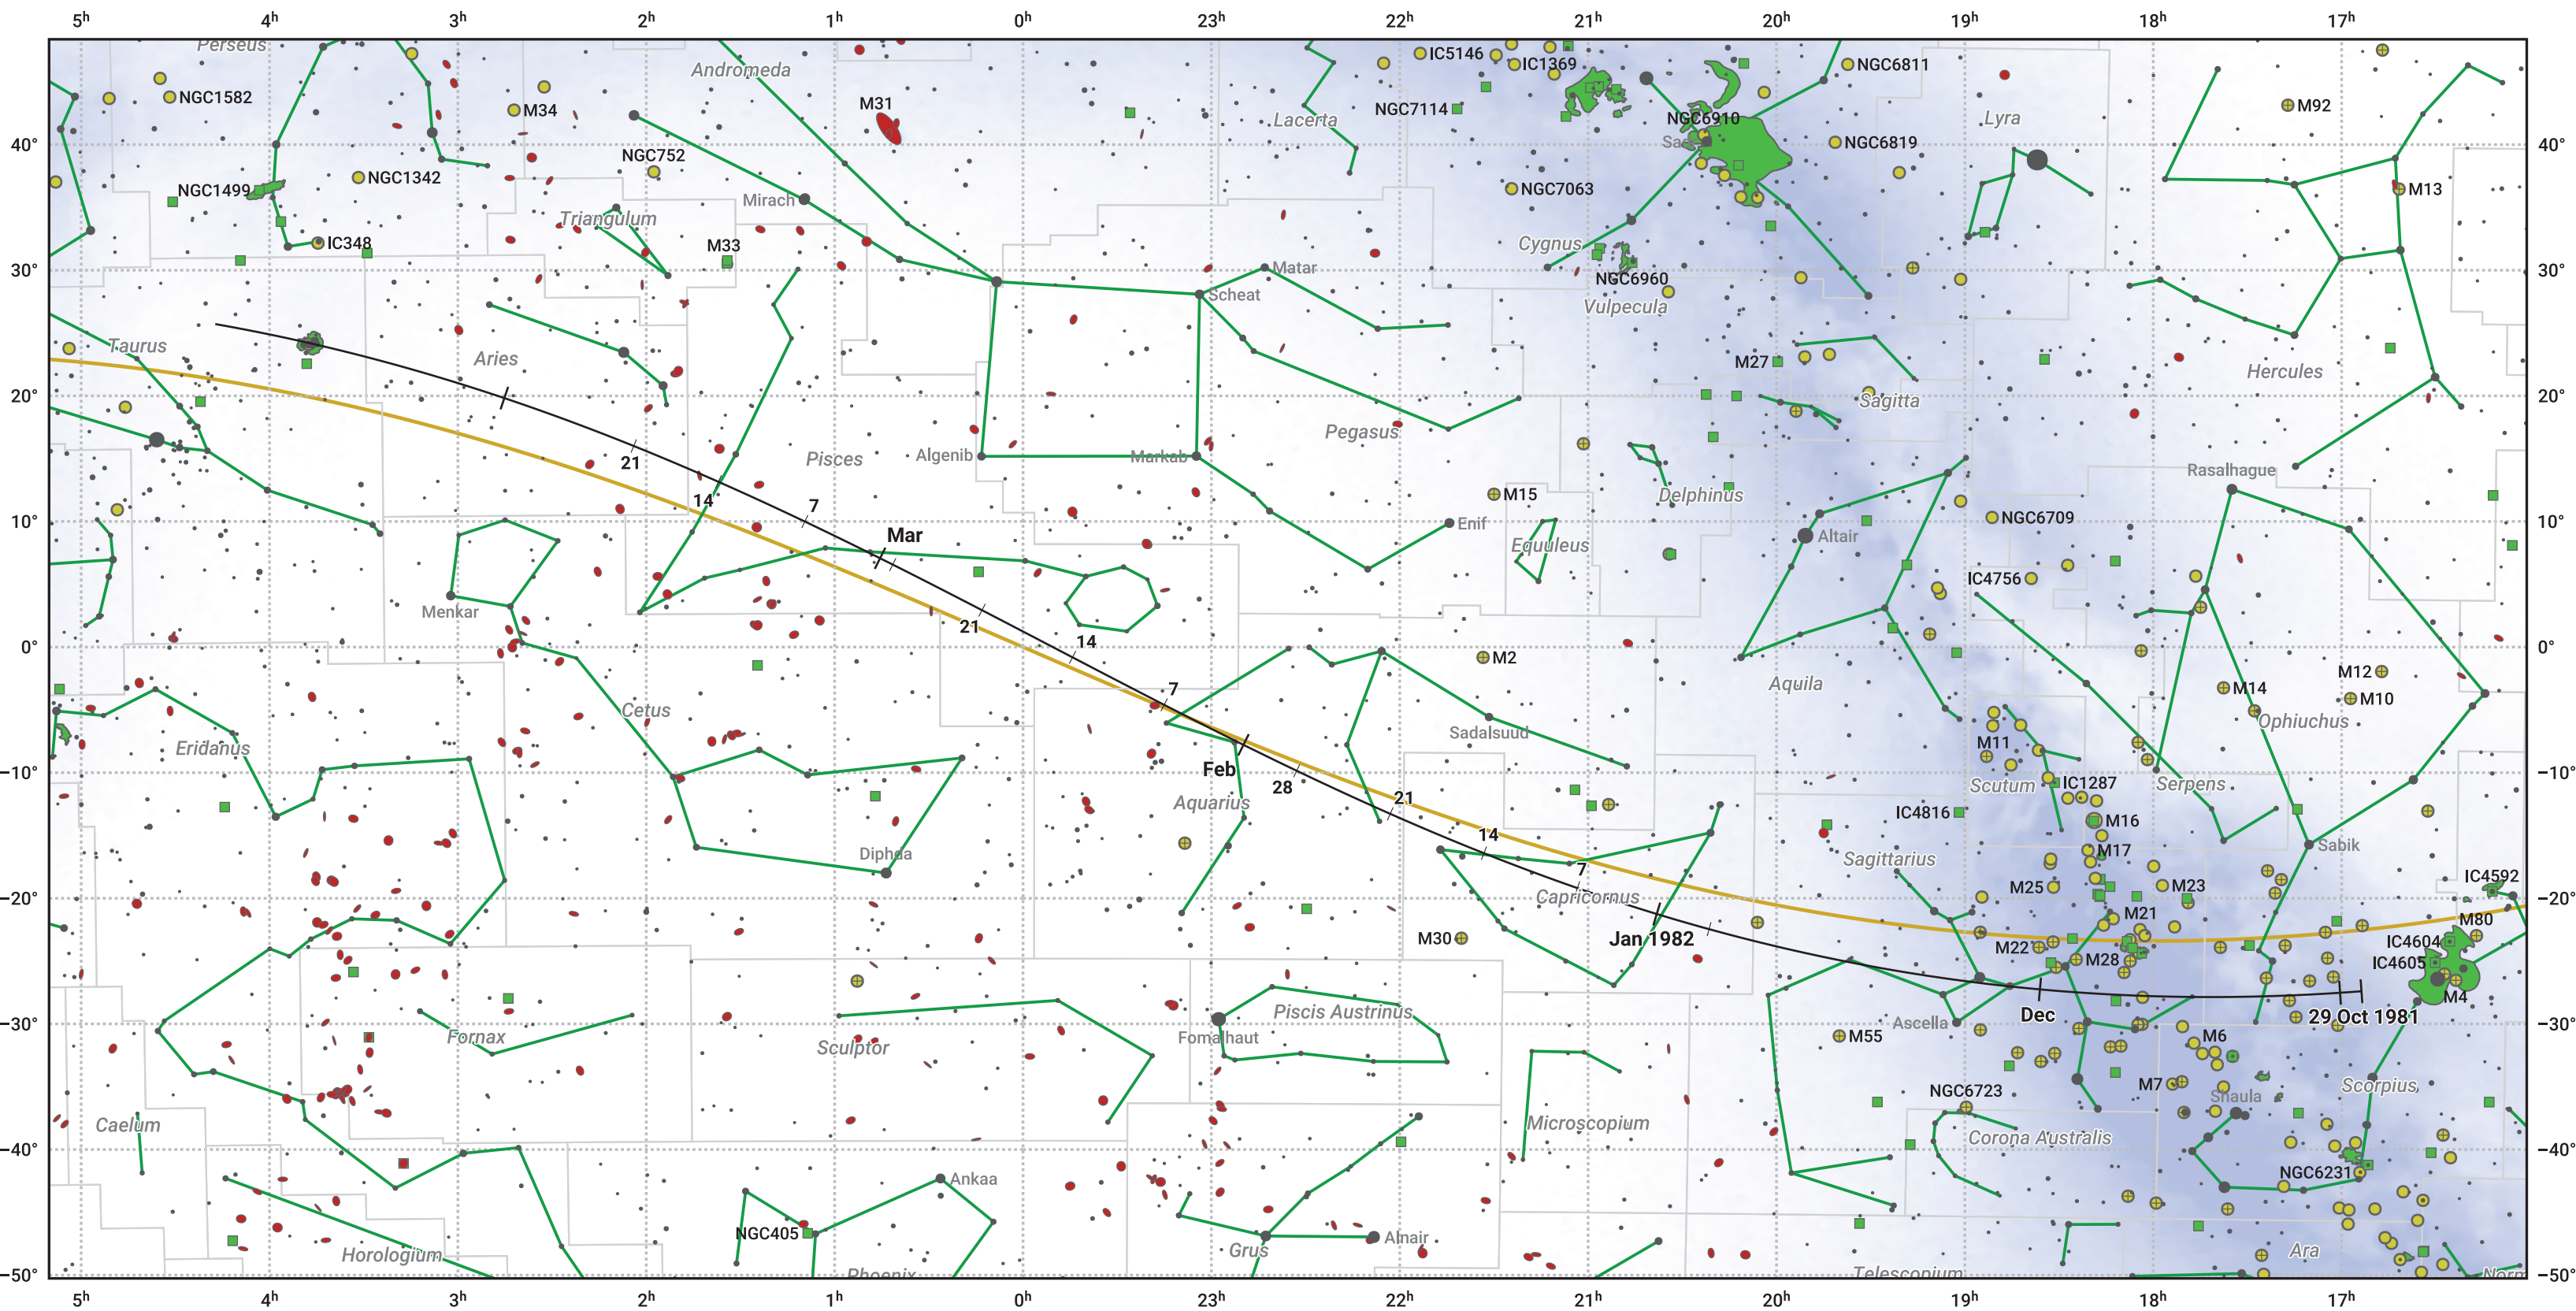

The path of 15P/Finlay starting on 29 Oct 1981

© Dominic Ford 2011–2024. Date markers placed at midnight UTC. Downloaded from <https://in-the-sky.org>

Magnitude scale: 6.0 5.0 4.0 3.0 2.0 1.0 0.0

— Ecliptic Plane

Galaxy
 Bright nebula
 Open cluster
 Globular cluster

Date	Mag
1981 Nov 1	12.5
1981 Nov 22	11.6
1981 Dec 14	10.5
1982 Jan 1	9.8
1982 Jan 10	9.5
1982 Mar 1	10.0
1982 Mar 13	10.5
1982 Apr 2	11.6
1982 Apr 22	12.6