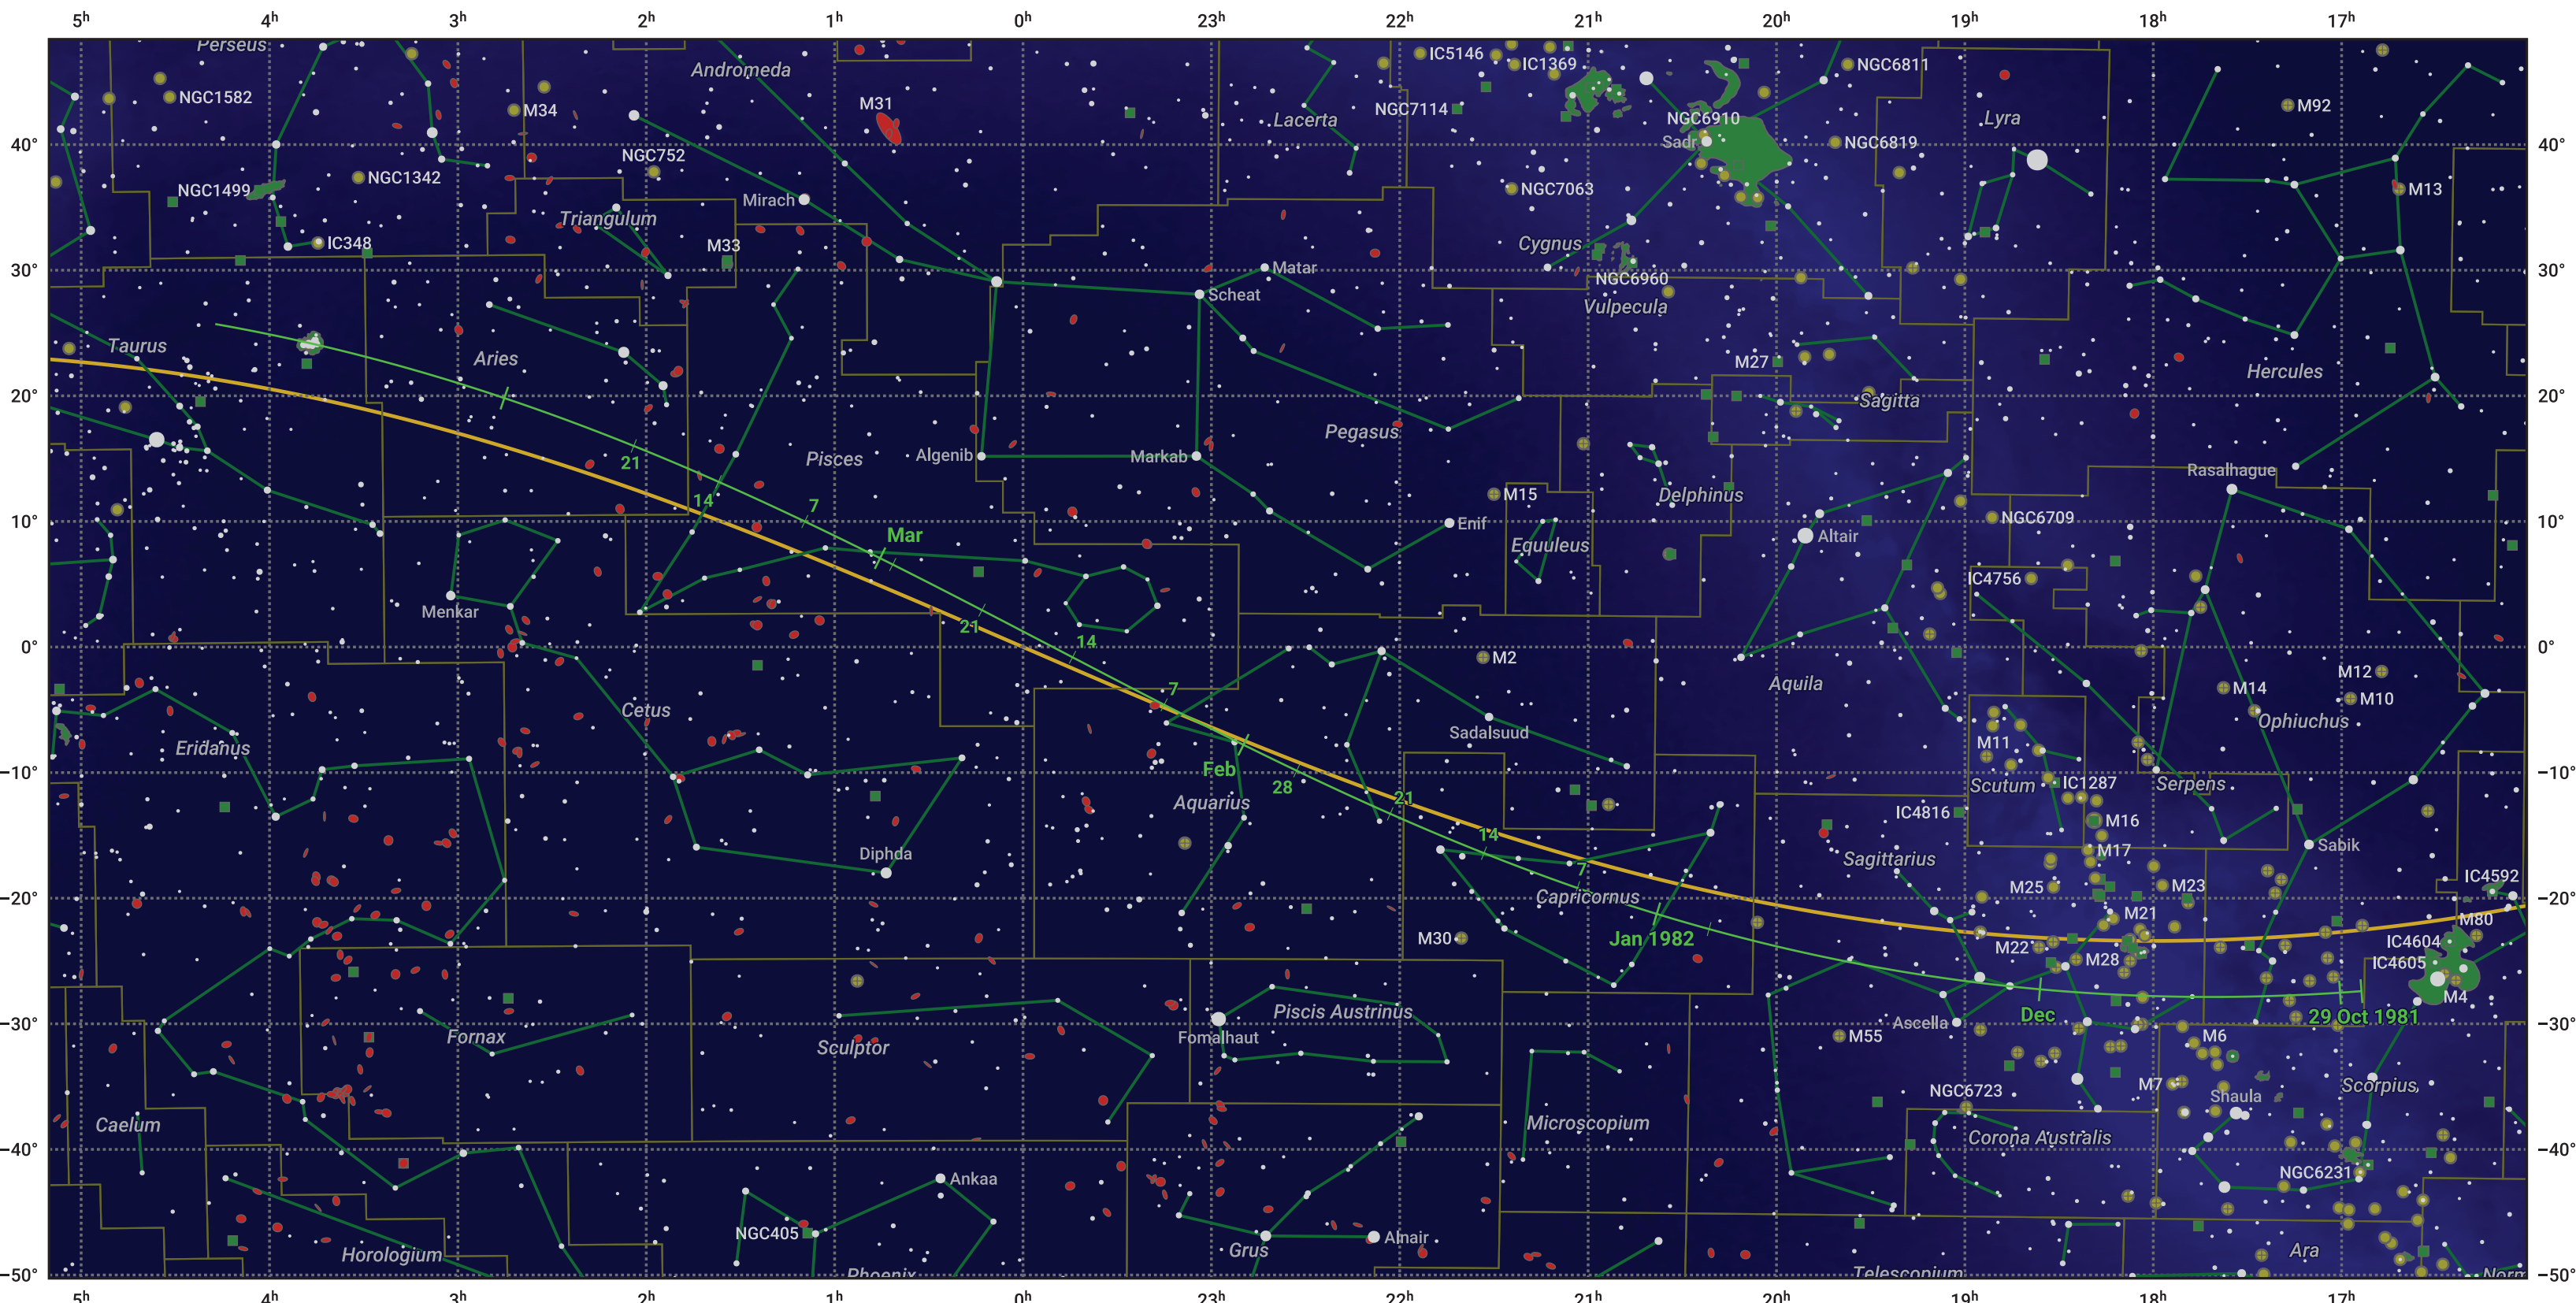

# The path of 15P/Finlay starting on 29 Oct 1981

© Dominic Ford 2011–2024. Date markers placed at midnight UTC. Downloaded from <https://in-the-sky.org>

Magnitude scale: • 6.0 • 5.0 • 4.0 • 3.0 • 2.0 • 1.0 • 0.0

— Ecliptic Plane

Galaxy Bright nebula Open cluster Globular cluster

Date	Mag
1981 Nov 1	12.5
1981 Nov 22	11.6
1981 Dec 14	10.5
1982 Jan 1	9.8
1982 Jan 10	9.5
1982 Mar 1	10.0
1982 Mar 13	10.5
1982 Apr 2	11.6
1982 Apr 22	12.6