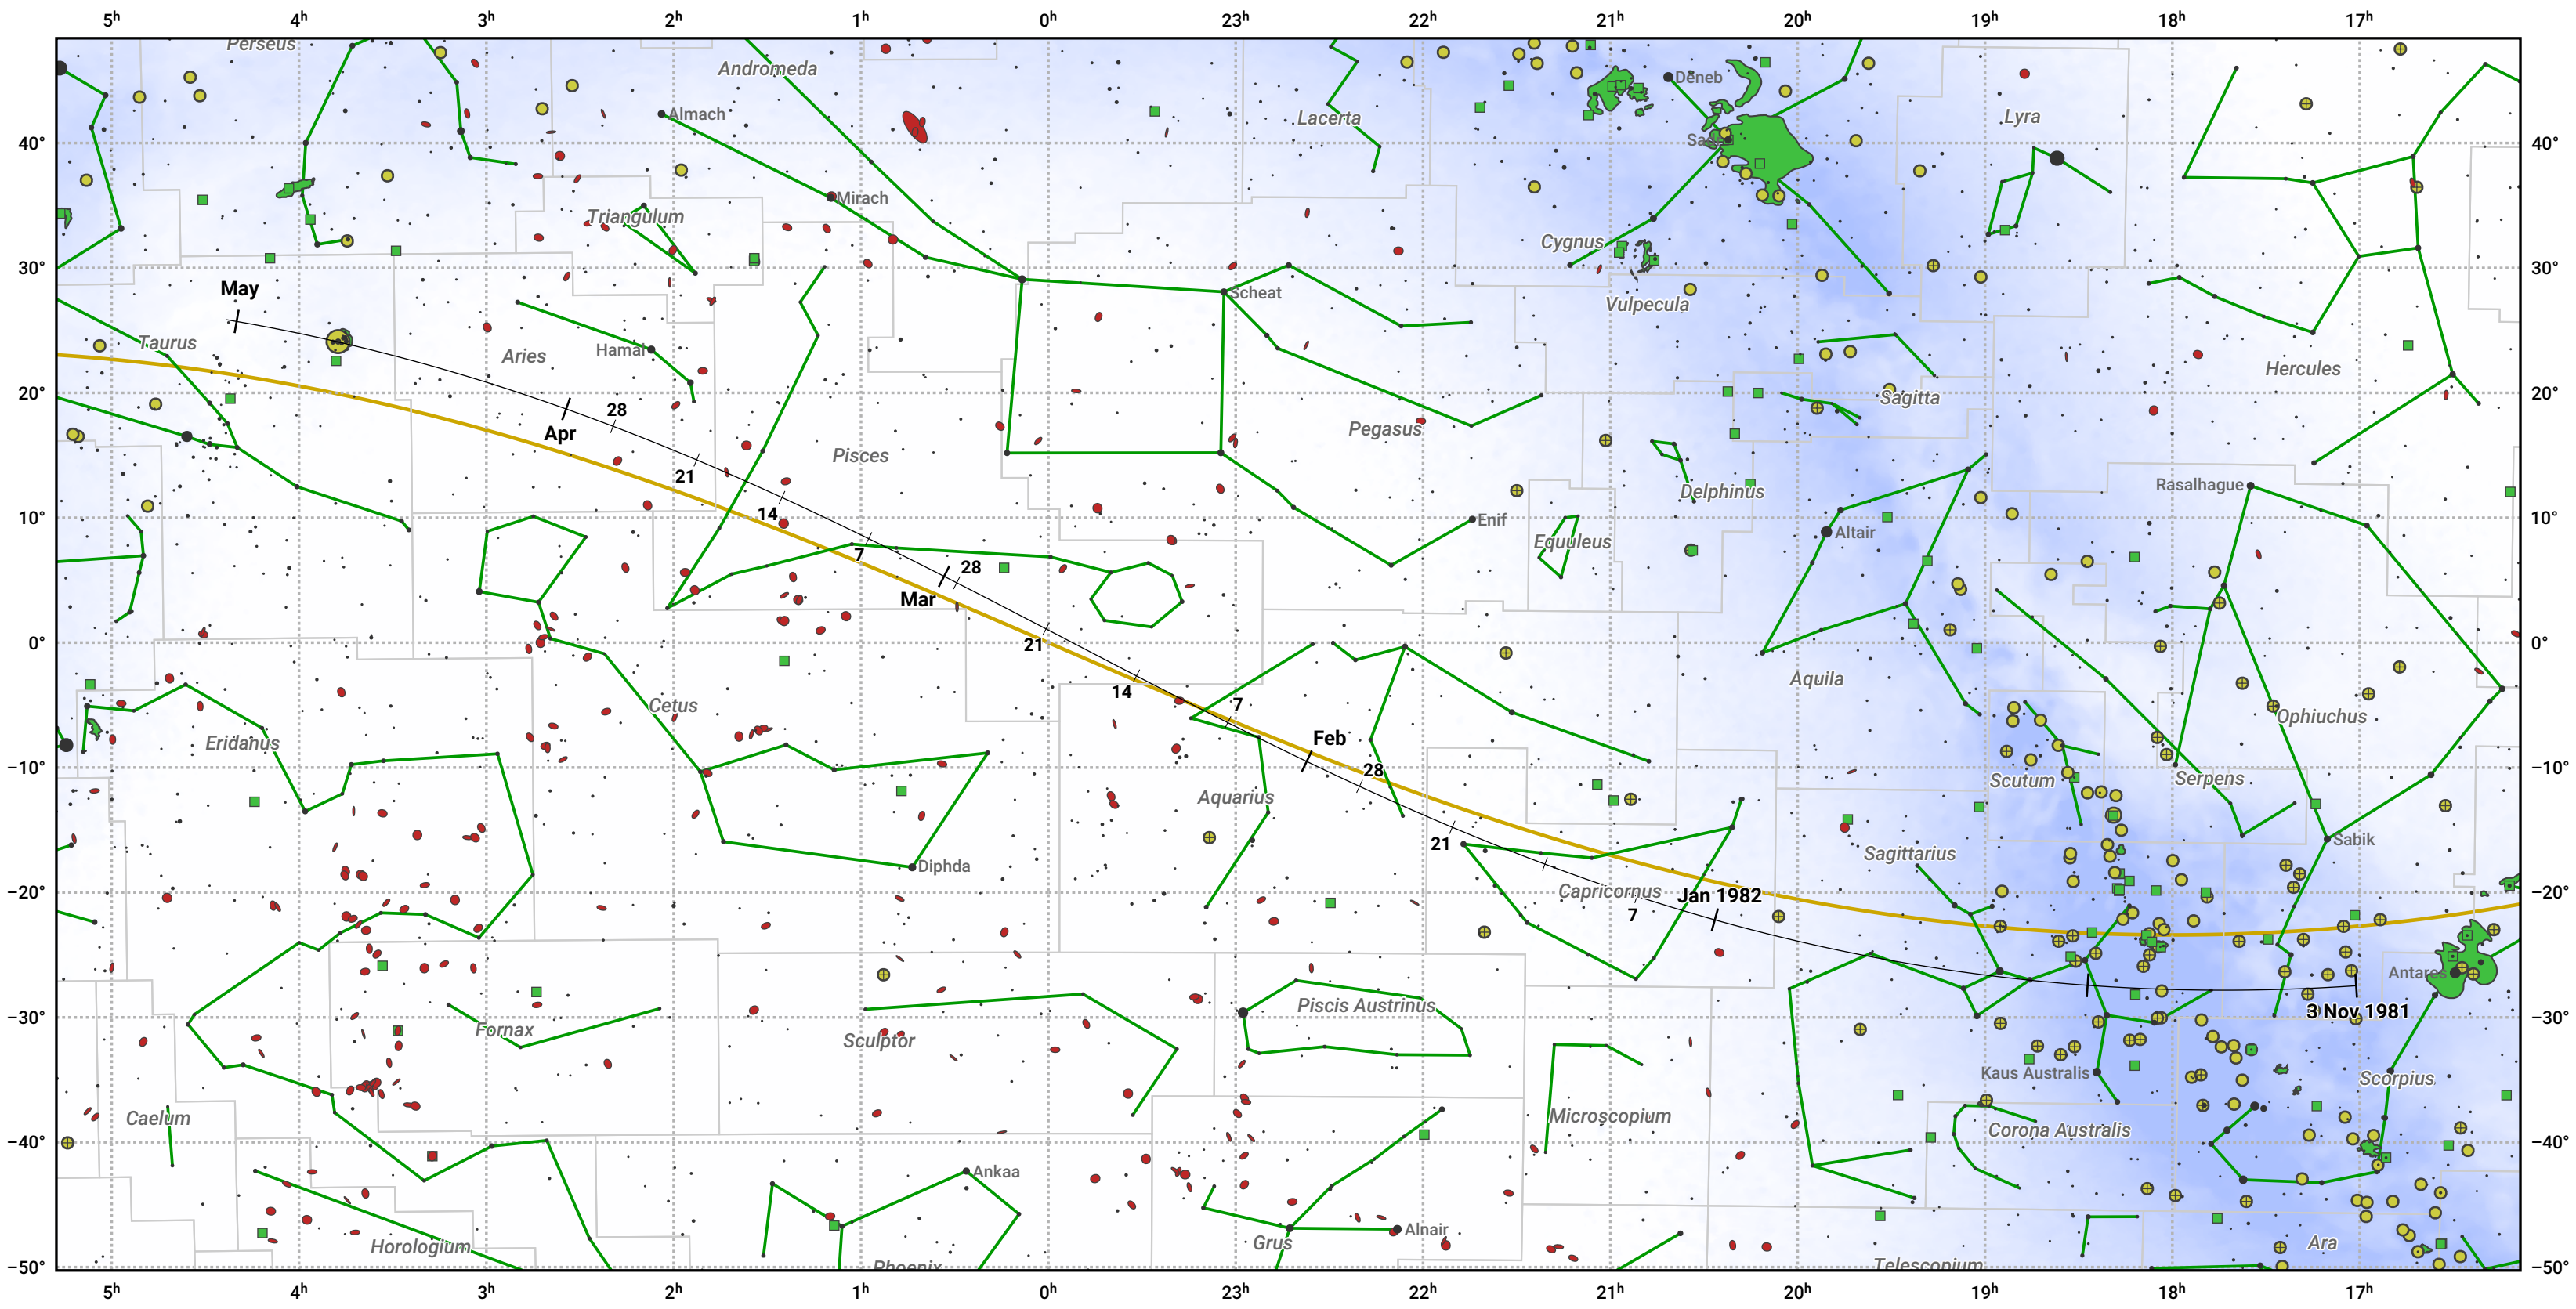

The path of 15P/Finlay starting on 3 Nov 1981

© Dominic Ford 2011–2024. Date markers placed at midnight UTC. Downloaded from <https://in-the-sky.org>

Magnitude scale: ● 6.0 ● 5.0 ● 4.0 ● 3.0 ● 2.0 ● 1.0 ● 0.0

— Ecliptic Plane

● Galaxy ■ Bright nebula ● Open cluster ⊕ Globular cluster

Date	Mag
1981 Nov 27	11.6
1981 Dec 19	10.6
1982 Jan 1	10.0
1982 Jan 15	9.6
1982 Mar 1	9.9
1982 Mar 18	10.6
1982 Apr 7	11.6
1982 Apr 27	12.6
1982 May 1	12.8