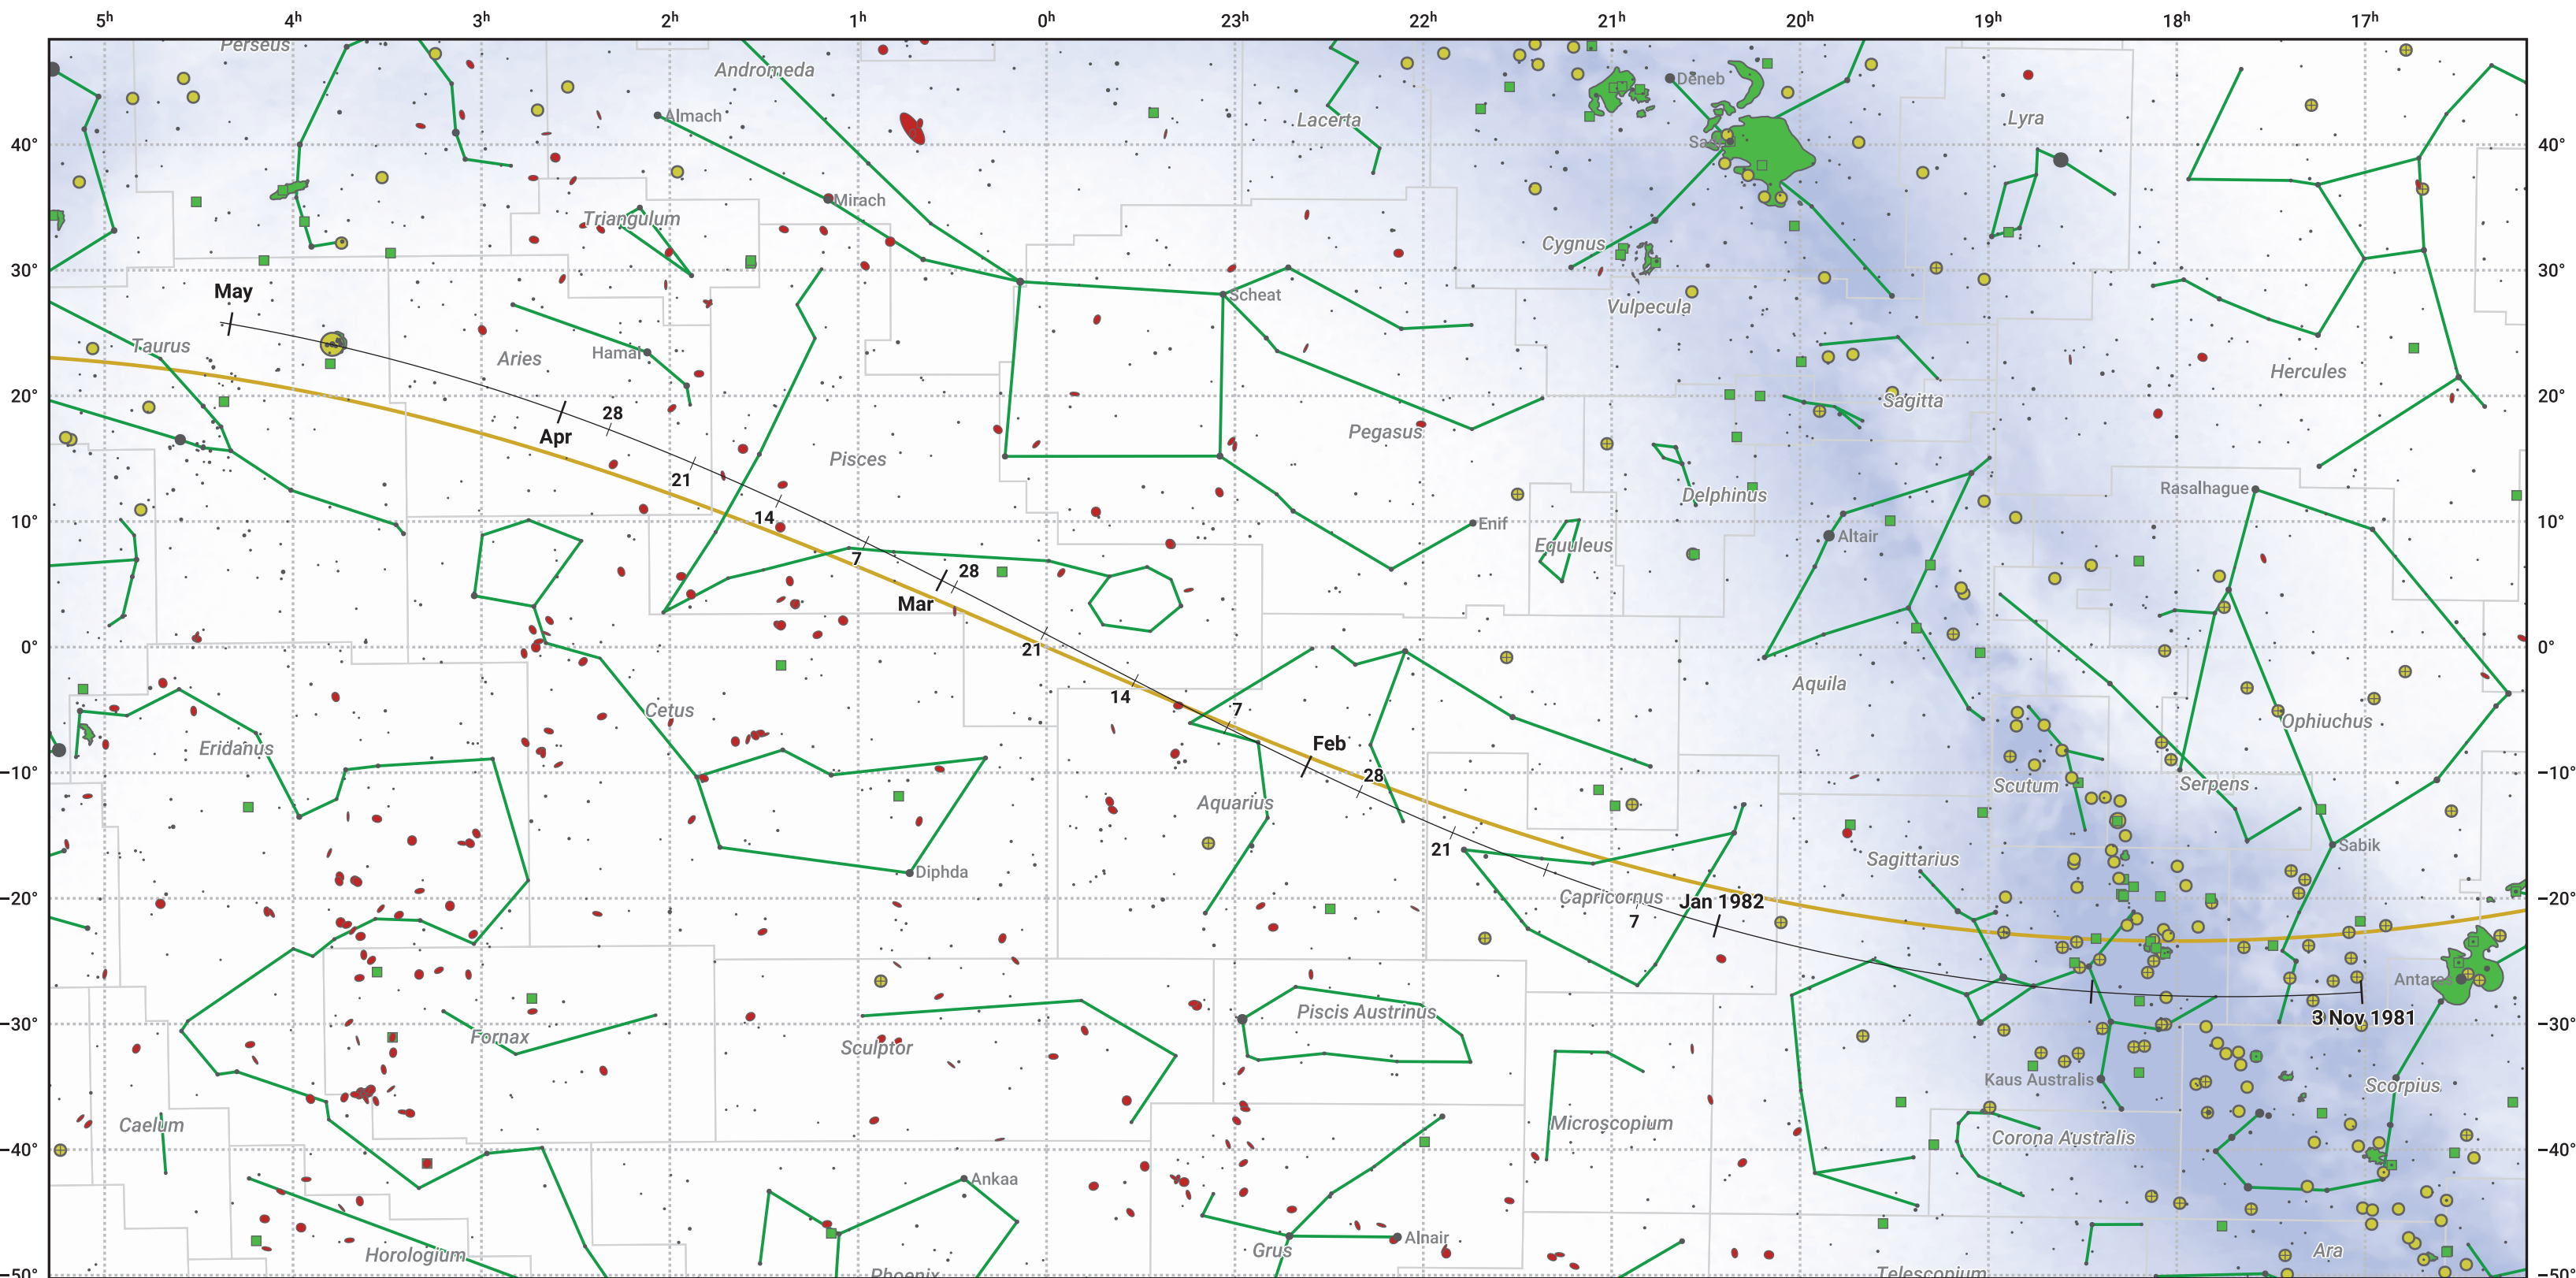

The path of 15P/Finlay starting on 3 Nov 1981

© Dominic Ford 2011–2024. Date markers placed at midnight UTC. Downloaded from <https://in-the-sky.org>

Magnitude scale: 6.0 5.0 4.0 3.0 2.0 1.0 0.0

— Ecliptic Plane

Galaxy Bright nebula Open cluster Globular cluster

Date	Mag
1981 Nov 27	11.6
1981 Dec 19	10.6
1982 Jan 1	10.0
1982 Jan 15	9.6
1982 Mar 1	9.9
1982 Mar 18	10.6
1982 Apr 7	11.6
1982 Apr 27	12.6
1982 May 1	12.8