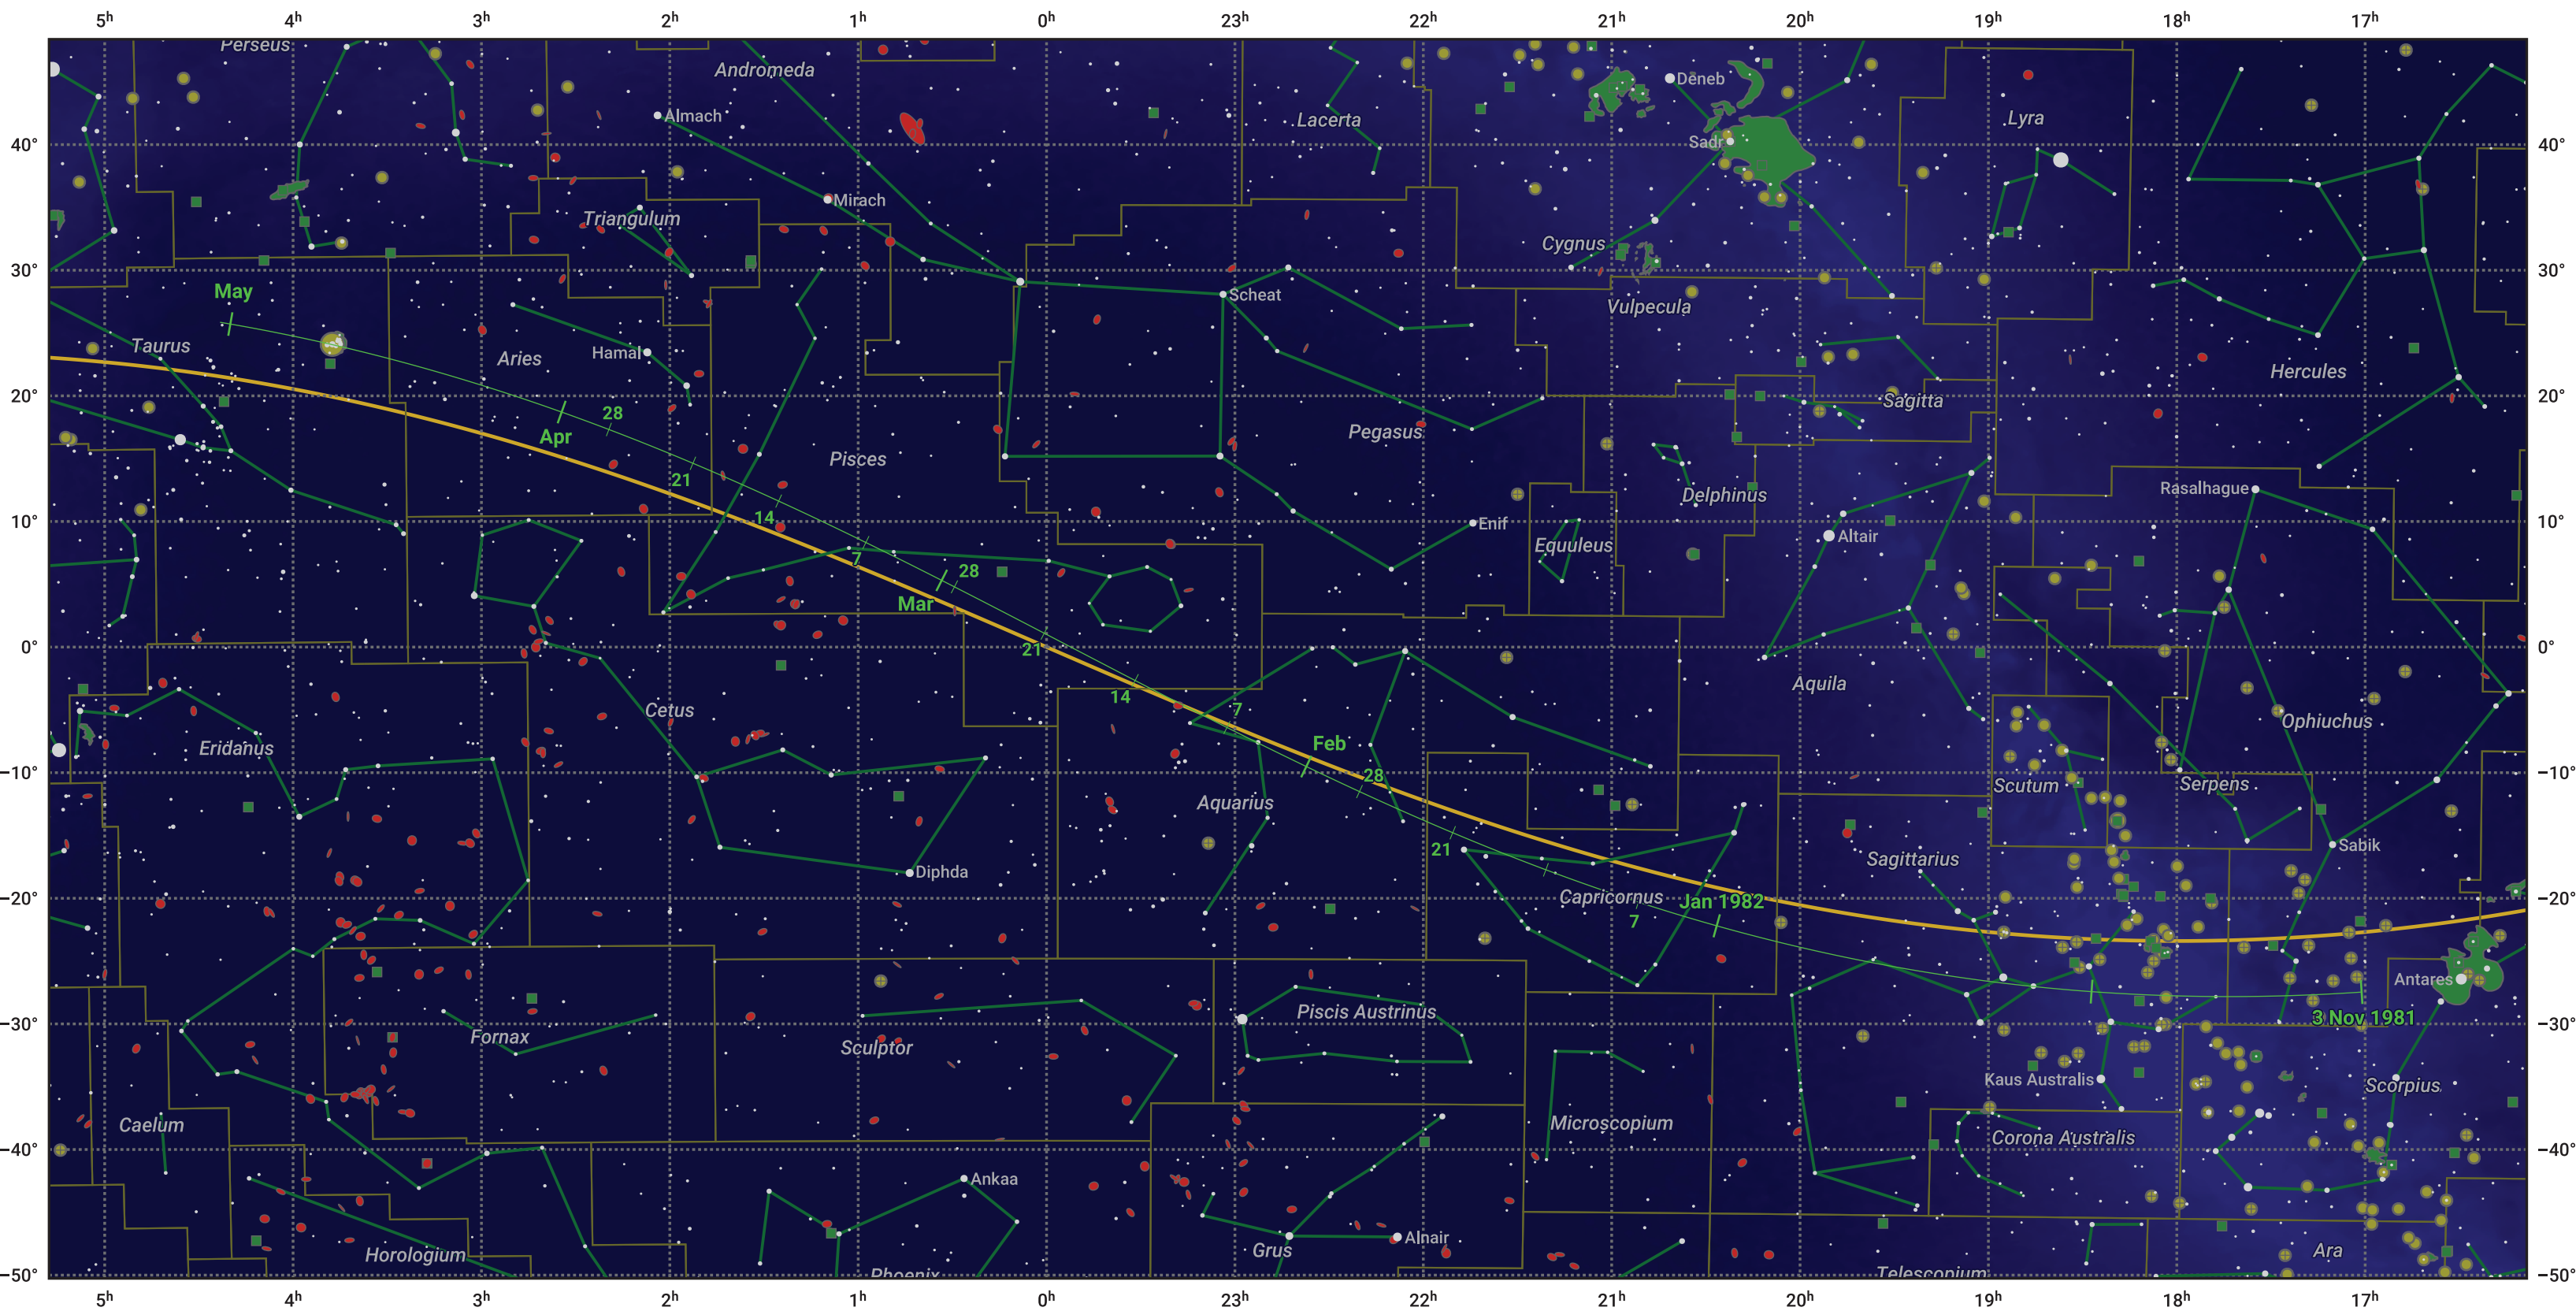

# The path of 15P/Finlay starting on 3 Nov 1981

© Dominic Ford 2011–2024. Date markers placed at midnight UTC. Downloaded from <https://in-the-sky.org>

Magnitude scale: 6.0 5.0 4.0 3.0 2.0 1.0 0.0

— Ecliptic Plane

- Galaxy
- Bright nebula
- Open cluster
- ⊕ Globular cluster

Date	Mag
1981 Nov 27	11.6
1981 Dec 19	10.6
1982 Jan 1	10.0
1982 Jan 15	9.6
1982 Mar 1	9.9
1982 Mar 18	10.6
1982 Apr 7	11.6
1982 Apr 27	12.6
1982 May 1	12.8