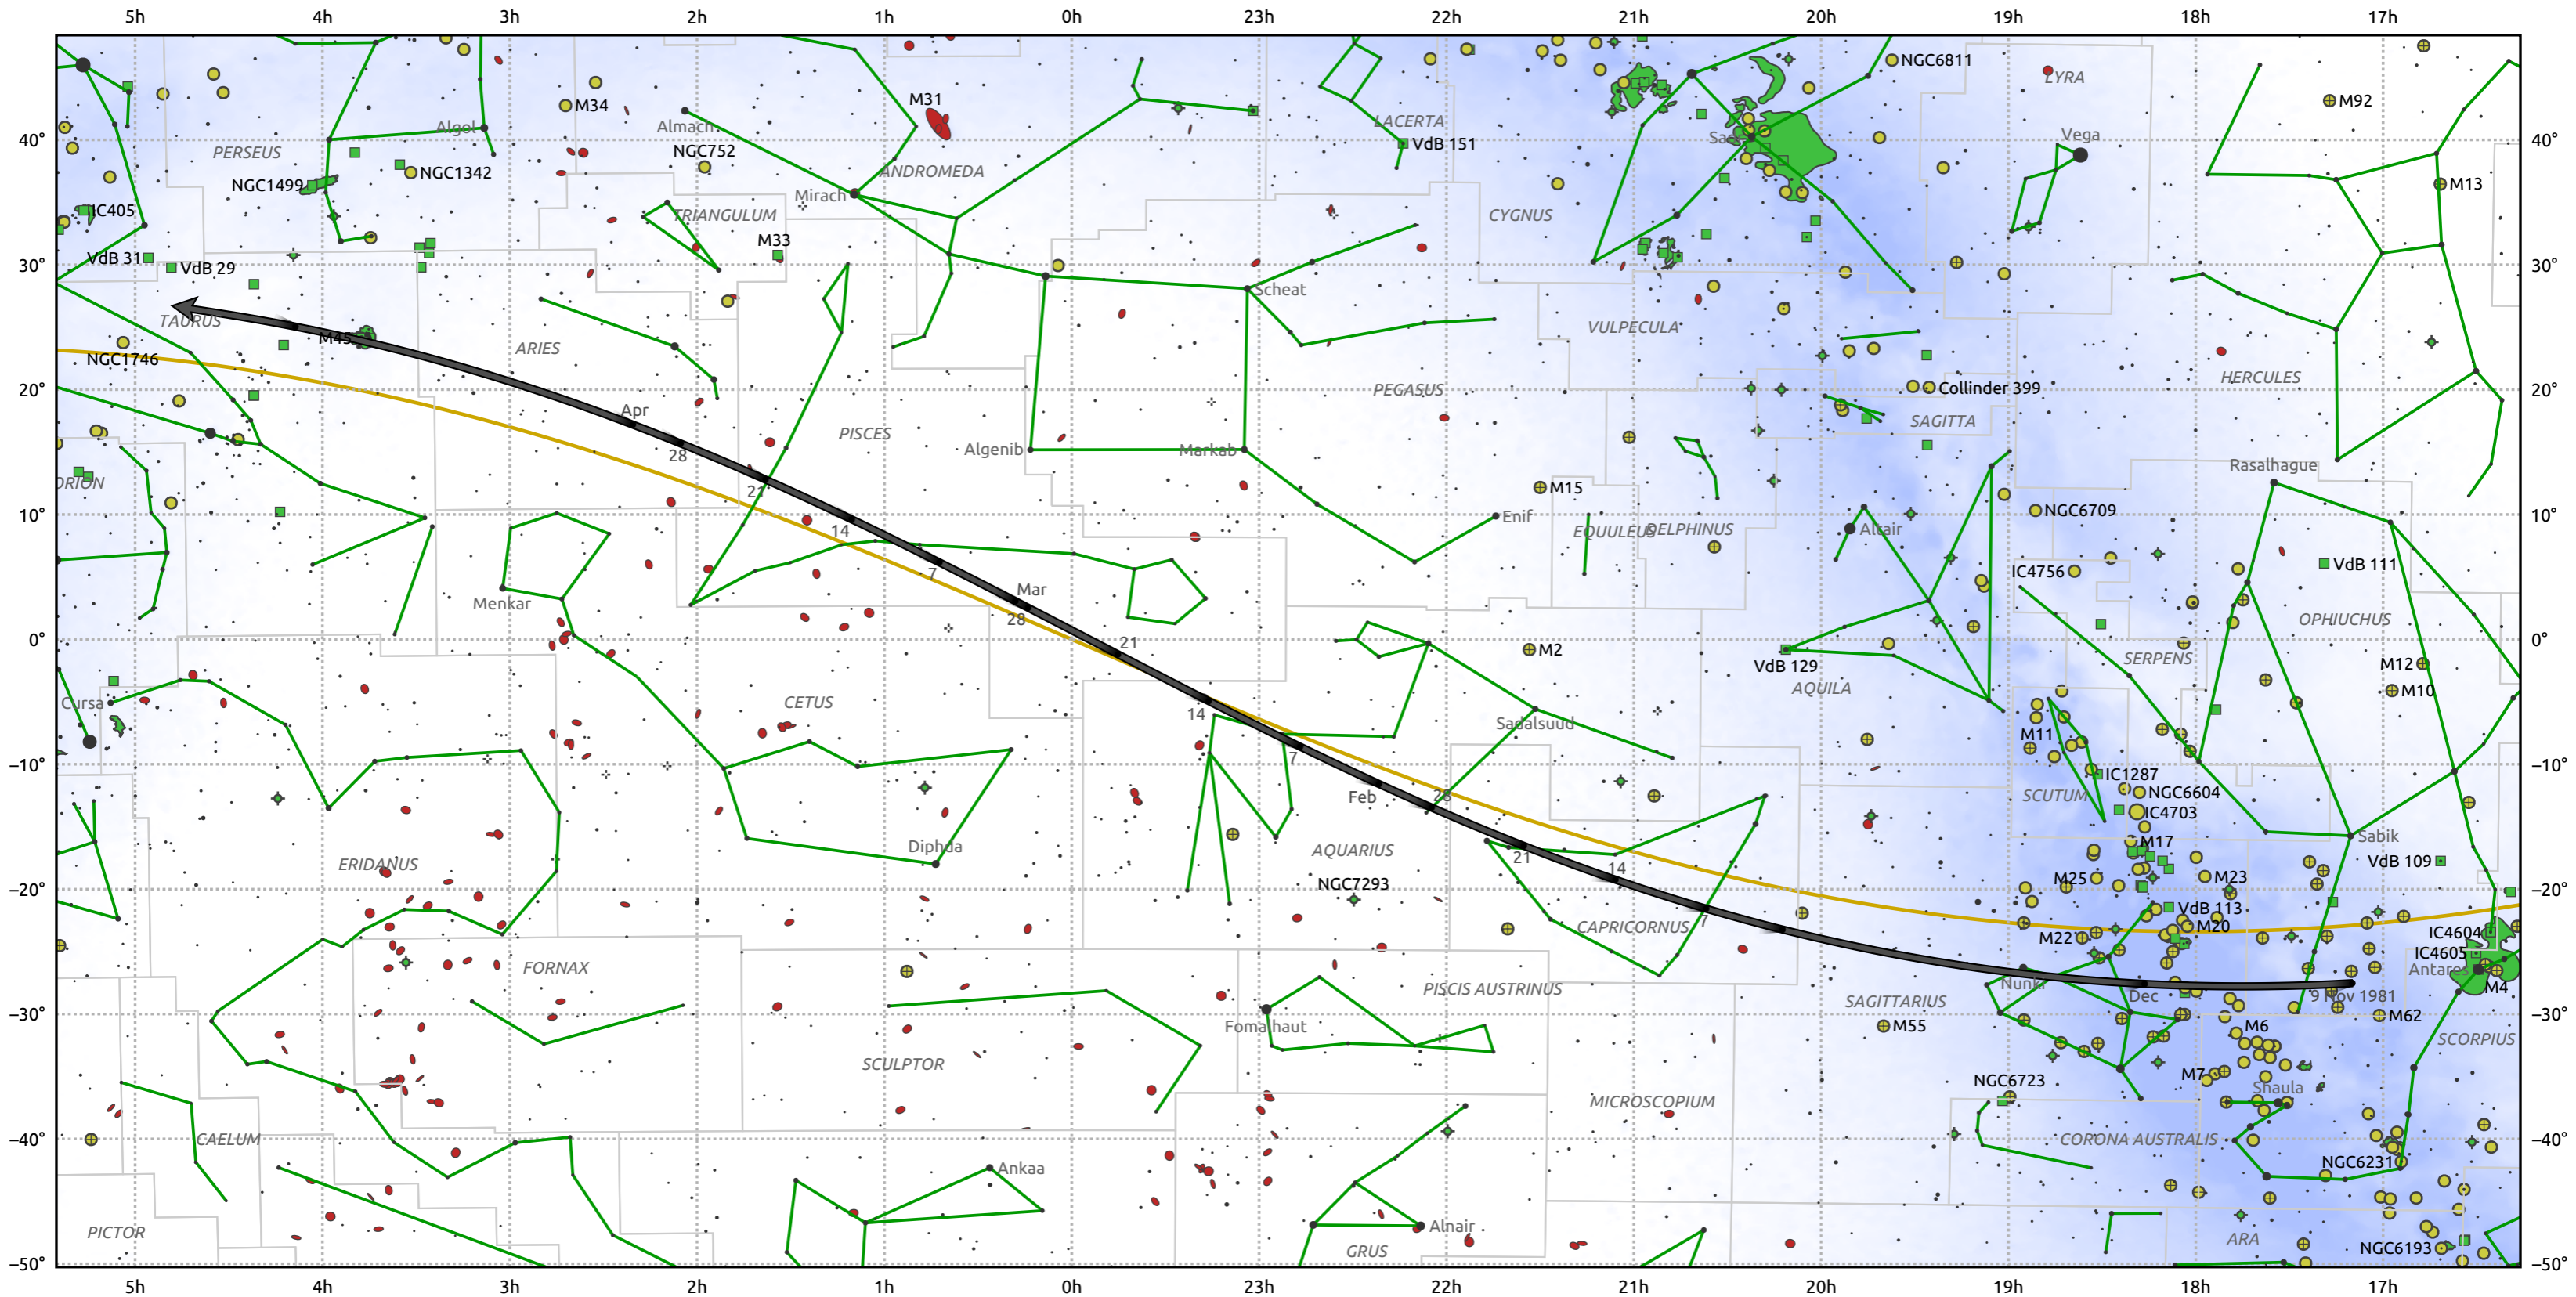

The path of 15P/Finlay starting on 9 Nov 1981

© Dominic Ford 2011–2025. Date markers placed at midnight UTC. Downloaded from <https://in-the-sky.org>

Magnitude scale: ● 6.0 ● 5.0 ● 4.0 ● 3.0 ● 2.0 ● 1.0 ● 0.0

— Ecliptic Plane

● Galaxy ■ Bright nebula ● Open cluster ⊕ Globular cluster ◆ Planetary nebula

Date	Mag
1981 Dec 3	11.7
1981 Dec 25	10.7
1982 Jan 1	10.3
1982 Jan 20	9.7
1982 Mar 1	9.7
1982 Mar 25	10.7
1982 Apr 15	11.7
1982 May 1	12.5
1982 May 6	12.8