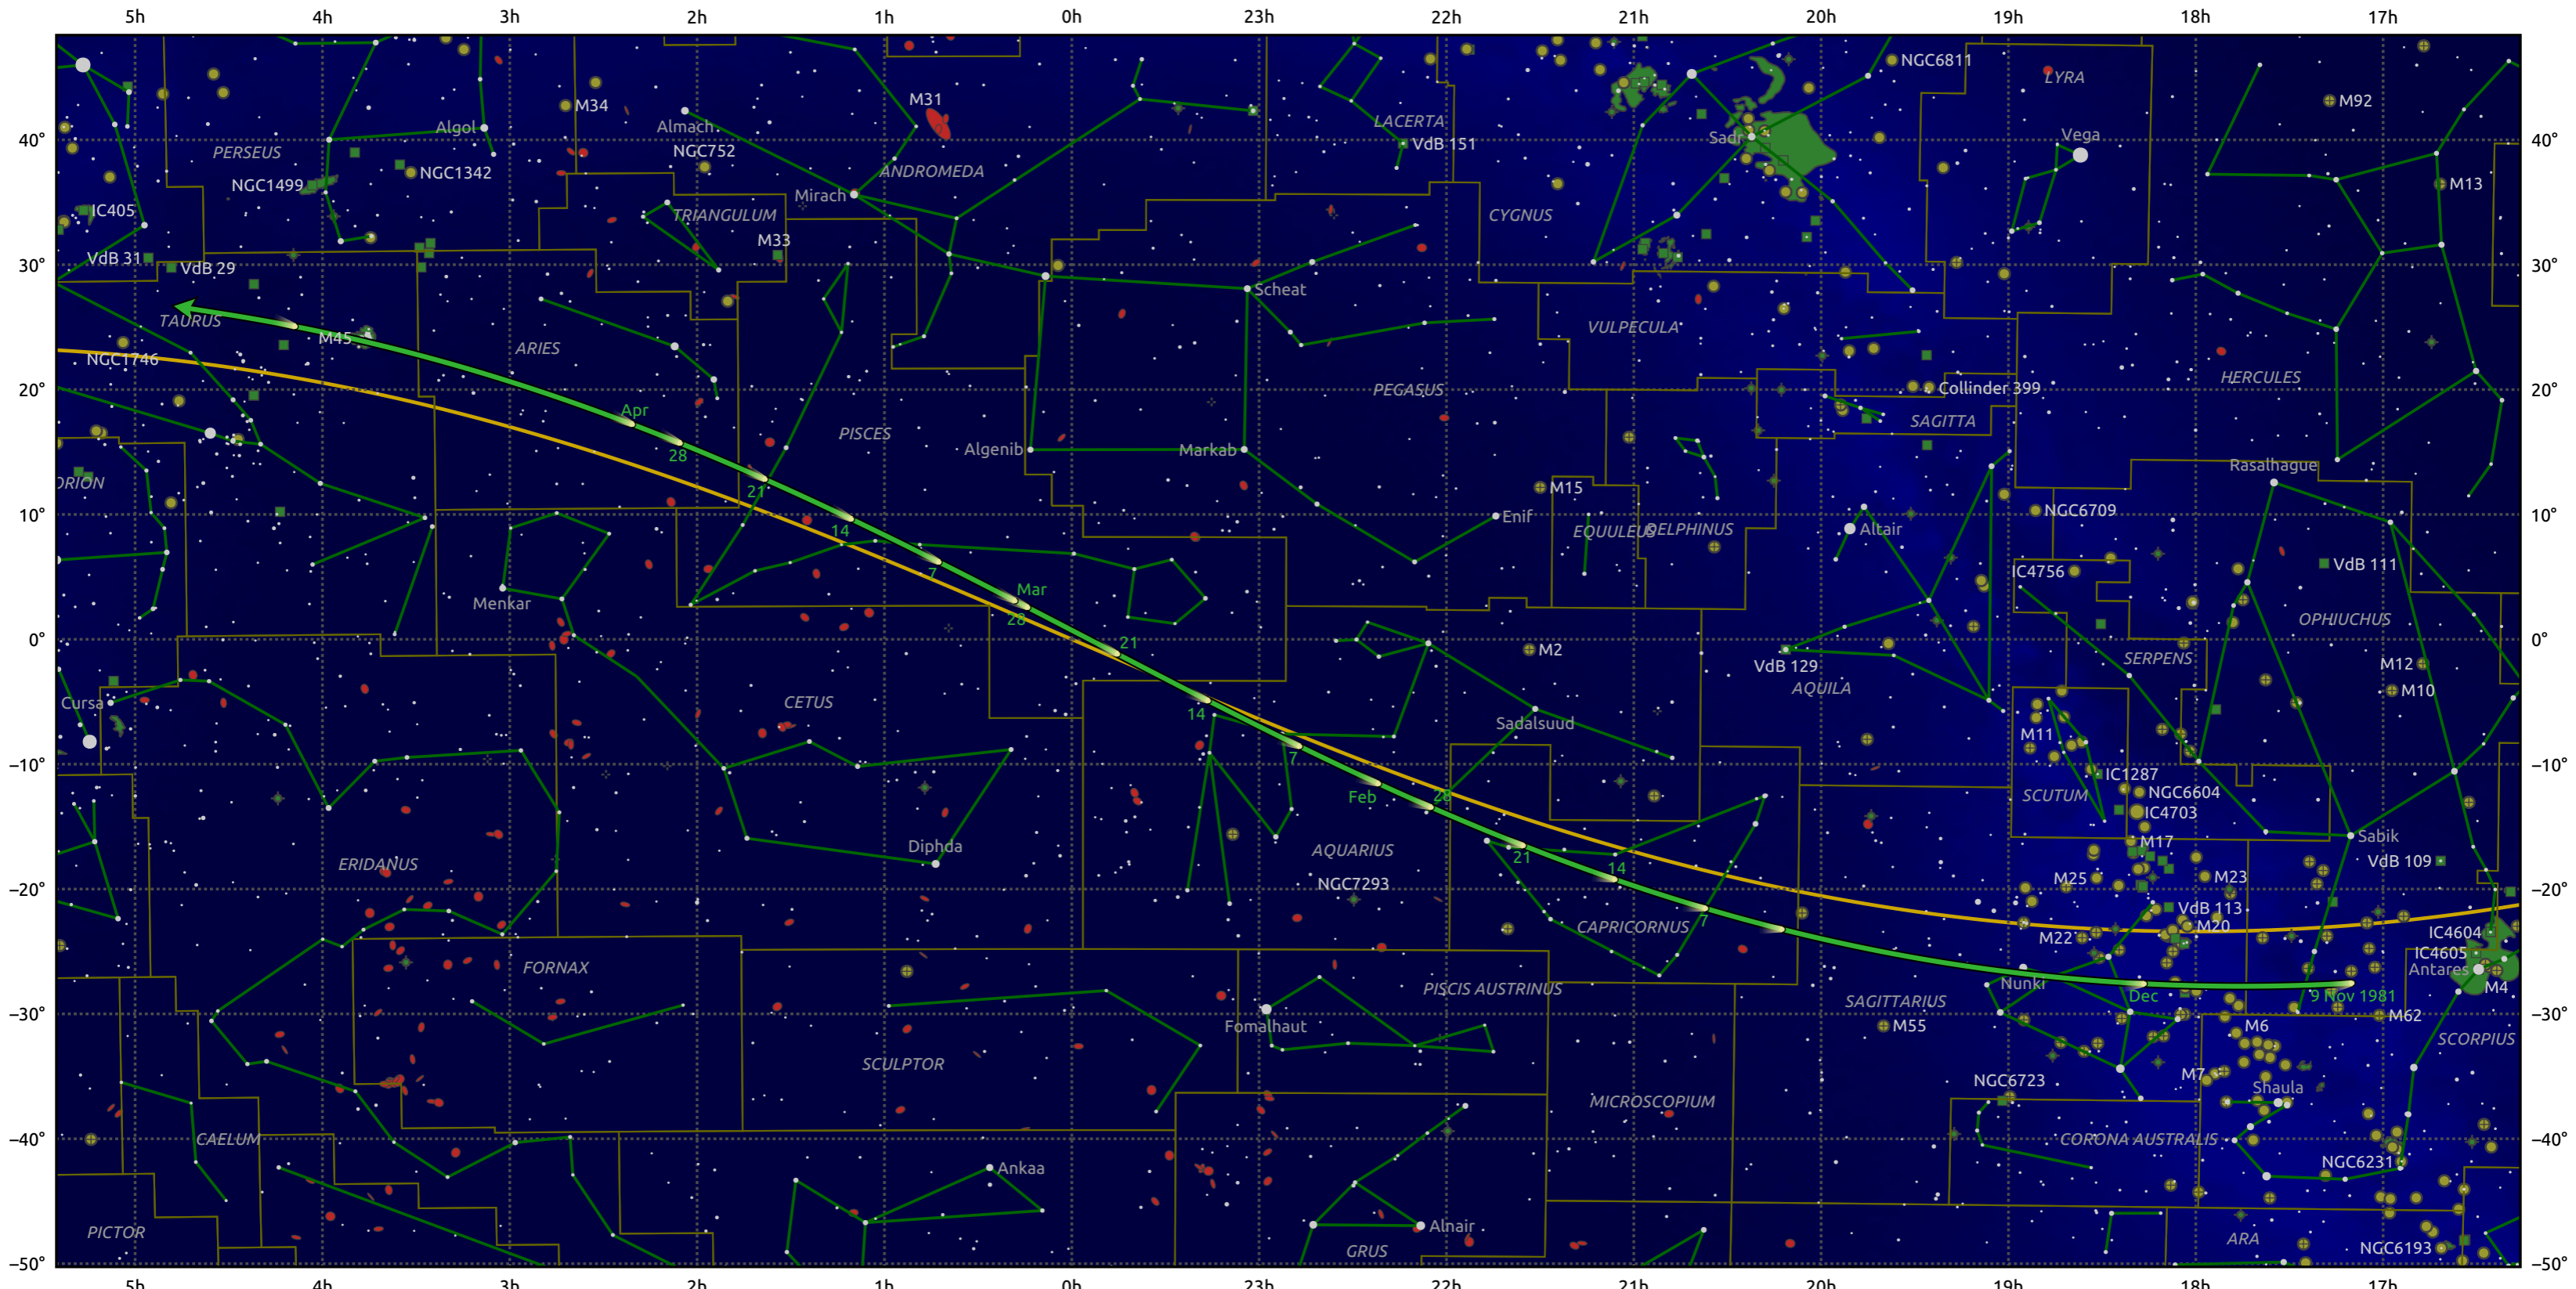

The path of 15P/Finlay starting on 9 Nov 1981

© Dominic Ford 2011–2025. Date markers placed at midnight UTC. Downloaded from <https://in-the-sky.org>

Magnitude scale: 6.0 5.0 4.0 3.0 2.0 1.0 0.0

— Ecliptic Plane

■ Galaxy
 ■ Bright nebula
 ● Open cluster
 ⊕ Globular cluster
 ◆ Planetary nebula

Date	Mag
1981 Dec 3	11.7
1981 Dec 25	10.7
1982 Jan 1	10.3
1982 Jan 20	9.7
1982 Mar 1	9.7
1982 Mar 25	10.7
1982 Apr 15	11.7
1982 May 1	12.5
1982 May 6	12.8