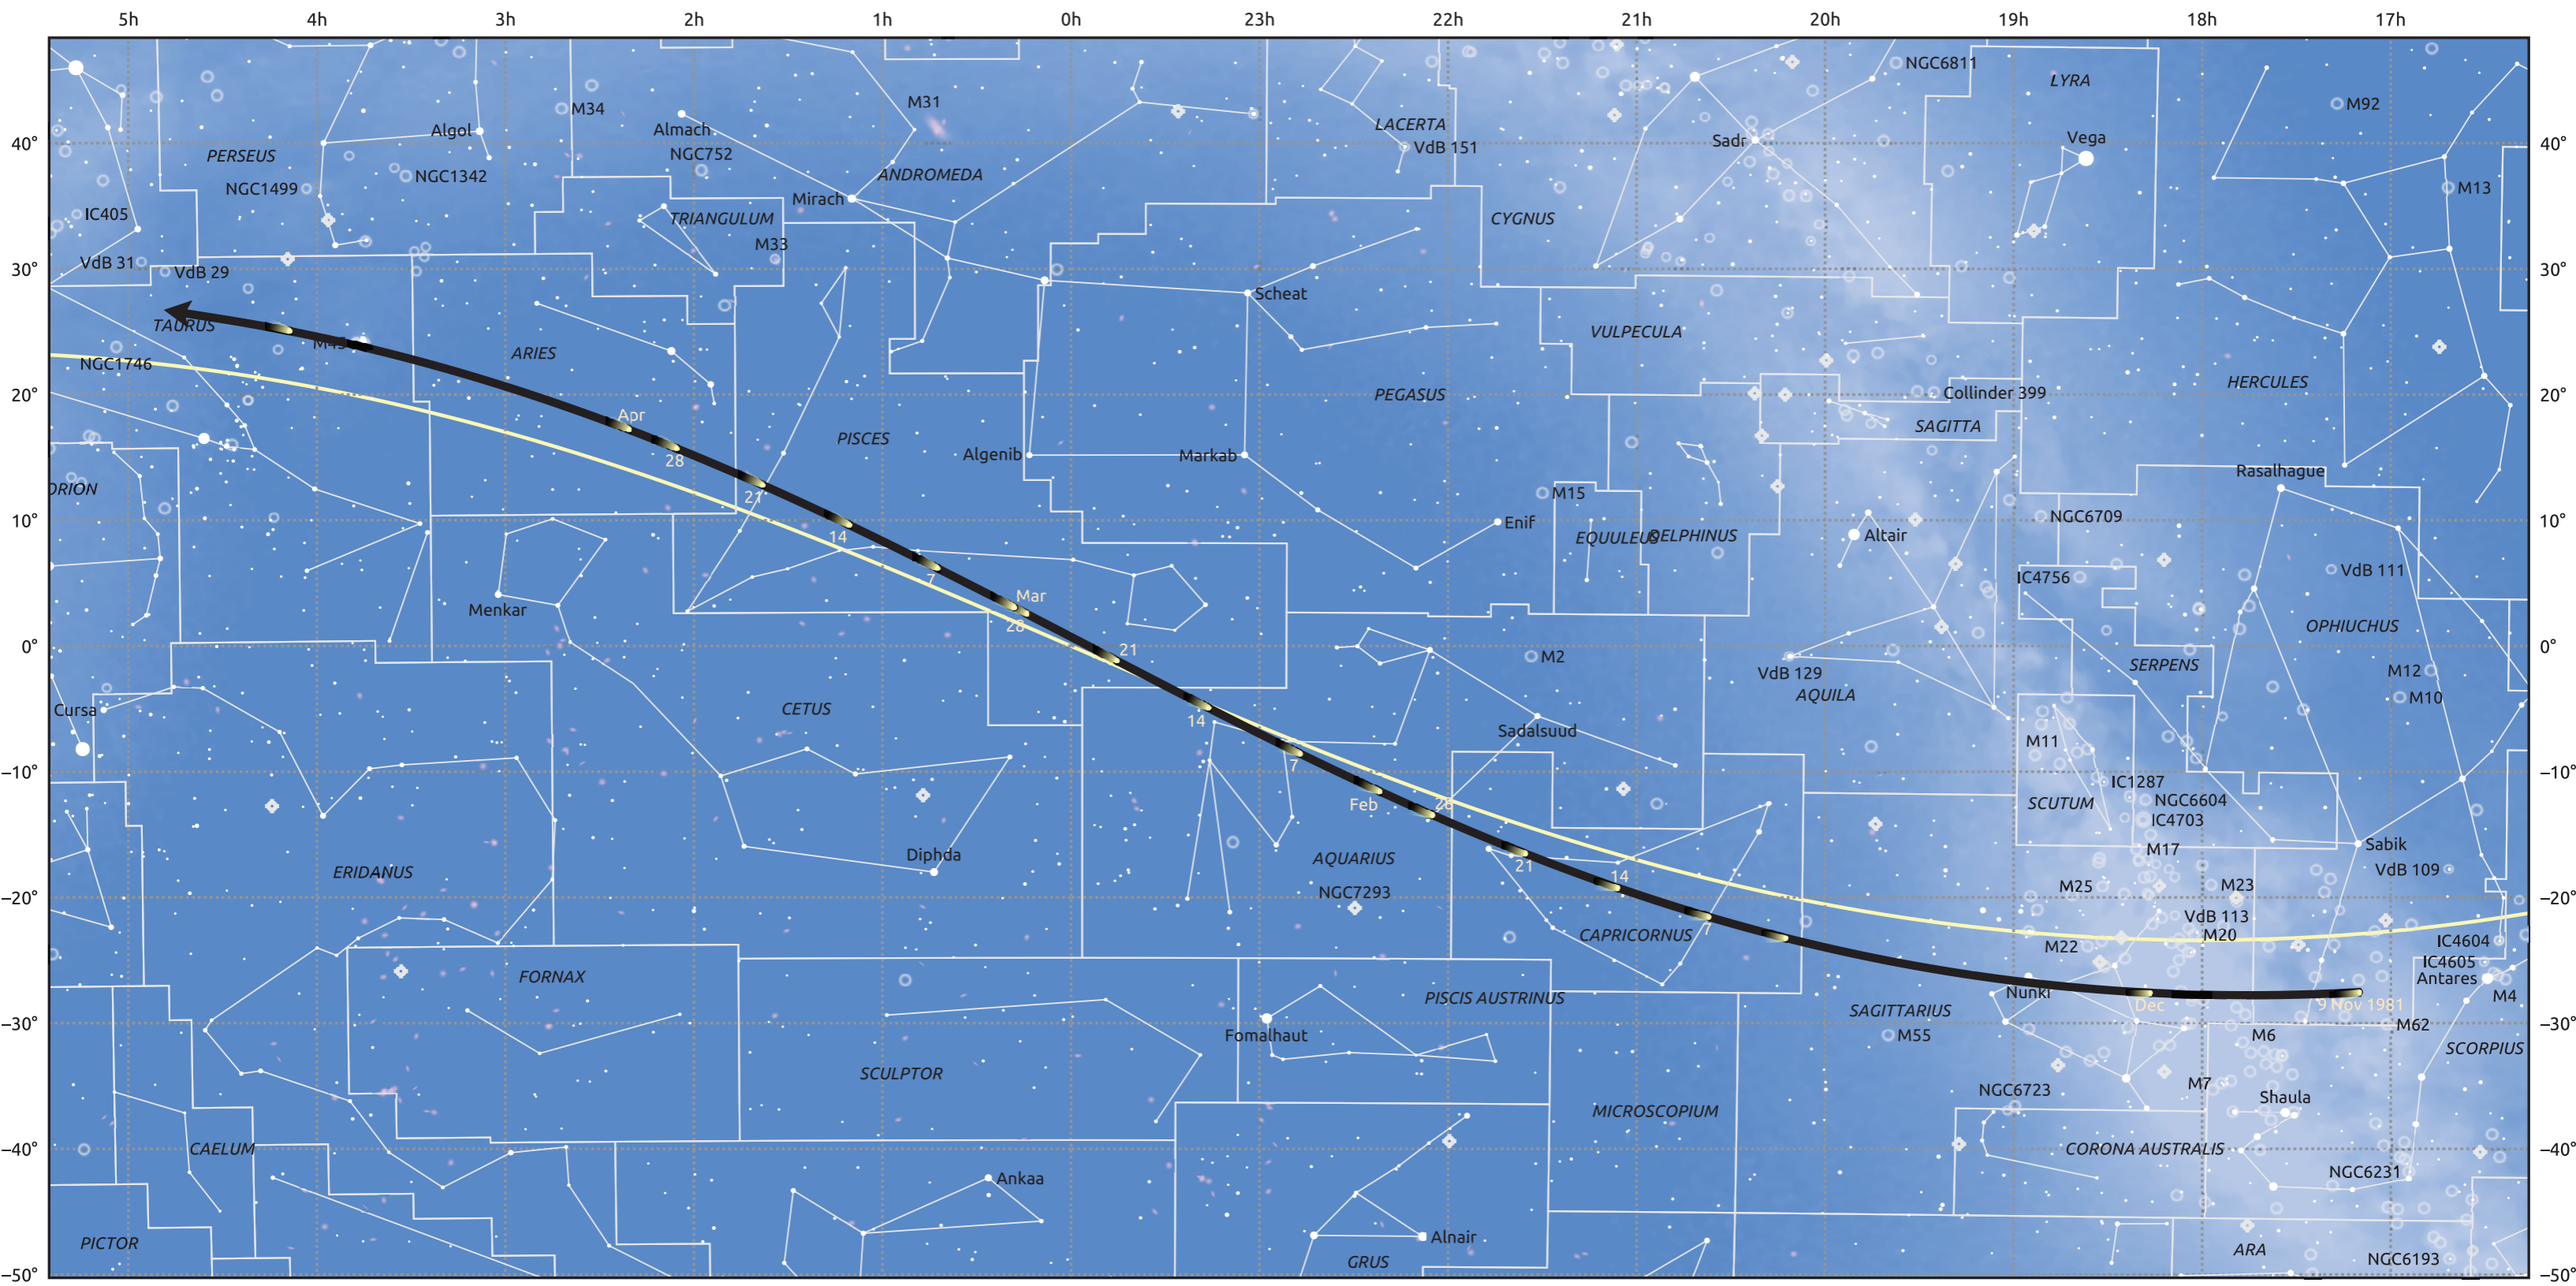

The path of 15P/Finlay starting on 9 Nov 1981

© Dominic Ford 2011–2025. Date markers placed at midnight UTC. Downloaded from <https://in-the-sky.org>

Magnitude scale: 6.0 5.0 4.0 3.0 2.0 1.0 0.0

Ecliptic Plane

Galaxy Bright nebula Open cluster Globular cluster Planetary nebula

Date	Mag
1981 Dec 3	11.7
1981 Dec 25	10.7
1982 Jan 1	10.3
1982 Jan 20	9.7
1982 Mar 1	9.7
1982 Mar 25	10.7
1982 Apr 15	11.7
1982 May 1	12.5
1982 May 6	12.8