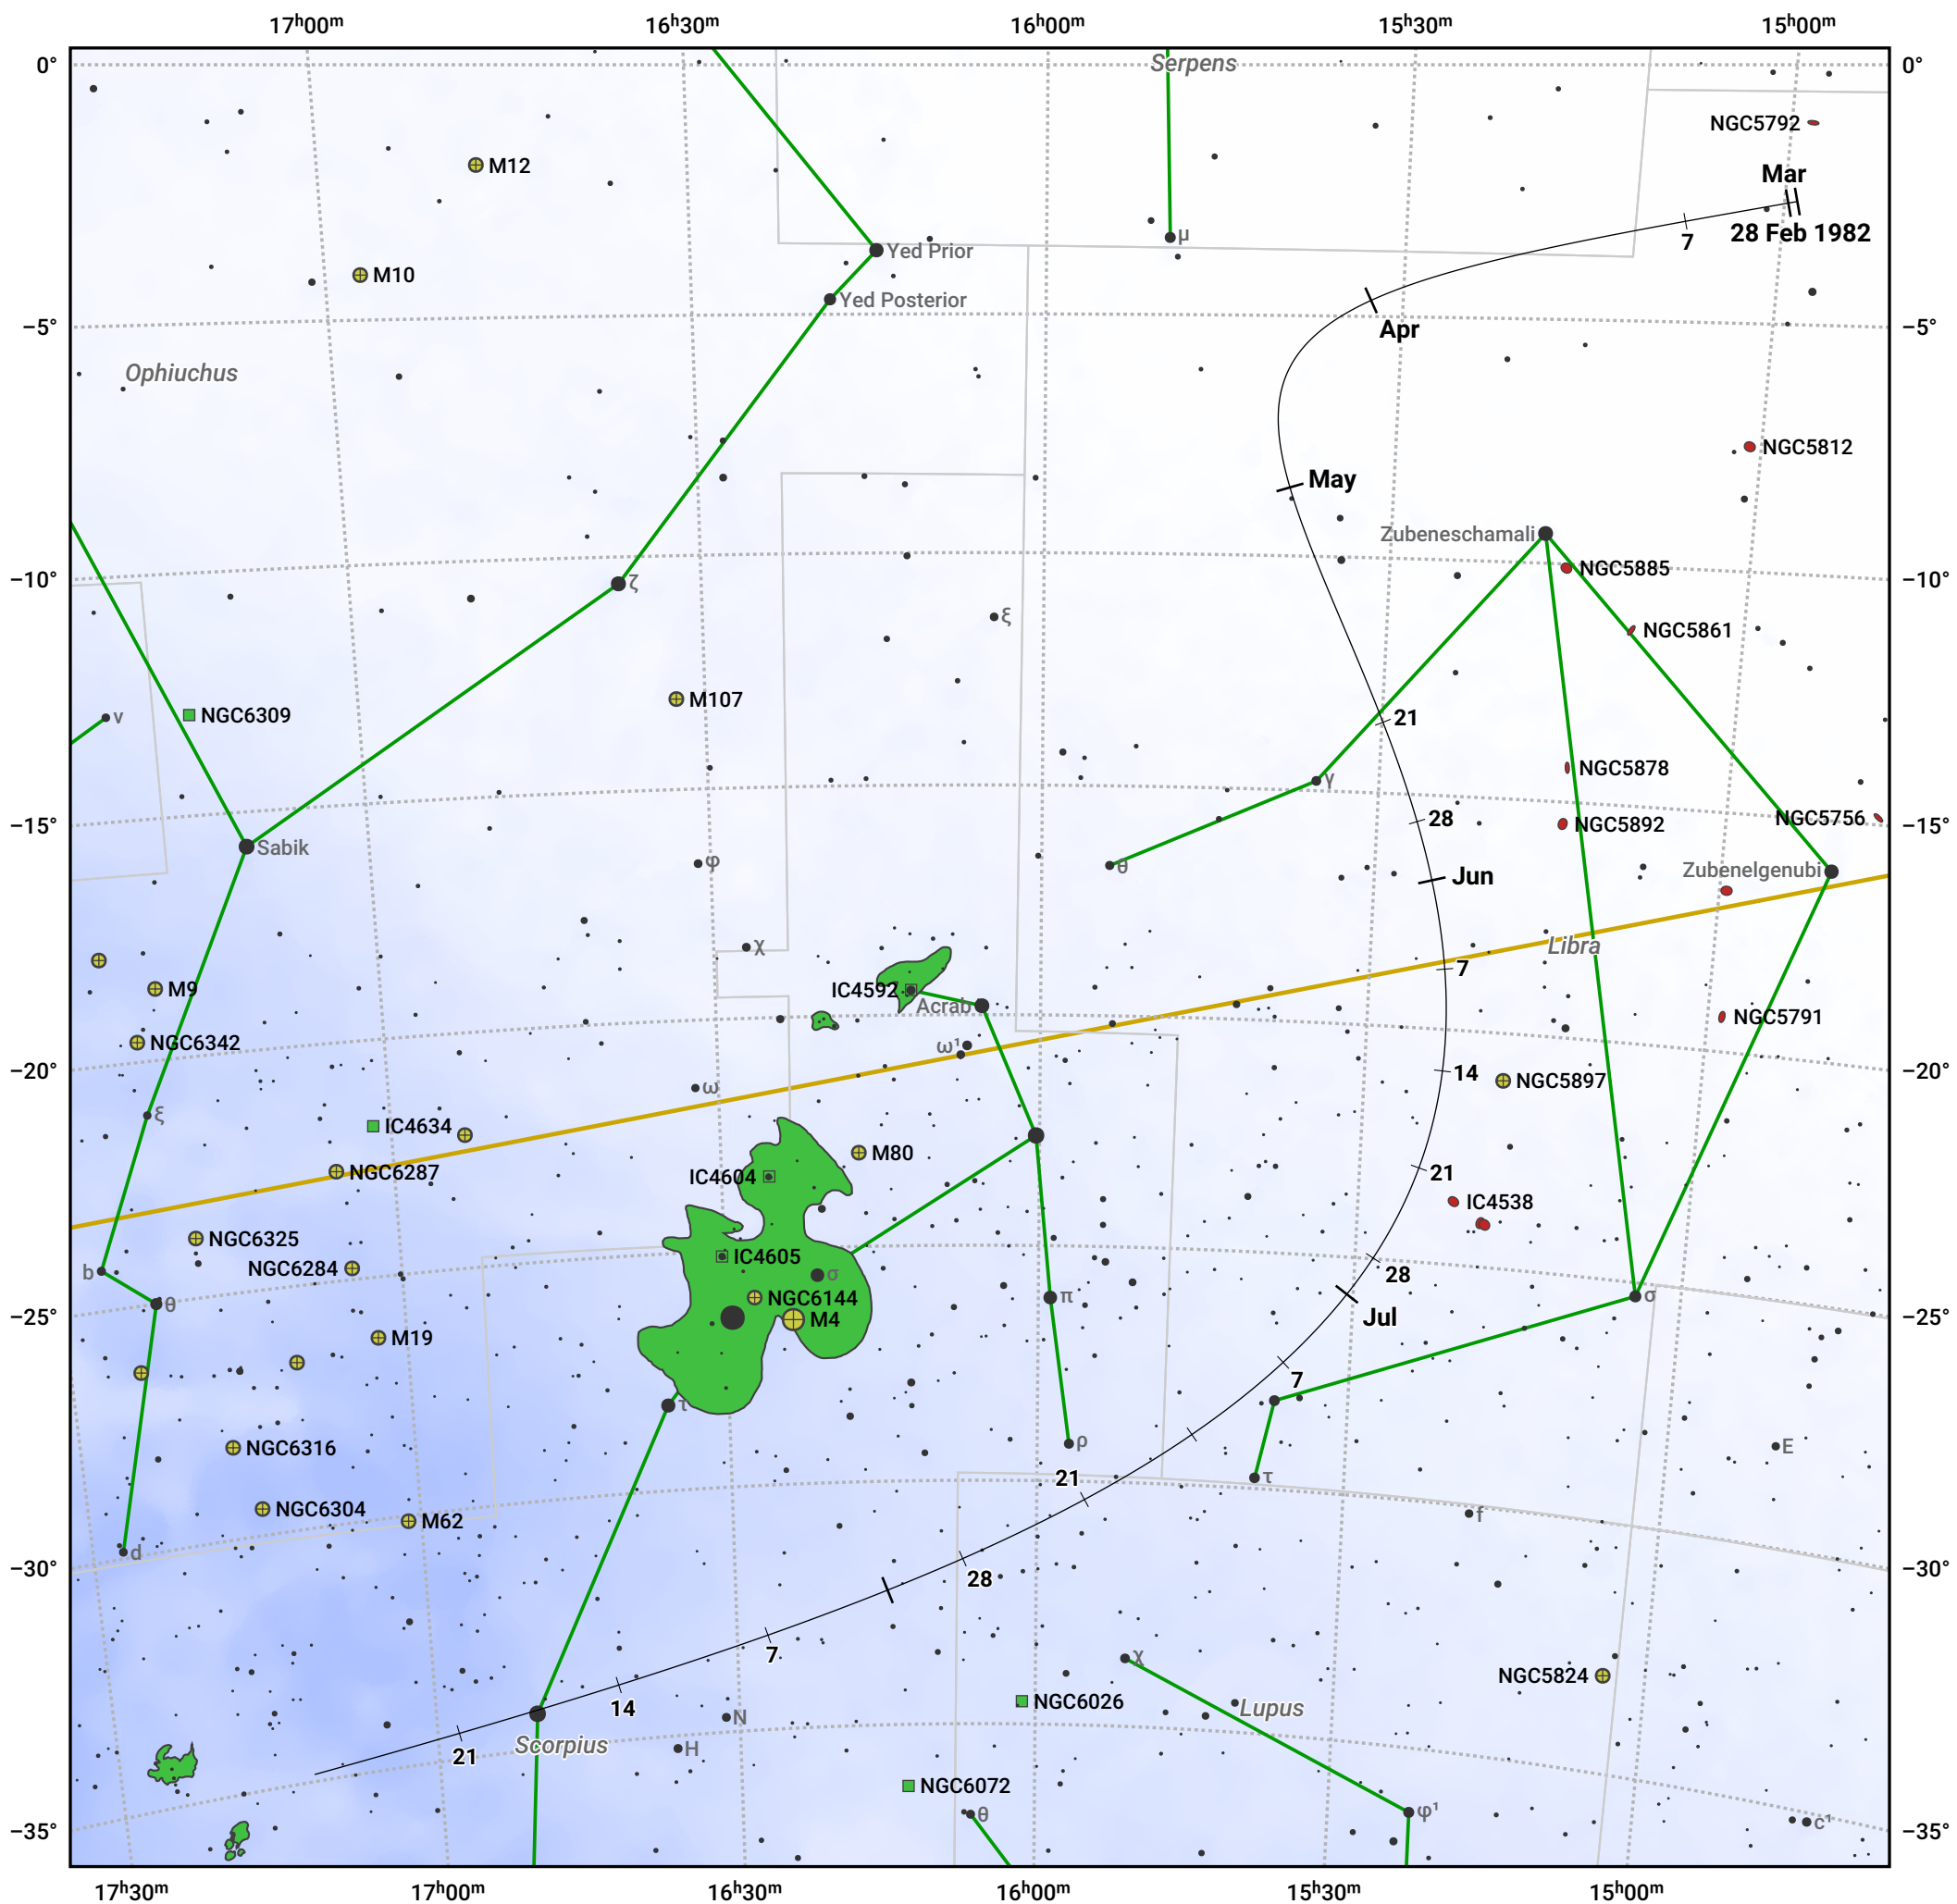

The path of 9P/Tempel starting on 28 Feb 1982

© Dominic Ford 2011–2024. Date markers placed at midnight UTC. Downloaded from <https://in-the-sky.org>

Magnitude scale: 8.0 7.0 6.0 5.0 4.0 3.0 2.0 1.0

— Ecliptic Plane

Galaxy Bright nebula Open cluster Globular cluster

Date	Mag
1982 Mar 1	13.0
1982 Mar 23	12.0
1982 Apr 16	10.9
1982 May 1	10.4
1982 Jul 1	10.4
1982 Aug 14	11.9