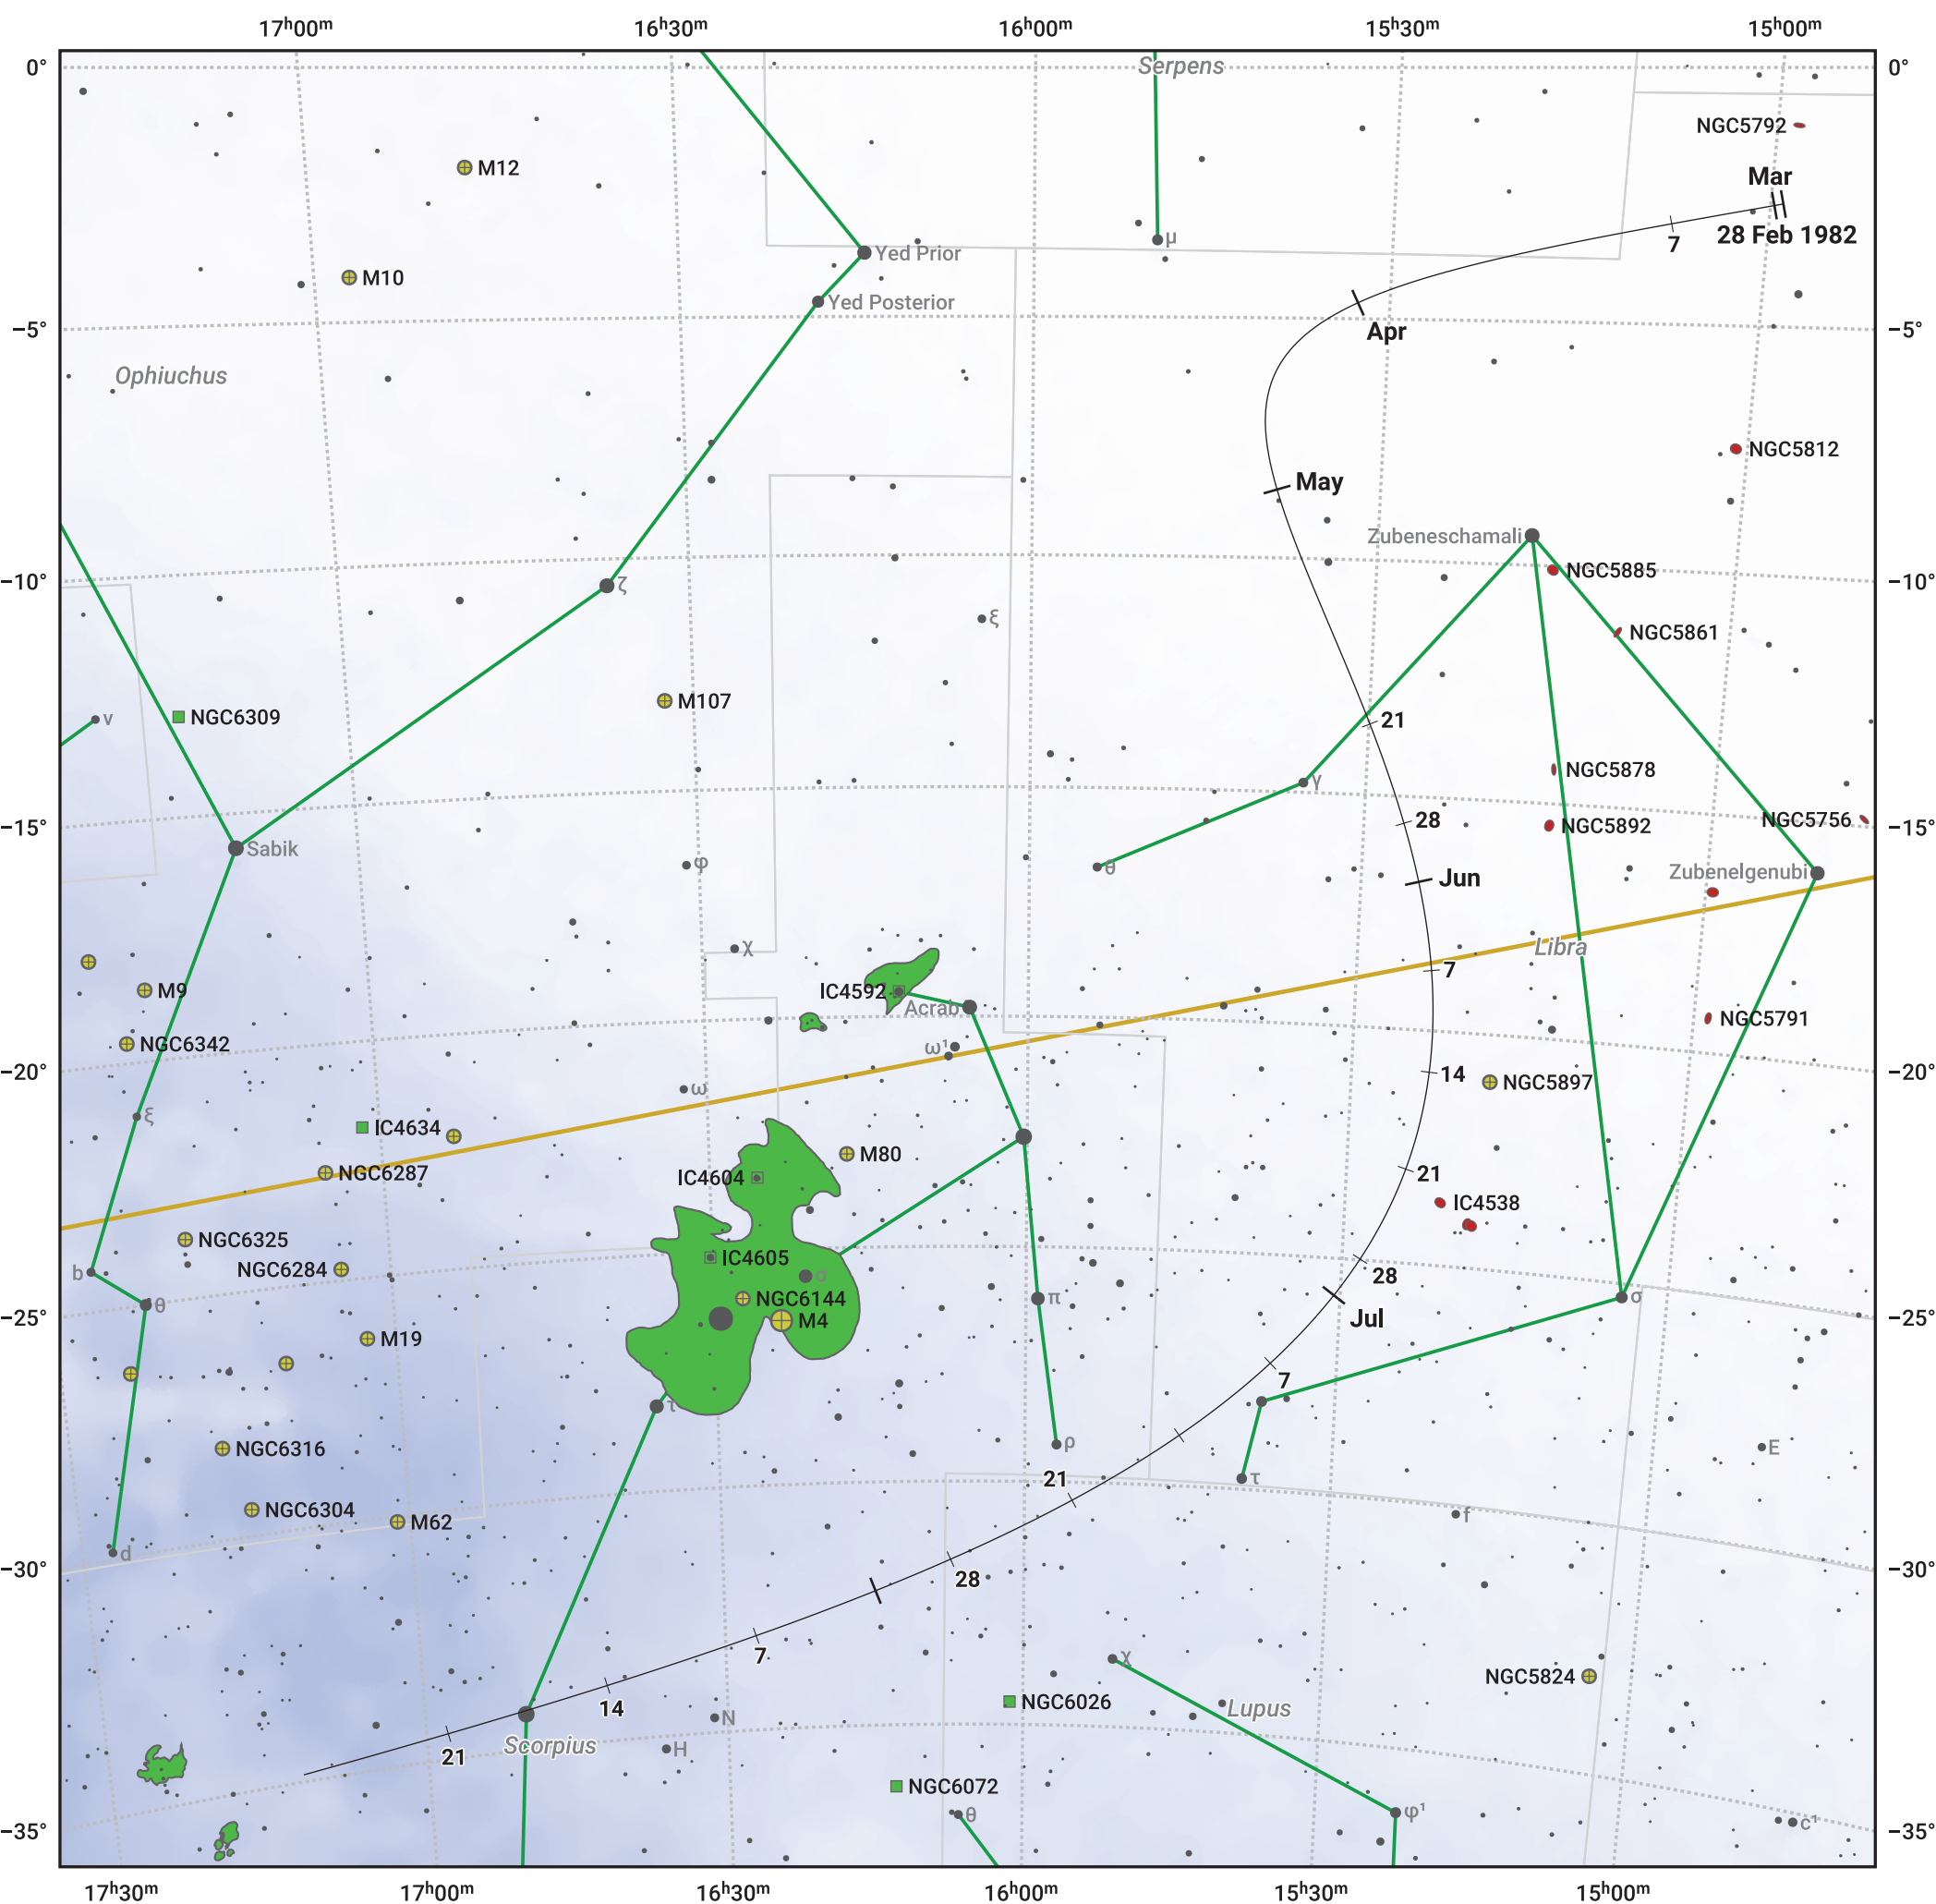

The path of 9P/Tempel starting on 28 Feb 1982

© Dominic Ford 2011–2024. Date markers placed at midnight UTC. Downloaded from <https://in-the-sky.org>

Magnitude scale: 8.0 7.0 6.0 5.0 4.0 3.0 2.0 1.0

- Ecliptic Plane
- Galaxy
- Bright nebula
- Open cluster
- ⊕ Globular cluster

Date	Mag
1982 Mar 1	13.0
1982 Mar 23	12.0
1982 Apr 16	10.9
1982 May 1	10.4
1982 Jul 1	10.4
1982 Aug 14	11.9