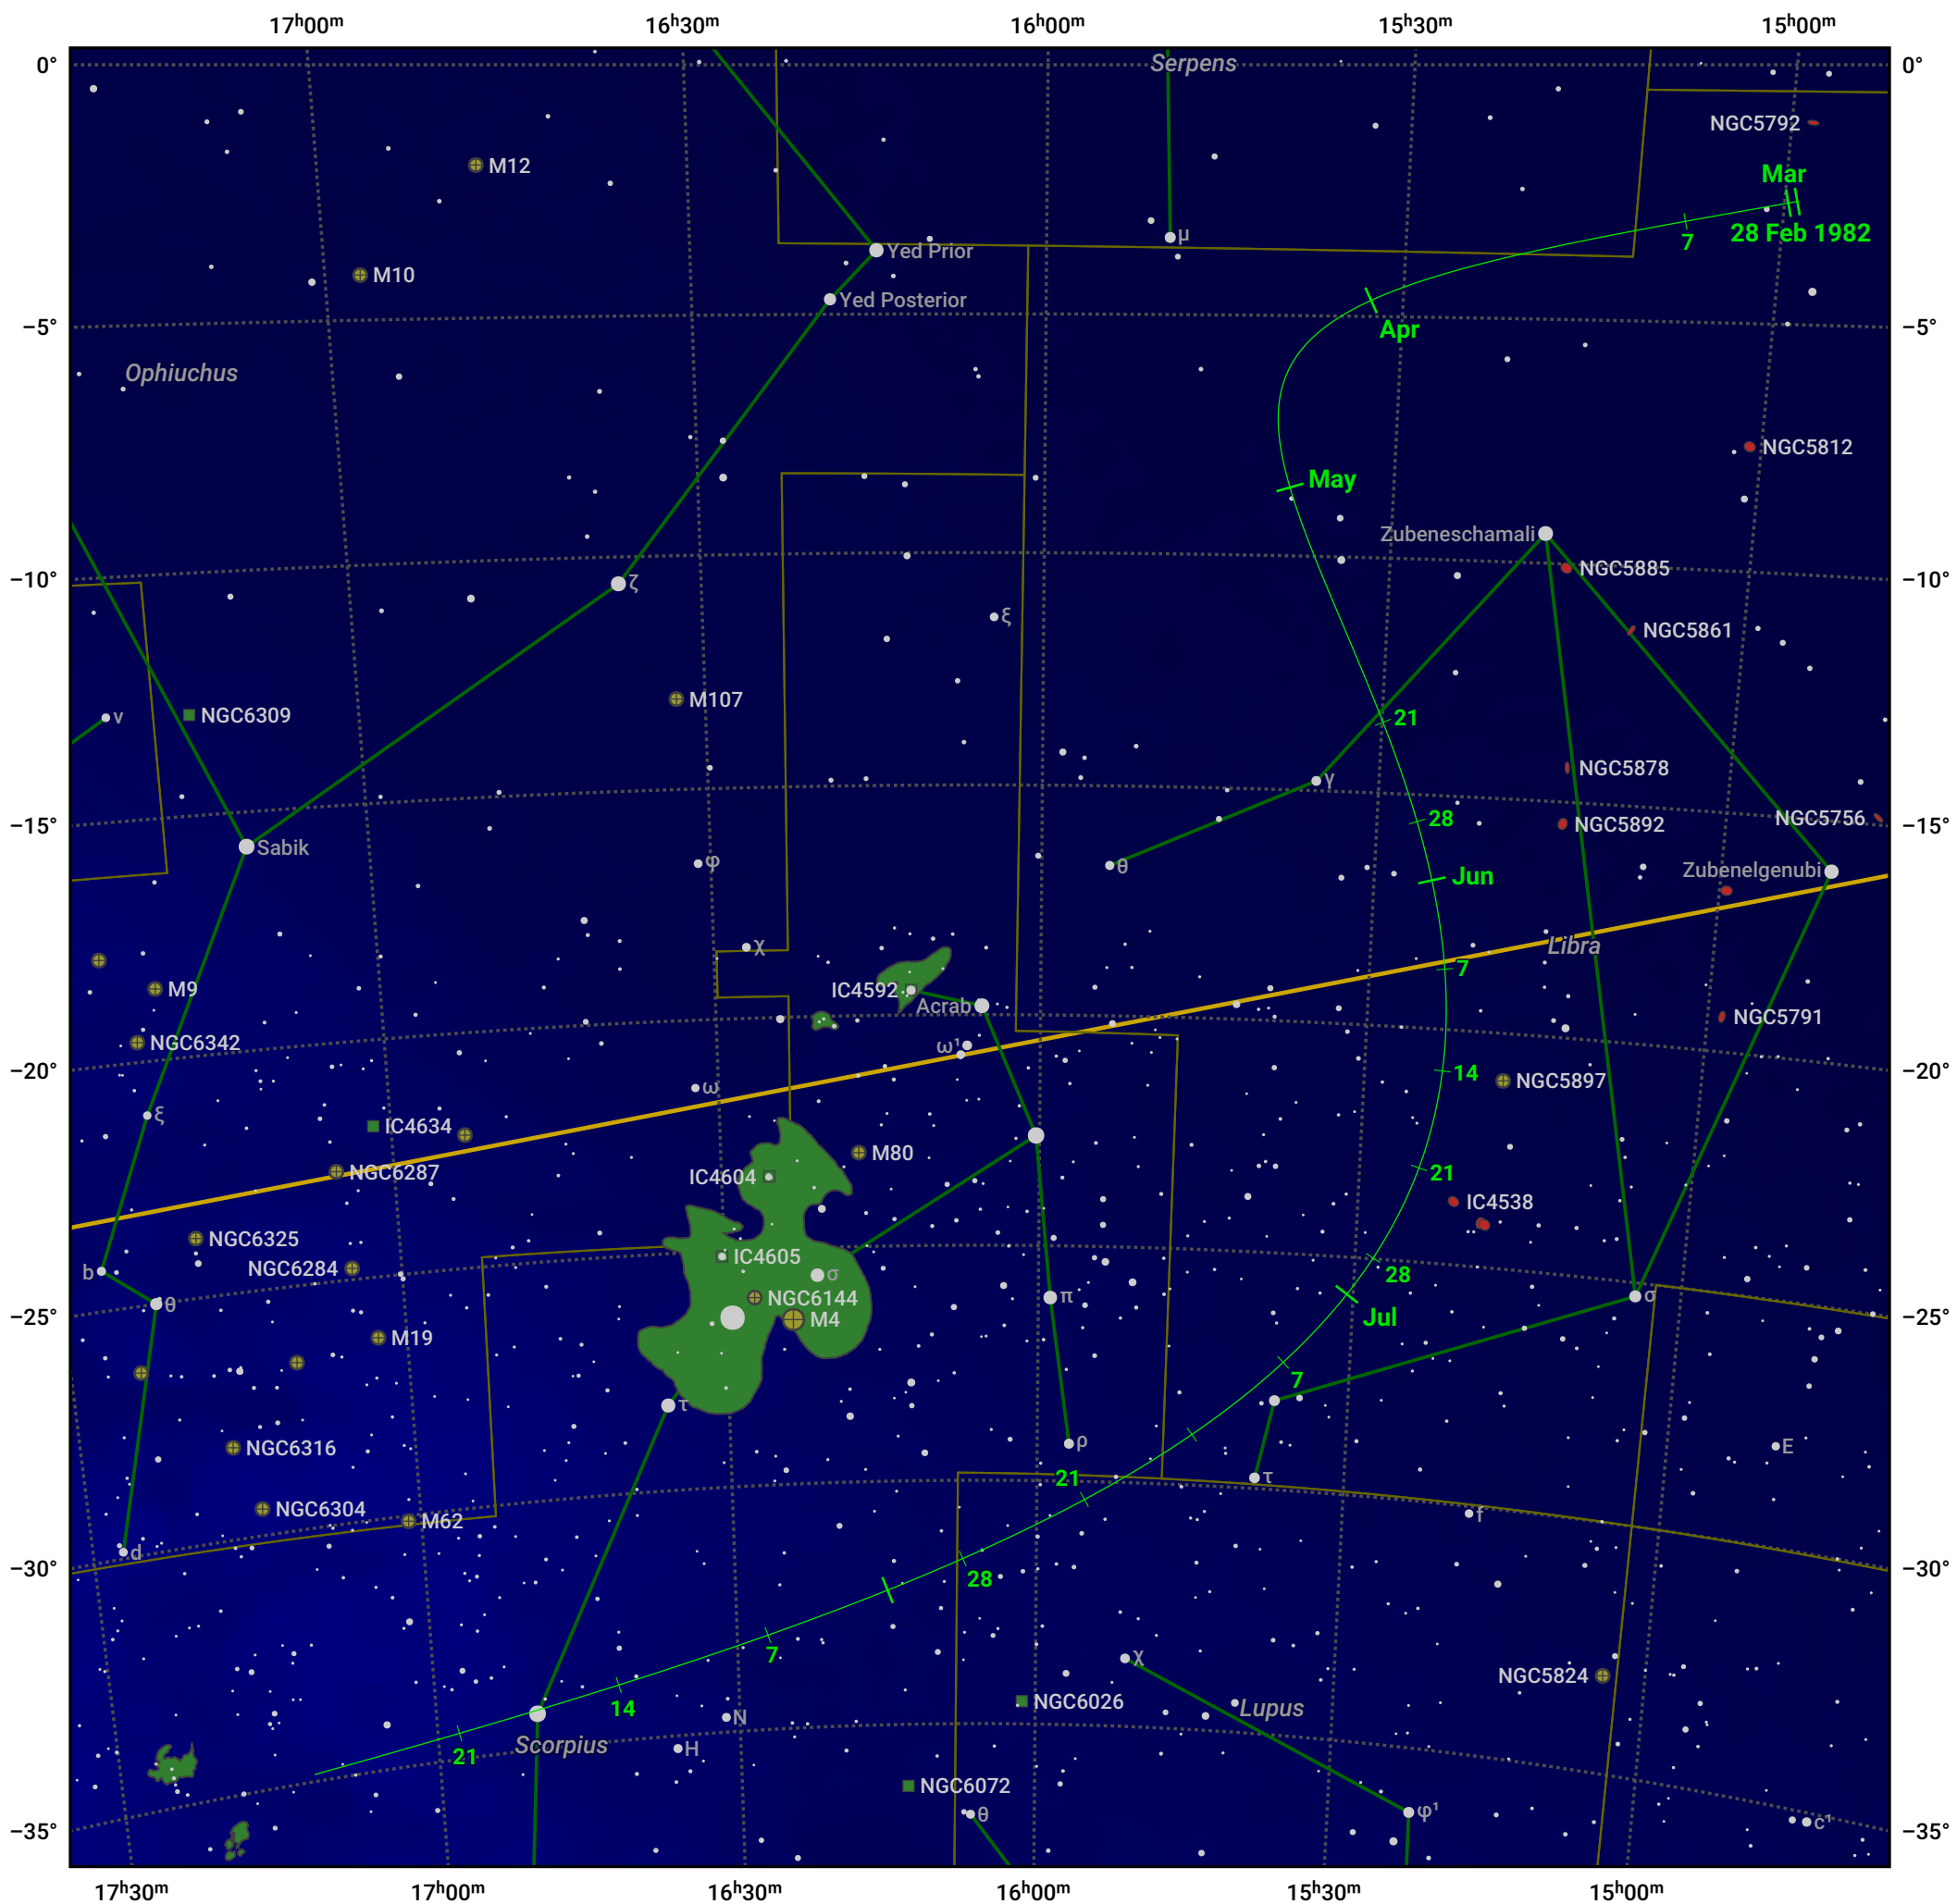

The path of 9P/Tempel starting on 28 Feb 1982

© Dominic Ford 2011–2024. Date markers placed at midnight UTC. Downloaded from <https://in-the-sky.org>

Magnitude scale: 8.0 7.0 6.0 5.0 4.0 3.0 2.0 1.0

— Ecliptic Plane

Galaxy Bright nebula Open cluster Globular cluster

Date	Mag
1982 Mar 1	13.0
1982 Mar 23	12.0
1982 Apr 16	10.9
1982 May 1	10.4
1982 Jul 1	10.4
1982 Aug 14	11.9