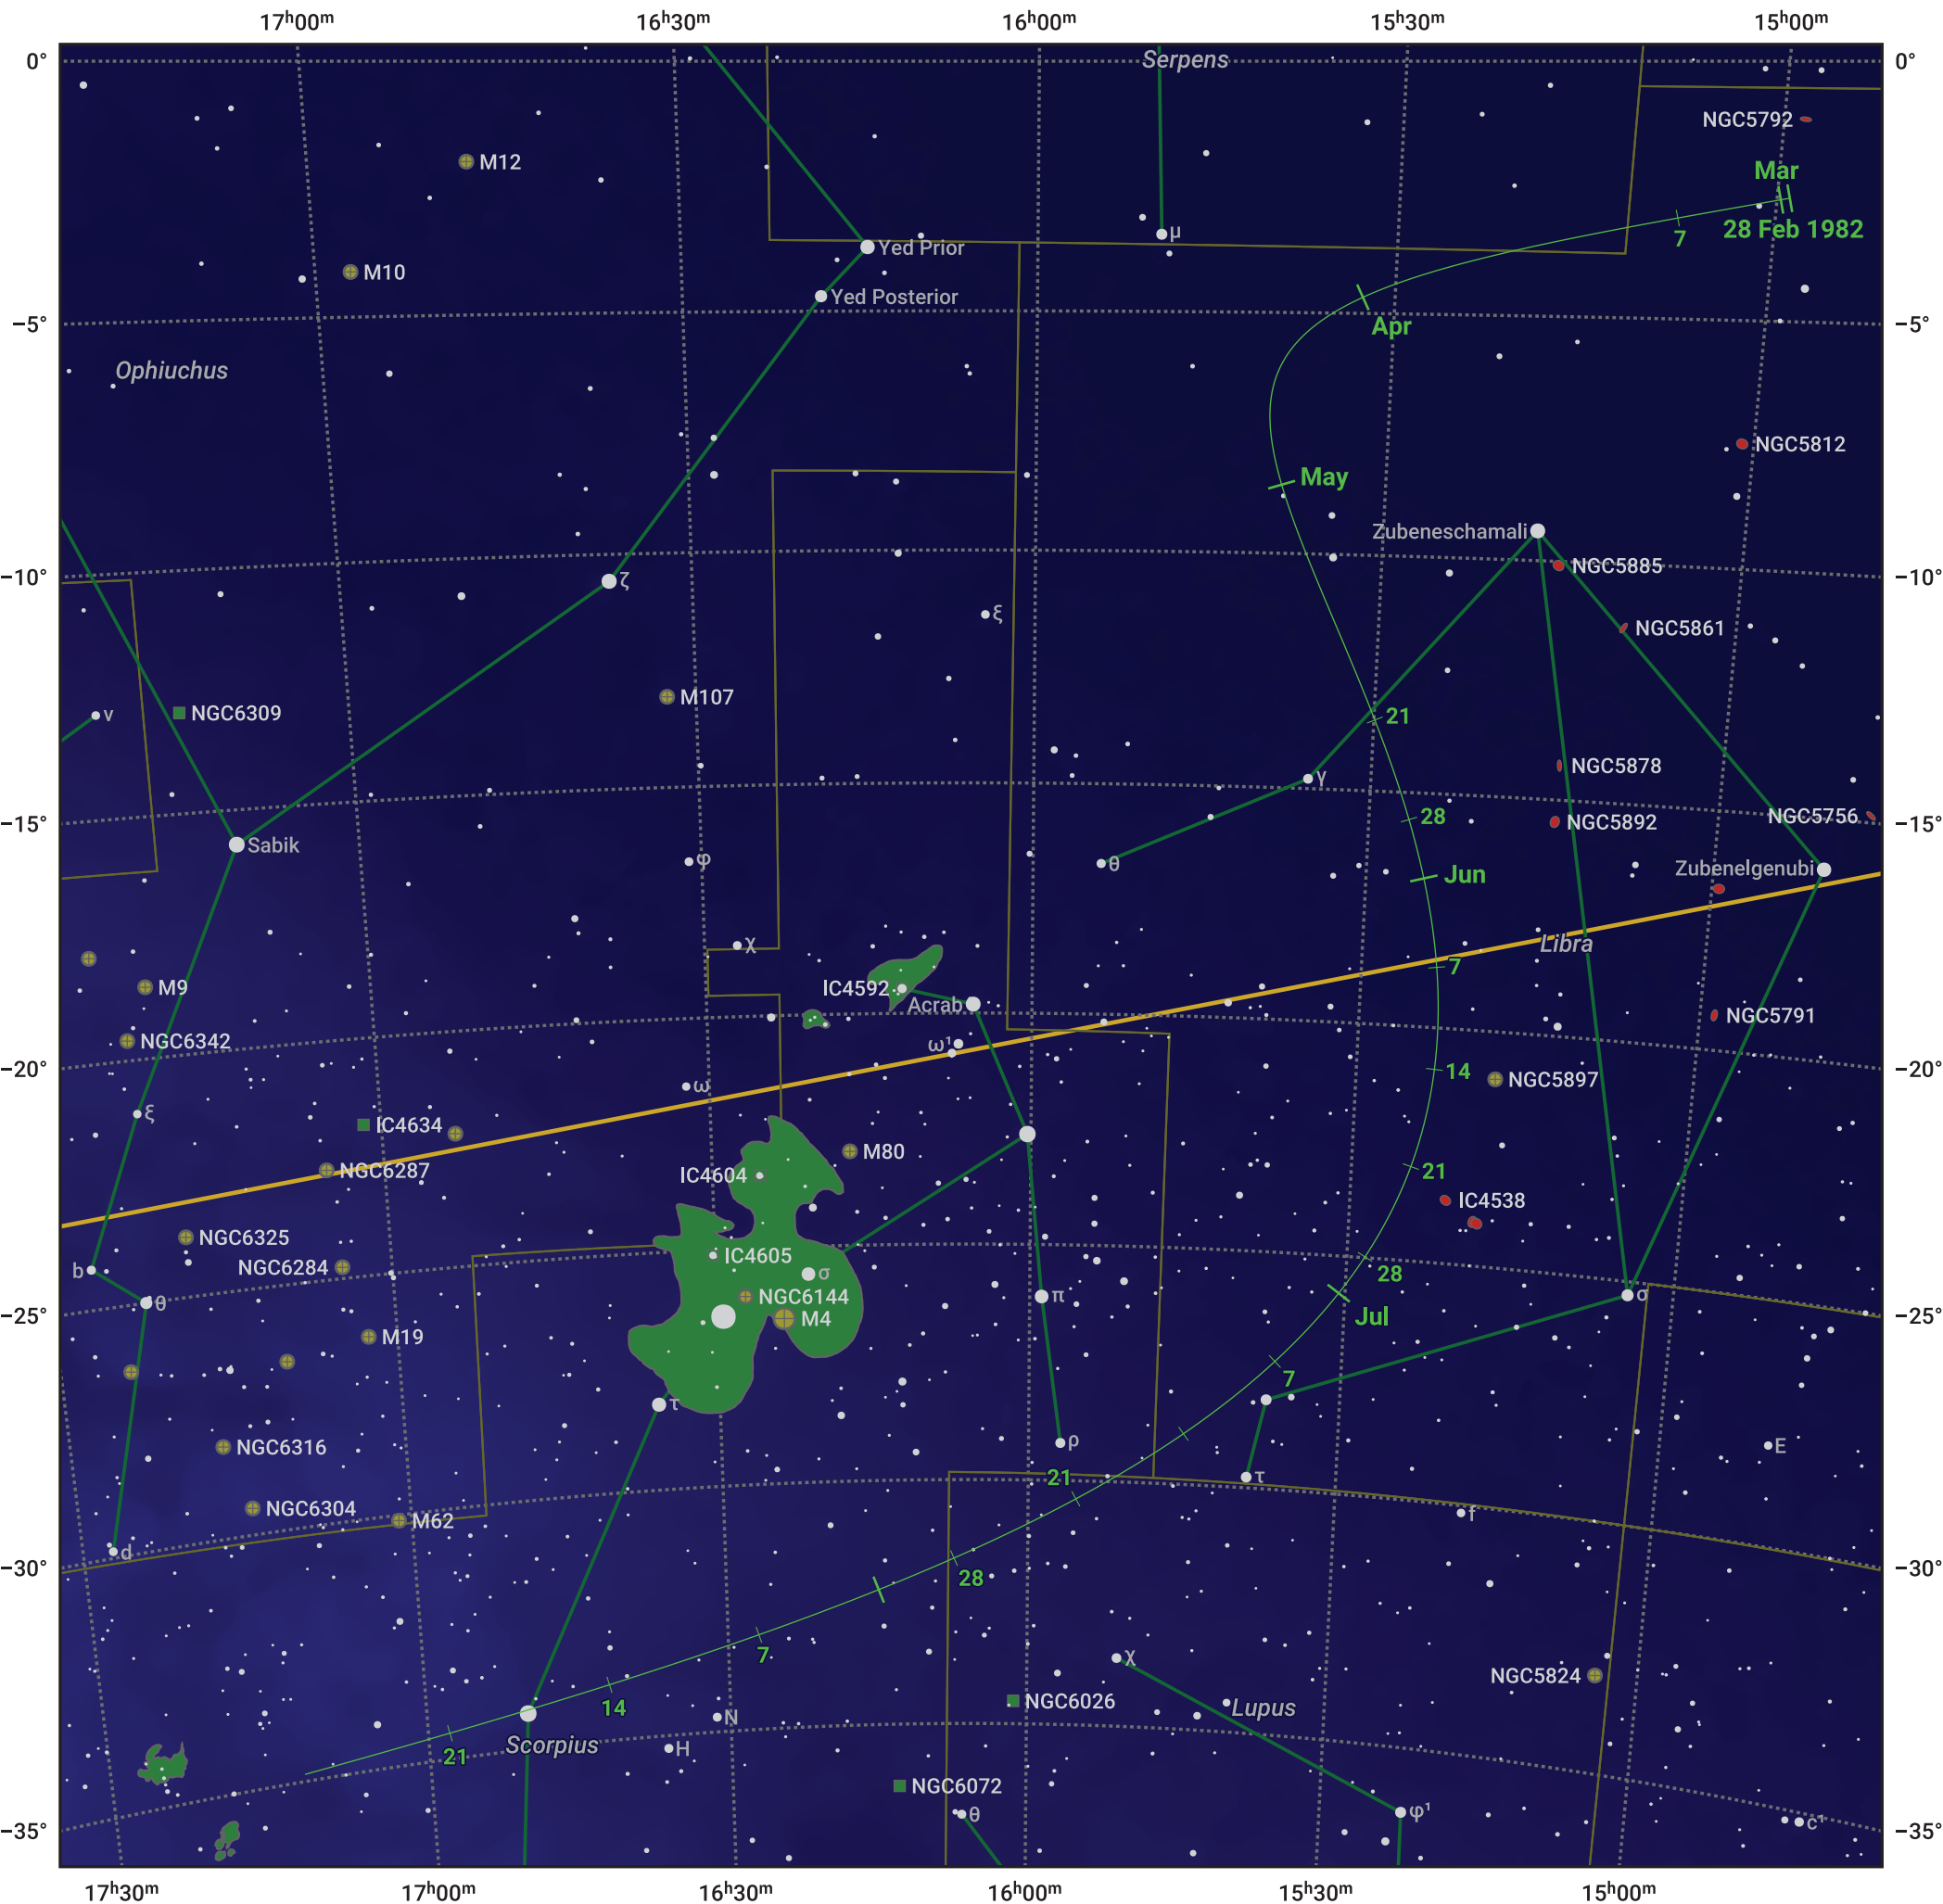

The path of 9P/Tempel starting on 28 Feb 1982

© Dominic Ford 2011–2024. Date markers placed at midnight UTC. Downloaded from <https://in-the-sky.org>

Magnitude scale: 8.0 7.0 6.0 5.0 4.0 3.0 2.0 1.0

— Ecliptic Plane

Galaxy Bright nebula Open cluster Globular cluster

Date	Mag
1982 Mar 1	13.0
1982 Mar 23	12.0
1982 Apr 16	10.9
1982 May 1	10.4
1982 Jul 1	10.4
1982 Aug 14	11.9