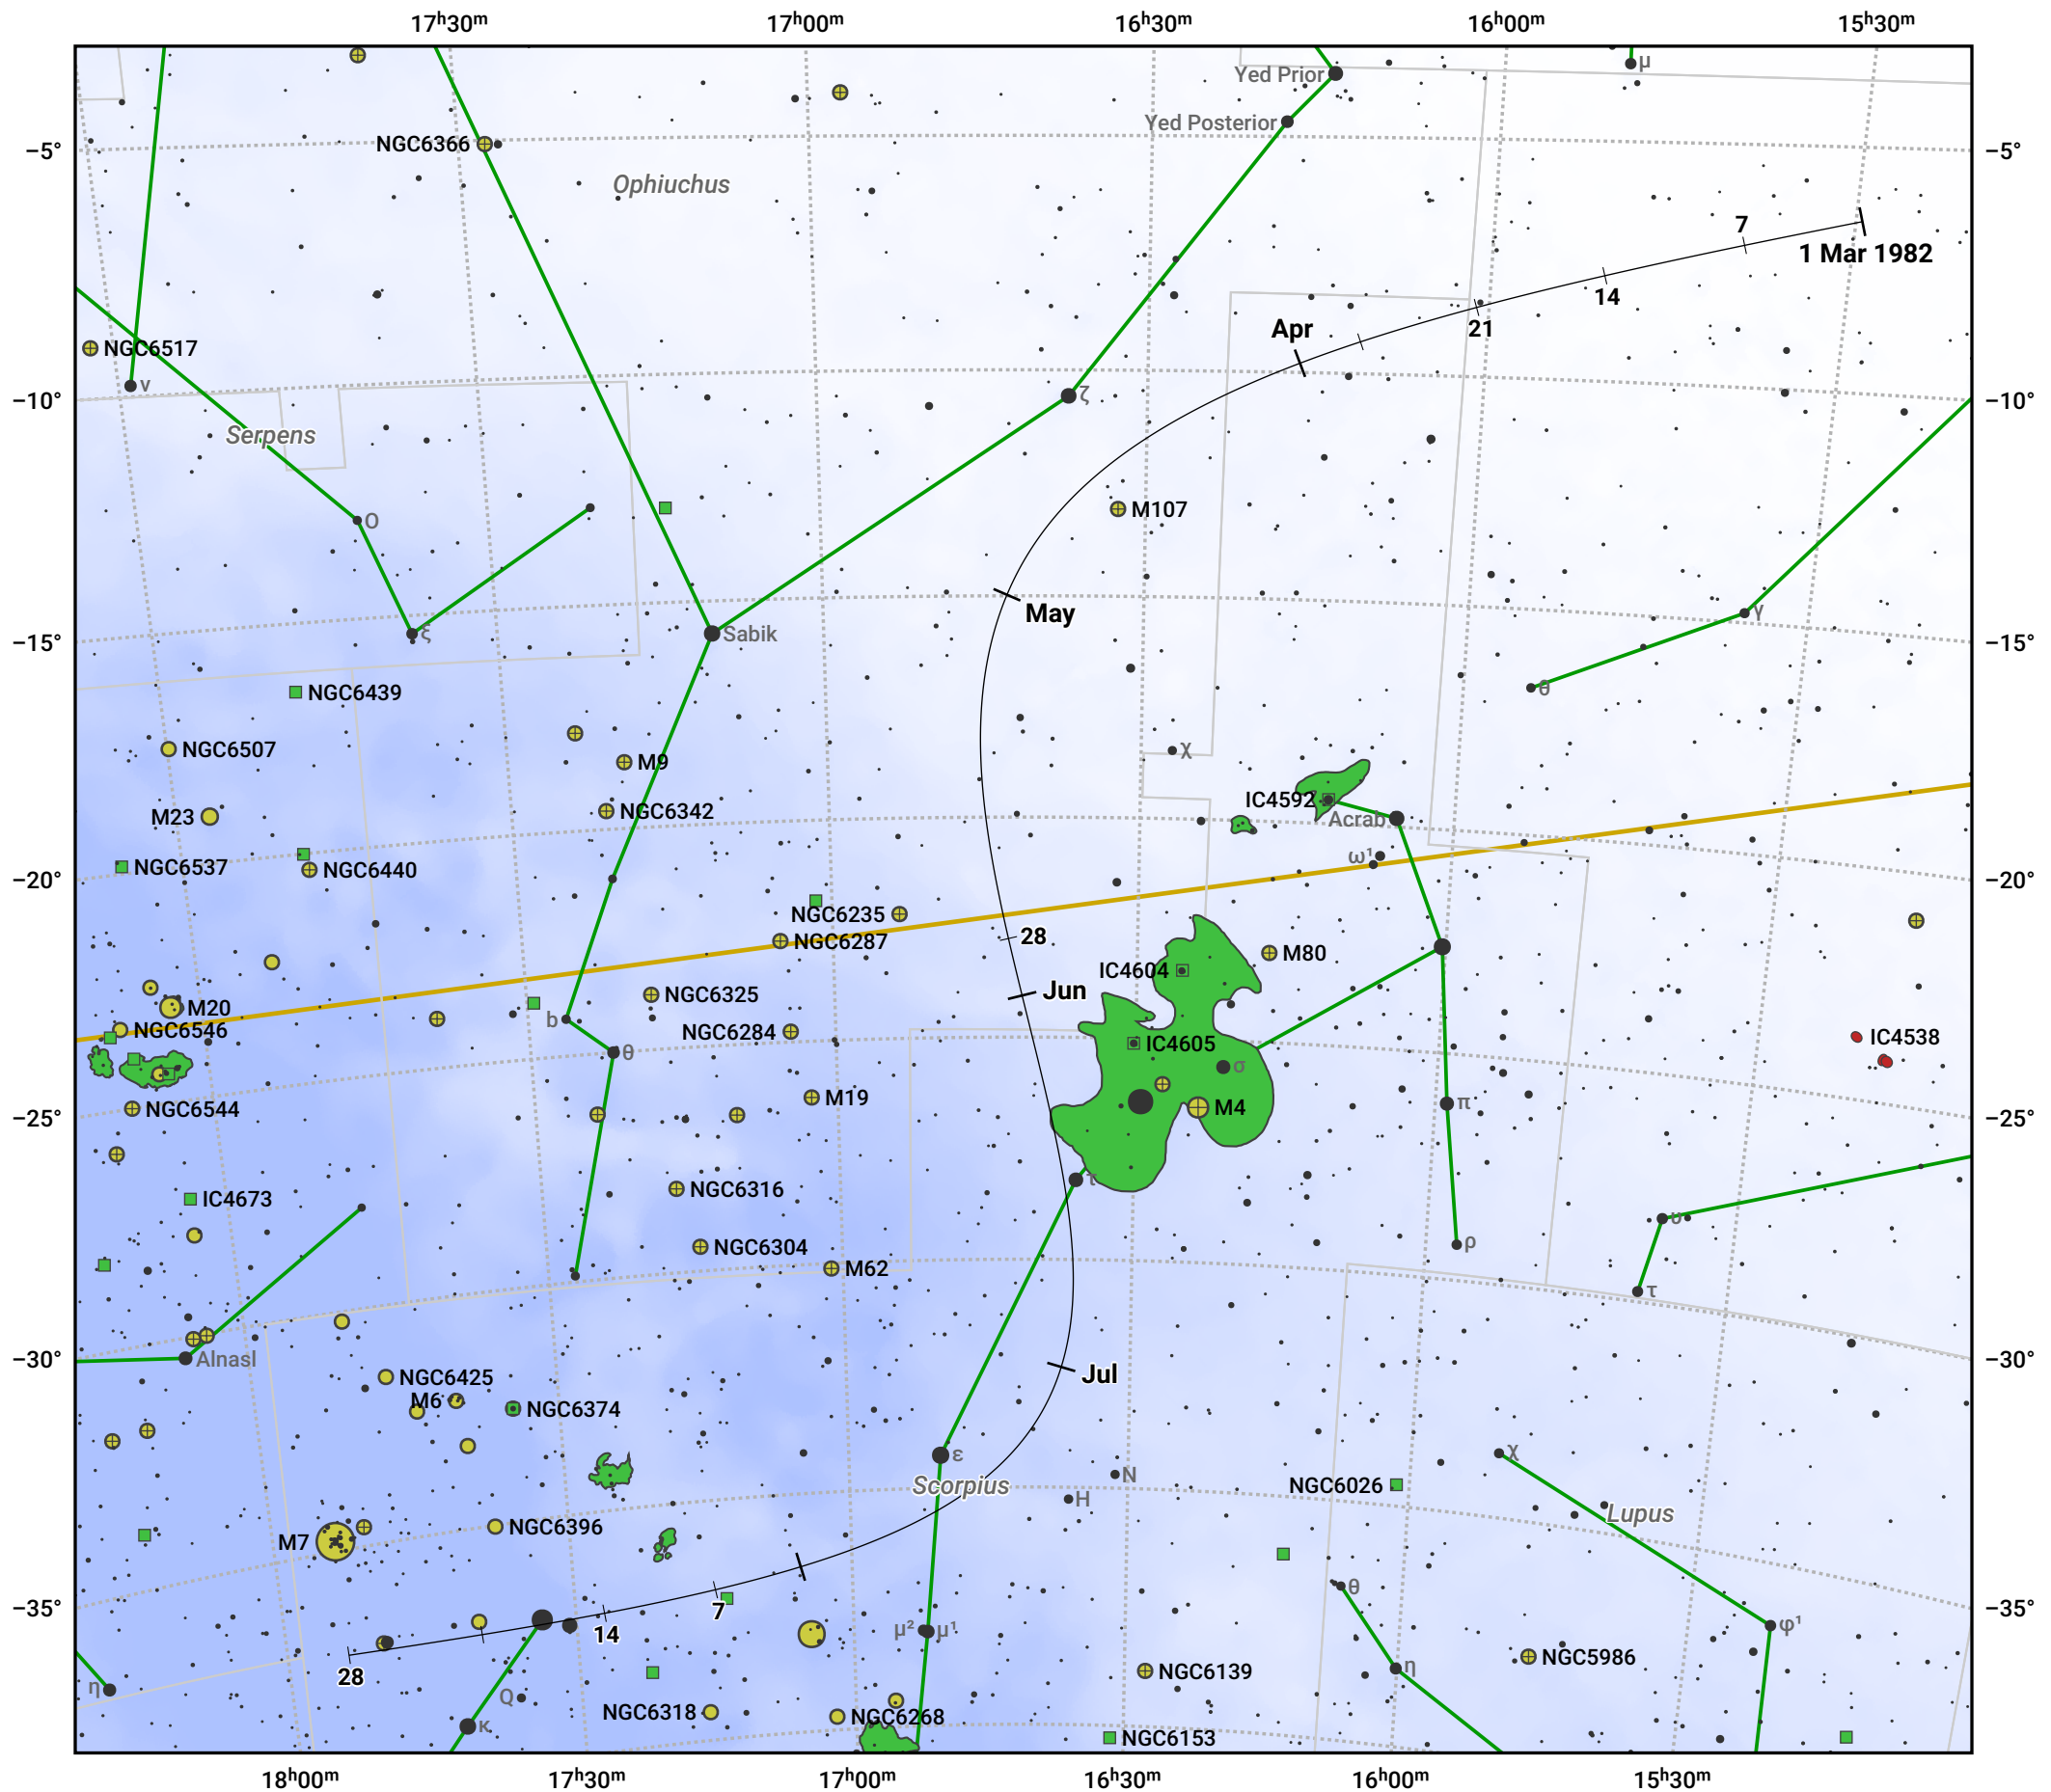

The path of 9P/Tempel starting on 1 Mar 1982

© Dominic Ford 2011–2024. Date markers placed at midnight UTC. Downloaded from <https://in-the-sky.org>

Magnitude scale: 8.0 7.0 6.0 5.0 4.0 3.0 2.0 1.0

— Ecliptic Plane

Galaxy Bright nebula Open cluster Globular cluster

Date	Mag
1982 Mar 1	12.8
1982 Mar 25	11.7
1982 Apr 20	10.7
1982 May 1	10.4
1982 Jul 1	10.4
1982 Aug 7	11.8