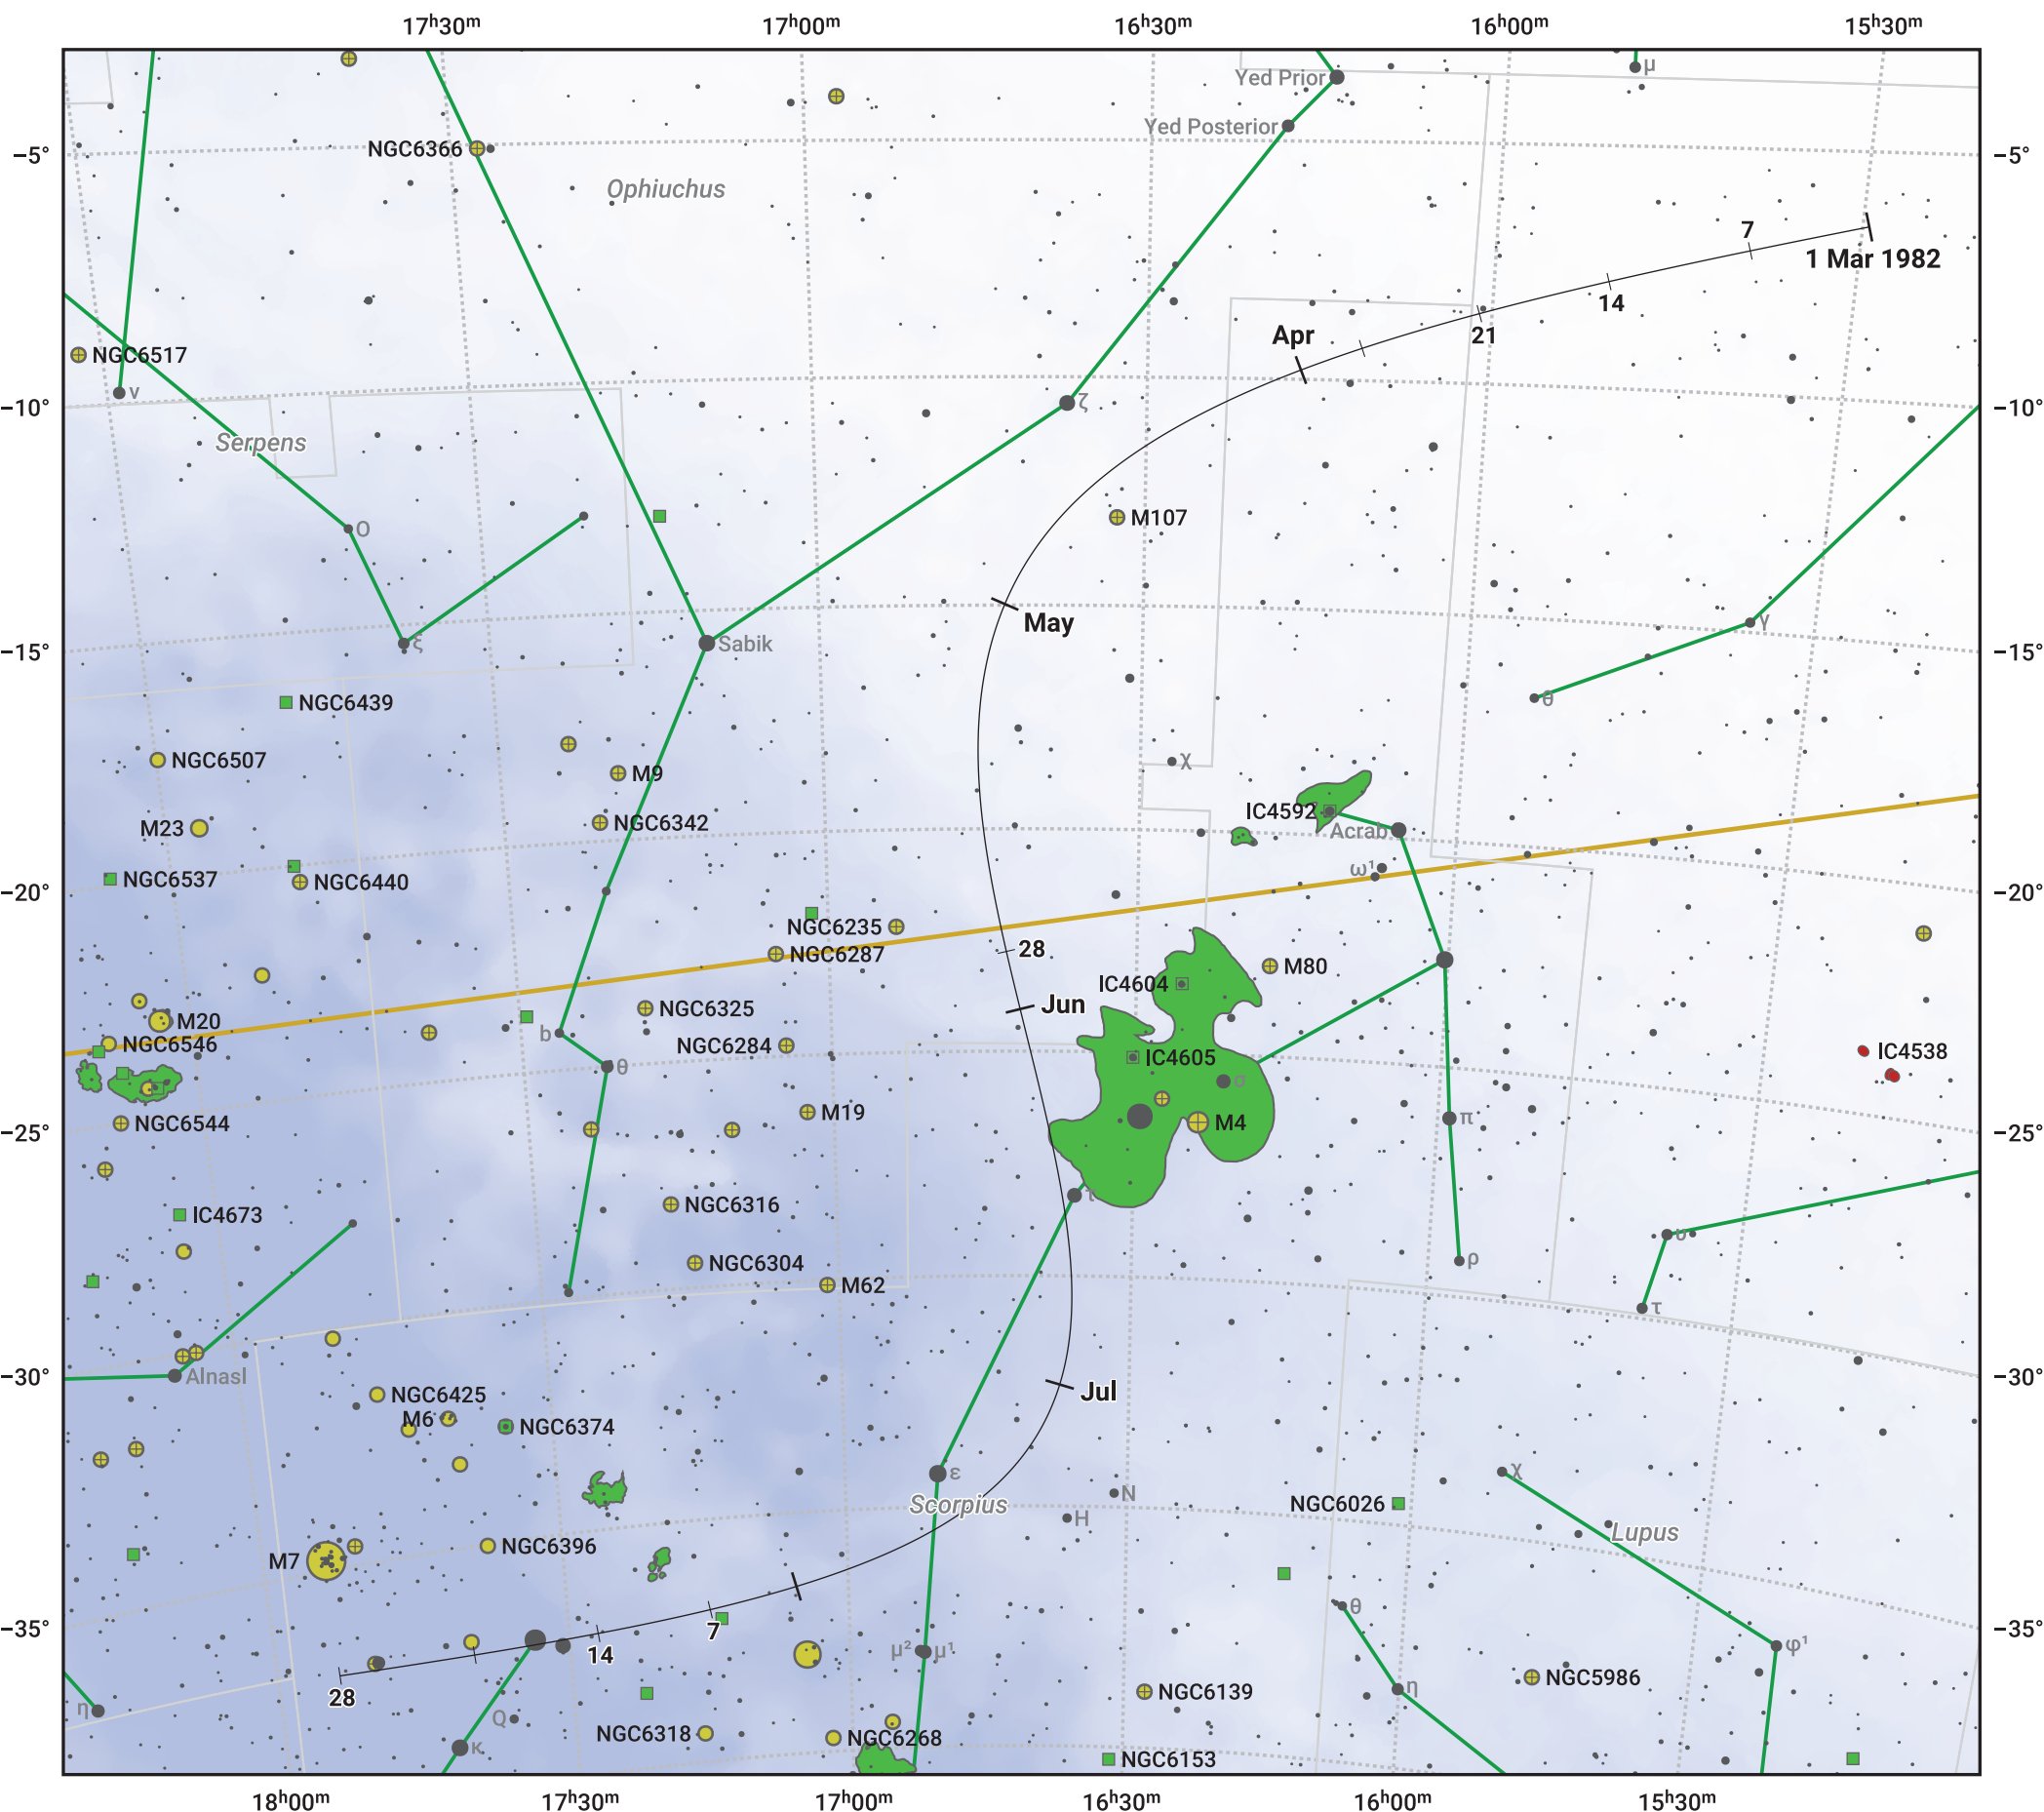

The path of 9P/Tempel starting on 1 Mar 1982

© Dominic Ford 2011–2024. Date markers placed at midnight UTC. Downloaded from <https://in-the-sky.org>

Magnitude scale: • 8.0 • 7.0 • 6.0 • 5.0 • 4.0 • 3.0 • 2.0 • 1.0

— Ecliptic Plane

● Galaxy
 ■ Bright nebula
 ● Open cluster
 ● Globular cluster

Date	Mag
1982 Mar 1	12.8
1982 Mar 25	11.7
1982 Apr 20	10.7
1982 May 1	10.4
1982 Jul 1	10.4
1982 Aug 7	11.8