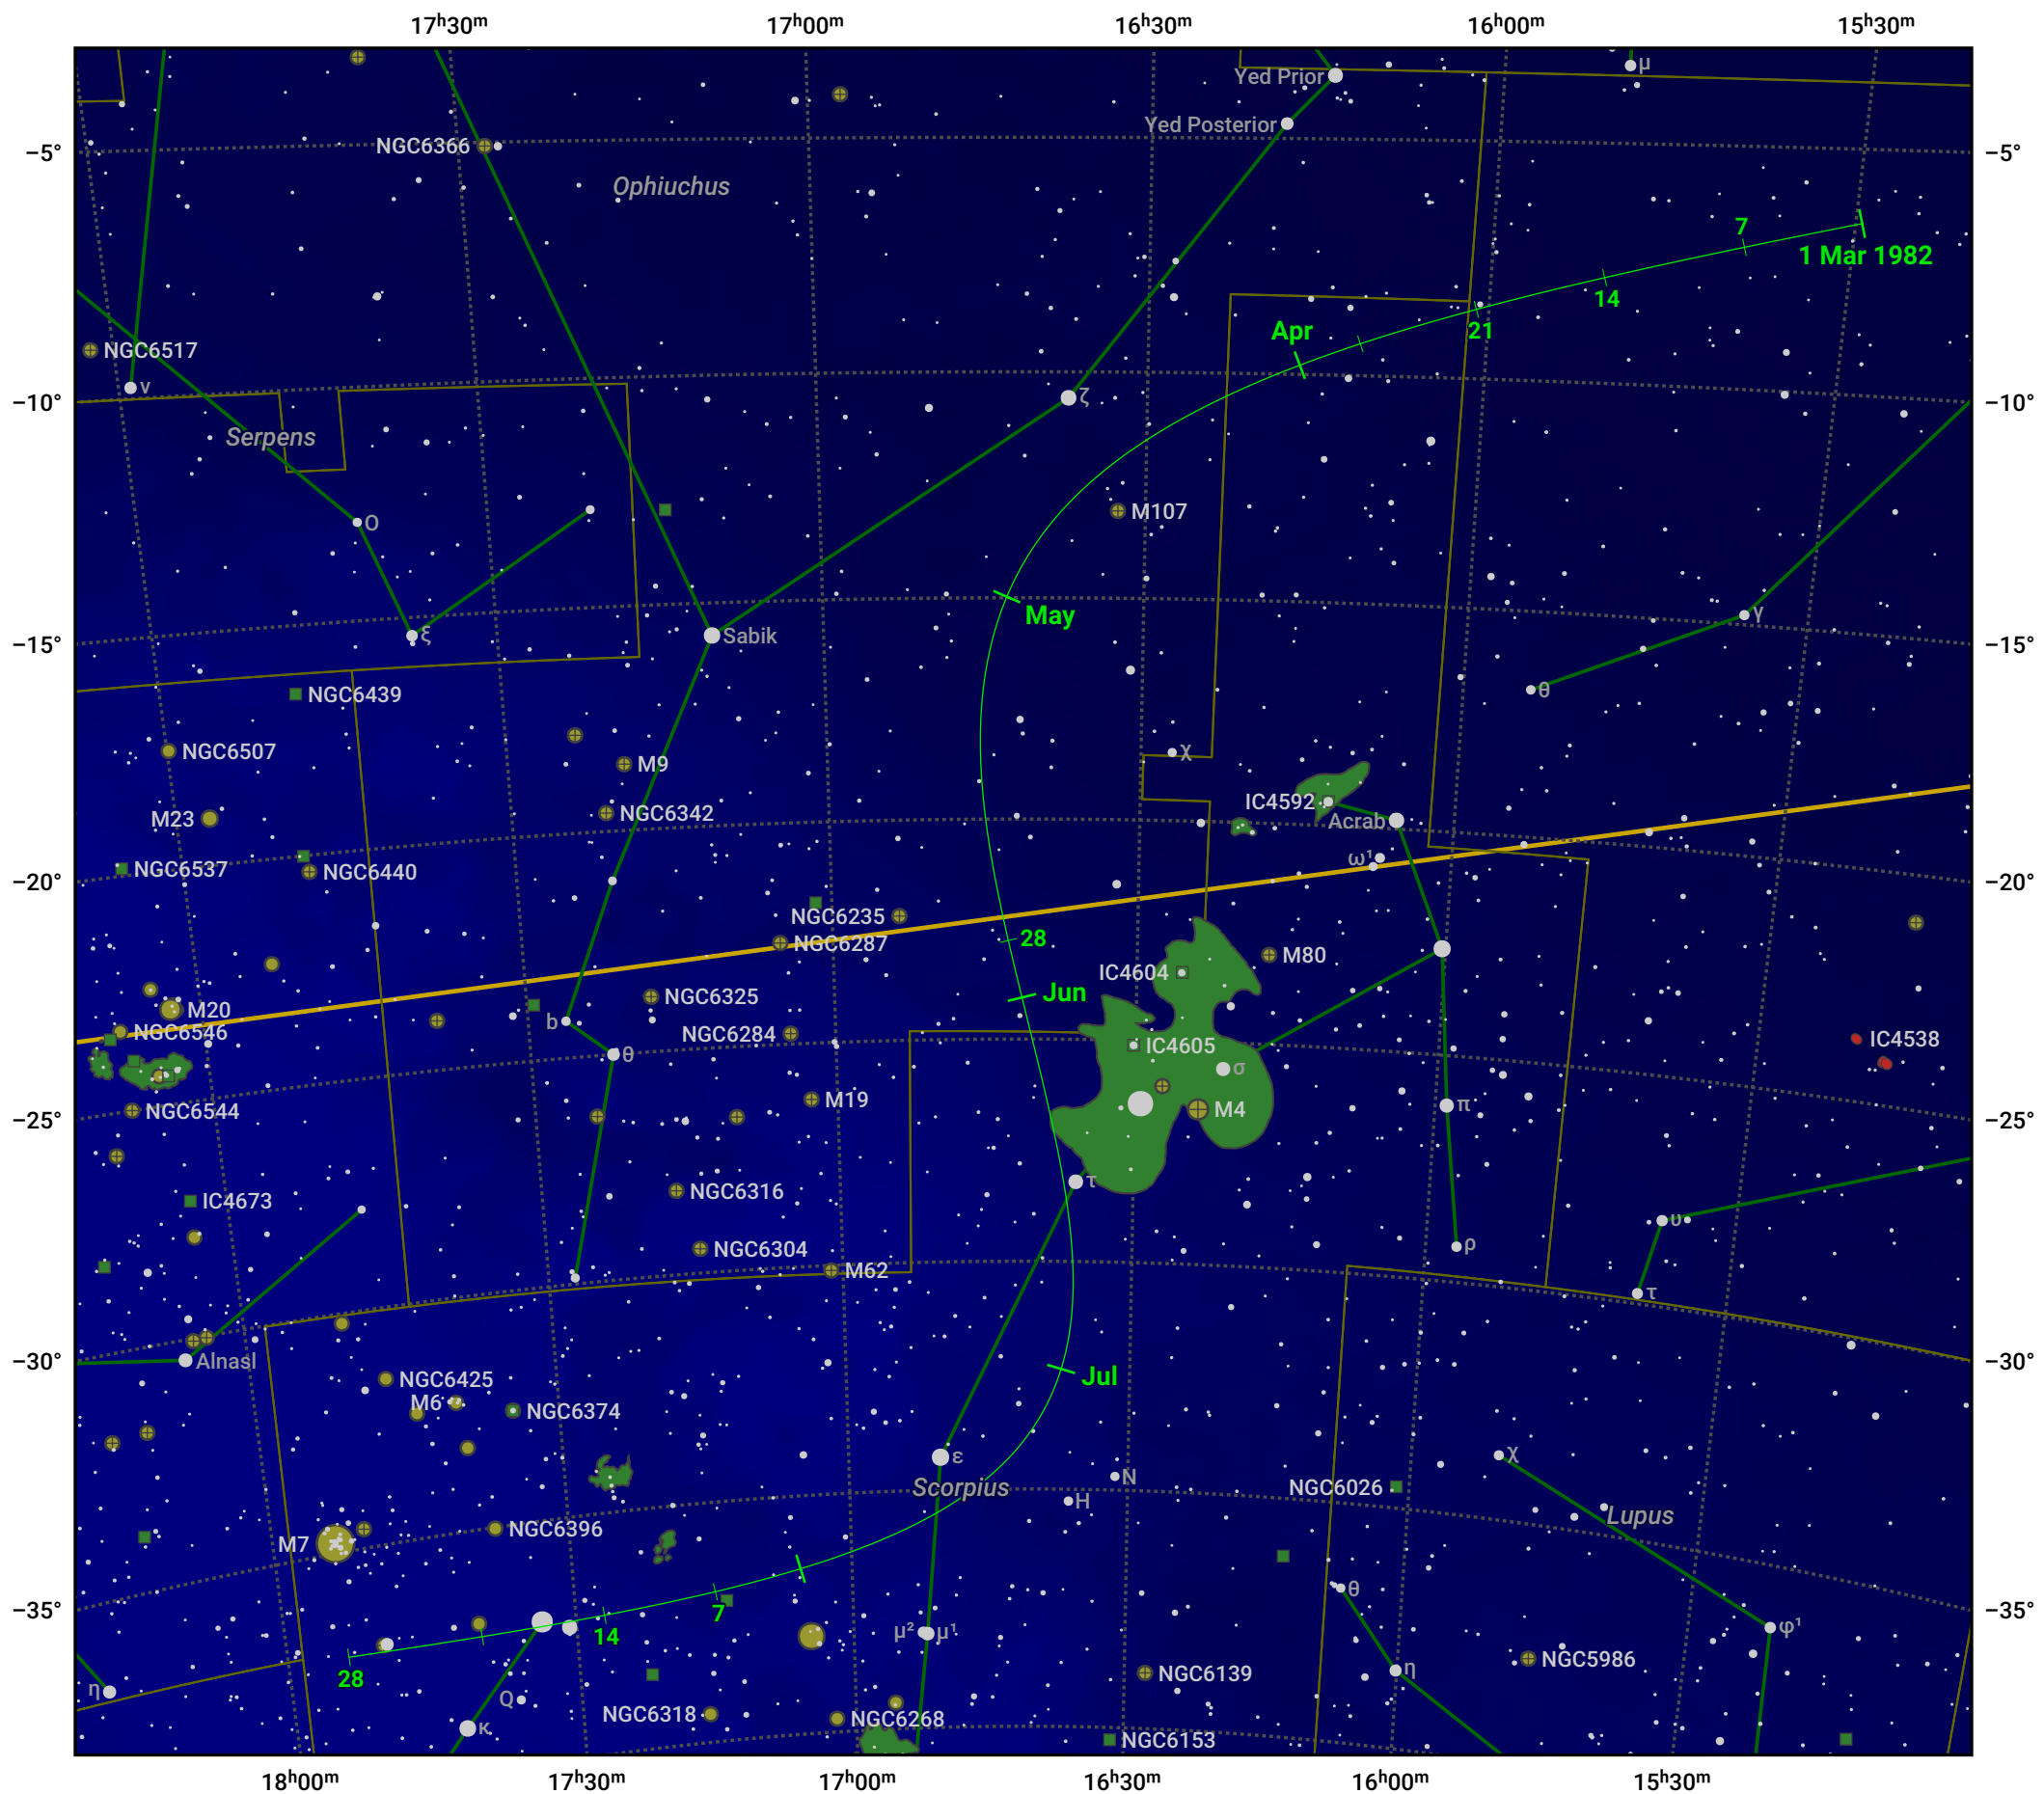

The path of 9P/Tempel starting on 1 Mar 1982

© Dominic Ford 2011–2024. Date markers placed at midnight UTC. Downloaded from <https://in-the-sky.org>

Magnitude scale: \bullet 8.0 \bullet 7.0 \bullet 6.0 \bullet 5.0 \bullet 4.0 \bullet 3.0 \bullet 2.0 \bullet 1.0

— Ecliptic Plane

Galaxy Bright nebula Open cluster Globular cluster

Date	Mag
1982 Mar 1	12.8
1982 Mar 25	11.7
1982 Apr 20	10.7
1982 May 1	10.4
1982 Jul 1	10.4
1982 Aug 7	11.8