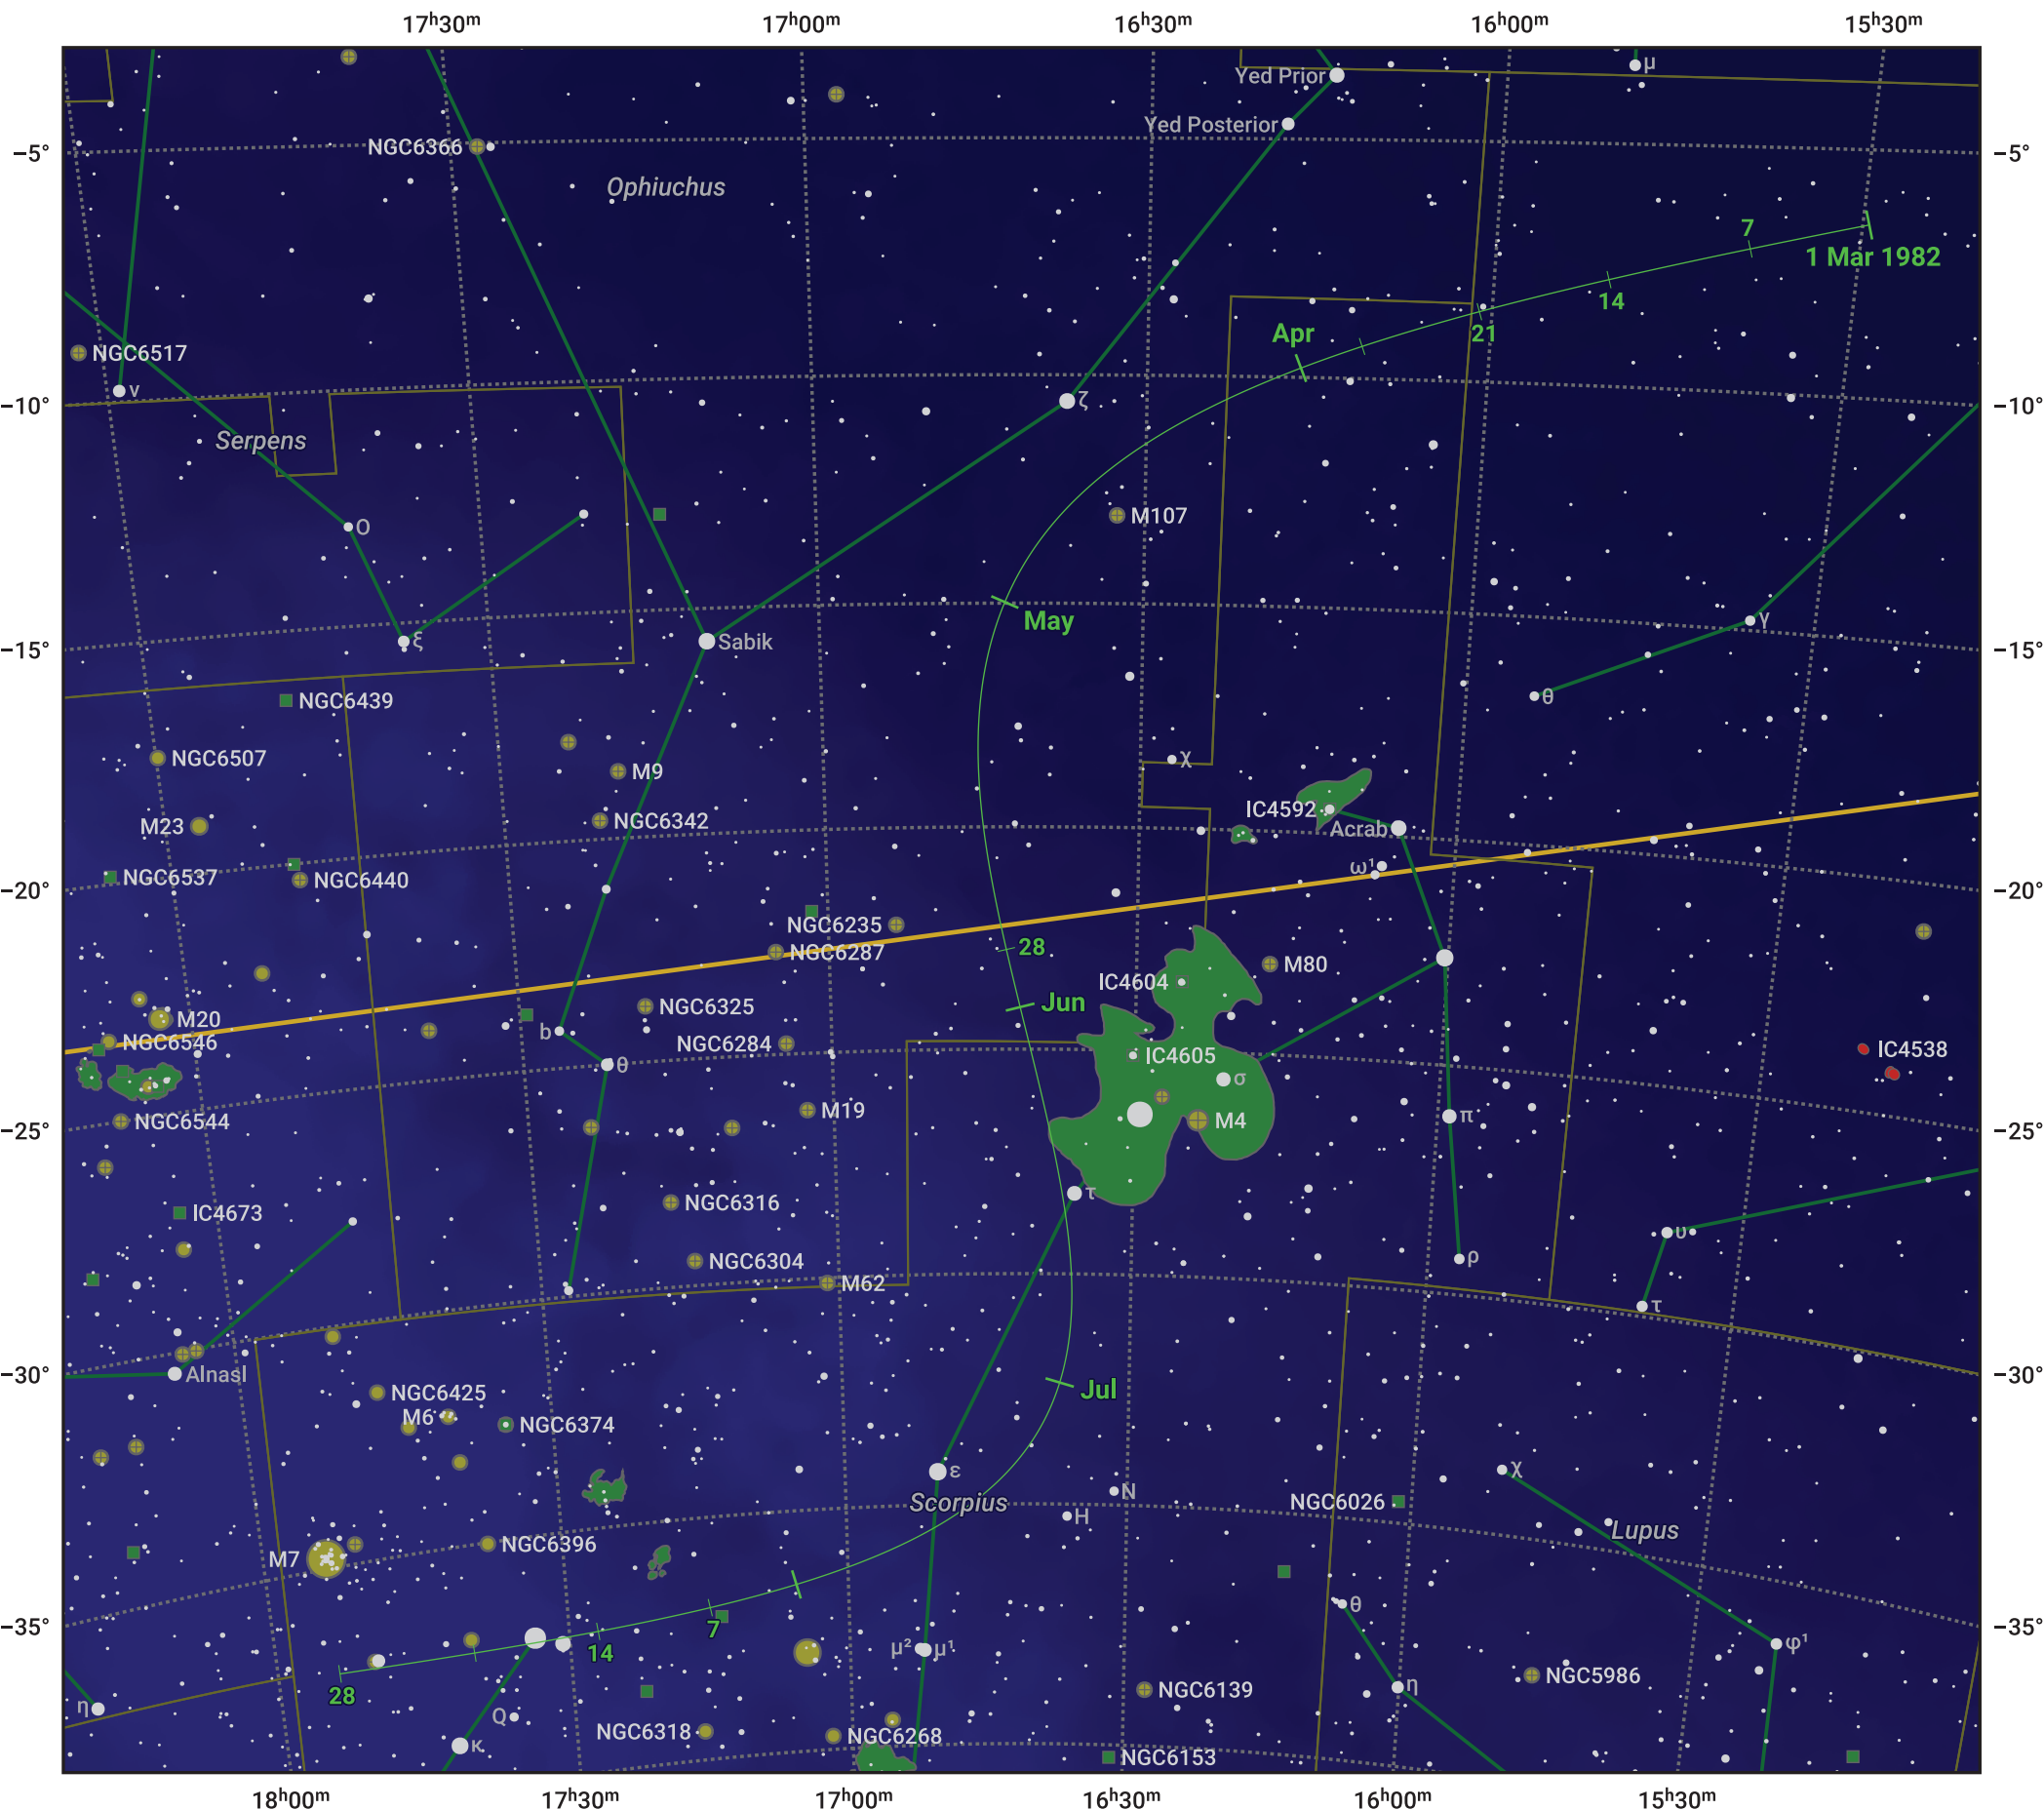

The path of 9P/Tempel starting on 1 Mar 1982

© Dominic Ford 2011–2024. Date markers placed at midnight UTC. Downloaded from <https://in-the-sky.org>

Magnitude scale: ● 8.0 ● 7.0 ● 6.0 ● 5.0 ● 4.0 ● 3.0 ● 2.0 ● 1.0

— Ecliptic Plane

● Galaxy ● Bright nebula ● Open cluster ● Globular cluster

Date	Mag
1982 Mar 1	12.8
1982 Mar 25	11.7
1982 Apr 20	10.7
1982 May 1	10.4
1982 Jul 1	10.4
1982 Aug 7	11.8