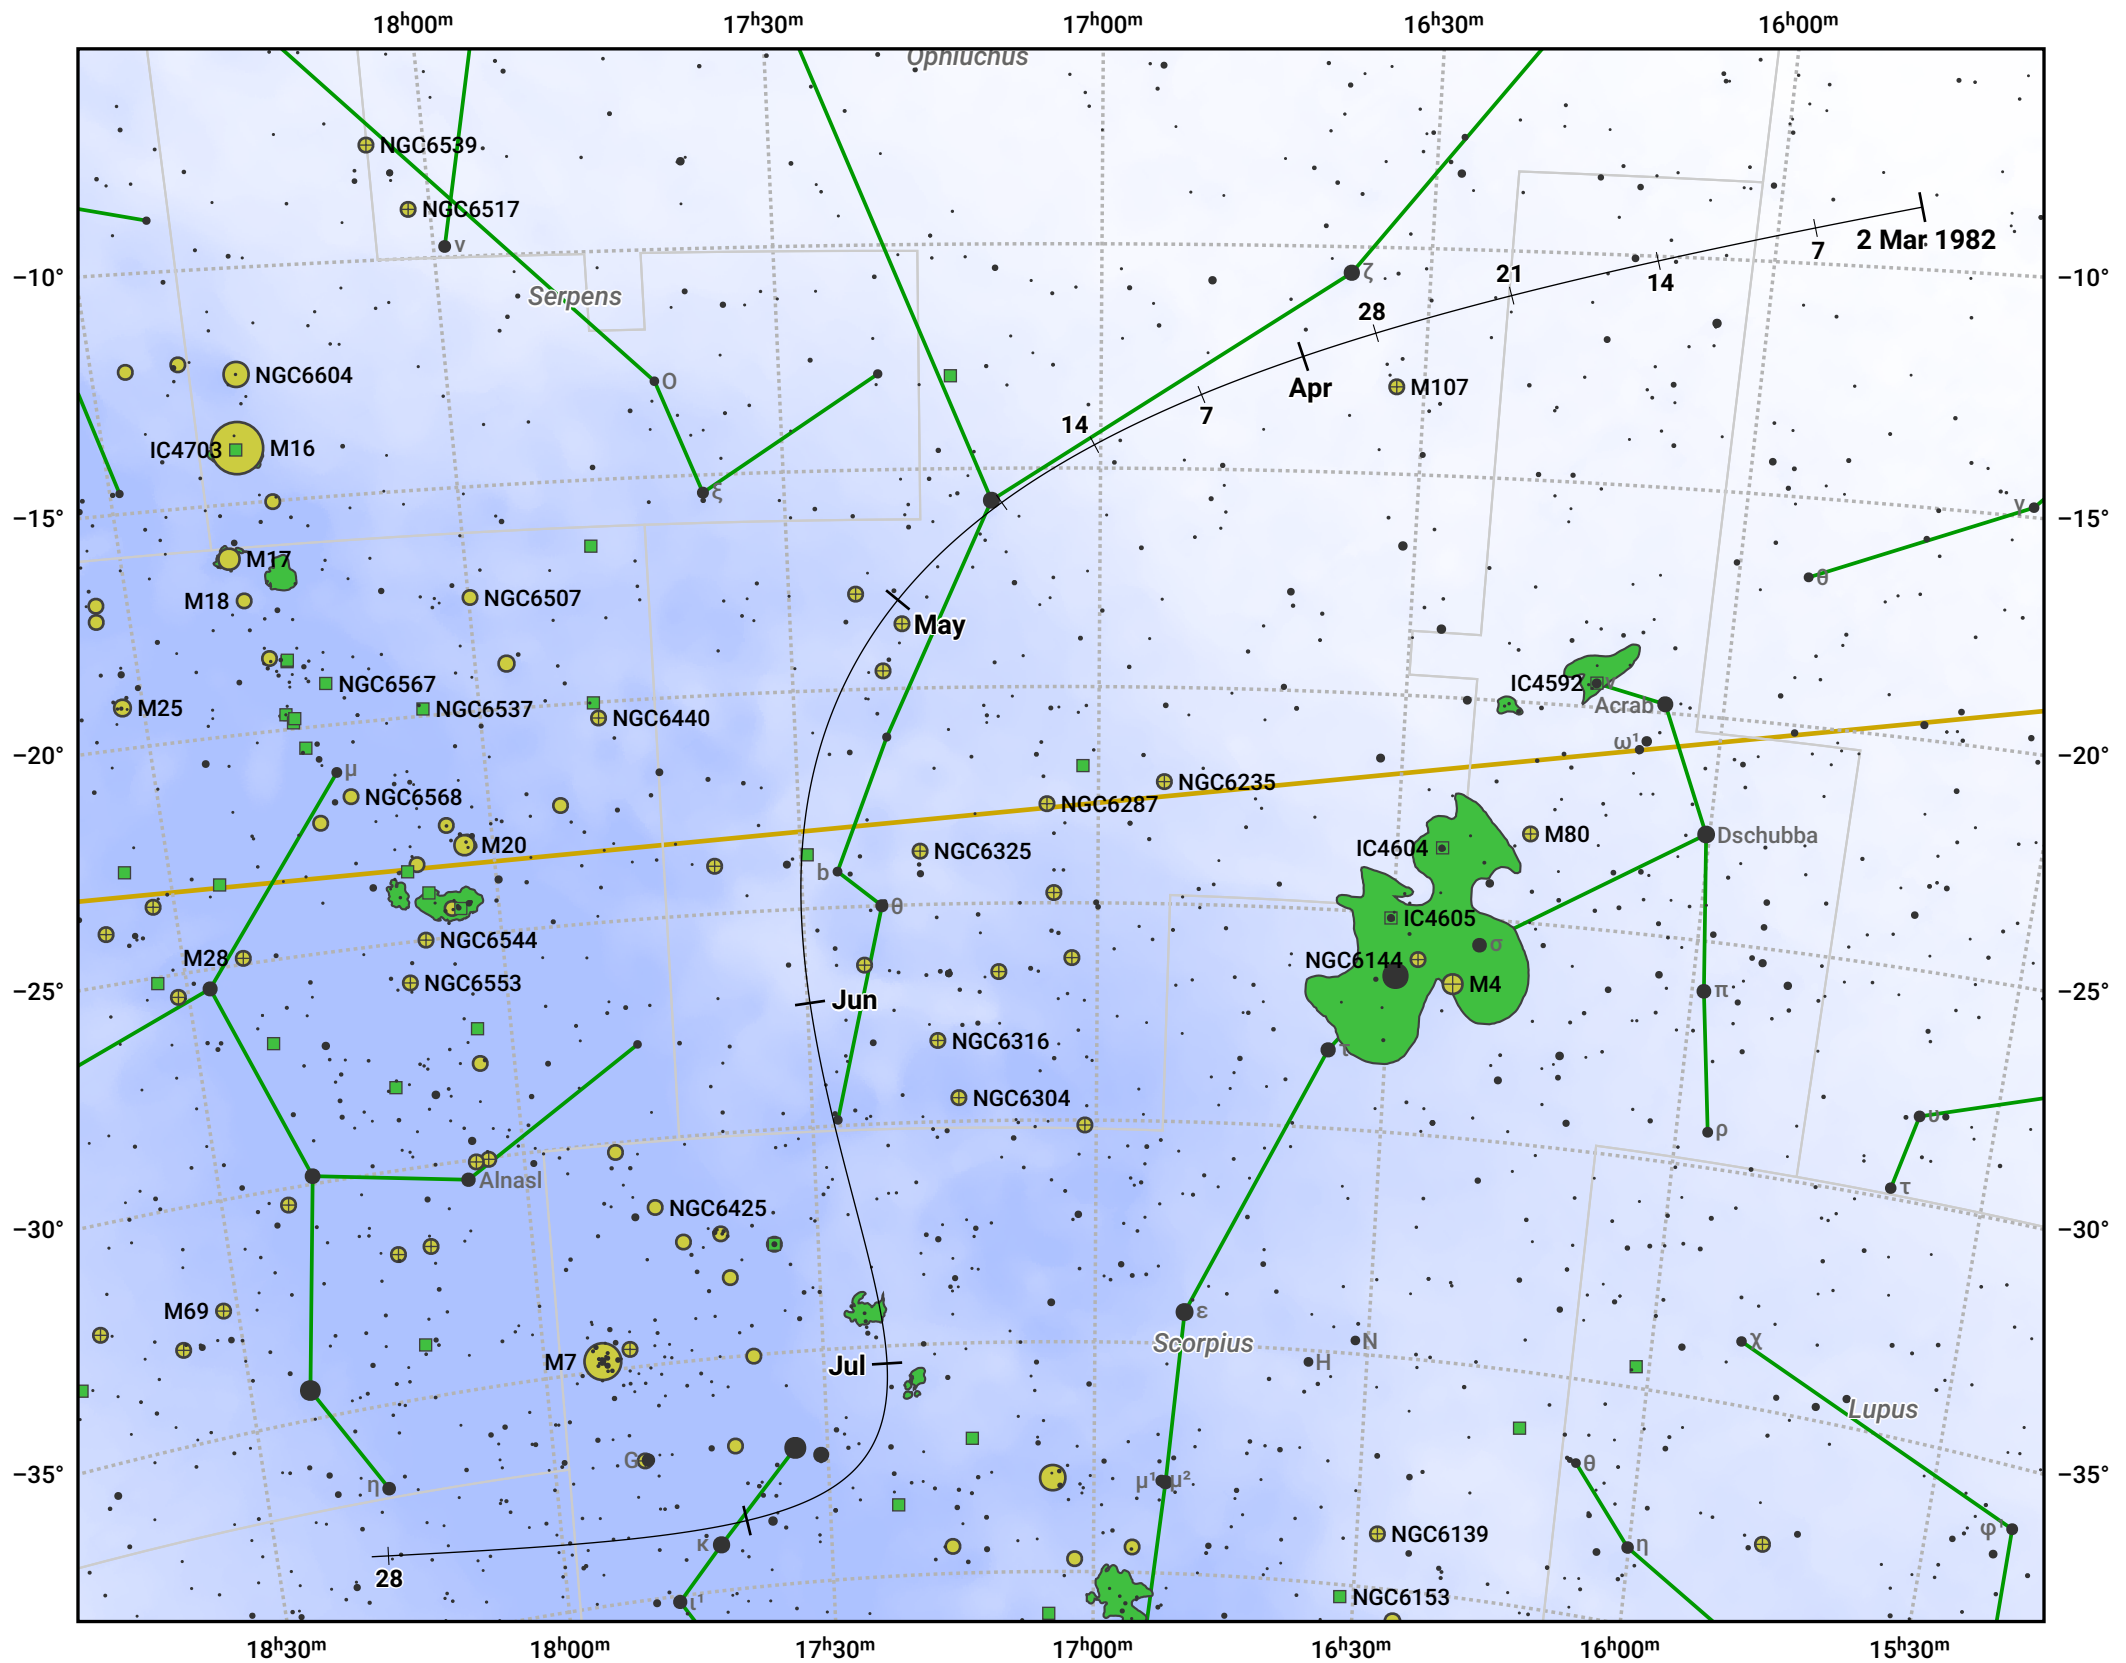

The path of 9P/Tempel starting on 2 Mar 1982

© Dominic Ford 2011–2024. Date markers placed at midnight UTC. Downloaded from <https://in-the-sky.org>

Magnitude scale: 8.0 7.0 6.0 5.0 4.0 3.0 2.0 1.0

— Ecliptic Plane

Galaxy Bright nebula Open cluster Globular cluster

Date	Mag
1982 Mar 27	11.6
1982 Apr 25	10.6
1982 May 1	10.4
1982 Jul 1	10.4
1982 Aug 2	11.6
1982 Aug 25	12.7