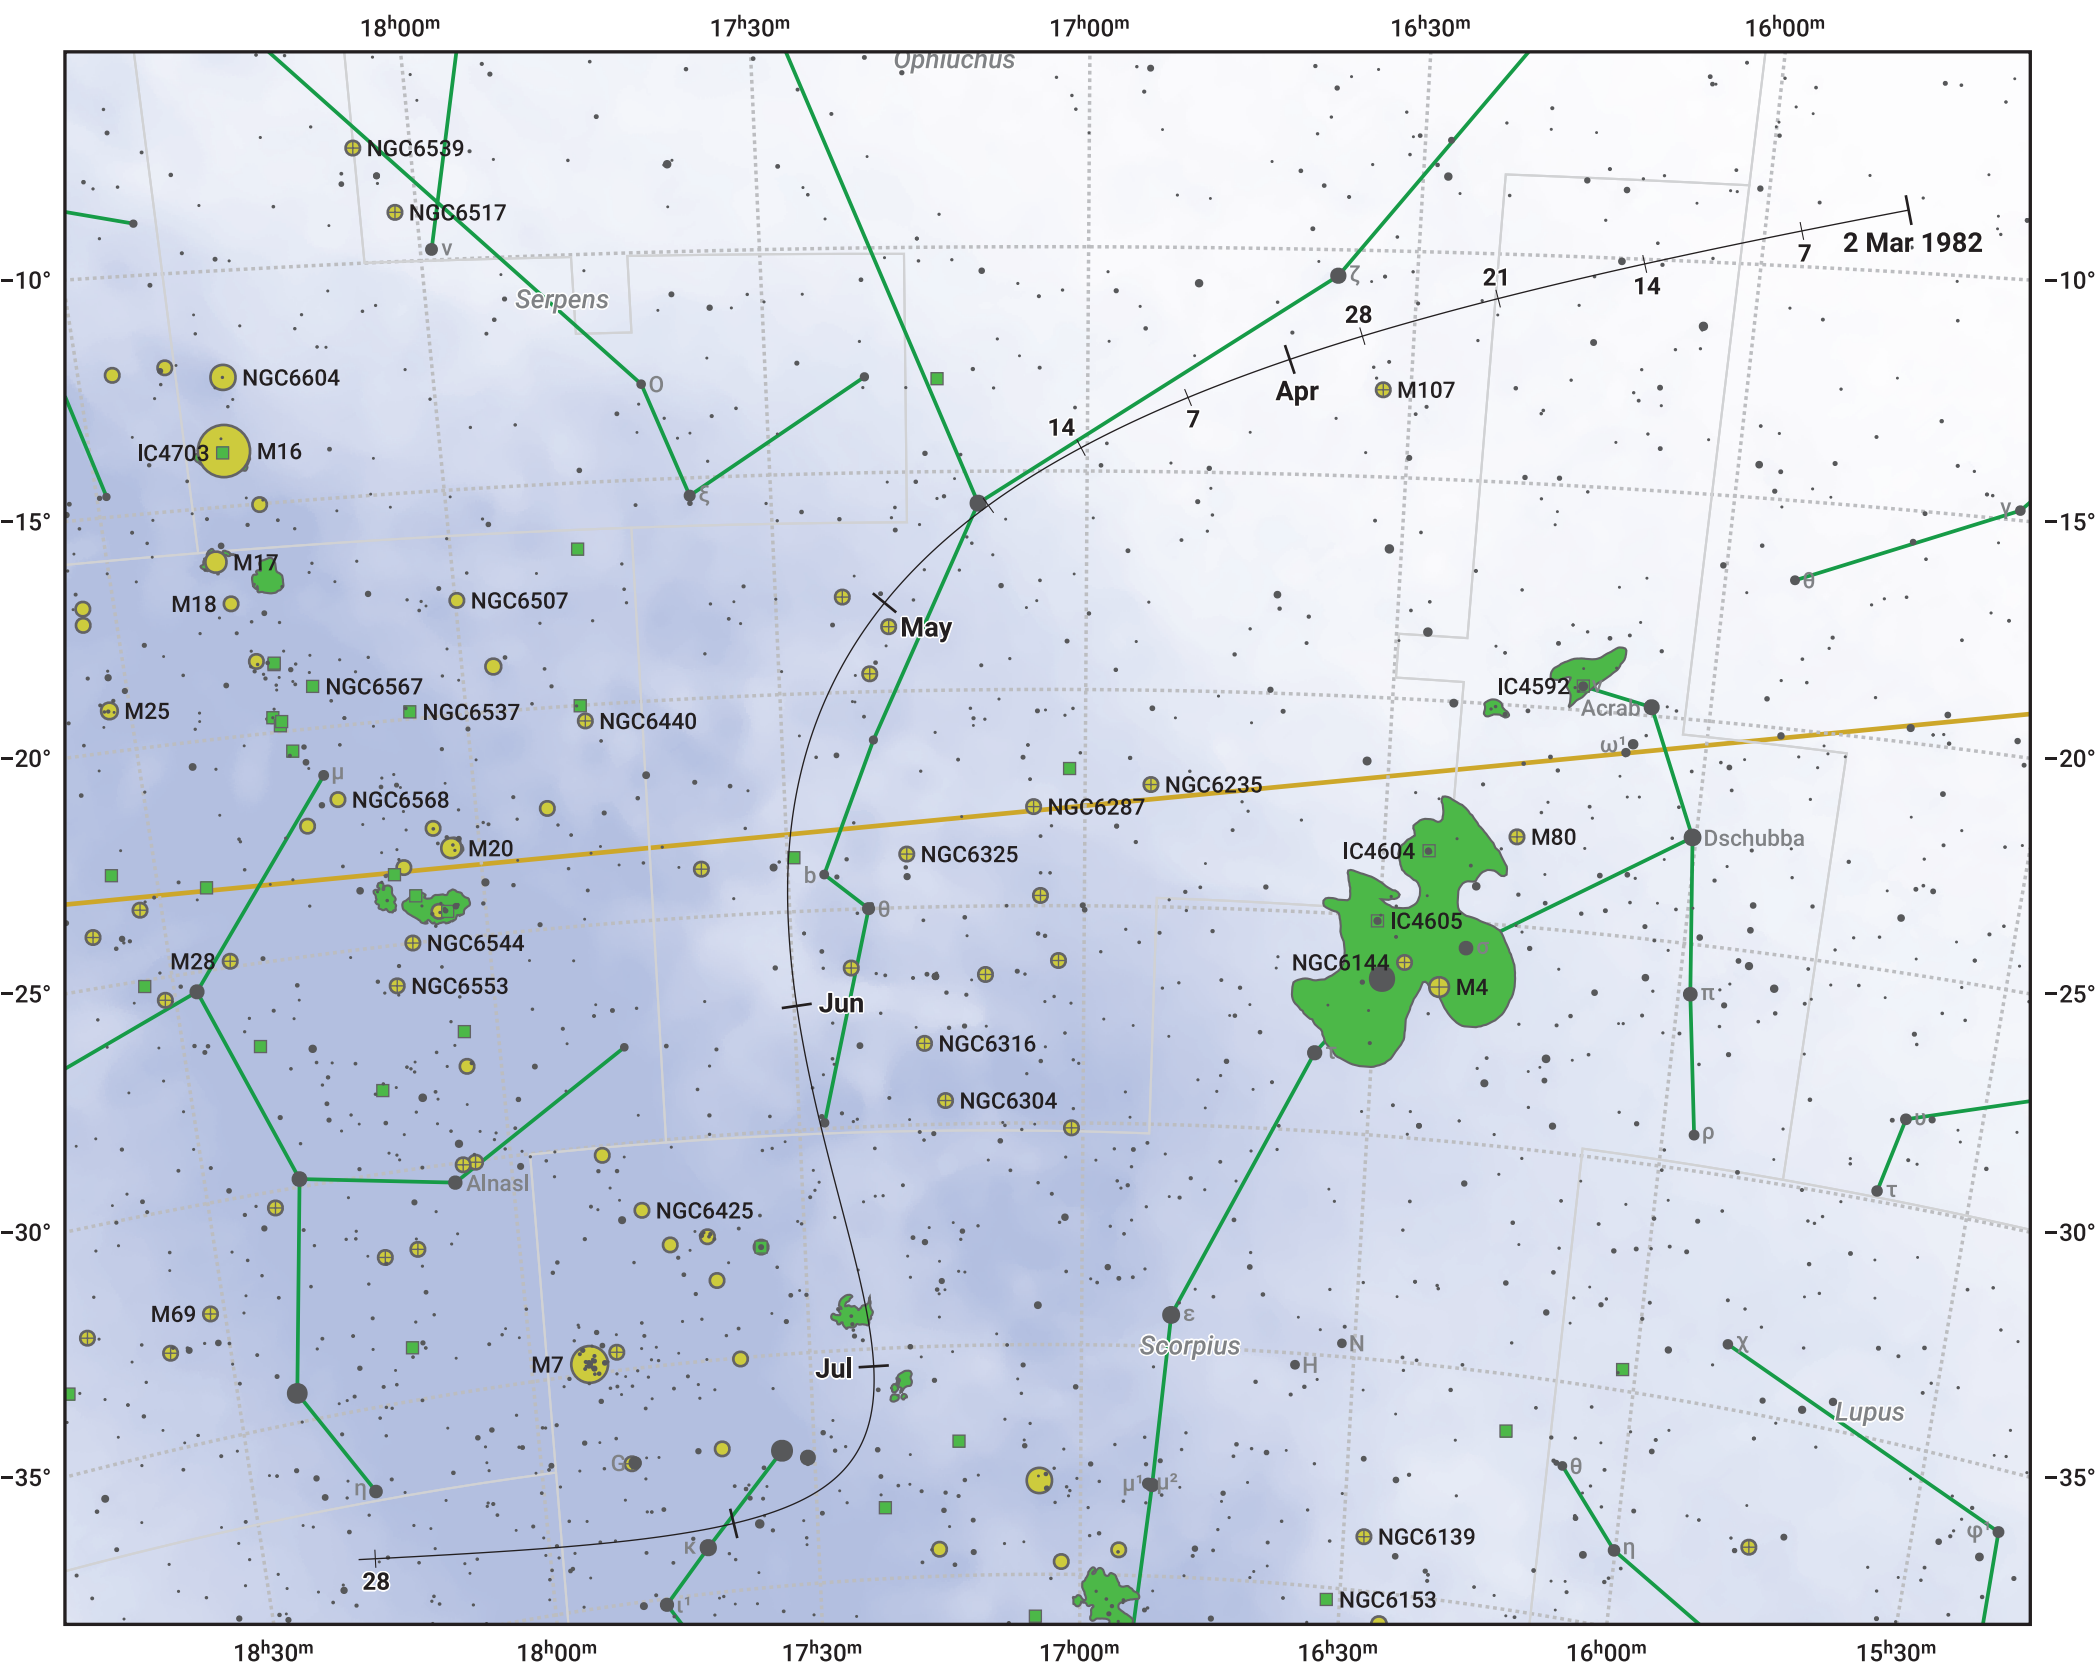

The path of 9P/Tempel starting on 2 Mar 1982

© Dominic Ford 2011–2024. Date markers placed at midnight UTC. Downloaded from <https://in-the-sky.org>

Magnitude scale: 8.0 7.0 6.0 5.0 4.0 3.0 2.0 1.0

— Ecliptic Plane

Galaxy Bright nebula Open cluster Globular cluster

Date	Mag
1982 Mar 27	11.6
1982 Apr 25	10.6
1982 May 1	10.4
1982 Jul 1	10.4
1982 Aug 2	11.6
1982 Aug 25	12.7