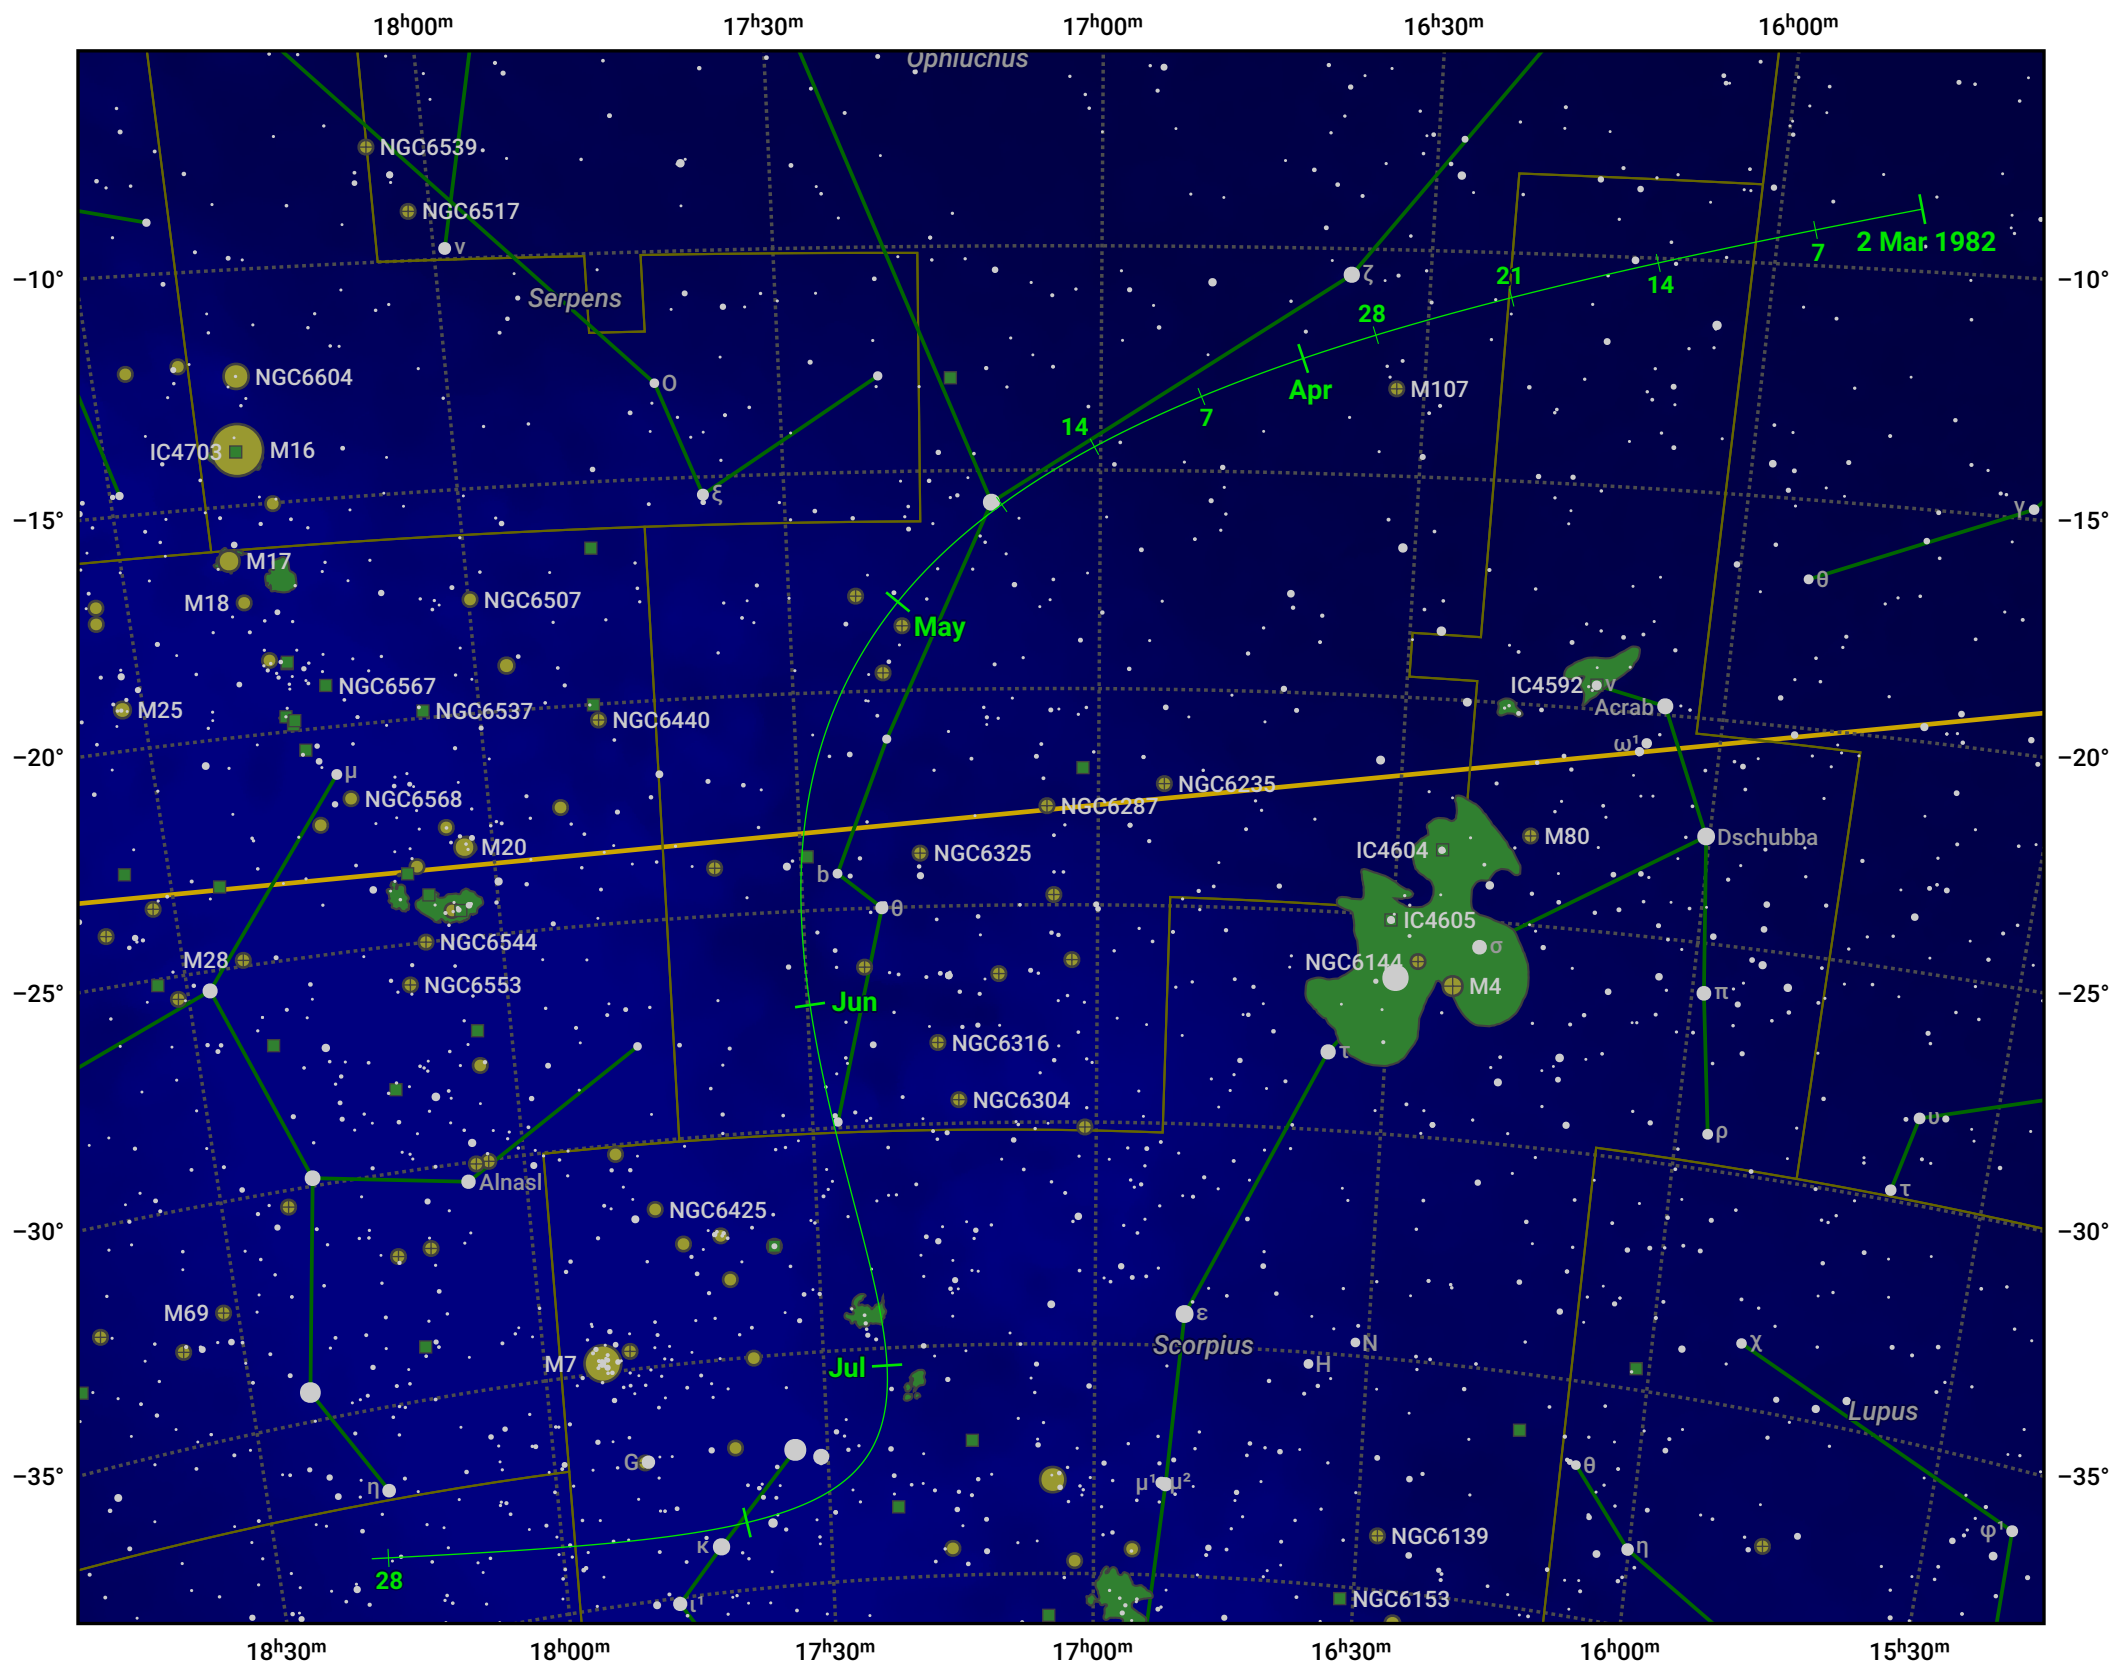

The path of 9P/Tempel starting on 2 Mar 1982

© Dominic Ford 2011–2024. Date markers placed at midnight UTC. Downloaded from <https://in-the-sky.org>

Magnitude scale: 8.0 7.0 6.0 5.0 4.0 3.0 2.0 1.0

— Ecliptic Plane

Galaxy Bright nebula Open cluster Globular cluster

Date	Mag
1982 Mar 27	11.6
1982 Apr 25	10.6
1982 May 1	10.4
1982 Jul 1	10.4
1982 Aug 2	11.6
1982 Aug 25	12.7