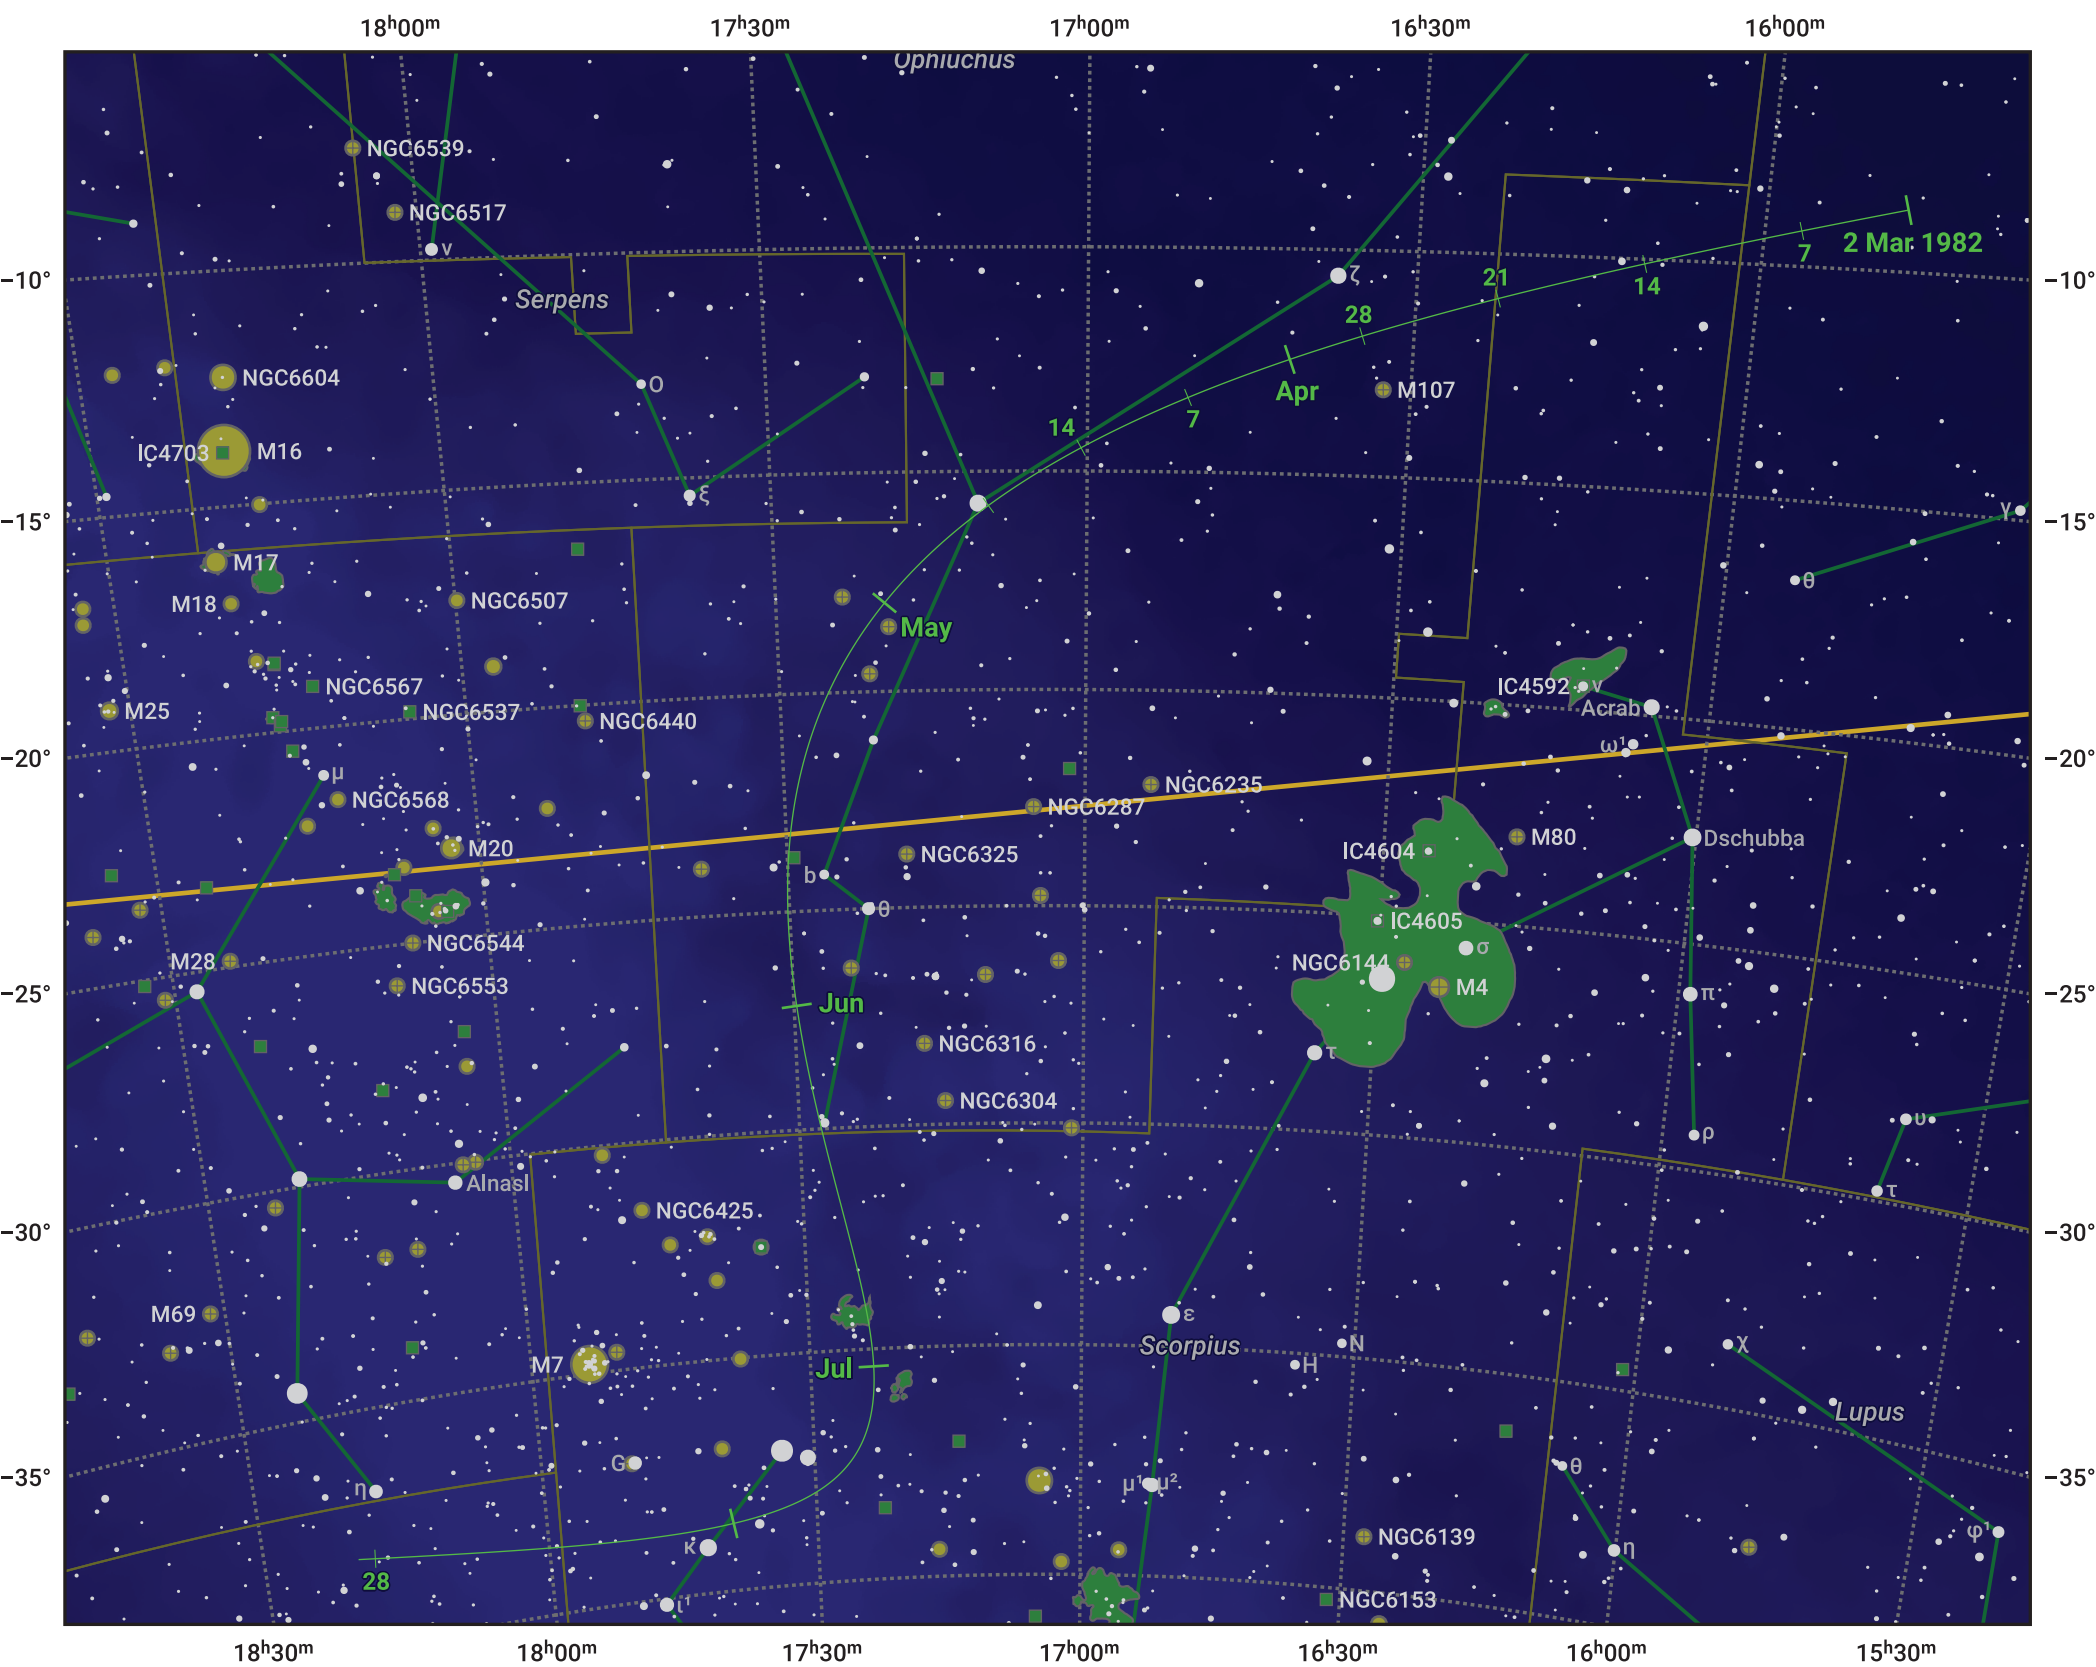

The path of 9P/Tempel starting on 2 Mar 1982

© Dominic Ford 2011–2024. Date markers placed at midnight UTC. Downloaded from <https://in-the-sky.org>

Magnitude scale: 8.0 7.0 6.0 5.0 4.0 3.0 2.0 1.0

— Ecliptic Plane

Galaxy Bright nebula Open cluster Globular cluster

Date	Mag
1982 Mar 27	11.6
1982 Apr 25	10.6
1982 May 1	10.4
1982 Jul 1	10.4
1982 Aug 2	11.6
1982 Aug 25	12.7