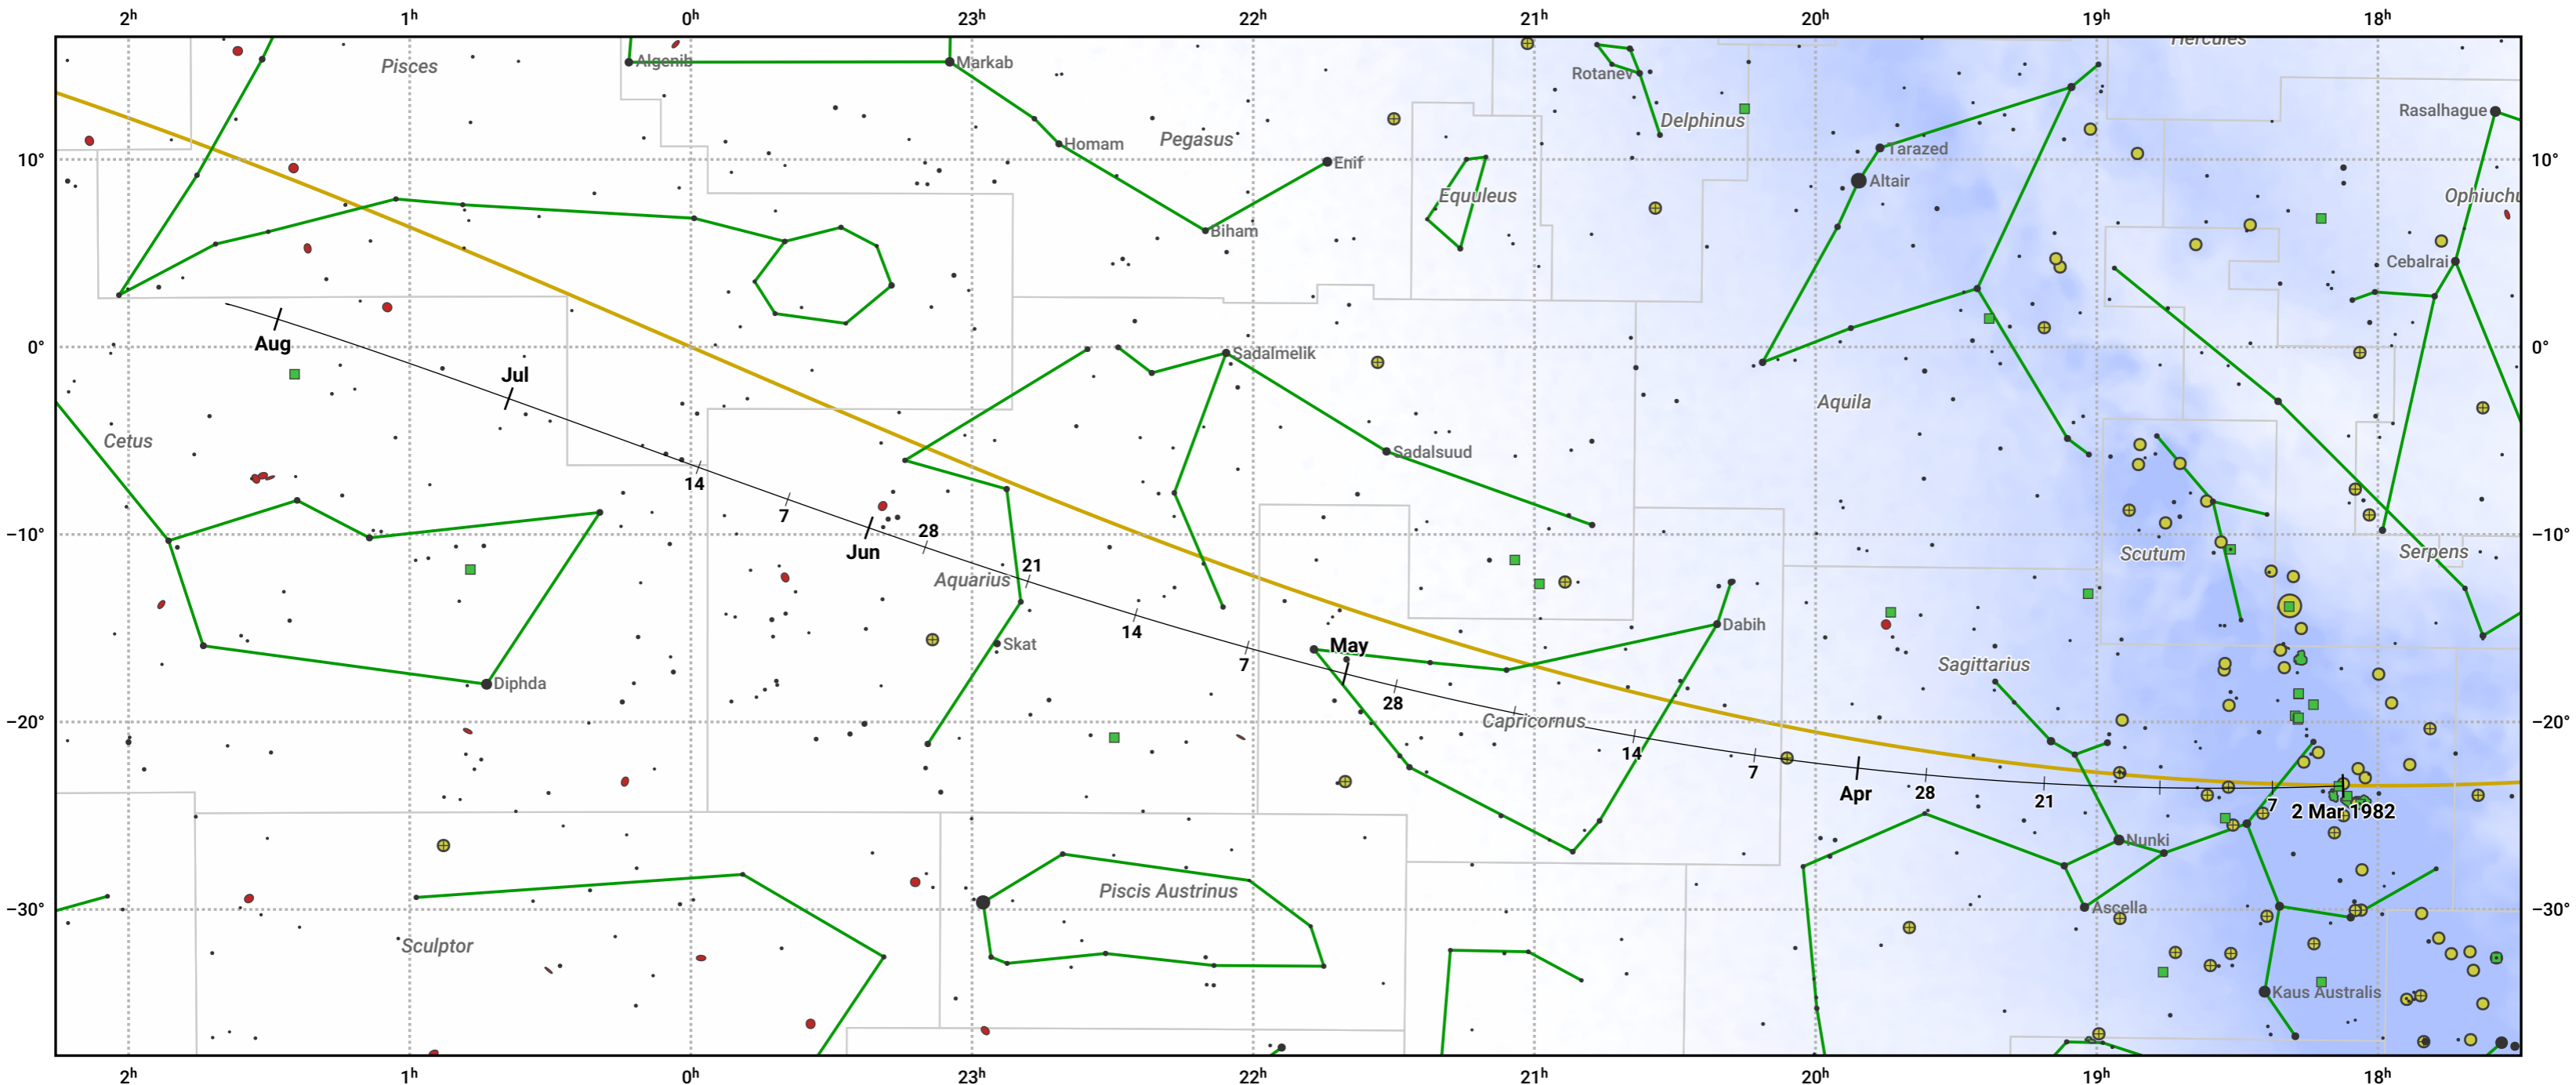

The path of 88P/Howell starting on 2 Mar 1982

© Dominic Ford 2011–2024. Date markers placed at midnight UTC. Downloaded from <https://in-the-sky.org>

Magnitude scale: ● 6.0 ● 5.0 ● 4.0 ● 3.0 ● 2.0 ● 1.0 ● 0.0

— Ecliptic Plane

● Galaxy ■ Bright nebula ● Open cluster ⊕ Globular cluster

Date	Mag
1982 Mar 28	9.3
1982 May 1	8.3
1982 Jul 1	8.1
1982 Aug 26	9.3