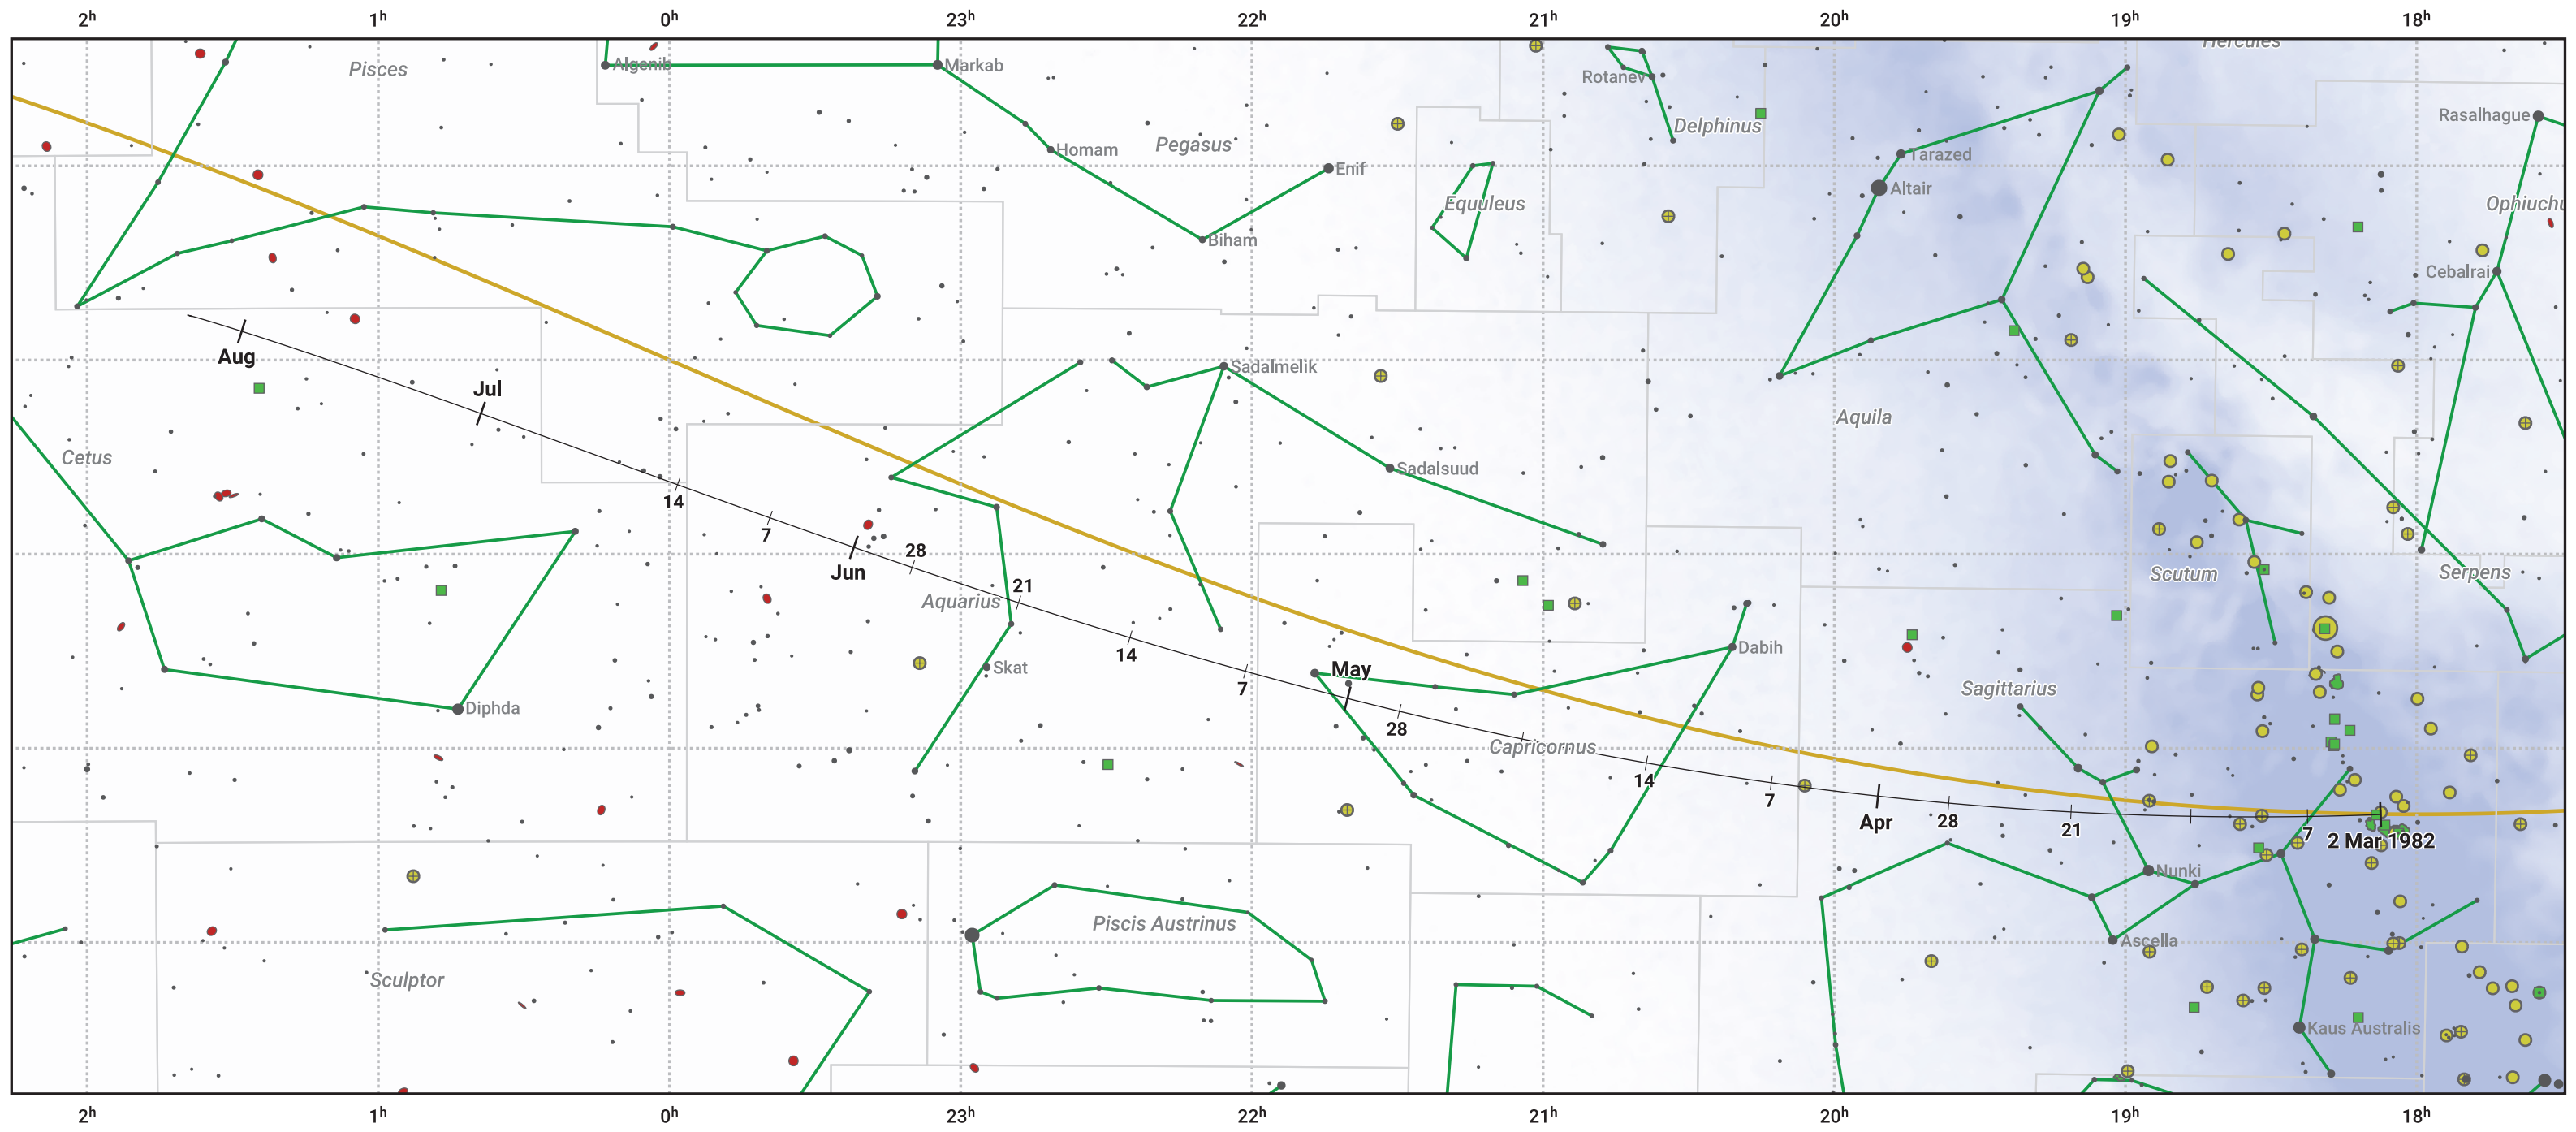

The path of 88P/Howell starting on 2 Mar 1982

© Dominic Ford 2011–2024. Date markers placed at midnight UTC. Downloaded from <https://in-the-sky.org>

Magnitude scale: ● 6.0 ● 5.0 ● 4.0 ● 3.0 ● 2.0 ● 1.0 ● 0.0

— Ecliptic Plane

● Galaxy ● Bright nebula ● Open cluster ● Globular cluster

Date	Mag
1982 Mar 28	9.3
1982 May 1	8.3
1982 Jul 1	8.1
1982 Aug 26	9.3