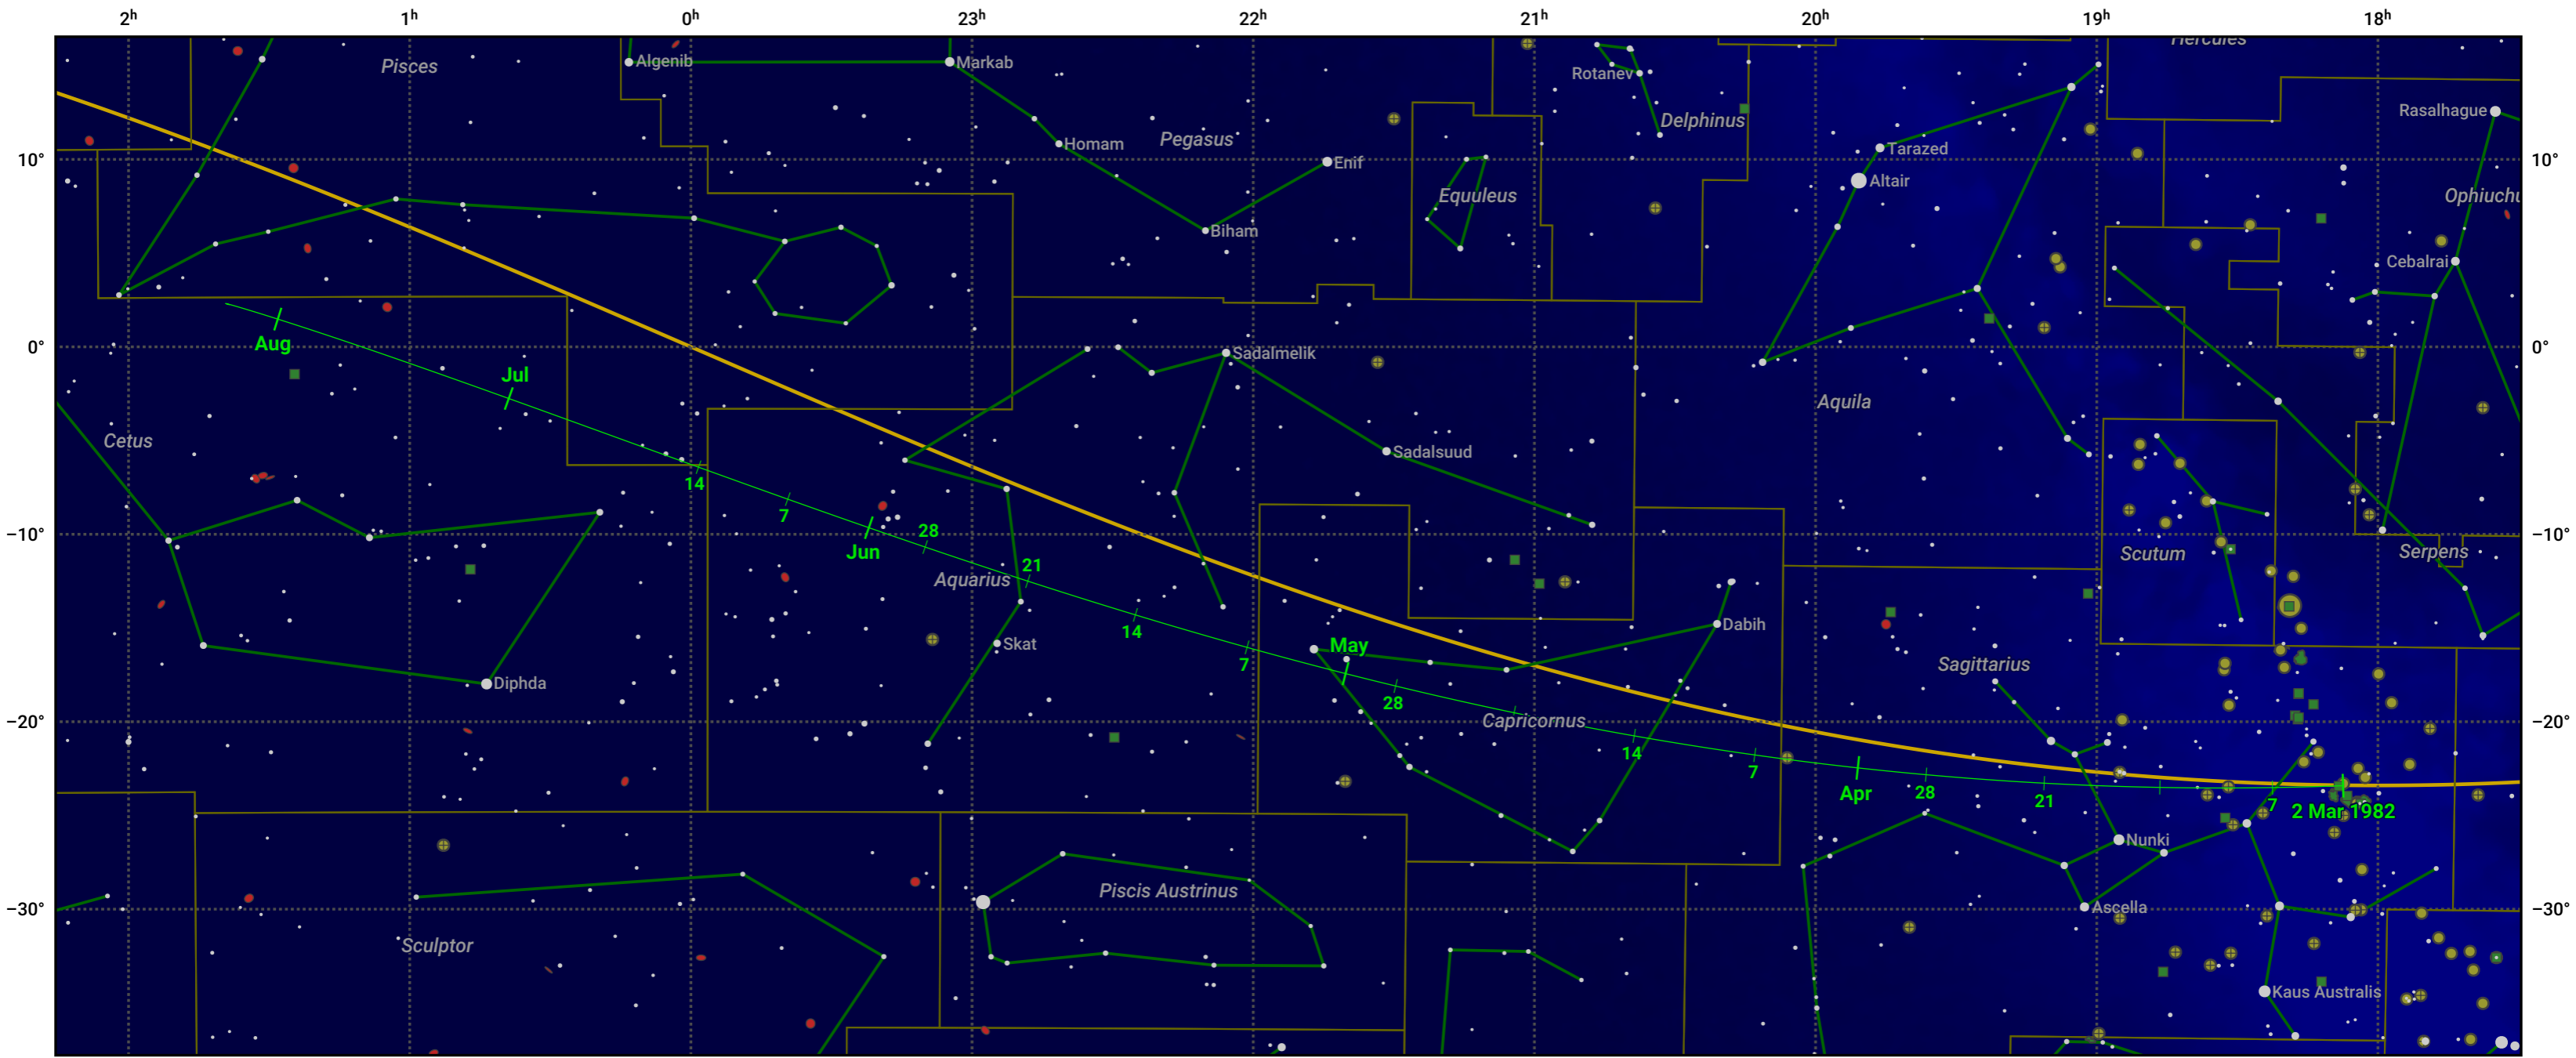

The path of 88P/Howell starting on 2 Mar 1982

© Dominic Ford 2011–2024. Date markers placed at midnight UTC. Downloaded from <https://in-the-sky.org>

Magnitude scale: ● 6.0 ● 5.0 ● 4.0 ● 3.0 ● 2.0 ● 1.0 ● 0.0

— Ecliptic Plane

● Galaxy ■ Bright nebula ● Open cluster ⊕ Globular cluster

Date	Mag
1982 Mar 28	9.3
1982 May 1	8.3
1982 Jul 1	8.1
1982 Aug 26	9.3