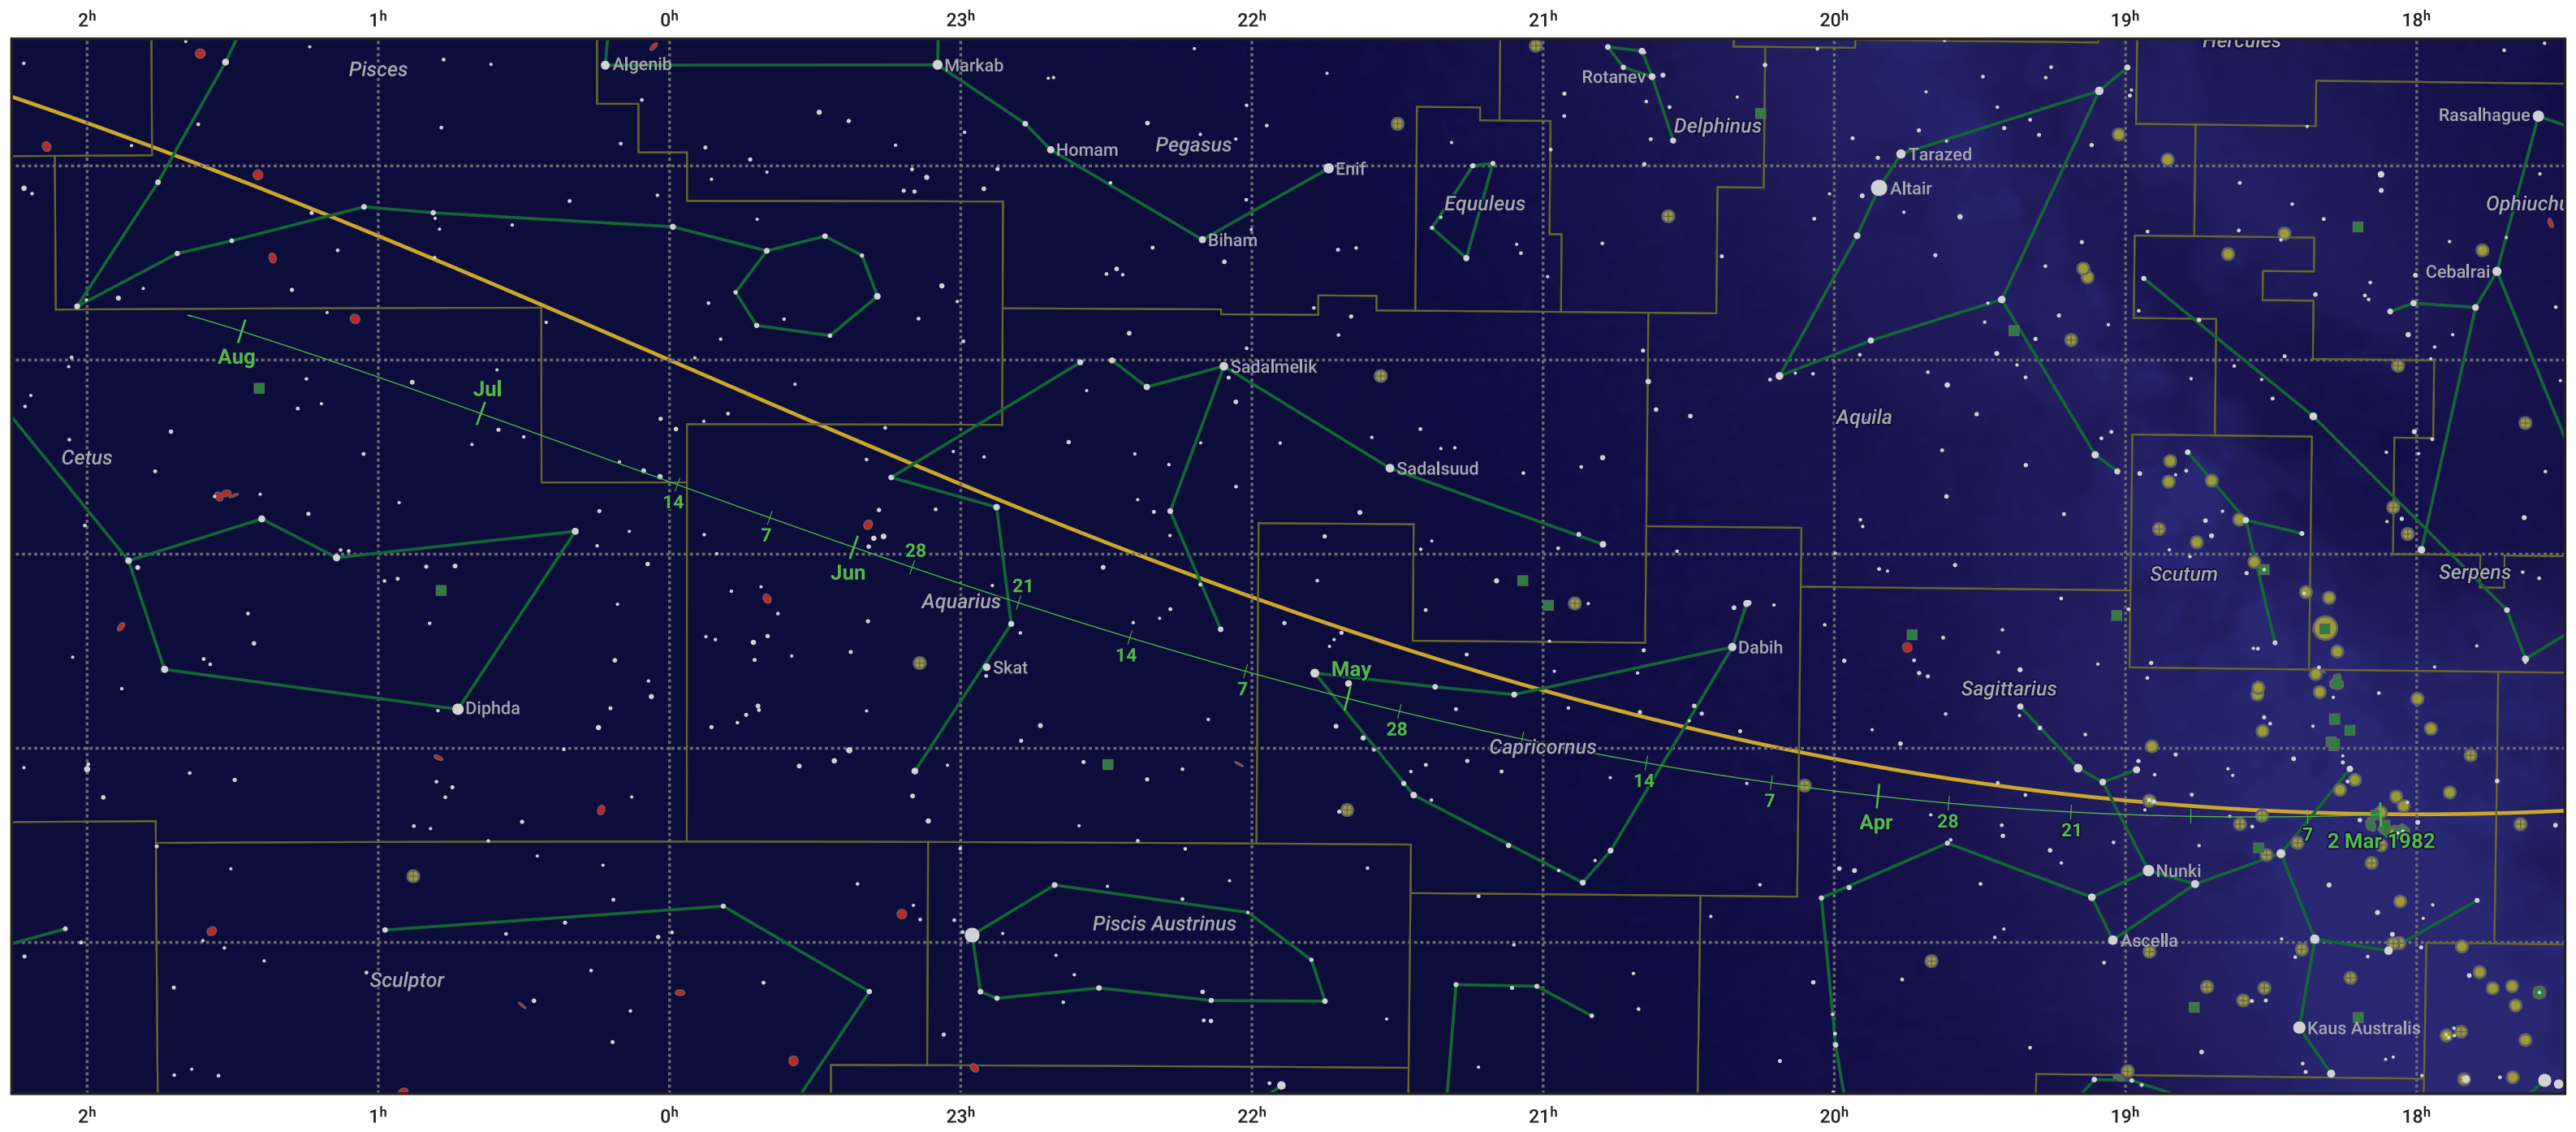

The path of 88P/Howell starting on 2 Mar 1982

© Dominic Ford 2011–2024. Date markers placed at midnight UTC. Downloaded from <https://in-the-sky.org>

Magnitude scale: ● 6.0 ● 5.0 ● 4.0 ● 3.0 ● 2.0 ● 1.0 ● 0.0

— Ecliptic Plane

● Galaxy ■ Bright nebula ● Open cluster ● Globular cluster

Date	Mag
1982 Mar 28	9.3
1982 May 1	8.3
1982 Jul 1	8.1
1982 Aug 26	9.3