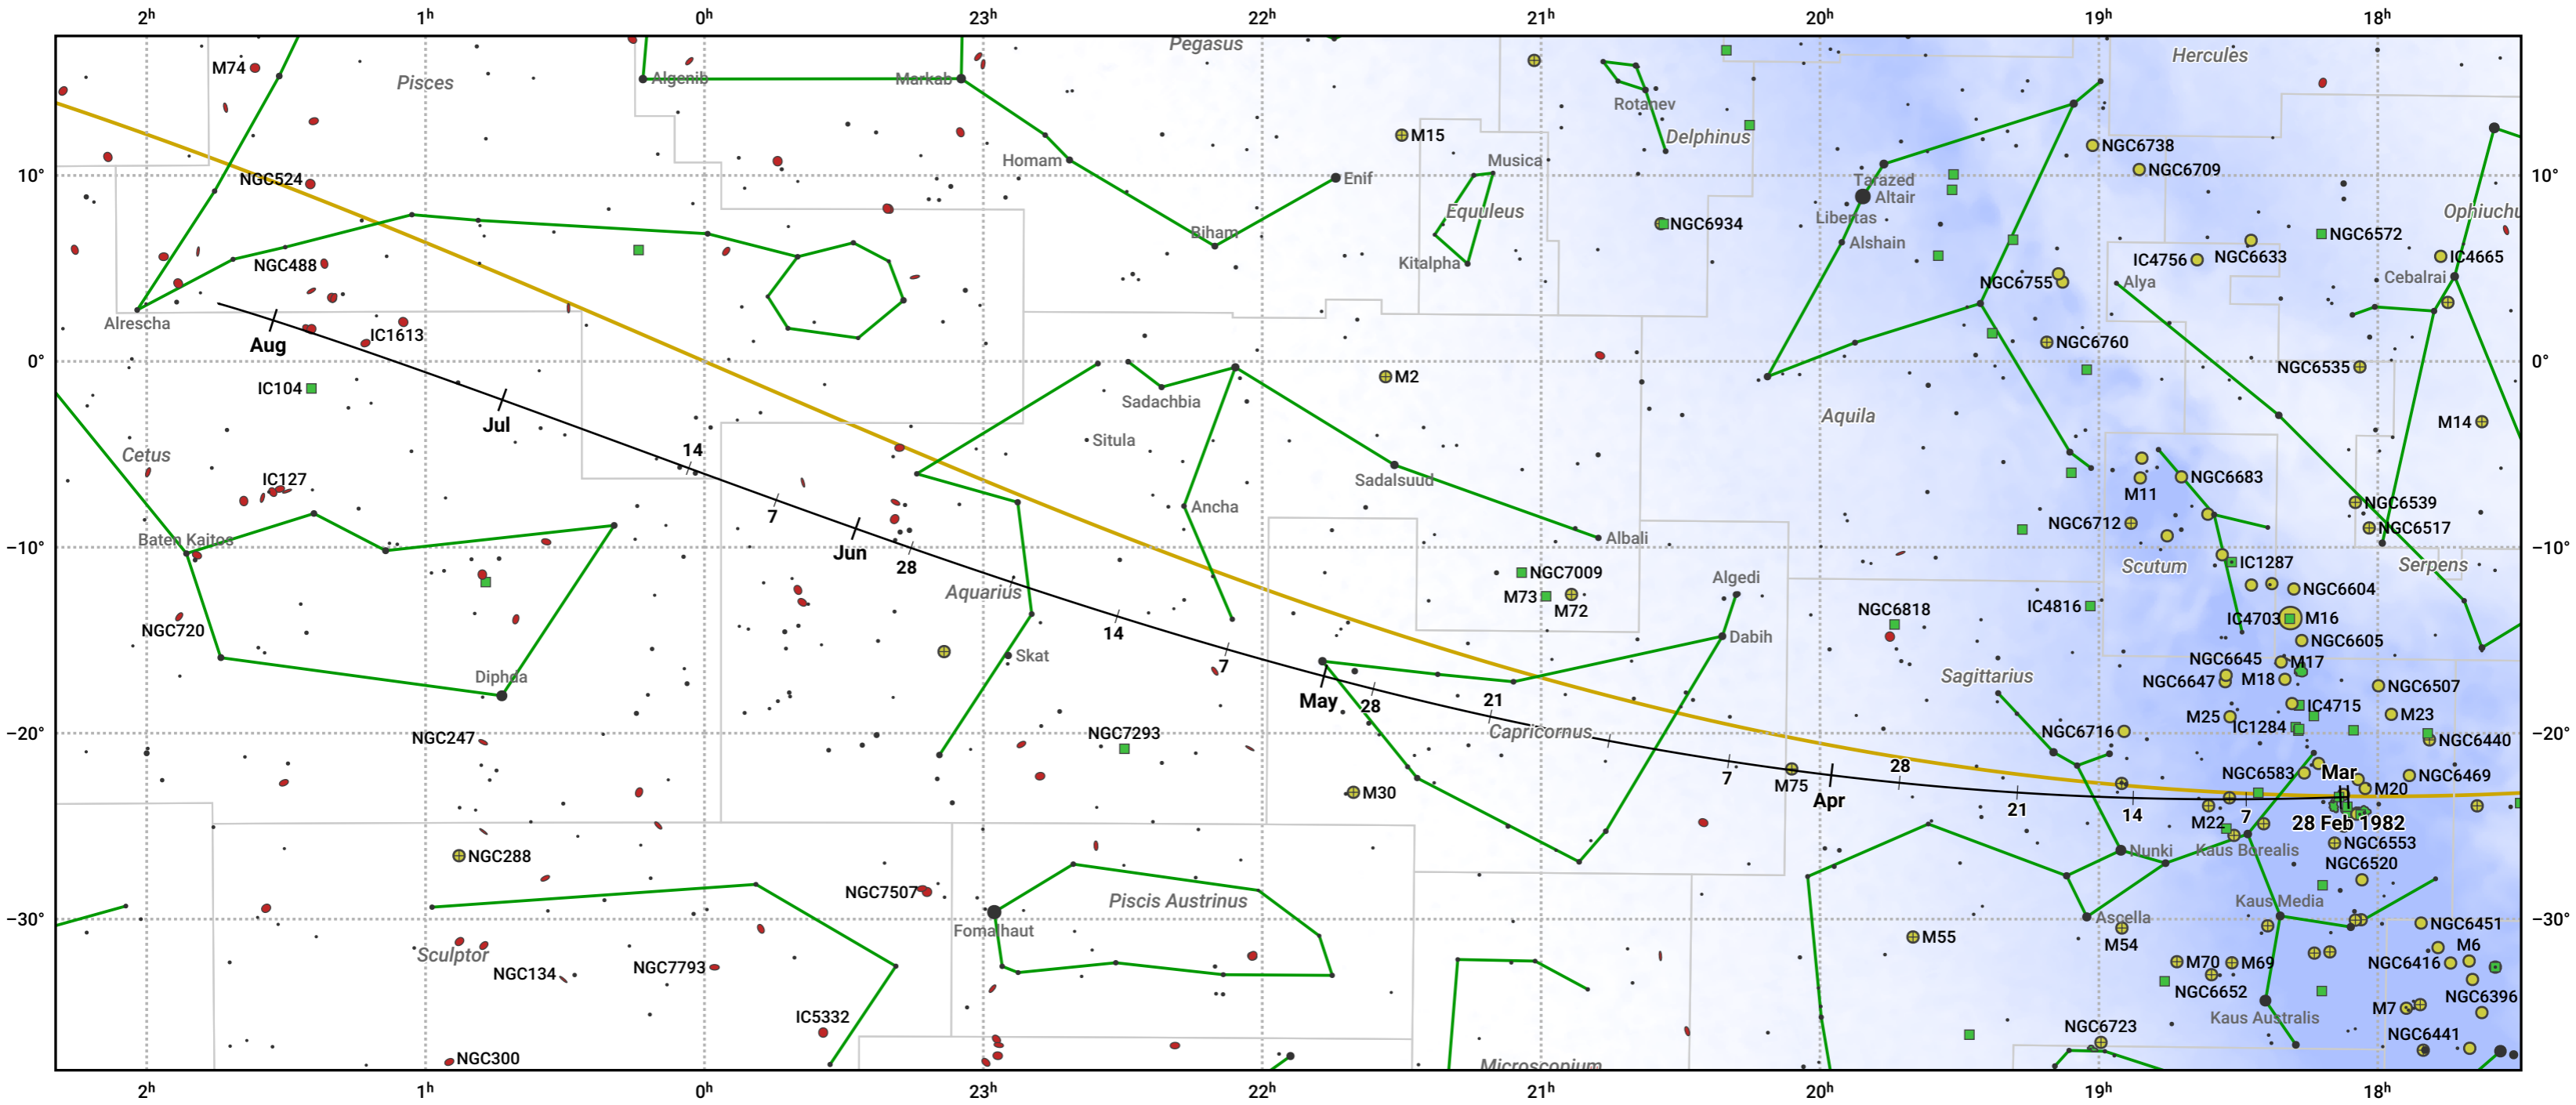

# The path of 88P/Howell starting on 28 Feb 1982

© Dominic Ford 2011–2024. Date markers placed at midnight UTC. Downloaded from <https://in-the-sky.org>

Magnitude scale: ● 6.0 ● 5.0 ● 4.0 ● 3.0 ● 2.0 ● 1.0 ● 0.0

— Ecliptic Plane

● Galaxy ■ Bright nebula ● Open cluster ⊕ Globular cluster

Date	Mag
1982 Mar 1	10.3
1982 Mar 26	9.3
1982 Apr 30	8.3
1982 May 1	8.3
1982 Jul 1	8.3
1982 Aug 22	9.3