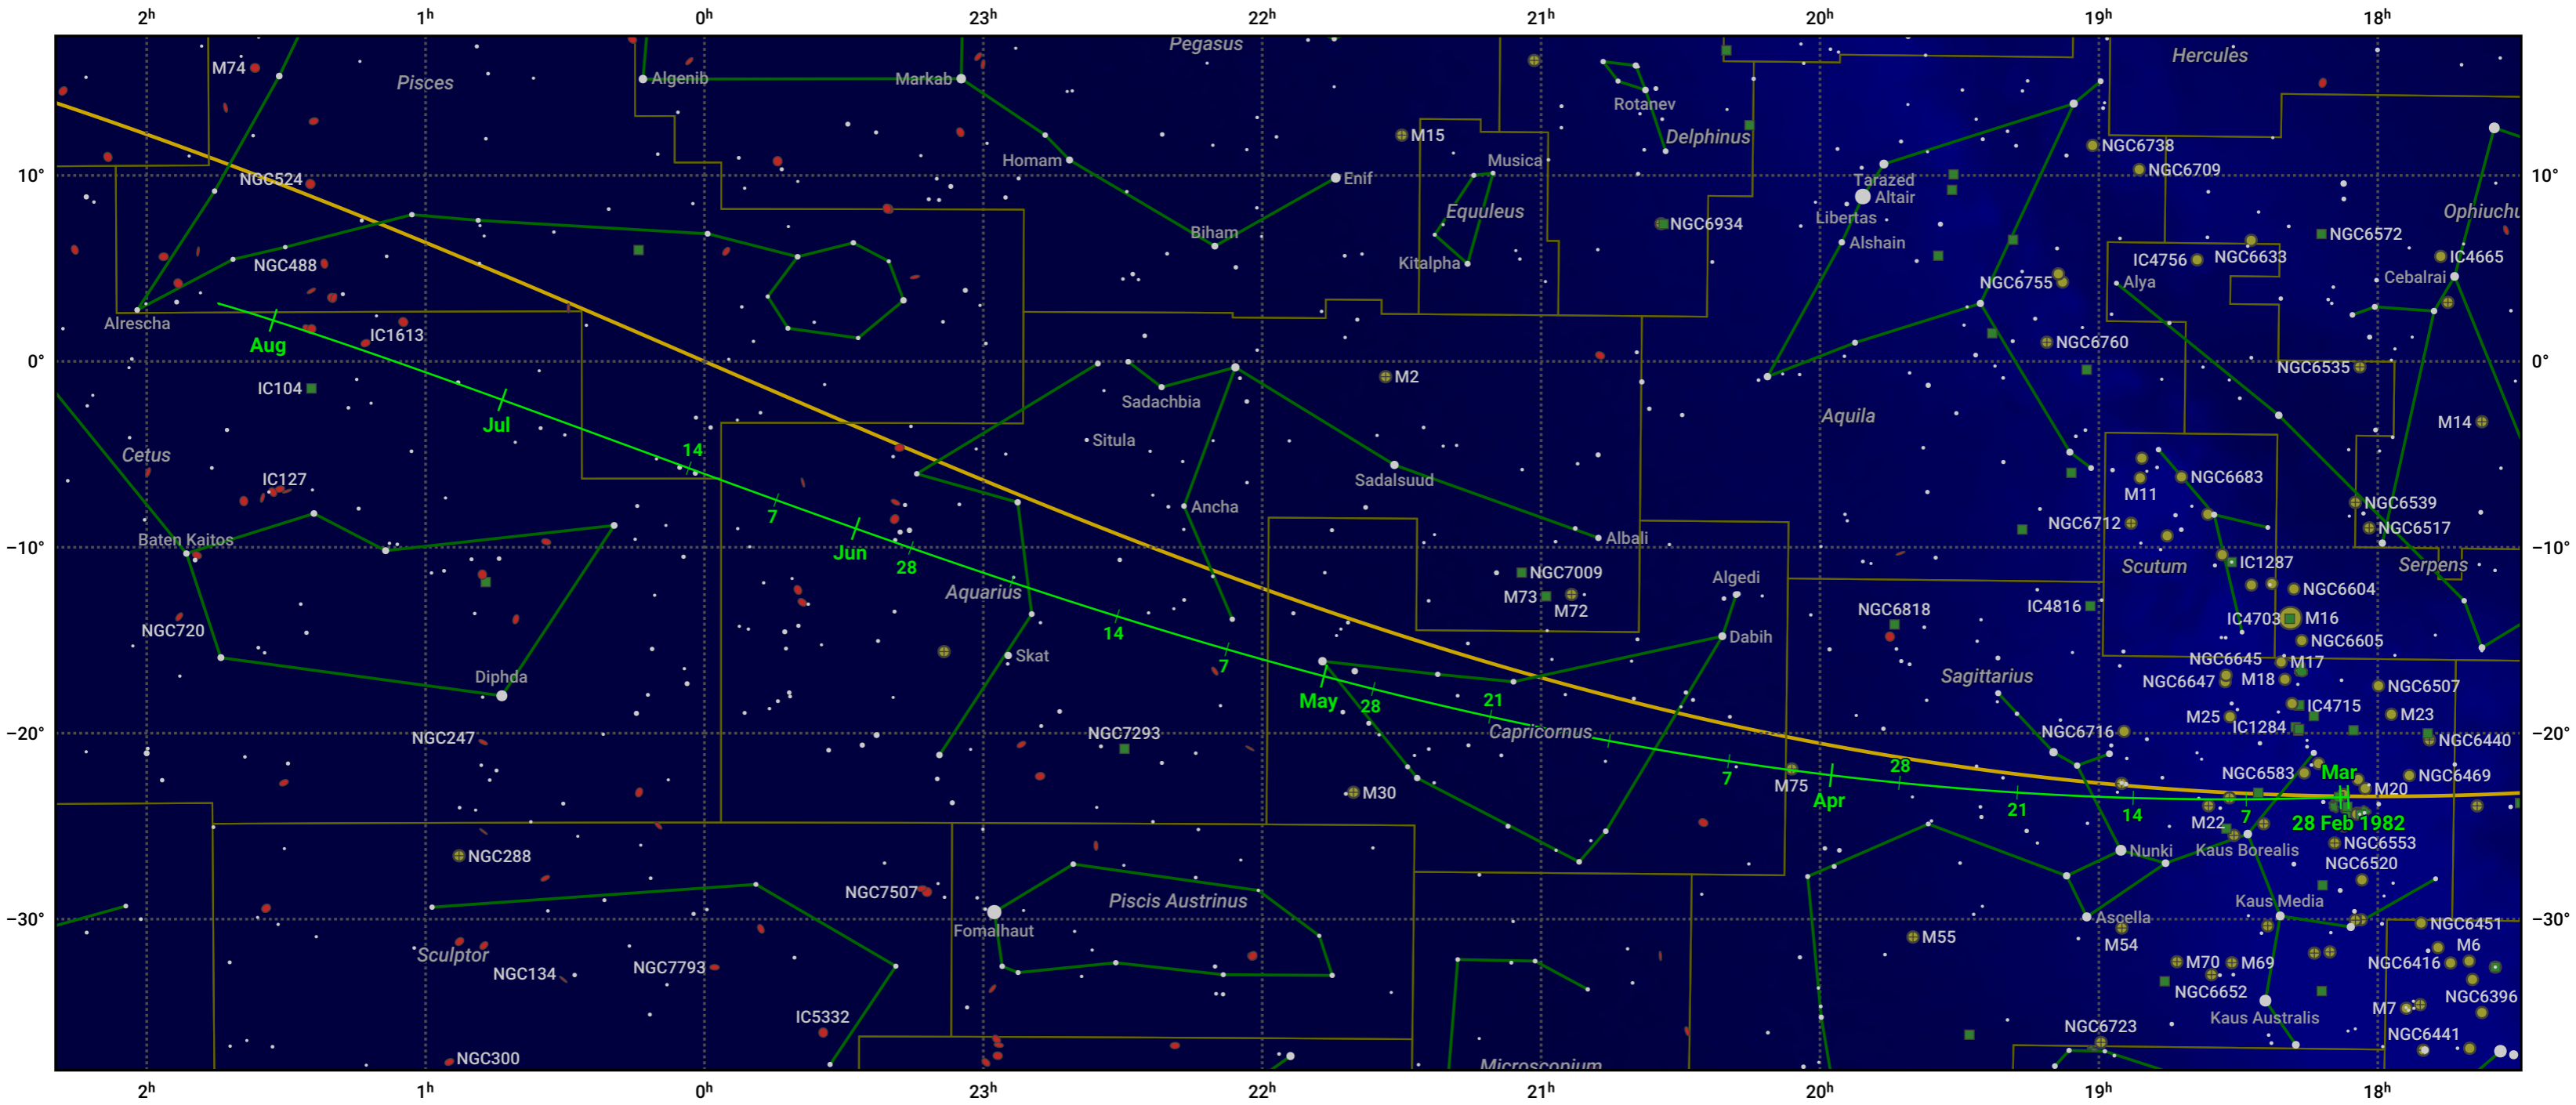

# The path of 88P/Howell starting on 28 Feb 1982

© Dominic Ford 2011–2024. Date markers placed at midnight UTC. Downloaded from <https://in-the-sky.org>

Magnitude scale:  6.0  5.0  4.0  3.0  2.0  1.0  0.0

Ecliptic Plane

Galaxy  Bright nebula  Open cluster + Globular cluster

Date	Mag
1982 Mar 1	10.3
1982 Mar 26	9.3
1982 Apr 30	8.3
1982 May 1	8.3
1982 Jul 1	8.3
1982 Aug 22	9.3