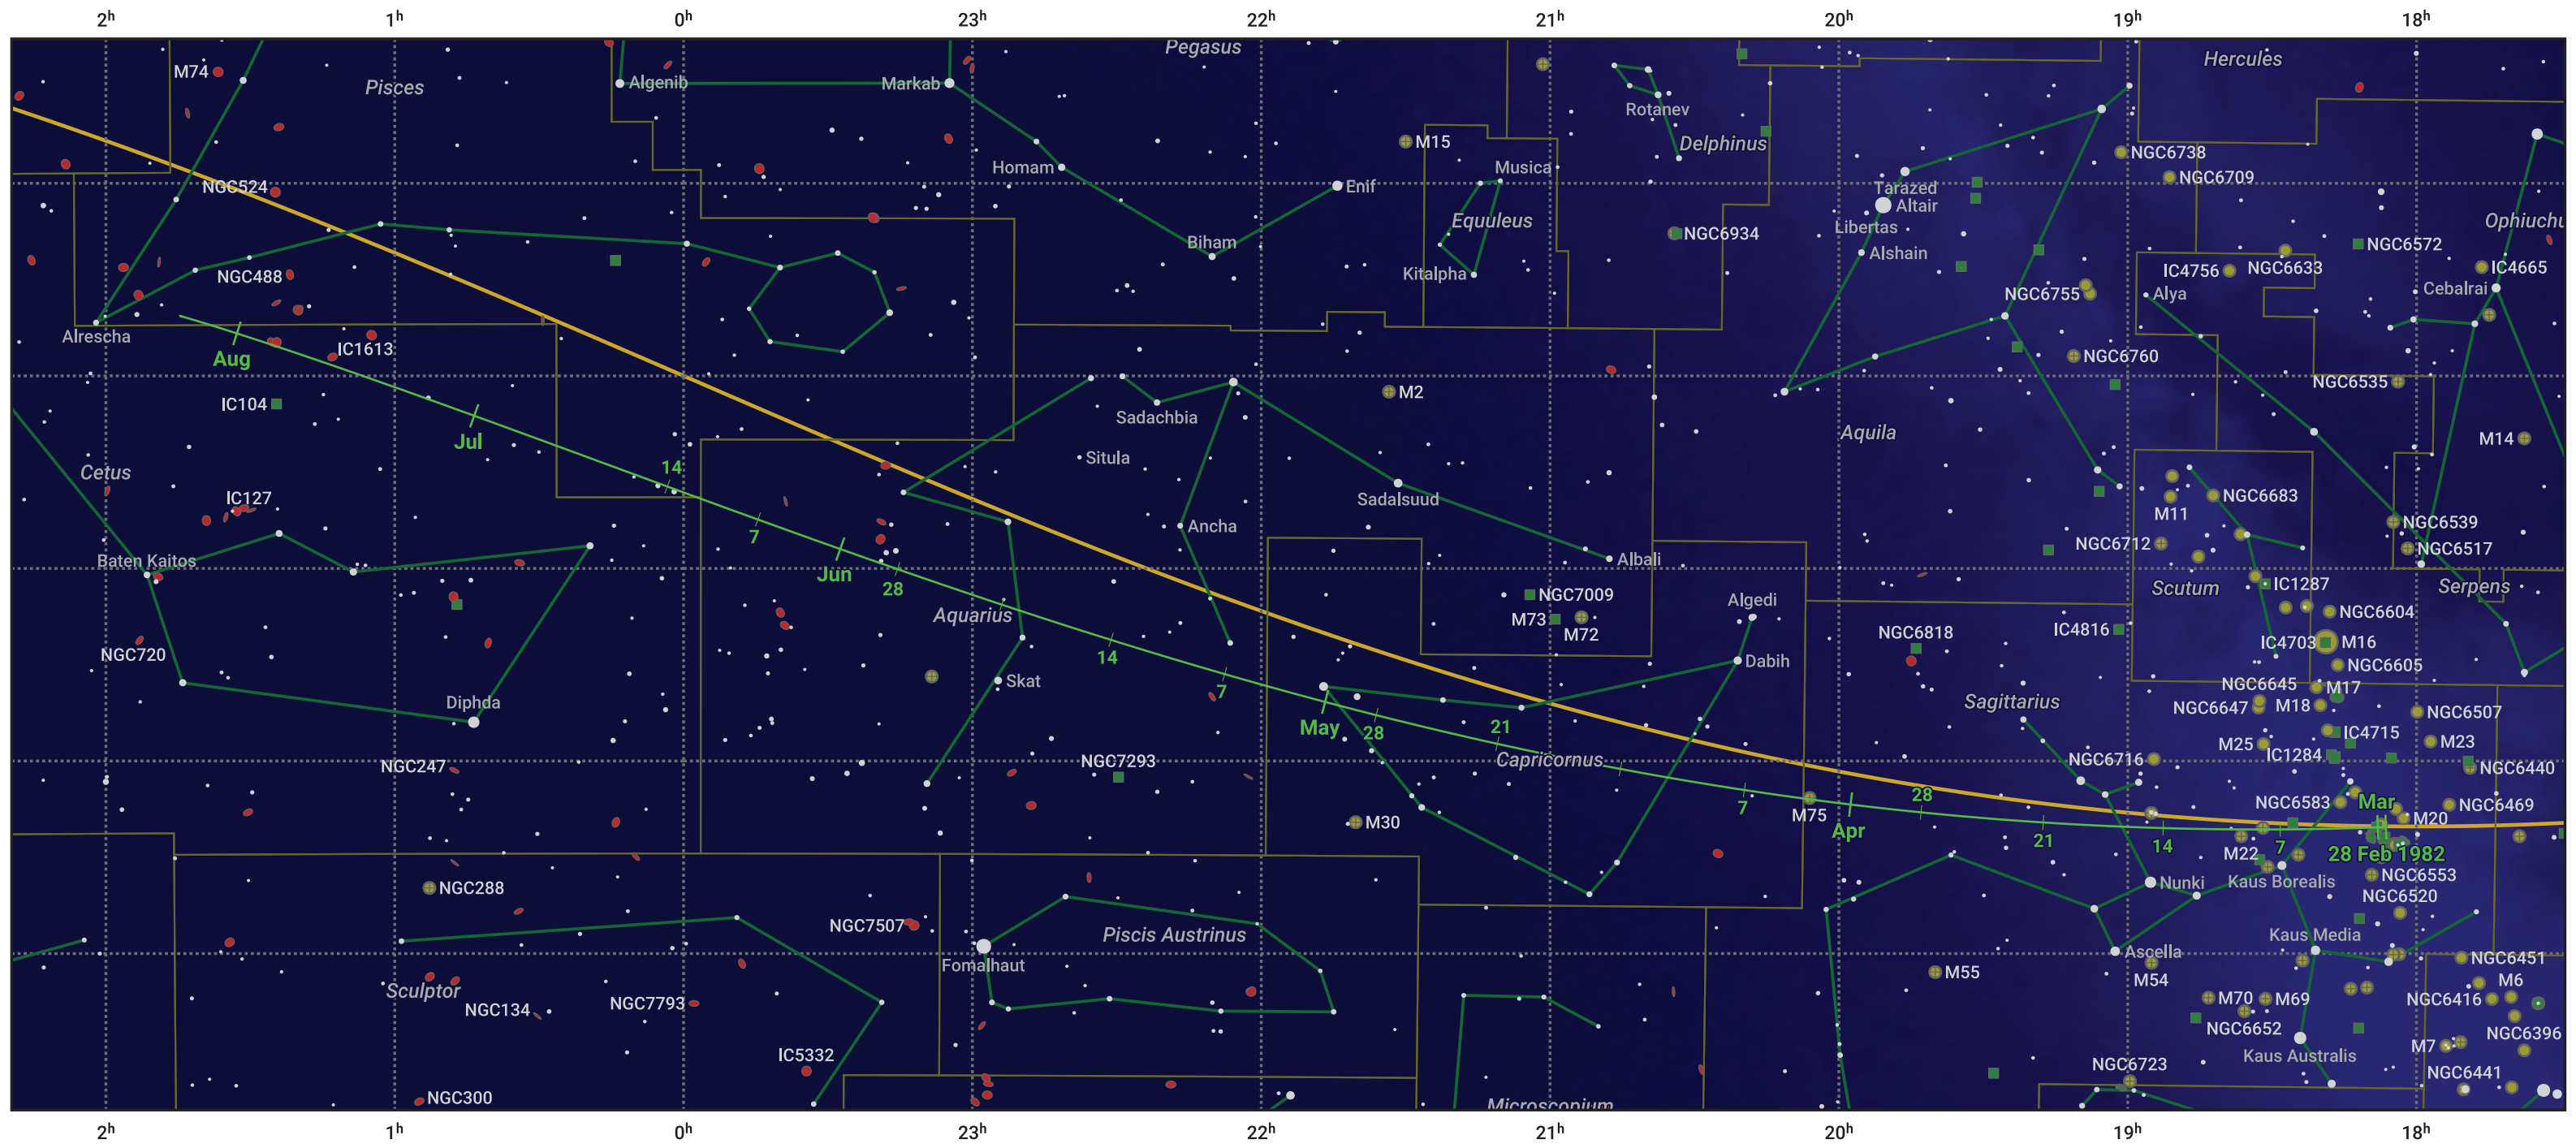

The path of 88P/Howell starting on 28 Feb 1982

© Dominic Ford 2011–2024. Date markers placed at midnight UTC. Downloaded from <https://in-the-sky.org>

Magnitude scale: ● 6.0 ● 5.0 ● 4.0 ● 3.0 ● 2.0 ● 1.0 ● 0.0

— Ecliptic Plane

■ Galaxy
 ■ Bright nebula
 ● Open cluster
 ⊕ Globular cluster

Date	Mag
1982 Mar 1	10.3
1982 Mar 26	9.3
1982 Apr 30	8.3
1982 May 1	8.3
1982 Jul 1	8.3
1982 Aug 22	9.3