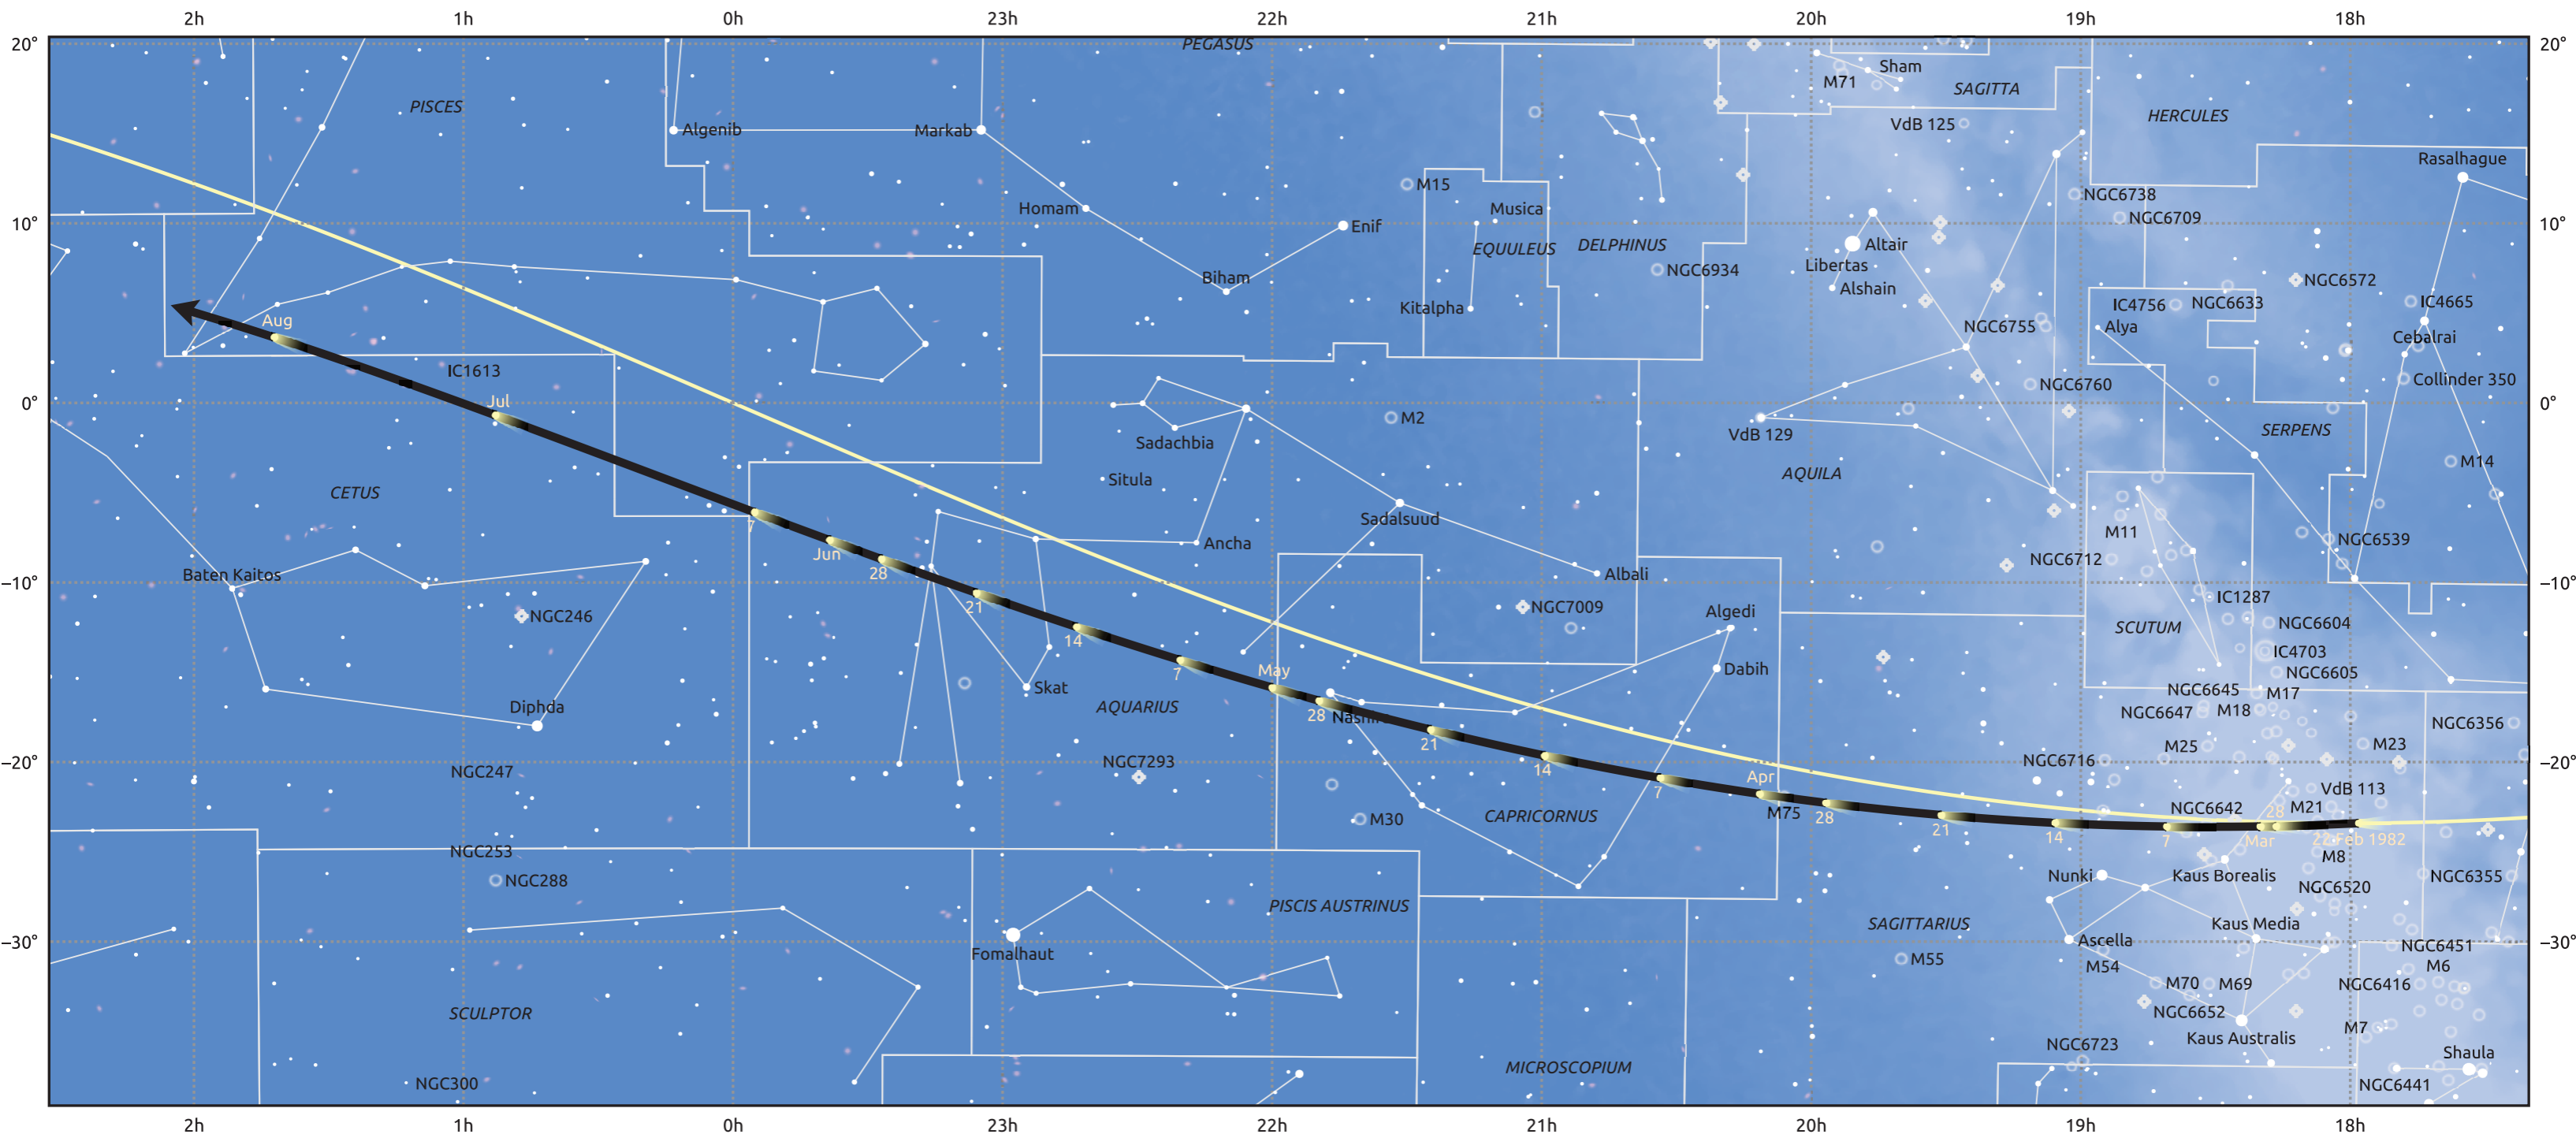

# The path of 88P/Howell starting on 22 Feb 1982

© Dominic Ford 2011–2025. Date markers placed at midnight UTC. Downloaded from <https://in-the-sky.org>

Magnitude scale:  -6.0  -5.0  -4.0  -3.0  -2.0  -1.0  0.0

Ecliptic Plane

Galaxy  Bright nebula  Open cluster  Globular cluster  Planetary nebula

Date	Mag
1982 Mar 1	10.2
1982 Mar 20	9.5
1982 Apr 25	8.4
1982 May 1	8.3
1982 Jul 1	8.5
1982 Aug 16	9.5