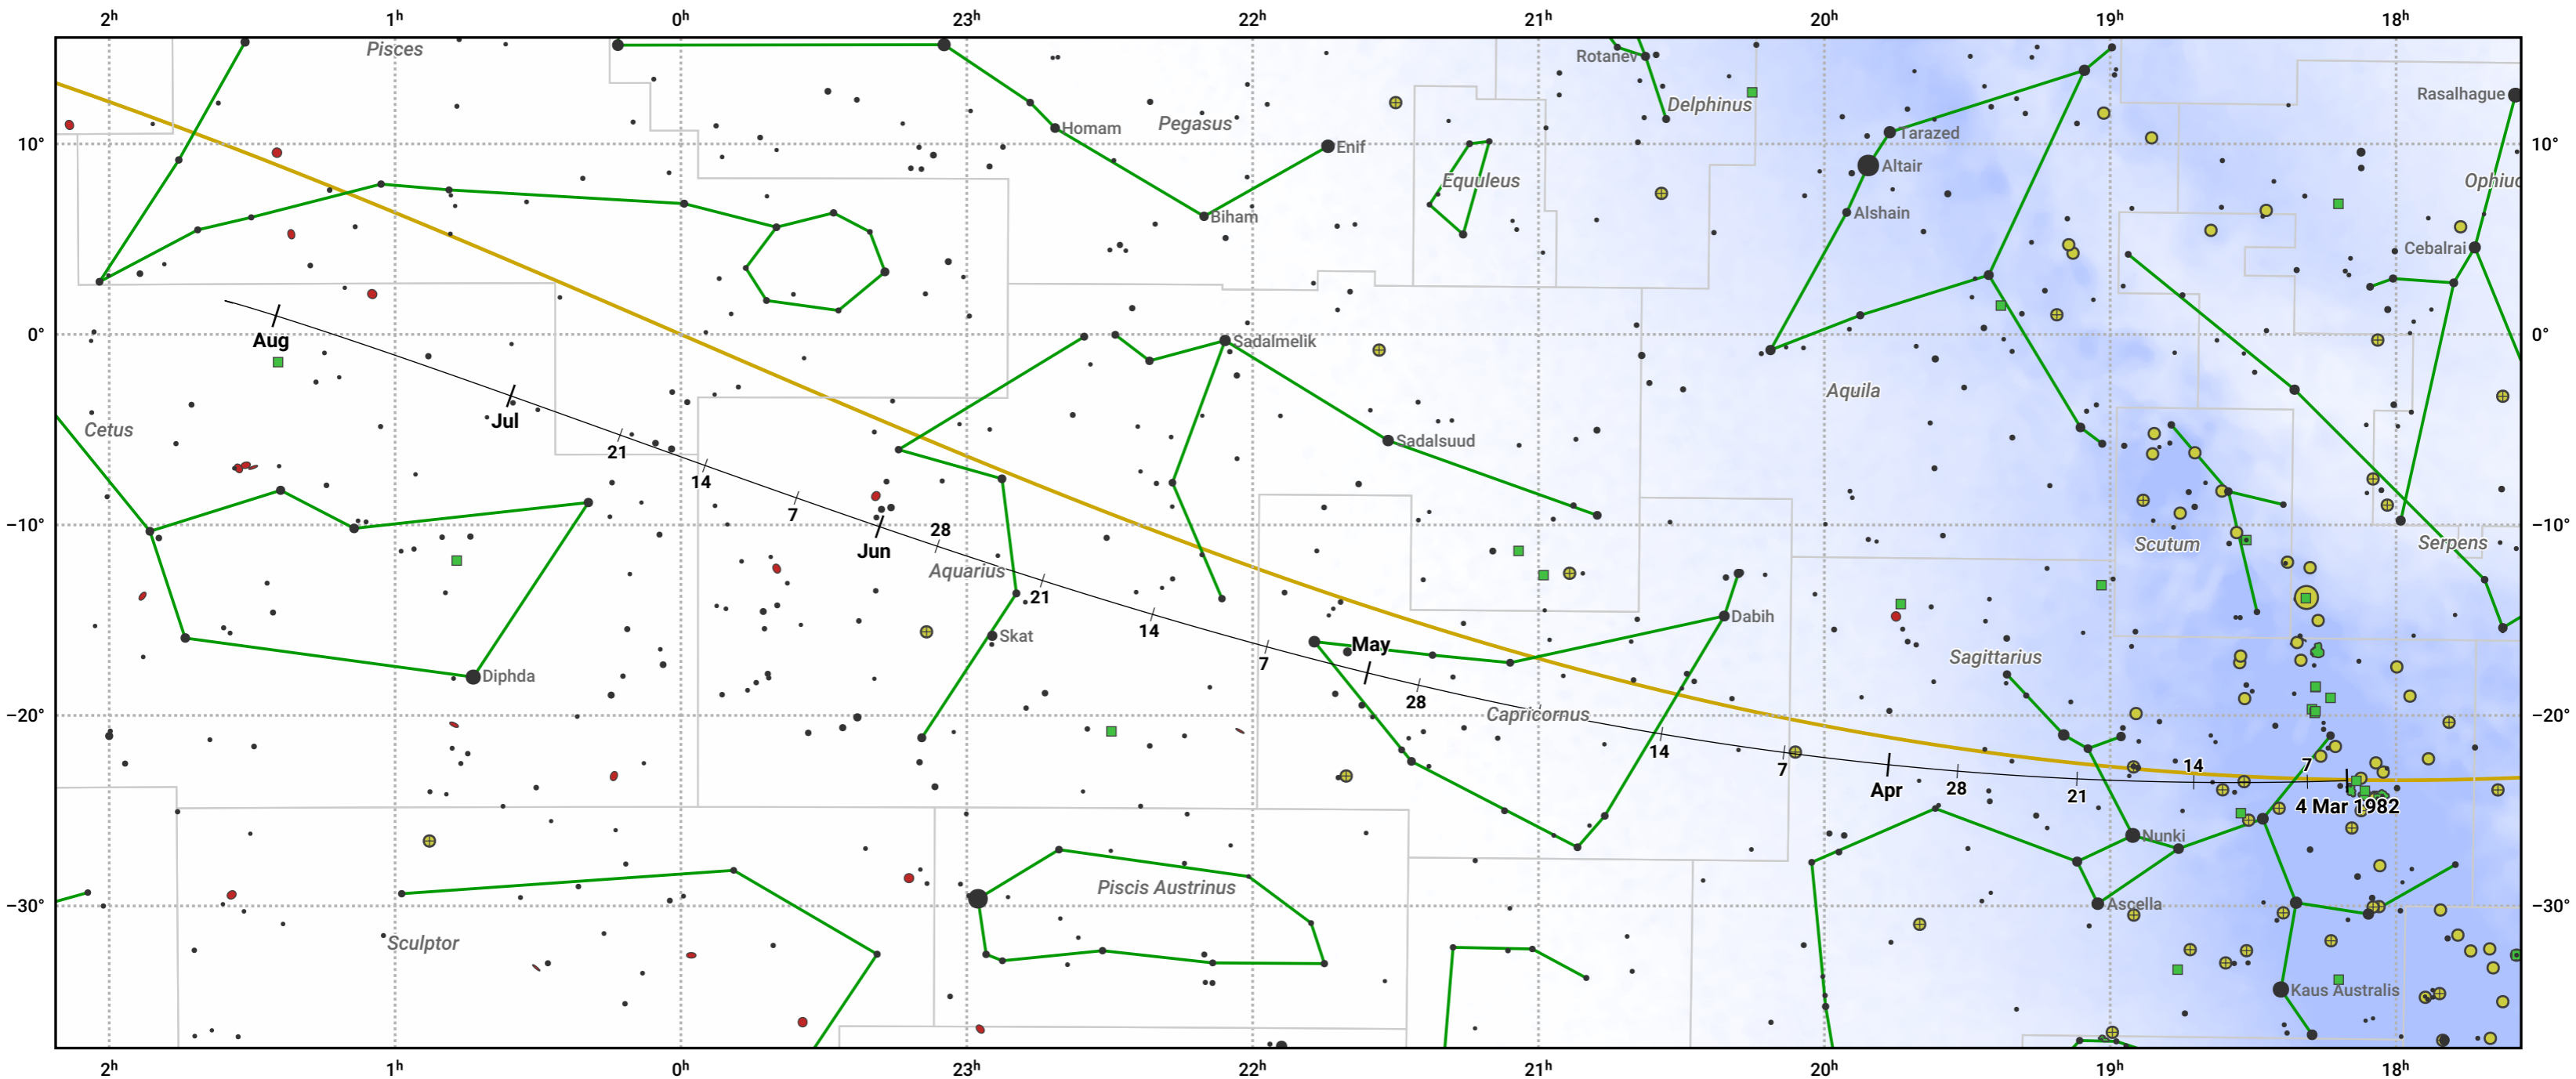

The path of 88P/Howell starting on 4 Mar 1982

© Dominic Ford 2011–2024. Date markers placed at midnight UTC. Downloaded from <https://in-the-sky.org>

Magnitude scale: ● 6.0 ● 5.0 ● 4.0 ● 3.0 ● 2.0 ● 1.0 ● 0.0

— Ecliptic Plane

● Galaxy ■ Bright nebula ● Open cluster ⊕ Globular cluster

Date	Mag
1982 Mar 30	9.2
1982 May 1	8.2
1982 May 3	8.2
1982 Jul 1	8.1
1982 Aug 27	9.2